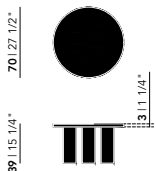

Coffee Tables | Pillar

Oak

Pillar Coffee Table | round

Diameter (cm)	Thickness (cm)	Height (cm)	Price (incl. VAT)
50	3	44	€ 629,00
70	3	39	€ 749,00
90	3	33	€ 899,00

Pillar Coffee Table | square

Length (cm)	Width (cm)	Thickness (cm)	Height (cm)	Price (incl. VAT)
50	50	3	44	€ 789,00
70	70	3	39	€ 889,00
90	90	3	33	€ 1.019,00

Tabletop

Oak | see all oak finish options on page 337 & RAL1013, RAL9005, RAL 7032, RAL 8017, RAL 8024

Frame

Oak | see all oak finish options on page 337 & RAL1013, RAL9005, RAL 7032, RAL 8017, RAL 8024