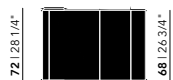

Seating

Upholstery | see all fabric options on page 336

Frame

Steel | black (9005), white (9016), Brown (FT8011), Ivory

Sofas & Lounge Chairs

Lean Lounge

Lean Lounge

Lean Lounge Chair