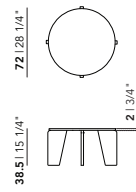

Taper Coffee Table 70 | round