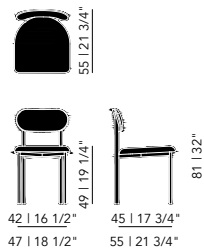

Upholstered backrest | OBLIUC