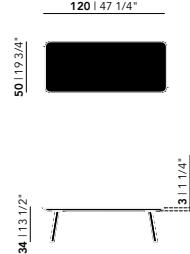

New Co Coffee Table 120 | rectangular

New Co Coffee Table | rectangular