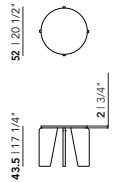

Taper Coffee Table 50 | round