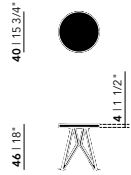

Tabletop

HPL Fenix | see all finish options on page 338

Frame

Steel | black (9005), white (9016), Brown (FT8011), Ivory (FT1015)

Coffee Tables

HPL Unilin | smart collection

Butterfly Quadpod Coffee Table | round