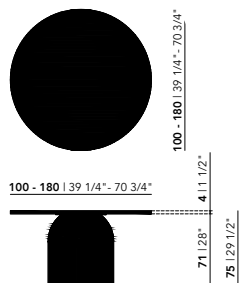

Diameter 100-120 cm

Slot Tripod

Diameter 130-150 cm

Slot Quadpod

Federico***

Diameter 160-180 cm

Slot Quadpod XL