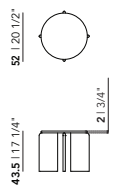

Soft Coffee Table 50 | round