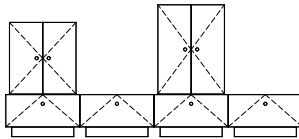

Wall Cabinet L

width: 320 cm
height: 142,5 cm
depth: 40 cm

width: 80 cm
height: 121 cm
depth: 40 cm

width: 240 cm
height: 45,5 cm
depth: 40 cm