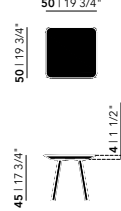

New Co Coffee Table 50 | square

New Co Coffee Table | square