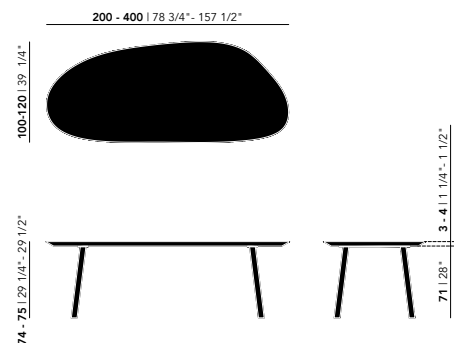

Soft & Taper tables in these dimensions are therefore exclusively available with a 4 cm tabletop.

Other dimensions are available on request. Please contact us for options and pricing.

* Not available in combination with lengths of 350 & 400 cm

Dining Tables | blob

Walnut

Length (cm)	Width (cm)	Thickness (cm)	Height (cm)	Standard edge Price (incl. VAT)	Chamfered & Radius edge Price (incl. VAT)
200	100	3	74	€ 3.629,00	€ 3.779,00
220	100	3	74	€ 3.699,00	€ 3.849,00
240	100	3	74	€ 3.879,00	€ 4.029,00
260	100	3	74	€ 4.069,00	€ 4.219,00
280	100	3	74	€ 4.299,00	€ 4.449,00
300	100	3	74	€ 4.429,00	€ 4.579,00
200	100	4	75	€ 4.069,00	€ 4.219,00
220	100	4	75	€ 4.179,00	€ 4.329,00
240	100	4	75	€ 4.379,00	€ 4.529,00
260	100	4	75	€ 4.609,00	€ 4.759,00
280	100	4	75	€ 4.869,00	€ 5.019,00
300	100	4	75	€ 5.019,00	€ 5.169,00
350	120	4	75	€ 8.409,00	€ 8.559,00
400	120	4	75	€ 8.699,00	€ 8.849,00