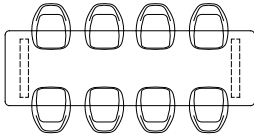

250 cm | 98 1/2"
Frame position B