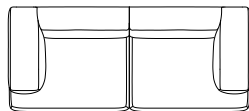

Hug Sofa | 3 seater

Code: HUG40SO
Total width: 246 cm
Total depth: 105 cm