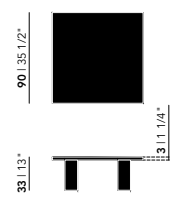

Pillar Coffee Table 90 | square

Pillar Coffee Table | round