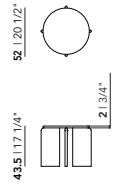

Soft Coffee Table 50 | round