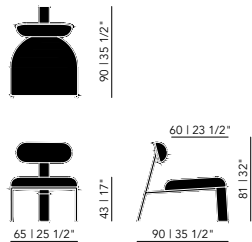

Sofas & Lounge Chairs

Oblique Lounge

Oblique Lounge

Oblique Lounge Chair

Upholstery Group 0	Price (incl. VAT)
	€ 909,00
Upholstery Group 1	Price (incl. VAT)
	€ 1.059,00
Upholstery Group 2	Price (incl. VAT)
	€ 1.139,00
Upholstery Group 3	Price (incl. VAT)
	€ 1.339,00
Upholstery Group 4	Price (incl. VAT)
	€ 1.639,00

Seating

Upholstery | see all fabric options on page 336

Frame

Steel | black (9005), white (9016), Brown (FT8011), Ivory