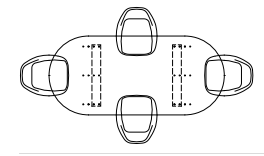

82 cm | 32 1/4"
Frame position C

220 cm | 86 1/2"