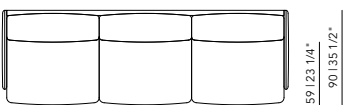

Modulo Sofa | 3.5 seater

Code: mod168

Modulo Lounge Chair | 1 seater

	Price (incl VAT)
Upholstery Group 0	€ 2.119,00
Upholstery Group 1	€ 2.269,00
Upholstery Group 2	€ 2.309,00
Upholstery Group 3	€ 3.259,00
Upholstery Group 4	€ 4.209,00

Modulo Sofa | 2 seater

	Price (incl VAT)
Upholstery Group 0	€ 3.489,00
Upholstery Group 1	€ 3.749,00
Upholstery Group 2	€ 3.839,00
Upholstery Group 3	€ 5.509,00
Upholstery Group 4	€ 7.439,00

Modulo Sofa | 2,5 seater

	Price (incl VAT)
Upholstery Group 0	€ 3.619,00
Upholstery Group 1	€ 3.909,00
Upholstery Group 2	€ 3.979,00
Upholstery Group 3	€ 5.739,00
Upholstery Group 4	€ 7.909,00

Modulo Sofa | 3 seater

	Price (incl VAT)
Upholstery Group 0	€ 4.039,00
Upholstery Group 1	€ 4.349,00
Upholstery Group 2	€ 4.439,00
Upholstery Group 3	€ 6.419,00
Upholstery Group 4	€ 8.809,00

Modulo Sofa | 3,5 seater

	Price (incl VAT)
Upholstery Group 0	€ 4.459,00
Upholstery Group 1	€ 4.799,00
Upholstery Group 2	€ 4.899,00
Upholstery Group 3	€ 7.089,00
Upholstery Group 4	€ 9.789,00

Seating

Upholstery | see all fabric options on page 336

Frame

Steel | see all finish options on page 339