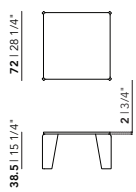

Taper Coffee Table 70 | square