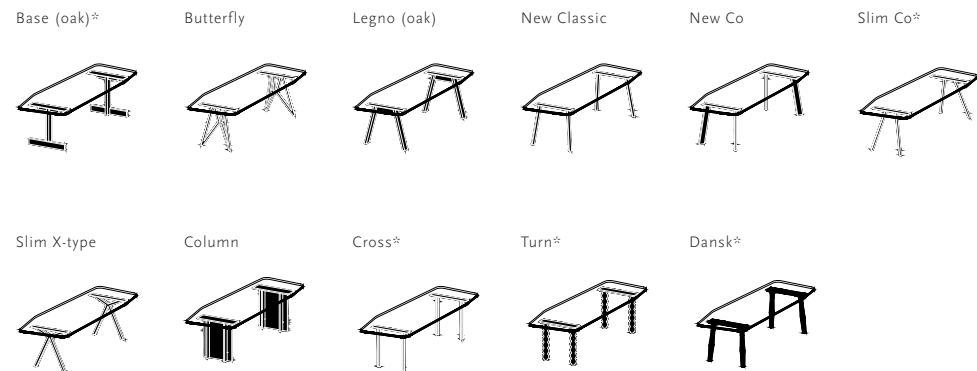

For table lengths of 280 cm and above, a tabletop thickness of 4 cm is advised to ensure structural stability and prevent deflection.

Soft & Taper tables in these dimensions are therefore exclusively available with a 4 cm tabletop.

Other dimensions are available on request. Please contact us for options and pricing.

* Not available in combination with lengths of 350 & 400 cm

** Only applicable to the Soft collection. Available only with round edge finish (RE).

*** Available only with standard edge finish (STD)

Dining Tables | paper

HPL Fenix

Length (cm)	Width (cm)	Thickness (cm)	Height (cm)	Standard edge Price (incl. VAT)	Chamfered & Radius edge Price (incl. VAT)
200	100	4	75	€ 2.779,00	€ 2.779,00
220	100	4	75	€ 2.889,00	€ 2.889,00
240	100	4	75	€ 2.989,00	€ 2.989,00
260	100	4	75	€ 3.129,00	€ 3.129,00
280	100	4	75	€ 3.219,00	€ 3.219,00
300	100	4	75	€ 3.319,00	€ 3.319,00
350	120	4	75	€ 6.459,00	€ 6.459,00
400	120	4	75	€ 7.139,00	€ 7.139,00