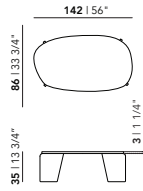

Taper Coffee Table 142 | pebbles