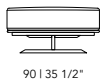

Sofas & Lounge Chairs

Modulo