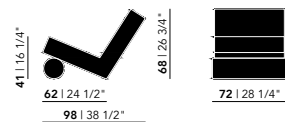

Sofas & Lounge Chairs

Lean Lounge

Lean Lounge

Lean Lounge Chair

Upholstery Group 0	Price (incl. VAT)
	€ 1.009,00

Upholstery Group 1	Price (incl. VAT)
	€ 1.199,00

Upholstery Group 2	Price (incl. VAT)
	€ 1.339,00

Upholstery Group 3	Price (incl. VAT)
	€ 1.849,00

Upholstery Group 4	Price (incl. VAT)
	€ 2.049,00

Seating

Upholstery | see all fabric options on page 336