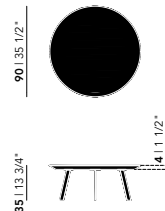

New Co Coffee Table 90 | round