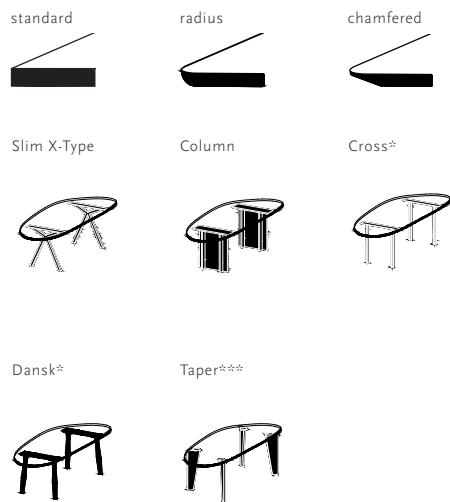

Tabletop

Oak | see all finish options on page 337

Frame

Steel | black (9005), white (9016), Brown (FT8011), Ivory (FT1015)

Oak | see all finish options on page 337

For table lengths of 280 cm and above, a tabletop thickness of 4 cm is advised to ensure structural stability and prevent deflection.

Soft & Taper tables in these dimensions are therefore exclusively available with a 4 cm tabletop.

Other dimensions are available on request. Please contact us for options and pricing.

* Not available in combination with lengths of 350 & 400 cm

Dining Tables | blob

Smart collection | Oak natural lacquer

Length (cm)	Width (cm)	Thickness (cm)	Height (cm)	Standard edge Price (incl. VAT)	Chamfered, Radius & Round** edge finish Price (incl. VAT)
200	100	3	74	€ 2.219,00	€ 2.369,00
220	100	3	74	€ 2.289,00	€ 2.439,00
240	100	3	74	€ 2.369,00	€ 2.519,00
260	100	3	74	€ 2.469,00	€ 2.619,00
280	100	3	74	€ 2.559,00	€ 2.709,00
300	100	3	74	€ 2.669,00	€ 2.819,00
200	100	4	75	€ 2.379,00	€ 2.529,00
220	100	4	75	€ 2.499,00	€ 2.649,00
240	100	4	75	€ 2.599,00	€ 2.749,00
260	100	4	75	€ 2.739,00	€ 2.889,00
280	100	4	75	€ 2.819,00	€ 2.969,00
300	100	4	75	€ 2.939,00	€ 3.089,00