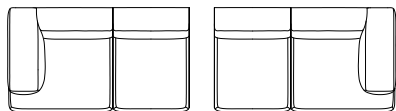

Sofas & Lounge Chairs

Hug

Hug Sofa | 2,5 seater Arm left/Right

Code: HUG31SO/HUG32SO

Total width: 190 cm

Total depth: 105 cm

Hug Sofa | 3 seater Arm Left/Right