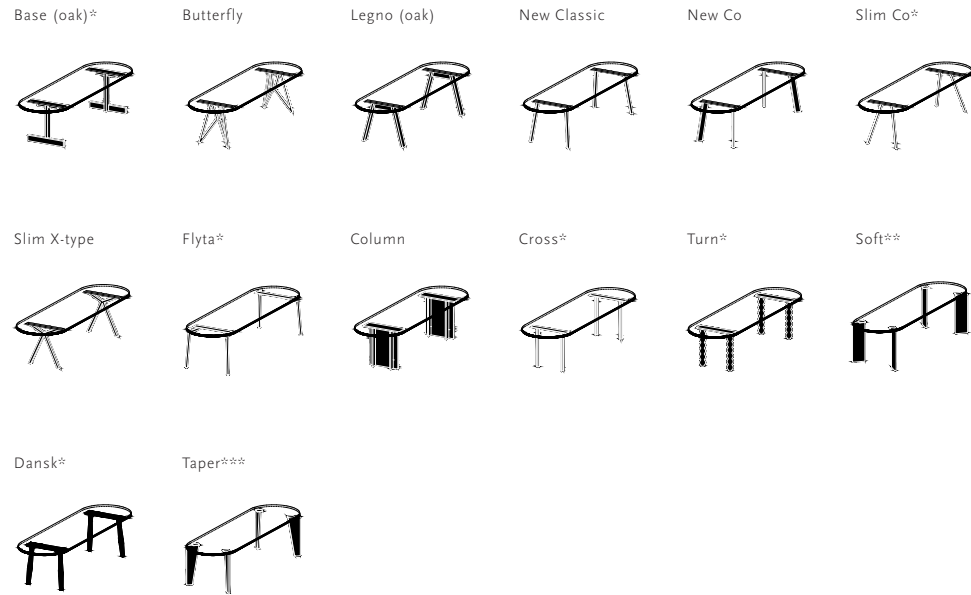

Dining Tables | flat oval

Walnut

Tabletop
Walnut | see all finish options on page 337

Frame
Steel | black (9005), white (9016), Brown (FT8011), Ivory (FT1015)

Length (cm)	Width (cm)	Thickness (cm)	Height (cm)	Standard edge Price (incl. VAT)	Chamfered & Radius edge Price (incl. VAT)
200	90	3	74	€ 3.549,00	€ 3.699,00
220	90	3	74	€ 3.619,00	€ 3.769,00
240	90	3	74	€ 3.789,00	€ 3.939,00
260	90	3	74	€ 3.959,00	€ 4.109,00
280	90	3	74	€ 4.199,00	€ 4.349,00
300	90	3	74	€ 4.309,00	€ 4.459,00
200	100	3	74	€ 3.629,00	€ 3.779,00
220	100	3	74	€ 3.699,00	€ 3.849,00
240	100	3	74	€ 3.879,00	€ 4.029,00
260	100	3	74	€ 4.069,00	€ 4.219,00
280	100	3	74	€ 4.299,00	€ 4.449,00
300	100	3	74	€ 4.429,00	€ 4.579,00
200	90	4	75	€ 3.969,00	€ 4.119,00
220	90	4	75	€ 4.059,00	€ 4.209,00
240	90	4	75	€ 4.279,00	€ 4.429,00
260	90	4	75	€ 4.459,00	€ 4.609,00
280	90	4	75	€ 4.739,00	€ 4.889,00
300	90	4	75	€ 4.879,00	€ 5.029,00
350	90	4	75	€ 7.889,00	€ 8.039,00
400	90	4	75	€ 8.119,00	€ 8.269,00
200	100	4	75	€ 4.069,00	€ 4.219,00
220	100	4	75	€ 4.179,00	€ 4.329,00
240	100	4	75	€ 4.379,00	€ 4.529,00
260	100	4	75	€ 4.609,00	€ 4.759,00
280	100	4	75	€ 4.869,00	€ 5.019,00
300	100	4	75	€ 5.019,00	€ 5.169,00
350	100	4	75	€ 8.069,00	€ 8.219,00
400	100	4	75	€ 8.319,00	€ 8.469,00

For table lengths of 280 cm and above, a tabletop thickness of 4 cm is advised to ensure structural stability and prevent deflection. Soft & Taper tables in these dimensions are therefore exclusively available with a 4 cm tabletop. Other dimensions are available on request. Please contact us for options and pricing.

* Not available in combination with lengths of 350 & 400 cm
** Only applicable to the Soft collection. Available only with round edge finish (RE).
*** Available only with standard edge finish (STD)