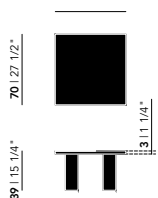

Pillar Coffee Table 70 | square