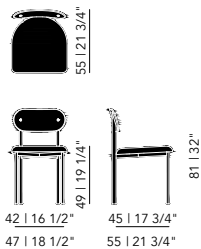

Dining Chairs

Oblique Chair

Wooden backrest | OBLIWC