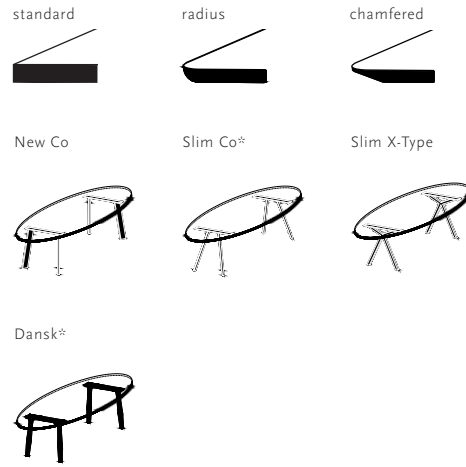

Other dimensions are available on request. Please contact us for options and pricing.

Dining Tables | oval

Oak

Length (cm)	Width (cm)	Thickness (cm)	Height (cm)	Standard edge Price (incl. VAT)	Chamfered & Radius edge Price (incl. VAT)
200	120	3	74	€ 2.659,00	€ 2.809,00
220	120	3	74	€ 2.799,00	€ 2.949,00
240	120	3	74	€ 2.929,00	€ 3.079,00
260	120	3	74	€ 3.049,00	€ 3.199,00
280	120	3	74	€ 3.159,00	€ 3.309,00
300	120	3	74	€ 3.299,00	€ 3.449,00
200	120	4	75	€ 2.919,00	€ 3.069,00
220	120	4	75	€ 3.059,00	€ 3.209,00
240	120	4	75	€ 3.219,00	€ 3.369,00
260	120	4	75	€ 3.359,00	€ 3.509,00
280	120	4	75	€ 3.509,00	€ 3.659,00
300	120	4	75	€ 3.669,00	€ 3.819,00
350	150	4	75	€ 16.699,00	€ 16.849,00
400	150	4	75	€ 17.149,00	€ 17.299,00

Tabletop
Oak | see all finish options on page 337

Frame
Steel | black (9005), white (9016), Brown (FT8011), Ivory (FT1015)
Oak | see all finish options on page 337

For lengths from 280 cm upwards, a 4 cm tabletop is recommended to ensure stability and prevent deflection. Other dimensions are available on request. Please contact us for options and pricing.

* Not available in combination with lengths of 350 & 400 cm

Dining Tables | oval

Smart collection | Oak natural lacquer

Length (cm)	Width (cm)	Thickness (cm)	Height (cm)	Standard edge Price (incl. VAT)	Chamfered & Radius edge Price (incl. VAT)
200	120	3	74	€ 2.369,00	€ 2.519,00
220	120	3	74	€ 2.499,00	€ 2.649,00
240	120	3	74	€ 2.819,00	€ 2.769,00
260	120	3	74	€ 2.619,00	€ 2.879,00
280	120	3	74	€ 2.939,00	€ 2.969,00
300	120	3	74	€ 2.729,00	€ 3.089,00
200	120	4	75	€ 2.549,00	€ 2.749,00
220	120	4	75	€ 2.689,00	€ 2.899,00
240	120	4	75	€ 2.819,00	€ 3.029,00
260	120	4	75	€ 2.939,00	€ 3.149,00
280	120	4	75	€ 3.069,00	€ 3.289,00
300	120	4	75	€ 3.209,00	€ 3.429,00