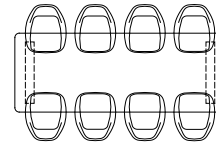

240 cm | 94 1/2"

204 cm | 79 1/2"
Frame position A