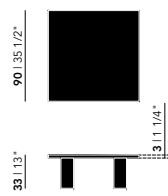

Pillar Coffee Table 90 | square

Pillar Coffee Table | round