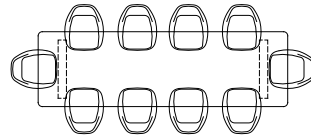

238 cm | 93 3/4"
Frame position C

350 cm | 137 3/4"