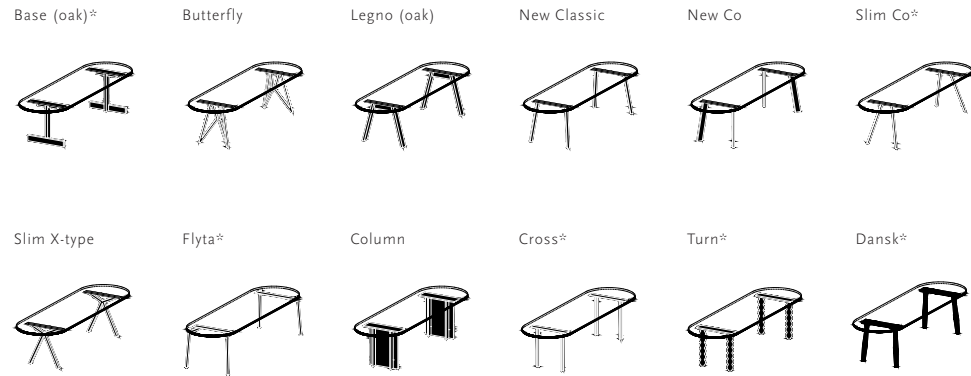

Dining Tables | flat oval

HPL Fenix

Length (cm)	Width (cm)	Thickness (cm)	Height (cm)	Standard edge Price (incl. VAT)	Chamfered & Radius edge Price (incl. VAT)
200	90	4	75	€ 2.669,00	€ 2.669,00
220	90	4	75	€ 2.769,00	€ 2.769,00
240	90	4	75	€ 2.869,00	€ 2.869,00
260	90	4	75	€ 2.959,00	€ 2.959,00
280	90	4	75	€ 3.059,00	€ 3.059,00
300	90	4	75	€ 3.169,00	€ 3.169,00
350	90	4	75	€ 5.879,00	€ 5.879,00
400	90	4	75	€ 6.479,00	€ 6.479,00
200	100	4	75	€ 2.779,00	€ 2.779,00
220	100	4	75	€ 2.889,00	€ 2.889,00
240	100	4	75	€ 2.989,00	€ 2.989,00
260	100	4	75	€ 3.129,00	€ 3.129,00
280	100	4	75	€ 3.219,00	€ 3.219,00
300	100	4	75	€ 3.319,00	€ 3.319,00
350	100	4	75	€ 6.079,00	€ 6.079,00
400	100	4	75	€ 6.709,00	€ 6.709,00