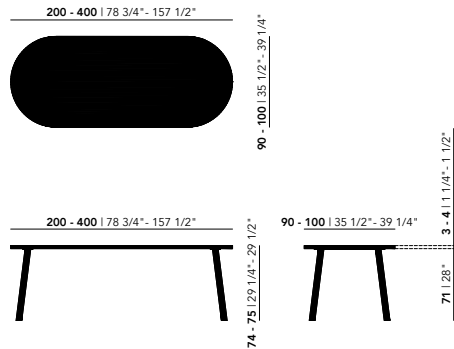

Dining Tables | flat oval

Oak

Tabletop

Oak | see all finish options on page 337

Frame

Steel | black (9005), white (9016), Brown (FT8011), Ivory (FT1015)

Oak | see all finish options on page 337

Length (cm)	Width (cm)	Thickness (cm)	Height (cm)	Standard edge Price (incl. VAT)	Chamfered, Radius & Round** edge finish Price (incl. VAT)
200	90	3	74	€ 2.359,00	€ 2.509,00
220	90	3	74	€ 2.429,00	€ 2.579,00
240	90	3	74	€ 2.559,00	€ 2.709,00
260	90	3	74	€ 2.639,00	€ 2.789,00
280	90	3	74	€ 2.729,00	€ 2.879,00
300	90	3	74	€ 2.829,00	€ 2.979,00
200	100	3	74	€ 2.479,00	€ 2.629,00
220	100	3	74	€ 2.569,00	€ 2.719,00
240	100	3	74	€ 2.659,00	€ 2.809,00
260	100	3	74	€ 2.769,00	€ 2.919,00
280	100	3	74	€ 2.869,00	€ 3.019,00
300	100	3	74	€ 2.989,00	€ 3.139,00
200	90	4	75	€ 2.549,00	€ 2.699,00
220	90	4	75	€ 2.649,00	€ 2.799,00
240	90	4	75	€ 2.769,00	€ 2.919,00
260	90	4	75	€ 2.859,00	€ 3.009,00
280	90	4	75	€ 2.989,00	€ 3.139,00
300	90	4	75	€ 3.089,00	€ 3.239,00
350	90	4	75	€ 8.639,00	€ 8.789,00
400	90	4	75	€ 8.919,00	€ 9.069,00
200	100	4	75	€ 2.659,00	€ 2.809,00
220	100	4	75	€ 2.799,00	€ 2.949,00
240	100	4	75	€ 2.919,00	€ 3.069,00
260	100	4	75	€ 3.049,00	€ 3.199,00
280	100	4	75	€ 3.149,00	€ 3.299,00
300	100	4	75	€ 3.289,00	€ 3.439,00
350	100	4	75	€ 8.579,00	€ 8.989,00
400	100	4	75	€ 8.879,00	€ 9.299,00

For table lengths of 280 cm and above, a tabletop thickness of 4 cm is advised to ensure structural stability and prevent deflection.

Soft & Taper tables in these dimensions are therefore exclusively available with a 4 cm tabletop.

Other dimensions are available on request. Please contact us for options and pricing.

* Not available in combination with lengths of 350 & 400 cm

** Only applicable to the Soft collection. Available only with round edge finish (RE).

** Available in additional colors: Butter Yellow (0520), Cobalt Blue (5013), and Olive Green (6003).

*** Not available in combination with lengths of 350 & 400 cm. Available only with standard edge finish (STD)