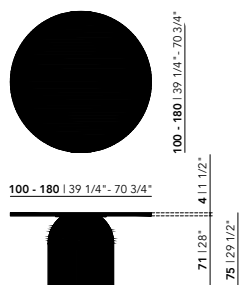

Smart collection | Oak natural lacquer

Diameter 100-120 cm

Slot Tripod

Diameter 130-150 cm

Slot Quadpod

Federico***

Diameter 160-180 cm

Slot Quadpod XL