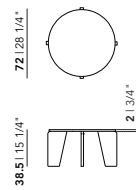

Taper Coffee Table 70 | round