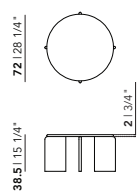

Coffee Tables | Soft

Walnut

round edge

Soft Coffee Table | round

Diameter (cm)	Thickness (cm)	Height (cm)	Price (incl. VAT)
32	2	45	€ 489,00
50	2	44	€ 649,00
70	2	39	€ 819,00
90	2	34	€ 1.079,00

Soft Coffee Table | square

Length (cm)	Width (cm)	Thickness (cm)	Height (cm)	Price (incl. VAT)
50	50	2	44	€ 649,00
70	70	2	39	€ 819,00
90	90	2	34	€ 1.079,00

Table top

Walnut | see all finish options on page 337

Frame

Walnut | see all finish options on page 337