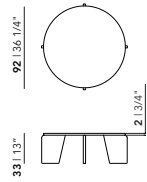

Taper Coffee Table 90 | round