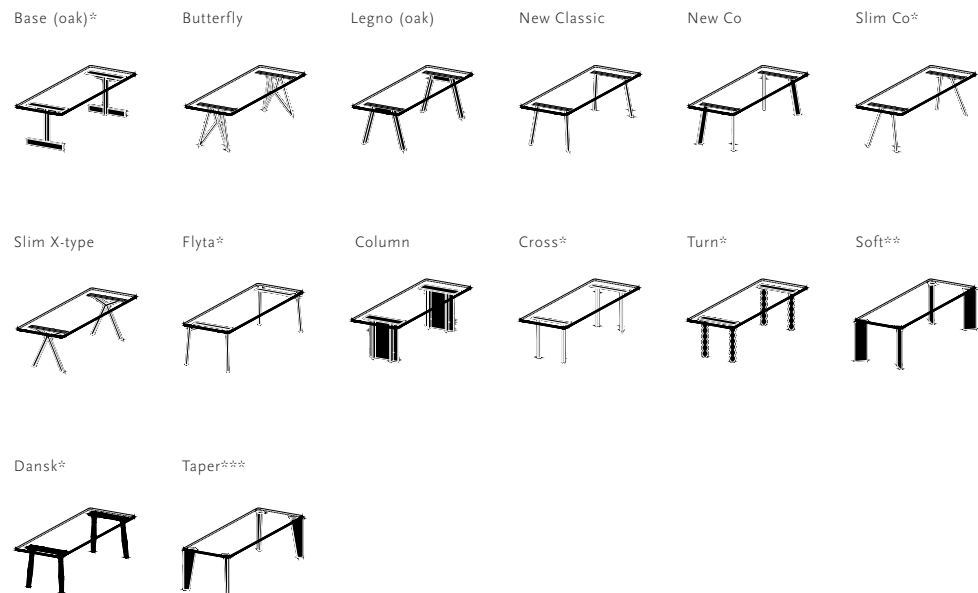

Dining Tables | rectangular

Smart collection | Oak natural lacquer

Tabletop
Oak natural lacquer | see all finish options on page 337

Frame
Steel | black (9005), white (9016), Brown (FT8011), Ivory (FT1015)
Oak | see all finish options on page 337

Length (cm)	Width (cm)	Thickness (cm)	Height (cm)	Standard edge Price (incl. VAT)	Chamfered, Radius & Round** edge finish Price (incl. VAT)
160	90	3	74	€ 1.949,00	€ 2.099,00
180	90	3	74	€ 2.019,00	€ 2.169,00
200	90	3	74	€ 2.109,00	€ 2.259,00
220	90	3	74	€ 2.189,00	€ 2.339,00
240	90	3	74	€ 2.279,00	€ 2.429,00
260	90	3	74	€ 2.359,00	€ 2.509,00
280	90	3	74	€ 2.439,00	€ 2.589,00
300	90	3	74	€ 2.529,00	€ 2.679,00
160	100	3	74	€ 2.009,00	€ 2.159,00
180	100	3	74	€ 2.109,00	€ 2.259,00
200	100	3	74	€ 2.219,00	€ 2.369,00
220	100	3	74	€ 2.289,00	€ 2.439,00
240	100	3	74	€ 2.369,00	€ 2.519,00
260	100	3	74	€ 2.469,00	€ 2.619,00
280	100	3	74	€ 2.559,00	€ 2.709,00
300	100	3	74	€ 2.669,00	€ 2.819,00
160	90	4	75	€ 2.089,00	€ 2.239,00
180	90	4	75	€ 2.169,00	€ 2.319,00
200	90	4	75	€ 2.279,00	€ 2.429,00
220	90	4	75	€ 2.369,00	€ 2.519,00
240	90	4	75	€ 2.489,00	€ 2.639,00
260	90	4	75	€ 2.559,00	€ 2.709,00
280	90	4	75	€ 2.679,00	€ 2.829,00
300	90	4	75	€ 2.769,00	€ 2.919,00
160	100	4	75	€ 2.159,00	€ 2.309,00
180	100	4	75	€ 2.279,00	€ 2.429,00
200	100	4	75	€ 2.379,00	€ 2.529,00
220	100	4	75	€ 2.499,00	€ 2.649,00
240	100	4	75	€ 2.599,00	€ 2.749,00
260	100	4	75	€ 2.739,00	€ 2.889,00
280	100	4	75	€ 2.819,00	€ 2.969,00
300	100	4	75	€ 2.939,00	€ 3.089,00

For table lengths of 280 cm and above, a tabletop thickness of 4 cm is advised to ensure structural stability and prevent deflection.

Soft & Taper tables in these dimensions are therefore exclusively available with a 4 cm tabletop.

Other dimensions are available on request. Please contact us for options and pricing.

* Not available in combination with lengths of 350 & 400 cm

** Only applicable to the Soft collection. Available only with round edge finish (RE).

*** Available in additional colors: Butter Yellow (0520), Cobalt Blue (5013), and Olive Green (6003).

**** Available only with standard edge finish (STD)