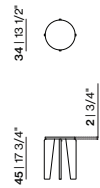

Coffee Tables | Taper

Oak

standard

Taper Coffee Table 32 | round