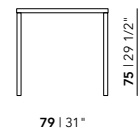

Trace outdoor dining table

Code: T-TRACTOC

Trace outdoor collection

Dining chairs	Code	Price (incl. VAT)
Trace outdoor dining chair left	C-TRACLCOG	€ 389,00
Trace outdoor dining chair right	C-TRACRCOG	€ 389,00

Dining table	Code	Price (incl. VAT)
Trace outdoor dining table	C-TRACTOC	€ 749,00

Finish Options

Steel | KTL & Powdercoating | black RAL 9005, khaki grey RAL 7008