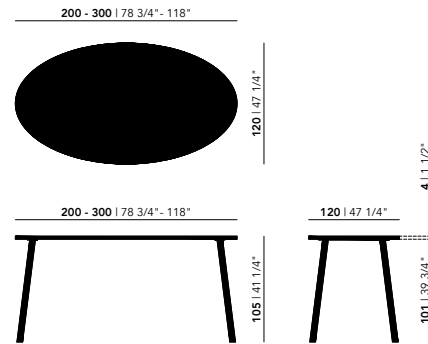

92 Height (cm)

105 Height (cm)

Tabletop

Walnut | see all finish options on page 337

Frame

Steel | black (9005), white (9016), Brown (FT8011), Ivory (FT1015)

Other dimensions are available on request. Please contact us for options and pricing.

Dining Tables High | oval

HPL Fenix

Butterfly

Co

Legno (oak)

New Classic

Slim X-type

Length (cm)	Width (cm)	Thickness (cm)	Height (cm)	Standard edge Price (incl. VAT)	Chamfered & Radius edge Price (incl. VAT)
200	120	4	92/105	€ 3.139,00	€ 3.139,00
220	120	4	92/105	€ 3.269,00	€ 3.269,00
240	120	4	92/105	€ 3.409,00	€ 3.409,00
260	120	4	92/105	€ 3.529,00	€ 3.529,00
280	120	4	92/105	€ 3.679,00	€ 3.679,00
300	120	4	92/105	€ 3.809,00	€ 3.809,00

92 Height (cm)

105 Height (cm)

Tabletop

HPL Fenix | see all finish options on page 338

Frame

Steel | black (9005), white (9016), Brown (FT8011), Ivory (FT1015)

Oak | see all finish options on page 337

Other dimensions are available on request. Please contact us for options and pricing.

Dining Tables | blob

Oak

Length (cm)	Width (cm)	Thickness (cm)	Height (cm)	Standard edge Price (incl. VAT)	Chamfered, Radius & Round** edge finish Price (incl. VAT)
200	100	3	74	€ 2.479,00	€ 2.629,00
220	100	3	74	€ 2.569,00	€ 2.719,00
240	100	3	74	€ 2.659,00	€ 2.809,00
260	100	3	74	€ 2.769,00	€ 2.919,00
280	100	3	74	€ 2.869,00	€ 3.019,00
300	100	3	74	€ 2.989,00	€ 3.139,00
200	100	4	75	€ 2.659,00	€ 2.809,00
220	100	4	75	€ 2.799,00	€ 2.949,00
240	100	4	75	€ 2.919,00	€ 3.069,00
260	100	4	75	€ 3.049,00	€ 3.199,00
280	100	4	75	€ 3.149,00	€ 3.299,00
300	100	4	75	€ 3.289,00	€ 3.439,00
350	120	4	75	€ 9.279,00	€ 9.429,00
400	120	4	75	€ 9.659,00	€ 9.809,00