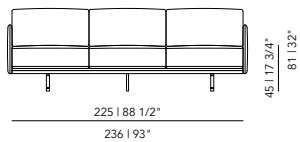

Modulo Sofa | 2.5 seater

Code: mod35

Modulo Sofa | 3 seater

Code: mod40