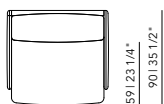

Sofas & Lounge Chairs

Modulo

Modulo Lounge Chair | 1 seater

Code: mod35

Modulo Sofa | 2 seater

Code: mod30