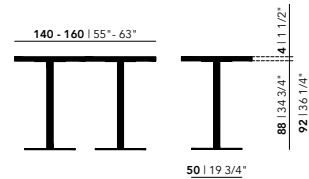

70 - 80
27 1/2" - 31 1/2"

70 - 80
27 1/2" - 31 1/2"

140 - 160 | 55° - 63°

92 Height (cm)