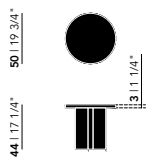

Pillar Coffee Table 50 | round