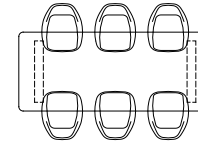

170 cm | 67"
Frame position B