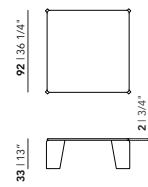

Taper Coffee Table 90 | square

Tabletop

Oak | see all finish options on page 337 & Butter Yellow (0520), Cobalt Blue (5013) & Olive Green (6003)

Frame

Oak | see all finish options on page 337 & Butter Yellow (0520), Cobalt Blue (5013) & Olive Green (6003)

Taper Coffee Table | round

Diameter (cm)	Thickness (cm)	Height (cm)	Price (incl. VAT)
32	2	45	€ 489,00
50	2	44	€ 649,00
70	2	39	€ 819,00
90	2	34	€ 1.079,00

Soft Coffee Table | square

Length (cm)	Width (cm)	Thickness (cm)	Height (cm)	Price (incl. VAT)
50	50	2	44	€ 649,00
70	70	2	39	€ 819,00
90	90	2	34	€ 1.079,00

Taper Coffee Table | pebbles

Length (cm)	Width (cm)	Thickness (cm)	Height (cm)	Price (incl. VAT)
142	86	3	35	€ 2099,00
142	86	4	35	€ 2599,00