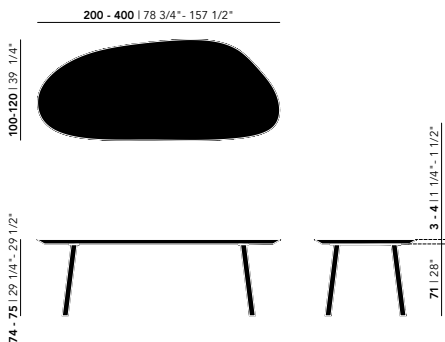

For lengths from 280 cm upwards, a 4 cm tabletop is recommended to ensure stability and prevent deflection. Other dimensions are available on request. Please contact us for options and pricing.

* Not available in combination with lengths of 350 & 400 cm

** Only applicable to the Federico collection. Available only with smooth edge finish (SE), see page 339.

Dining Tables | blob

Oak

Slot

Paste*

Butterfly Wood*

Federico**

Length (cm)	Width (cm)	Thickness (cm)	Height (cm)	Standard edge Price (incl. VAT)	Chamfered & Radius edge Price (incl. VAT)
200	100	3	74	€ 2.679,00	€ 2.829,00
220	100	3	74	€ 2.769,00	€ 2.919,00
240	100	3	74	€ 2.869,00	€ 3.019,00
260	100	3	74	€ 2.979,00	€ 3.129,00
280	100	3	74	€ 3.069,00	€ 3.219,00
300	100	3	74	€ 3.199,00	€ 3.349,00
200	100	4	75	€ 2.869,00	€ 3.019,00
220	100	4	75	€ 2.999,00	€ 3.149,00
240	100	4	75	€ 3.119,00	€ 3.269,00
260	100	4	75	€ 3.259,00	€ 3.409,00
280	100	4	75	€ 3.349,00	€ 3.499,00
300	100	4	75	€ 3.499,00	€ 3.649,00
350	120	4	75	€ 11.009,00	€ 11.159,00
400	120	4	75	€ 11.389,00	€ 11.539,00

Tabletop

Oak | see all finish options on page 337

Frame

Oak | see all finish options on page 337

For lengths from 280 cm upwards, a 4 cm tabletop is recommended to ensure stability and prevent deflection. Other dimensions are available on request. Please contact us for options and pricing.