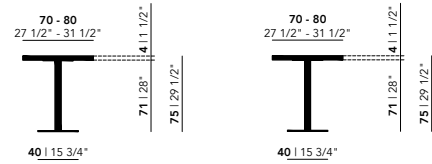

Bistro Tables

Walnut

Rest

Central

Tabletop

Walnut | see all finish options on page 337

Frame

Steel | black (9005), white (9016), Brown (FT8011), Ivory (FT1015)

Diameter (cm)	Thickness (cm)	Height (cm)	Standard edge Price (incl. VAT)	Chamfered & Radius edge Price (incl. VAT)
70	3	92/105	€ 1.149,00	€ 1.149,00
80	3	92/105	€ 1.179,00	€ 1.179,00

Length (cm)	Width (cm)	Thickness (cm)	Height (cm)	Standard edge Price (incl. VAT)	Chamfered & Radius edge Price (incl. VAT)
70	70	3	92/105	€ 1.149,00	€ 1.149,00
80	80	3	92/105	€ 1.179,00	€ 1.179,00

Length (cm)	Width (cm)	Thickness (cm)	Height (cm)	Standard edge Price (incl. VAT)	Chamfered & Radius edge Price (incl. VAT)
140	70	3	92/105	€ 1.759,00	€ 1.759,00
160	80	3	92/105	€ 1.789,00	€ 1.789,00

Diameter (cm)	Thickness (cm)	Height (cm)	Standard edge Price (incl. VAT)	Chamfered & Radius edge Price (incl. VAT)
70	4	92/105	€ 1.429,00	€ 1.429,00
80	4	92/105	€ 1.469,00	€ 1.469,00

Length (cm)	Width (cm)	Thickness (cm)	Height (cm)	Standard edge Price (incl. VAT)	Chamfered & Radius edge Price (incl. VAT)
70	70	4	92/105	€ 1.429,00	€ 1.429,00
80	80	4	92/105	€ 1.469,00	€ 1.469,00

Length (cm)	Width (cm)	Thickness (cm)	Height (cm)	Standard edge Price (incl. VAT)	Chamfered & Radius edge Price (incl. VAT)
140	70	4	92/105	€ 2.189,00	€ 2.189,00
160	80	4	92/105	€ 2.229,00	€ 2.229,00

Other dimensions are available on request. Please contact us for options and pricing.