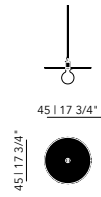

Nod Pendant Lamp | XL