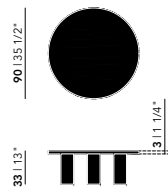

Coffee Tables | Pillar

Oak

Pillar Coffee Table | round

Diameter (cm)	Thickness (cm)	Height (cm)	Price (incl. VAT)
50	3	44	€ 629,00
70	3	39	€ 749,00
90	3	33	€ 899,00

Pillar Coffee Table | square

Length (cm)	Width (cm)	Thickness (cm)	Height (cm)	Price (incl. VAT)
50	50	3	44	€ 789,00
70	70	3	39	€ 889,00
90	90	3	33	€ 1.019,00

Tabletop

Oak | see all oak finish options on page 337 & RAL1013, RAL9005, RAL 7032, RAL 8017, RAL 8024

Frame

Oak | see all oak finish options on page 337 & RAL1013, RAL9005, RAL 7032, RAL 8017, RAL 8024