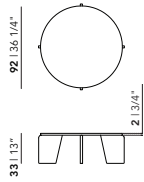

Taper Coffee Table 90 | round