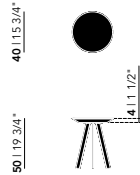

New Co Coffee Table 40 | round