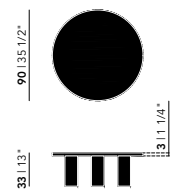

Coffee Tables | Pillar

Smart collection | Oak natural lacquer

Pillar Coffee Table | round

Diameter (cm)	Thickness (cm)	Height (cm)	Price (incl. VAT)
50	3	44	€ 579,00
70	3	39	€ 669,00
90	3	33	€ 809,00

Pillar Coffee Table | square

Length (cm)	Width (cm)	Thickness (cm)	Height (cm)	Price (incl. VAT)
50	50	3	44	€ 699,00
70	70	3	39	€ 779,00
90	90	3	33	€ 899,00

Tabletop

Oak natural lacquer | see all finish options on page 337

Frame

Oak natural lacquer | see all finish options on page 337