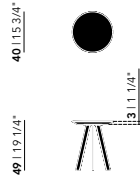

New Co Coffee Table 50 | round

Butterfly Quadpod Coffee Table | round

Diameter (cm)	Thickness (cm)	Height (cm)	Price (incl. VAT)
40	3	45	€ 549,00

New Co Coffee Table | round

Diameter (cm)	Thickness (cm)	Height (cm)	Price (incl. VAT)
40	3	49	€ 489,00
50	3	44	€ 599,00
70	3	39	€ 709,00
90	3	34	€ 1.029,00