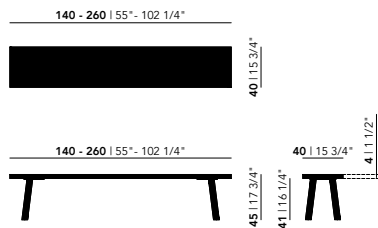

Seat
Walnut | see all finish options on page 337

Frame
Steel | black (9005), white (9016), Brown (FT8011), Ivory (FT1015)