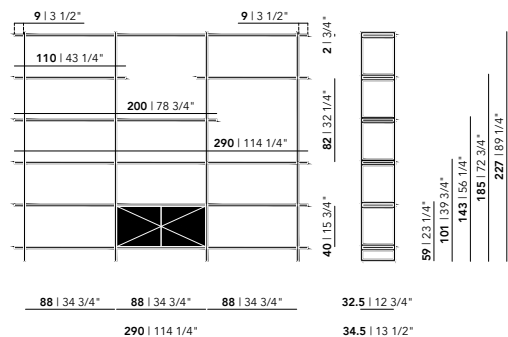

Cabinets

Modular Cabinet Stand Alone

Modular Cabinet Stand Alone