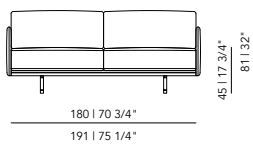

Sofas & Lounge Chairs

Modulo

Modulo Lounge Chair | 1 seater

Code: mod35

Modulo Sofa | 2 seater

Code: mod30