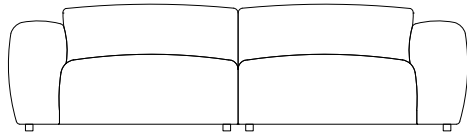

Sofas & Lounge Chairs

Cosy

The Cosy is a voluptuous sofa that invites you to slow down, rest, restore, laugh and play. The soft shapes of the sofa make you want to never get up again. The modular sofa consists of different elements that you can combine in any way you desire.

Rather than picking a sofa, you pick each element you would like to have. The elements have different shapes, allowing you to really get creative with the design. What about a sofa in the shape of a half circle?

Total depth: 97 cm

Total height: 70 cm

Seat depth: 62 cm

Seat height: 46 cm

Arm width: 26 cm

Arm height: 61 cm

Other dimensions are available on request. Please contact us for options and pricing.

Material construction: fiber board / pine framework / hardwood

Seat suspension: nosag / polypropylene 70 g / m²

Material back: cold foam T18 foam a mix of synthetic feathers and silicone fibers covered with a layer of 300 g / m² dacron

Material seat: cold foam HR30 & HR32 with a mix of synthetic feathers and silicone fibers covered with a layer of 300 g / m² dacron

Material legs: plastic

Frame finish: black

Upholstery | see all fabric options on page 336