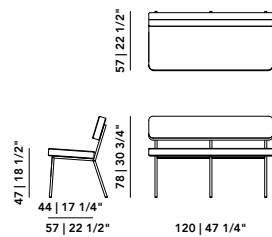

Dining Bench | Coode

Coode Dining Bench 120