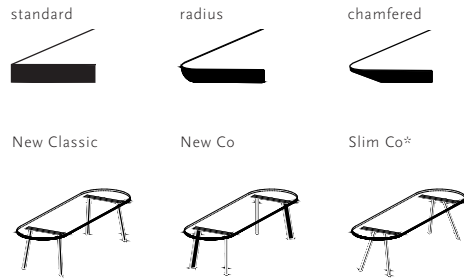

Dining Tables | flat oval

Smart collection | Oak natural lacquer

Tabletop
Oak natural lacquer | see all finish options on page 337

Frame
Steel | black (9005), white (9016), Brown (FT8011), Ivory (FT1015)
Oak | see all finish options on page 337

Length (cm)	Width (cm)	Thickness (cm)	Height (cm)	Standard edge Price (incl. VAT)	Chamfered, Radius & Round** edge finish Price (incl. VAT)
200	90	3	74	€ 2.109,00	€ 2.259,00
220	90	3	74	€ 2.189,00	€ 2.339,00
240	90	3	74	€ 2.279,00	€ 2.429,00
260	90	3	74	€ 2.359,00	€ 2.509,00
280	90	3	74	€ 2.439,00	€ 2.589,00
300	90	3	74	€ 2.529,00	€ 2.679,00
200	100	3	74	€ 2.219,00	€ 2.369,00
220	100	3	74	€ 2.289,00	€ 2.439,00
240	100	3	74	€ 2.369,00	€ 2.519,00
260	100	3	74	€ 2.469,00	€ 2.619,00
280	100	3	74	€ 2.559,00	€ 2.709,00
300	100	3	74	€ 2.669,00	€ 2.819,00
200	90	4	75	€ 2.279,00	€ 2.429,00
220	90	4	75	€ 2.369,00	€ 2.519,00
240	90	4	75	€ 2.489,00	€ 2.639,00
260	90	4	75	€ 2.559,00	€ 2.709,00
280	90	4	75	€ 2.679,00	€ 2.829,00
300	90	4	75	€ 2.769,00	€ 2.919,00
200	100	4	75	€ 2.379,00	€ 2.529,00
220	100	4	75	€ 2.499,00	€ 2.649,00
240	100	4	75	€ 2.599,00	€ 2.749,00
260	100	4	75	€ 2.739,00	€ 2.889,00
280	100	4	75	€ 2.819,00	€ 2.969,00
300	100	4	75	€ 2.939,00	€ 3.089,00

For table lengths of 280 cm and above, a tabletop thickness of 4 cm is advised to ensure structural stability and prevent deflection. Soft & Taper tables in these dimensions are therefore exclusively available with a 4 cm tabletop.

Other dimensions are available on request. Please contact us for options and pricing.

* Not available in combination with lengths of 350 & 400 cm

** Only applicable to the Soft collection. Available only with round edge finish (RE).

*** Available in additional colors: Butter Yellow (0520), Cobalt Blue (5013), and Olive Green (6003).

**** Not available in combination with lengths of 350 & 400 cm. Available only with standard edge finish (STD)