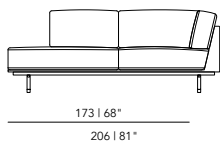

Modulo Sofa | Corner Element

Code: mod92

Modulo Sofa | Chaise Longue Arm Left/Right

Code: mod41/mod42

Modulo Sofa | Corner Element Platform Left/Right

Code: mod23/mod24

Modulo | Hocker M

	Price (incl VAT)
Upholstery Group 0	€ 1.129,00
Upholstery Group 1	€ 1.189,00
Upholstery Group 2	€ 1.209,00
Upholstery Group 3	€ 1.629,00
Upholstery Group 4	€ 2.179,00

Modulo | Hocker L

	Price (incl VAT)
Upholstery Group 0	€ 1.249,00
Upholstery Group 1	€ 1.319,00
Upholstery Group 2	€ 1.349,00
Upholstery Group 3	€ 1.839,00
Upholstery Group 4	€ 2.489,00

Modulo Sofa | Corner Element

	Price (incl VAT)
Upholstery Group 0	€ 2.149,00
Upholstery Group 1	€ 2.289,00
Upholstery Group 2	€ 2.339,00
Upholstery Group 3	€ 3.309,00
Upholstery Group 4	€ 4.429,00

Modulo Sofa | Chaise Longue Arm Left/Right

	Price (incl VAT)
Upholstery Group 0	€ 2.879,00
Upholstery Group 1	€ 3.079,00
Upholstery Group 2	€ 3.149,00
Upholstery Group 3	€ 4.509,00
Upholstery Group 4	€ 6.029,00

Modulo Sofa | Corner Element Platform Left/Right

	Price (incl VAT)
Upholstery Group 0	€ 3.489,00
Upholstery Group 1	€ 3.749,00
Upholstery Group 2	€ 3.829,00
Upholstery Group 3	€ 5.509,00
Upholstery Group 4	€ 7.389,00

Seating

Upholstery | see all fabric options on page 336

Frame

Steel | see all finish options on page 339