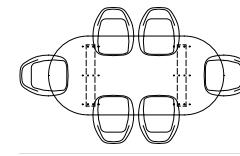

94 cm | 37"
Frame position B