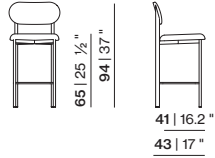

Stools

Oblique

Seating

Upholstery | see all fabric options on page 336

Frame

Steel | black (9005), white (9016), Brown (FT8011), Ivory

Oblique Stool 65 & 77 | wooden backrest

Upholstery Group 0	Price (incl. VAT)
OBLIWC65oBS	€ 479,00
OBLIWC77oBS	€ 479,00

Upholstery Group 1	Price (incl. VAT)
OBLIWC65oBS	€ 549,00
OBLIWC77oBS	€ 549,00

Upholstery Group 2	Price (incl. VAT)
OBLIWC65oBS	€ 579,00
OBLIWC77oBS	€ 579,00

Upholstery Group 3	Price (incl. VAT)
OBLIWC65oBS	€ 679,00
OBLIWC77oBS	€ 679,00

Upholstery Group 4	Price (incl. VAT)
OBLIWC65oBS	€ 749,00
OBLIWC77oBS	€ 749,00

Oblique Stool 65 & 77 | upholstered backrest

Upholstery Group 0	Price (incl. VAT)
OBLIUC65oBS	€ 519,00
OBLIUC77oBS	€ 519,00

Upholstery Group 1	Price (incl. VAT)
OBLIUC65oBS	€ 609,00
OBLIUC77oBS	€ 609,00

Upholstery Group 2	Price (incl. VAT)
OBLIUC65oBS	€ 619,00
OBLIUC77oBS	€ 619,00

Upholstery Group 3	Price (incl. VAT)
OBLIUC65oBS	€ 719,00
OBLIUC77oBS	€ 719,00

Upholstery Group 4	Price (incl. VAT)
OBLIUC65oBS	€ 789,00
OBLIUC77oBS	€ 789,00