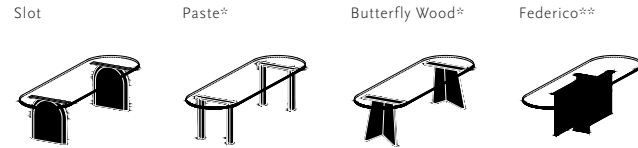

Dining Tables | flat oval

Smart collection | Oak natural lacquer

Tabletop

Oak natural lacquer | see all finish options on page 337

Frame

Oak natural lacquer | see all finish options on page 337

Length (cm)	Width (cm)	Thickness (cm)	Height (cm)	Standard edge Price (incl. VAT)	Chamfered & Radius edge Price (incl. VAT)
200	90	3	74	€ 2.309,00	€ 2.459,00
220	90	3	74	€ 2.389,00	€ 2.539,00
240	90	3	74	€ 2.479,00	€ 2.629,00
260	90	3	74	€ 2.559,00	€ 2.709,00
280	90	3	74	€ 2.649,00	€ 2.799,00
300	90	3	74	€ 2.739,00	€ 2.889,00
200	100	3	74	€ 2.419,00	€ 2.569,00
220	100	3	74	€ 2.489,00	€ 2.639,00
240	100	3	74	€ 2.569,00	€ 2.719,00
260	100	3	74	€ 2.679,00	€ 2.829,00
280	100	3	74	€ 2.769,00	€ 2.919,00
300	100	3	74	€ 2.869,00	€ 3.019,00
200	90	4	75	€ 2.479,00	€ 2.629,00
220	90	4	75	€ 2.569,00	€ 2.719,00
240	90	4	75	€ 2.699,00	€ 2.849,00
260	90	4	75	€ 2.769,00	€ 2.919,00
280	90	4	75	€ 2.879,00	€ 3.029,00
300	90	4	75	€ 2.969,00	€ 3.119,00
350	90	4	75	€ 9.229,00	€ 9.359,00
400	90	4	75	€ 9.499,00	€ 9.629,00
200	100	4	75	€ 2.579,00	€ 2.729,00
220	100	4	75	€ 2.709,00	€ 2.859,00
240	100	4	75	€ 2.809,00	€ 2.959,00
260	100	4	75	€ 2.939,00	€ 3.089,00
280	100	4	75	€ 3.019,00	€ 3.169,00
300	100	4	75	€ 3.149,00	€ 3.299,00
350	100	4	75	€ 9.429,00	€ 9.549,00
400	100	4	75	€ 9.709,00	€ 9.829,00

For lengths from 280 cm upwards, a 4 cm tabletop is recommended to ensure stability and prevent deflection.

Other dimensions are available on request. Please contact us for options and pricing.

* Not available in combination with lengths of 350 & 400 cm

** Only applicable to the Federico collection. Available only with smooth edge finish (SE), see page 339.