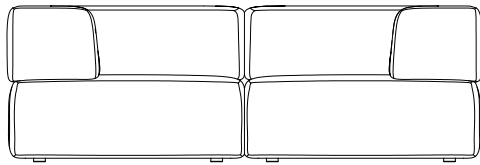

Sofas & Lounge Chairs

Brick

Inspired by the bond pattern of laying bricks, the Brick Sofa will form the foundation of your interior. While strong in its appearance, the extra layer of foam in the filling ensures that the sofa is easier to sink into and looks softer. Choose from four elements and arrange them in a structure of your liking. Slide the backrest seamlessly across* two parts to reveal the staggered brick pattern and back again to change its look.

Available in all Studio HENK fabrics, including our latest sustainable offerings. Made in the Netherlands.

Total depth: 95 cm

Total height: 75 cm

Seat depth: 60 cm

Seat height: 40 cm

Arm & back width/depth: 35 cm

Arm & back height: 35 cm

Other dimensions are available on request. Please contact us for options and pricing.

Material construction: plywood / pine framework / hardwood

Material back- & armrests: cold foam T18. Top- and front of the backrest covered with 2cm of soft foam stitched together with 100 g / m² dacron. Sides and bottom of the backrest covered with 300 g / m² dacron.

Material seat: cold foam T18. Top of the seat covered with 2cm of soft foam stitched together with 100 g / m² dacron. Sides of the seat covered with 300 g / m² dacron

Material legs: plastic

Frame finish: black

Upholstery | see all fabric options on page 336