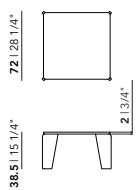

Taper Coffee Table 70 | square