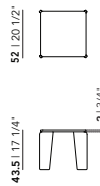

Taper Coffee Table 50 | square