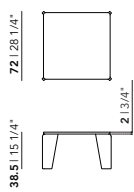

Taper Coffee Table 70 | square