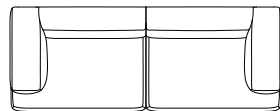

Hug Sofa | 3,5 seater

Code: HUG168SO
Total width: 276 cm
Total depth: 105 cm

Code: HUG92SO
Total width: 105 cm
Total depth: 105 cm

Code: HUG50SO
Total width: 105 cm
Total depth: 105 cm