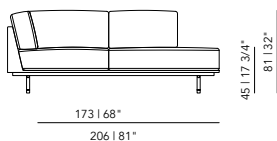

Modulo Sofa | Corner Element

Code: mod92

Modulo Sofa | Chaise Longue Arm Left/Right

Code: mod41/mod42

Modulo Sofa | Corner Element Platform Left/Right

Code: mod23/mod24

Modulo | Hocker M

	Price (incl VAT)
Upholstery Group 0	€ 1.129,00
Upholstery Group 1	€ 1.189,00
Upholstery Group 2	€ 1.209,00
Upholstery Group 3	€ 1.629,00
Upholstery Group 4	€ 2.179,00

Modulo | Hocker L

	Price (incl VAT)
Upholstery Group 0	€ 1.249,00
Upholstery Group 1	€ 1.319,00
Upholstery Group 2	€ 1.349,00
Upholstery Group 3	€ 1.839,00
Upholstery Group 4	€ 2.489,00

Modulo Sofa | Corner Element

	Price (incl VAT)
Upholstery Group 0	€ 2.149,00
Upholstery Group 1	€ 2.289,00
Upholstery Group 2	€ 2.339,00
Upholstery Group 3	€ 3.309,00
Upholstery Group 4	€ 4.429,00

Modulo Sofa | Chaise Longue Arm Left/Right

	Price (incl VAT)
Upholstery Group 0	€ 2.879,00
Upholstery Group 1	€ 3.079,00
Upholstery Group 2	€ 3.149,00
Upholstery Group 3	€ 4.509,00
Upholstery Group 4	€ 6.029,00

Modulo Sofa | Corner Element Platform Left/Right

	Price (incl VAT)
Upholstery Group 0	€ 3.489,00
Upholstery Group 1	€ 3.749,00
Upholstery Group 2	€ 3.829,00
Upholstery Group 3	€ 5.509,00
Upholstery Group 4	€ 7.389,00

Seating

Upholstery | see all fabric options on page 336

Frame

Steel | see all finish options on page 339