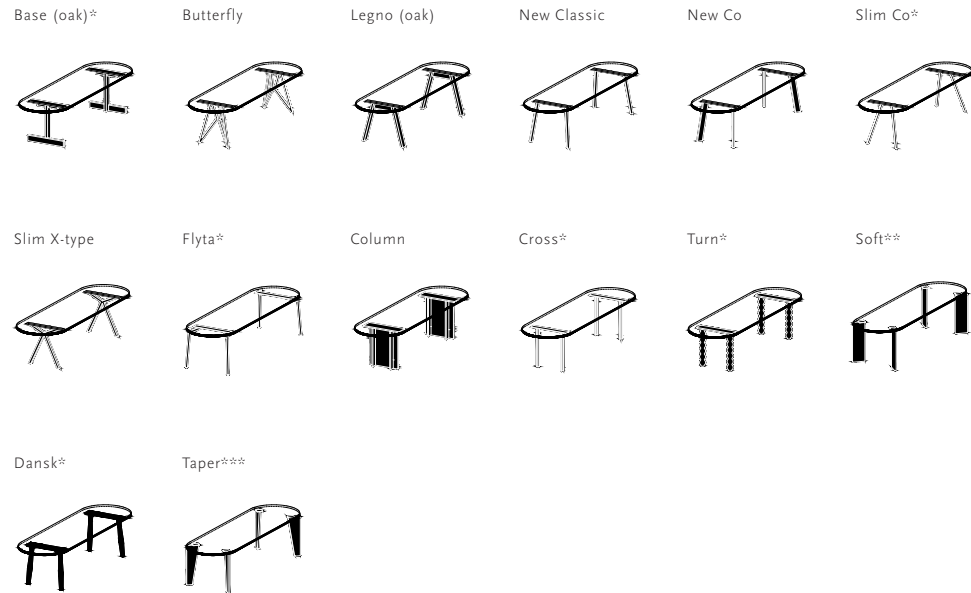

Dining Tables | flat oval

Oak

Tabletop

Oak | see all finish options on page 337

Frame

Steel | black (9005), white (9016), Brown (FT8011), Ivory (FT1015)

Oak | see all finish options on page 337

Length (cm)	Width (cm)	Thickness (cm)	Height (cm)	Standard edge Price (incl. VAT)	Chamfered, Radius & Round** edge finish Price (incl. VAT)
200	90	3	74	€ 2.359,00	€ 2.509,00
220	90	3	74	€ 2.429,00	€ 2.579,00
240	90	3	74	€ 2.559,00	€ 2.709,00
260	90	3	74	€ 2.639,00	€ 2.789,00
280	90	3	74	€ 2.729,00	€ 2.879,00
300	90	3	74	€ 2.829,00	€ 2.979,00
200	100	3	74	€ 2.479,00	€ 2.629,00
220	100	3	74	€ 2.569,00	€ 2.719,00
240	100	3	74	€ 2.659,00	€ 2.809,00
260	100	3	74	€ 2.769,00	€ 2.919,00
280	100	3	74	€ 2.869,00	€ 3.019,00
300	100	3	74	€ 2.989,00	€ 3.139,00
200	90	4	75	€ 2.549,00	€ 2.699,00
220	90	4	75	€ 2.649,00	€ 2.799,00
240	90	4	75	€ 2.769,00	€ 2.919,00
260	90	4	75	€ 2.859,00	€ 3.009,00
280	90	4	75	€ 2.989,00	€ 3.139,00
300	90	4	75	€ 3.089,00	€ 3.239,00
350	90	4	75	€ 8.639,00	€ 8.789,00
400	90	4	75	€ 8.919,00	€ 9.069,00
200	100	4	75	€ 2.659,00	€ 2.809,00
220	100	4	75	€ 2.799,00	€ 2.949,00
240	100	4	75	€ 2.919,00	€ 3.069,00
260	100	4	75	€ 3.049,00	€ 3.199,00
280	100	4	75	€ 3.149,00	€ 3.299,00
300	100	4	75	€ 3.289,00	€ 3.439,00
350	100	4	75	€ 8.579,00	€ 8.989,00
400	100	4	75	€ 8.879,00	€ 9.299,00

For table lengths of 280 cm and above, a tabletop thickness of 4 cm is advised to ensure structural stability and prevent deflection.

Soft & Taper tables in these dimensions are therefore exclusively available with a 4 cm tabletop.

Other dimensions are available on request. Please contact us for options and pricing.

* Not available in combination with lengths of 350 & 400 cm

** Only applicable to the Soft collection. Available only with round edge finish (RE).

** Available in additional colors: Butter Yellow (0520), Cobalt Blue (5013), and Olive Green (6003).

*** Not available in combination with lengths of 350 & 400 cm. Available only with standard edge finish (STD)