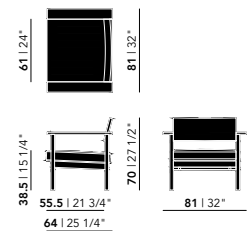

Sofas & Lounge Chairs

Base Lounge

Base Lounge

Seating

Upholstery | see all fabric options on page 336

Frame

Oak | see all finish options on page 337

Base Lounge Chair

Upholstery Group 0	Price (incl. VAT)
	€ 989,00

Upholstery Group 1	Price (incl. VAT)
	€ 1.179,00

Upholstery Group 2	Price (incl. VAT)
	€ 1.209,00

Upholstery Group 3	Price (incl. VAT)
	€ 1.339,00

Upholstery Group 4	Price (incl. VAT)
	€ 1.489,00