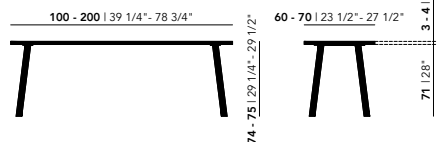

Other dimensions are available on request. Please contact us for options and pricing.

Home Desks

Walnut

Butterfly

New Classic

Slim X-type

Length (cm)	Width (cm)	Thickness (cm)	Height (cm)	Standard edge Price (incl. VAT)	Chamfered & Radius edge Price (incl. VAT)
100	60	3	74	€1.819,00	€1.894,00
120	60	3	74	€1.959,00	€2.034,00
140	60	3	74	€2.109,00	€2.184,00
160	60	3	74	€2.249,00	€2.324,00
180	60	3	74	€2.459,00	€2.534,00
200	60	3	74	€2.689,00	€2.764,00
100	70	3	74	€1.869,00	€1.944,00
120	70	3	74	€2.039,00	€2.114,00
140	70	3	74	€2.179,00	€2.254,00
160	70	3	74	€2.329,00	€2.404,00
180	70	3	74	€2.539,00	€2.614,00
200	70	3	74	€2.799,00	€2.874,00
100	60	4	75	€2.009,00	€2.084,00
120	60	4	75	€2.179,00	€2.254,00
140	60	4	75	€2.329,00	€2.404,00
160	60	4	75	€2.509,00	€2.584,00
180	60	4	75	€2.729,00	€2.804,00
200	60	4	75	€2.999,00	€3.074,00
100	70	4	75	€2.099,00	€2.174,00
120	70	4	75	€2.249,00	€2.324,00
140	70	4	75	€2.409,00	€2.484,00
160	70	4	75	€2.599,00	€2.674,00
180	70	4	75	€2.829,00	€2.904,00
200	70	4	75	€3.129,00	€3.204,00