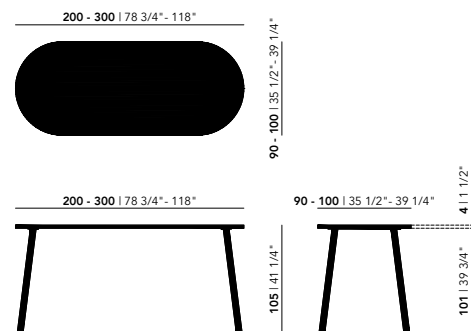

92 Height (cm)

105 Height (cm)

Tabletop

Oak | see all finish options on page 337

Frame

Steel | black (9005), white (9016), Brown (FT8011), Ivory (FT1015)

Oak | see all finish options on page 337

Other dimensions are available on request. Please contact us for options and pricing.

** Only applicable to the Soft collection. Available only with round edge finish (RE).

Dining Tables High | flat oval

Smart collection | Oak natural lacquer

Length (cm)	Width (cm)	Thickness (cm)	Height (cm)	Standard edge Price (incl. VAT)	Chamfered & Radius edge Price (incl. VAT)
200	90	4	92/105	€ 2.419,00	€ 2.569,00
220	90	4	92/105	€ 2.509,00	€ 2.659,00
240	90	4	92/105	€ 2.629,00	€ 2.779,00
260	90	4	92/105	€ 2.699,00	€ 2.849,00
280	90	4	92/105	€ 2.819,00	€ 2.969,00
300	90	4	92/105	€ 2.909,00	€ 3.059,00
200	100	4	92/105	€ 2.519,00	€ 2.669,00
220	100	4	92/105	€ 2.649,00	€ 2.799,00
240	100	4	92/105	€ 2.759,00	€ 2.909,00
260	100	4	92/105	€ 2.869,00	€ 3.019,00
280	100	4	92/105	€ 2.949,00	€ 3.099,00
300	100	4	92/105	€ 3.079,00	€ 3.229,00