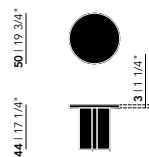

Pillar Coffee Table 50 | round