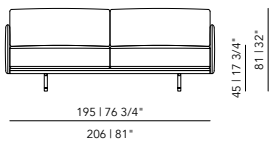

Modulo Sofa | 2.5 seater

Code: mod35

Modulo Sofa | 3 seater

Code: mod40