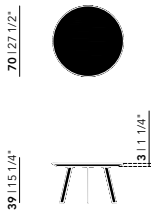

Diameter (cm)	Thickness (cm)	Height (cm)	Price (incl. VAT)
40	3	45	€ 299,00

New Co Coffee Table | round

Diameter (cm)	Thickness (cm)	Height (cm)	Price (incl. VAT)
40	3	49	€ 279,00
50	3	44	€ 339,00
70	3	39	€ 399,00
90	3	34	€ 529,00

New Co Coffee Table 70 | round