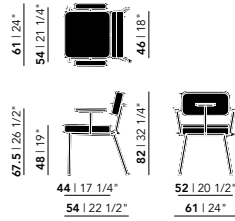

Ode Chair With Armrests

Ode Chair Without Armrests

Upholstery Group 0	Price (incl. VAT)
	€ 429,00

Upholstery Group 1	Price (incl. VAT)
	€ 519,00

Upholstery Group 2	Price (incl. VAT)
	€ 539,00

Upholstery Group 3	Price (incl. VAT)
	€ 629,00

Upholstery Group 4	Price (incl. VAT)
	€ 749,00

Ode Chair With Armrests

Upholstery Group 0	Price (incl. VAT)
	€ 529,00

Upholstery Group 1	Price (incl. VAT)
	€ 619,00

Upholstery Group 2	Price (incl. VAT)
	€ 639,00

Upholstery Group 3	Price (incl. VAT)
	€ 699,00

Upholstery Group 4	Price (incl. VAT)
	€ 799,00

Seating

Upholstery | see all fabric options on page 336

Armrests

Oak | see all finish options on page 337

Frame

Steel | black (9005), white (9016), Brown (FT8011), Ivory (FT1015)