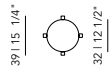

Base stool 77

Base Stool 45