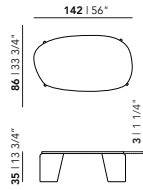

Taper Coffee Table 142 | pebbles