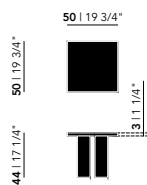

Pillar Coffee Table 50 | square