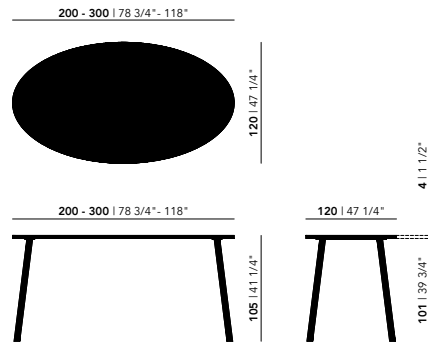

92 Height (cm)

105 Height (cm)

Tabletop

Oak | see all finish options on page 337

Frame

Steel | black (9005), white (9016), Brown (FT8011), Ivory (FT1015)

Oak | see all finish options on page 337

Other dimensions are available on request. Please contact us for options and pricing.

Dining Tables High | oval

Smart collection | Oak natural lacquer

Butterfly

Co

Legno (oak)

New Classic

Slim X-type

Length (cm)	Width (cm)	Thickness (cm)	Height (cm)	Standard edge Price (incl. VAT)	Chamfered & Radius edge Price (incl. VAT)
200	120	4	92/105	€ 2.759,00	€ 2.909,00
220	120	4	92/105	€ 2.879,00	€ 3.029,00
240	120	4	92/105	€ 3.019,00	€ 3.169,00
260	120	4	92/105	€ 3.149,00	€ 3.299,00
280	120	4	92/105	€ 3.279,00	€ 3.429,00
300	120	4	92/105	€ 3.419,00	€ 3.569,00