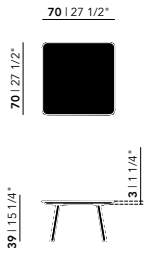

Length (cm)	Width (cm)	Thickness (cm)	Height (cm)	Price (incl. VAT)
50	50	3	44	€ 399,00
70	70	3	39	€ 469,00
90	90	3	34	€ 599,00

New Co Coffee Table 70 | square