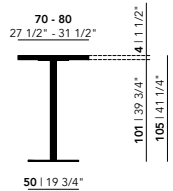

140 - 160 | 55° - 63°

70 - 80
27 1/2" - 31 1/2"

92 Height (cm)

105 Height (cm)

Tabletop

HPL Fenix | see all finish options on page 338

Frame

Steel | black (9005), white (9016), Brown (FT8011), Ivory (FT1015)