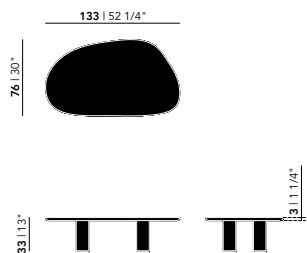

Frame

Oak | see all finish options on page 337

Walnut | see all finish options on page 337

Coffee Tables | Blob

Oak & Walnut

Blob Coffee Table

Oak natural lacquer

Length (cm)	Width (cm)	Thickness (cm)	Height (cm)	Price (incl. VAT)
133	76	3	33	€ 999,00
133	76	4	34	€ 1.149,00