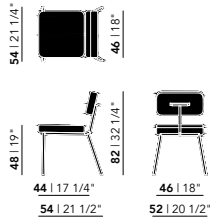

Dining Chairs

Ode Chair

Ode Chair Without Armrests