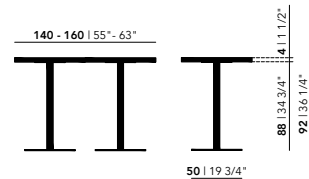

Bistro Tables High

Walnut

Central 92 or 105 (cm)

Rest 92 or 105 (cm)

70 - 80
27 1/2" - 31 1/2"

70 - 80
27 1/2" - 31 1/2"

140 - 160 | 55° - 63°

92 Height (cm)