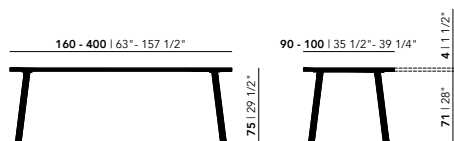

Tabletop

HPL Fenix | see all finish options on page 338

Frame

Steel | black (9005), white (9016), Brown (FT8011), Ivory (FT1015)

Oak | see all finish options on page 337

Other dimensions are available on request. Please contact us for options and pricing.

* Not available in combination with lengths of 350 & 400 cm