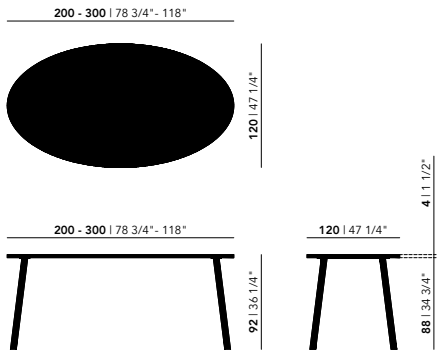

92 Height (cm)

105 Height (cm)

Tabletop

Walnut | see all finish options on page 337

Frame

Steel | black (9005), white (9016), Brown (FT8011), Ivory (FT1015)

Other dimensions are available on request. Please contact us for options and pricing.

Dining Tables High | oval

HPL Fenix

Butterfly

Co

Legno (oak)

New Classic

Slim X-type

Length (cm)	Width (cm)	Thickness (cm)	Height (cm)	Standard edge Price (incl. VAT)	Chamfered & Radius edge Price (incl. VAT)
200	120	4	92/105	€ 3.139,00	€ 3.139,00
220	120	4	92/105	€ 3.269,00	€ 3.269,00
240	120	4	92/105	€ 3.409,00	€ 3.409,00
260	120	4	92/105	€ 3.529,00	€ 3.529,00
280	120	4	92/105	€ 3.679,00	€ 3.679,00
300	120	4	92/105	€ 3.809,00	€ 3.809,00

92 Height (cm)

105 Height (cm)

Tabletop

HPL Fenix | see all finish options on page 338

Frame

Steel | black (9005), white (9016), Brown (FT8011), Ivory (FT1015)

Oak | see all finish options on page 337

Other dimensions are available on request. Please contact us for options and pricing.

Dining Tables | blob

Oak

Length (cm)	Width (cm)	Thickness (cm)	Height (cm)	Standard edge Price (incl. VAT)	Chamfered, Radius & Round** edge finish Price (incl. VAT)
200	100	3	74	€ 2.479,00	€ 2.629,00
220	100	3	74	€ 2.569,00	€ 2.719,00
240	100	3	74	€ 2.659,00	€ 2.809,00
260	100	3	74	€ 2.769,00	€ 2.919,00
280	100	3	74	€ 2.869,00	€ 3.019,00
300	100	3	74	€ 2.989,00	€ 3.139,00
200	100	4	75	€ 2.659,00	€ 2.809,00
220	100	4	75	€ 2.799,00	€ 2.949,00
240	100	4	75	€ 2.919,00	€ 3.069,00
260	100	4	75	€ 3.049,00	€ 3.199,00
280	100	4	75	€ 3.149,00	€ 3.299,00
300	100	4	75	€ 3.289,00	€ 3.439,00
350	120	4	75	€ 9.279,00	€ 9.429,00
400	120	4	75	€ 9.659,00	€ 9.809,00