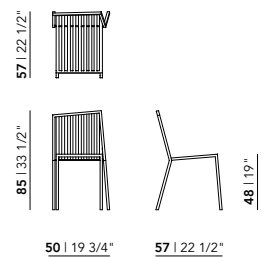

Trace outdoor dining chair right

Code: C-TRACRCOG

Trace outdoor dining table

Code: T-TRACTOC

Trace outdoor collection

Dining chairs	Code	Price (incl. VAT)
Trace outdoor dining chair left	C-TRACLCOG	€ 389,00
Trace outdoor dining chair right	C-TRACRCOG	€ 389,00

Dining table	Code	Price (incl. VAT)
Trace outdoor dining table	C-TRACTOC	€ 749,00

Finish Options

Steel | KTL & Powdercoating | black RAL 9005, khaki grey RAL 7008