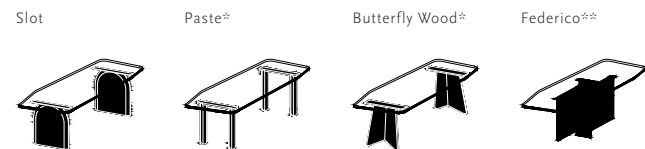

For lengths from 280 cm upwards, a 4 cm tabletop is recommended to ensure stability and prevent deflection.

Other dimensions are available on request. Please contact us for options and pricing.

* Not available in combination with lengths of 350 & 400 cm

** Only applicable to the Federico collection. Available only with smooth edge finish (SE), see page 339.

Dining Tables | blob

Smart collection | Oak natural lacquer

Slot

Paste*

Butterfly Wood*

Federico**

Length (cm)	Width (cm)	Thickness (cm)	Height (cm)	Standard edge Price (incl. VAT)	Chamfered & Radius edge Price (incl. VAT)
200	100	3	74	€ 2.419,00	€ 2.569,00
220	100	3	74	€ 2.489,00	€ 2.639,00
240	100	3	74	€ 2.569,00	€ 2.719,00
260	100	3	74	€ 2.679,00	€ 2.829,00
280	100	3	74	€ 2.769,00	€ 2.919,00
300	100	3	74	€ 2.869,00	€ 3.019,00
200	100	4	75	€ 2.579,00	€ 2.729,00
220	100	4	75	€ 2.709,00	€ 2.859,00
240	100	4	75	€ 2.809,00	€ 2.959,00
260	100	4	75	€ 2.939,00	€ 3.089,00
280	100	4	75	€ 3.019,00	€ 3.169,00
300	100	4	75	€ 3.149,00	€ 3.299,00

Tabletop

Oak natural lacquer | see all finish options on page 337

Frame

Oak natural lacquer | see all finish options on page 337

For lengths from 280 cm upwards, a 4 cm tabletop is recommended to ensure stability and prevent deflection. Other dimensions are available on request. Please contact us for options and pricing.

Length (cm)	Width (cm)	Thickness (cm)	Height (cm)	Standard edge Price (incl. VAT)	Chamfered & Radius edge Price (incl. VAT)
200	100	3	74	€ 2.419,00	€ 2.569,00
220	100	3	74	€ 2.489,00	€ 2.639,00
240	100	3	74	€ 2.569,00	€ 2.719,00
260	100	3	74	€ 2.679,00	€ 2.829,00
280	100	3	74	€ 2.769,00	€ 2.919,00
300	100	3	74	€ 2.869,00	€ 3.019,00
200	100	4	75	€ 2.579,00	€ 2.729,00
220	100	4	75	€ 2.709,00	€ 2.859,00
240	100	4	75	€ 2.809,00	€ 2.959,00
260	100	4	75	€ 2.939,00	€ 3.089,00
280	100	4	75	€ 3.019,00	€ 3.169,00
300	100	4	75	€ 3.149,00	€ 3.299,00