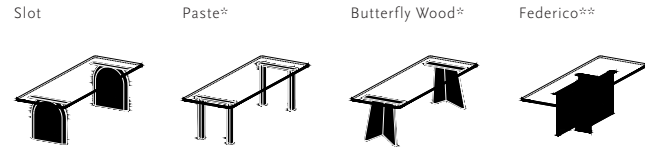

Dining Tables | rectangular

Smart collection | Oak natural lacquer

Tabletop

Oak natural lacquer | see all finish options on page 337

Frame

Oak natural lacquer | see all finish options on page 337

Length (cm)	Width (cm)	Thickness (cm)	Height (cm)	Standard edge Price (incl. VAT)	Chamfered & Radius edge Price (incl. VAT)
160	90	3	74	€ 2.159,00	€ 2.309,00
180	90	3	74	€ 2.229,00	€ 2.379,00
200	90	3	74	€ 2.309,00	€ 2.459,00
220	90	3	74	€ 2.389,00	€ 2.539,00
240	90	3	74	€ 2.479,00	€ 2.629,00
260	90	3	74	€ 2.559,00	€ 2.709,00
280	90	3	74	€ 2.649,00	€ 2.799,00
300	90	3	74	€ 2.739,00	€ 2.889,00
160	100	3	74	€ 2.219,00	€ 2.369,00
180	100	3	74	€ 2.309,00	€ 2.459,00
200	100	3	74	€ 2.419,00	€ 2.569,00
220	100	3	74	€ 2.489,00	€ 2.639,00
240	100	3	74	€ 2.569,00	€ 2.719,00
260	100	3	74	€ 2.679,00	€ 2.829,00
280	100	3	74	€ 2.769,00	€ 2.919,00
300	100	3	74	€ 2.869,00	€ 3.019,00
160	90	4	75	€ 2.299,00	€ 2.449,00
180	90	4	75	€ 2.369,00	€ 2.519,00
200	90	4	75	€ 2.479,00	€ 2.629,00
220	90	4	75	€ 2.569,00	€ 2.719,00
240	90	4	75	€ 2.699,00	€ 2.849,00
260	90	4	75	€ 2.769,00	€ 2.919,00
280	90	4	75	€ 2.879,00	€ 3.029,00
300	90	4	75	€ 2.969,00	€ 3.119,00
350	90	4	75	€ 9.229,00	€ 9.359,00
400	90	4	75	€ 9.499,00	€ 9.629,00
160	100	4	75	€ 2.359,00	€ 2.509,00
180	100	4	75	€ 2.479,00	€ 2.629,00
200	100	4	75	€ 2.579,00	€ 2.729,00
220	100	4	75	€ 2.709,00	€ 2.859,00
240	100	4	75	€ 2.809,00	€ 2.959,00
260	100	4	75	€ 2.939,00	€ 3.089,00
280	100	4	75	€ 3.019,00	€ 3.169,00
300	100	4	75	€ 3.149,00	€ 3.299,00
350	100	4	75	€ 9.429,00	€ 9.549,00
400	100	4	75	€ 9.709,00	€ 9.829,00

For lengths from 280 cm upwards, a 4 cm tabletop is recommended to ensure stability and prevent deflection.

Other dimensions are available on request. Please contact us for options and pricing.

* Not available in combination with lengths of 350 & 400 cm

** Only applicable to the Federico collection. Available only with smooth edge finish (SE), see page 339.