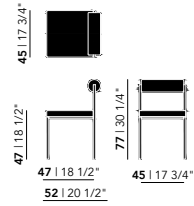

Dining Chairs

Bolster Chair

Bolster Chair Without Armrests