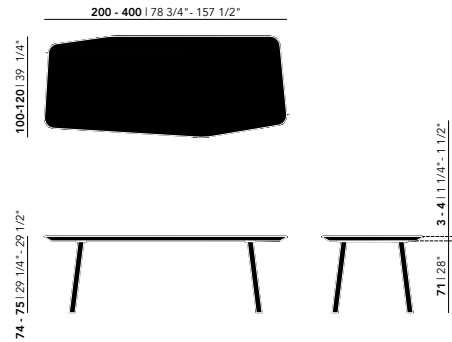

Tabletop

Walnut | see all finish options on page 337

Frame

Steel | black (9005), white (9016), Brown (FT&011), Ivory (FT1015)

Length (cm)	Width (cm)	Thickness (cm)	Height (cm)	Standard edge Price (incl. VAT)	Chamfered & Radius edge Price (incl. VAT)
200	100	3	74	€ 3.629,00	€ 3.779,00
220	100	3	74	€ 3.699,00	€ 3.849,00
240	100	3	74	€ 3.879,00	€ 4.029,00
260	100	3	74	€ 4.069,00	€ 4.219,00
280	100	3	74	€ 4.299,00	€ 4.449,00
300	100	3	74	€ 4.429,00	€ 4.579,00
200	100	4	75	€ 4.069,00	€ 4.219,00
220	100	4	75	€ 4.179,00	€ 4.329,00
240	100	4	75	€ 4.379,00	€ 4.529,00
260	100	4	75	€ 4.609,00	€ 4.759,00
280	100	4	75	€ 4.869,00	€ 5.019,00
300	100	4	75	€ 5.019,00	€ 5.169,00
350	120	4	75	€ 8.409,00	€ 8.559,00
400	120	4	75	€ 8.699,00	€ 8.849,00

For table lengths of 280 cm and above, a tabletop thickness of 4 cm is advised to ensure structural stability and prevent deflection.

Soft & Taper tables in these dimensions are therefore exclusively available with a 4 cm tabletop.

Other dimensions are available on request. Please contact us for options and pricing.

* Not available in combination with lengths of 350 & 400 cm

** Only applicable to the Soft collection. Available only with round edge finish (RE).

*** Available only with standard edge finish (STD)