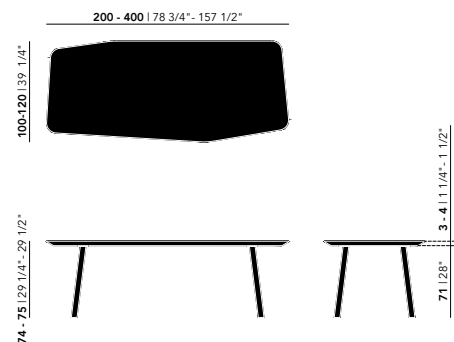

For table lengths of 280 cm and above, a tabletop thickness of 4 cm is advised to ensure structural stability and prevent deflection.

Soft & Taper tables in these dimensions are therefore exclusively available with a 4 cm tabletop.

Other dimensions are available on request. Please contact us for options and pricing.

* Not available in combination with lengths of 350 & 400 cm

** Only applicable to the Soft collection. Available only with round edge finish (RE).

*** Available only with standard edge finish (STD)

Dining Tables | paper

HPL Fenix

Length (cm)	Width (cm)	Thickness (cm)	Height (cm)	Standard edge Price (incl. VAT)	Chamfered & Radius edge Price (incl. VAT)
200	100	4	75	€ 2.779,00	€ 2.779,00
220	100	4	75	€ 2.889,00	€ 2.889,00
240	100	4	75	€ 2.989,00	€ 2.989,00
260	100	4	75	€ 3.129,00	€ 3.129,00
280	100	4	75	€ 3.219,00	€ 3.219,00
300	100	4	75	€ 3.319,00	€ 3.319,00
350	120	4	75	€ 6.459,00	€ 6.459,00
400	120	4	75	€ 7.139,00	€ 7.139,00