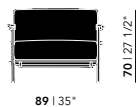

89 | 35"

70 | 27 1/2"