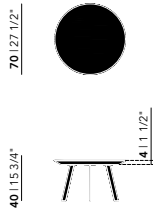

Diameter (cm)	Thickness (cm)	Height (cm)	Price (incl. VAT)
40	4	46	€ 509,00

New Co Coffee Table | round

Diameter (cm)	Thickness (cm)	Height (cm)	Price (incl. VAT)
40	4	50	€ 429,00
50	4	45	€ 499,00
70	4	40	€ 589,00
90	4	35	€ 749,00

New Co Coffee Table 70 | round