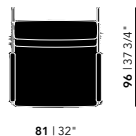

Sofas & Lounge Chairs

Co Lounge

Co Lounge Chair | 1 seater

81 | 32"

96 | 37 3/4"