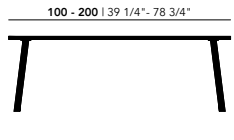

74 - 75 | 29 1/4\"/>