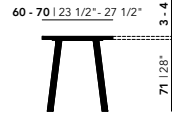

3 - 4 | 11 1/4\"/>

71 | 28\"/>

Tabletop

Oak natural lacquer | see all finish options on page 337

Frame

Steel | black (9005), white (9016), Brown (FT8011), Ivory (FT1015)

Length (cm)	Width (cm)	Thickness (cm)	Height (cm)	Standard edge Price (incl. VAT)	Chamfered & Radius edge Price (incl. VAT)
100	60	3	74	€1.589,00	€1.664,00
120	60	3	74	€1.649,00	€1.724,00
140	60	3	74	€1.729,00	€1.804,00
160	60	3	74	€1.789,00	€1.864,00
180	60	3	74	€1.849,00	€1.924,00
200	60	3	74	€1.889,00	€1.964,00
100	70	3	74	€1.639,00	€1.714,00
120	70	3	74	€1.729,00	€1.804,00
140	70	3	74	€1.799,00	€1.874,00
160	70	3	74	€1.869,00	€1.944,00
180	70	3	74	€1.929,00	€2.004,00
200	70	3	74	€1.999,00	€2.074,00
100	60	4	75	€1.639,00	€1.714,00
120	60	4	75	€1.729,00	€1.804,00
140	60	4	75	€1.799,00	€1.874,00
160	60	4	75	€1.869,00	€1.944,00
180	60	4	75	€1.939,00	€2.014,00
200	60	4	75	€2.009,00	€2.084,00
100	70	4	75	€1.729,00	€1.804,00
120	70	4	75	€1.799,00	€1.874,00
140	70	4	75	€1.879,00	€1.954,00
160	70	4	75	€1.959,00	€2.034,00
180	70	4	75	€2.039,00	€2.114,00
200	70	4	75	€2.139,00	€2.214,00

Other dimensions are available on request. Please contact us for options and pricing.