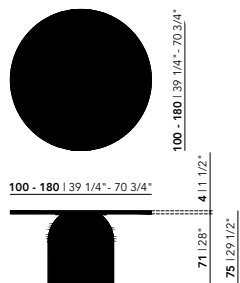

Walnut

Diameter 100-120 cm

Slot Tripod

Diameter 130-150 cm

Slot Quadpod

Federico***

Diameter 160-180 cm

Slot Quadpod XL