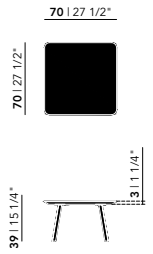

Length (cm)	Width (cm)	Thickness (cm)	Height (cm)	Price (incl. VAT)
50	50	3	44	€ 449,00
70	70	3	39	€ 519,00
90	90	3	34	€ 679,00

New Co Coffee Table 70 | square