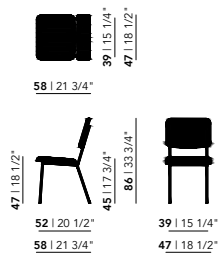

Dining Chairs

Co Chair

Co Chair Without Armrests