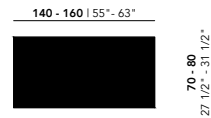

Bistro Tables

Walnut

Rest

Central

Tabletop

Walnut | see all finish options on page 337

Frame

Steel | black (9005), white (9016), Brown (FT8011), Ivory (FT1015)

Diameter (cm)	Thickness (cm)	Height (cm)	Standard edge Price (incl. VAT)	Chamfered & Radius edge Price (incl. VAT)
70	3	92/105	€ 1.149,00	€ 1.149,00
80	3	92/105	€ 1.179,00	€ 1.179,00

Length (cm)	Width (cm)	Thickness (cm)	Height (cm)	Standard edge Price (incl. VAT)	Chamfered & Radius edge Price (incl. VAT)
70	70	3	92/105	€ 1.149,00	€ 1.149,00
80	80	3	92/105	€ 1.179,00	€ 1.179,00

Length (cm)	Width (cm)	Thickness (cm)	Height (cm)	Standard edge Price (incl. VAT)	Chamfered & Radius edge Price (incl. VAT)
140	70	3	92/105	€ 1.759,00	€ 1.759,00
160	80	3	92/105	€ 1.789,00	€ 1.789,00

Diameter (cm)	Thickness (cm)	Height (cm)	Standard edge Price (incl. VAT)	Chamfered & Radius edge Price (incl. VAT)
70	4	92/105	€ 1.429,00	€ 1.429,00
80	4	92/105	€ 1.469,00	€ 1.469,00

Length (cm)	Width (cm)	Thickness (cm)	Height (cm)	Standard edge Price (incl. VAT)	Chamfered & Radius edge Price (incl. VAT)
70	70	4	92/105	€ 1.429,00	€ 1.429,00
80	80	4	92/105	€ 1.469,00	€ 1.469,00

Length (cm)	Width (cm)	Thickness (cm)	Height (cm)	Standard edge Price (incl. VAT)	Chamfered & Radius edge Price (incl. VAT)
140	70	4	92/105	€ 2.189,00	€ 2.189,00
160	80	4	92/105	€ 2.229,00	€ 2.229,00

Other dimensions are available on request. Please contact us for options and pricing.