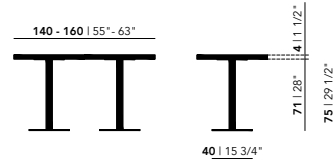

Bistro Tables

Smart collection | Oak natural lacquer

Rest

Central

Tabletop

Oak natural lacquer | see all finish options on page 337

Frame

Steel | black (9005), white (9016), Brown (FT8011), Ivory (FT1015)

Oak | see all finish options on page 337

Diameter (cm)	Thickness (cm)	Height (cm)	Standard edge Price (incl. VAT)	Chamfered & Radius edge Price (incl. VAT)
70	3	75	€ 819,00	€ 819,00
80	3	75	€ 839,00	€ 839,00

Length (cm)	Width (cm)	Thickness (cm)	Height (cm)	Standard edge Price (incl. VAT)	Chamfered & Radius edge Price (incl. VAT)
70	70	3	75	€ 819,00	€ 819,00
80	80	3	75	€ 839,00	€ 839,00

Length (cm)	Width (cm)	Thickness (cm)	Height (cm)	Standard edge Price (incl. VAT)	Chamfered & Radius edge Price (incl. VAT)
140	70	3	75	€ 1.359,00	€ 1.359,00
160	80	3	75	€ 1.399,00	€ 1.399,00

Diameter (cm)	Thickness (cm)	Height (cm)	Standard edge Price (incl. VAT)	Chamfered & Radius edge Price (incl. VAT)
70	4	75	€ 1.019,00	€ 1.019,00
80	4	75	€ 1.049,00	€ 1.049,00

Length (cm)	Width (cm)	Thickness (cm)	Height (cm)	Standard edge Price (incl. VAT)	Chamfered & Radius edge Price (incl. VAT)
70	70	4	75	€ 1.019,00	€ 1.019,00
80	80	4	75	€ 1.049,00	€ 1.049,00

Length (cm)	Width (cm)	Thickness (cm)	Height (cm)	Standard edge Price (incl. VAT)	Chamfered & Radius edge Price (incl. VAT)
140	70	4	75	€ 1.699,00	€ 1.699,00
160	80	4	75	€ 1.739,00	€ 1.739,00

Other dimensions are available on request. Please contact us for options and pricing.