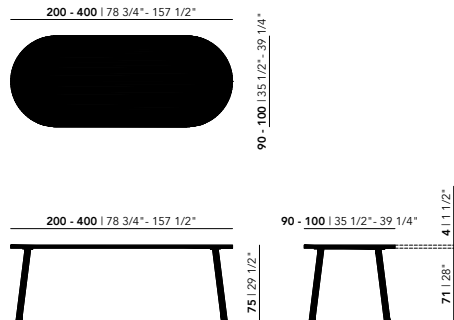

For table lengths of 280 cm and above, a tabletop thickness of 4 cm is advised to ensure structural stability and prevent deflection. Soft & Taper tables in these dimensions are therefore exclusively available with a 4 cm tabletop. Other dimensions are available on request. Please contact us for options and pricing.

HPL Fenix

Length (cm)	Width (cm)	Thickness (cm)	Height (cm)	Standard edge Price (incl. VAT)	Chamfered & Radius edge Price (incl. VAT)
200	90	4	75	€ 2.669,00	€ 2.669,00
220	90	4	75	€ 2.769,00	€ 2.769,00
240	90	4	75	€ 2.869,00	€ 2.869,00
260	90	4	75	€ 2.959,00	€ 2.959,00
280	90	4	75	€ 3.059,00	€ 3.059,00
300	90	4	75	€ 3.169,00	€ 3.169,00
350	90	4	75	€ 5.879,00	€ 5.879,00
400	90	4	75	€ 6.479,00	€ 6.479,00
200	100	4	75	€ 2.779,00	€ 2.779,00
220	100	4	75	€ 2.889,00	€ 2.889,00
240	100	4	75	€ 2.989,00	€ 2.989,00
260	100	4	75	€ 3.129,00	€ 3.129,00
280	100	4	75	€ 3.219,00	€ 3.219,00
300	100	4	75	€ 3.319,00	€ 3.319,00
350	100	4	75	€ 6.079,00	€ 6.079,00
400	100	4	75	€ 6.709,00	€ 6.709,00