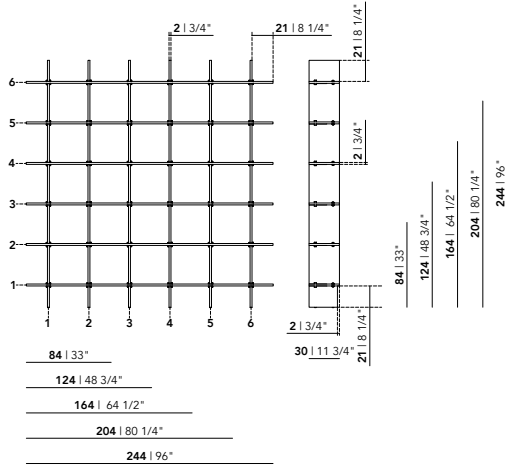

Cabinets

Column Cabinet

Column Cabinet

Finish options

Oak hardwax oil natural light | 3041

Oak hardwax oil natural | 3062

Model	Height (cm)	Width (cm)	Price (incl. VAT)
Column cabinet 22	84	84	€ 649,00
Column cabinet 32	84	124	€ 929,00
Column cabinet 42	84	164	€ 1.209,00
Column cabinet 52	84	204	€ 1.519,00
Column cabinet 62	84	244	€ 1.789,00

Model	Height (cm)	Width (cm)	Price (incl. VAT)
Column cabinet 23	124	84	€ 919,00
Column cabinet 33	124	124	€ 1.319,00
Column cabinet 43	124	164	€ 1.699,00
Column cabinet 53	124	204	€ 2.089,00
Column cabinet 63	124	244	€ 2.469,00

Model	Height (cm)	Width (cm)	Price (incl. VAT)
Column cabinet 24	164	84	€ 1.179,00
Column cabinet 34	164	124	€ 1.689,00
Column cabinet 44	164	164	€ 2.189,00
Column cabinet 54	164	204	€ 2.679,00
Column cabinet 64	164	244	€ 3.159,00

Model	Height (cm)	Width (cm)	Price (incl. VAT)
Column cabinet 25	204	84	€ 1.429,00
Column cabinet 35	204	124	€ 2.049,00
Column cabinet 45	204	164	€ 2.649,00
Column cabinet 55	204	204	€ 3.249,00
Column cabinet 65	204	244	€ 3.809,00

Model	Height (cm)	Width (cm)	Price (incl. VAT)
Column cabinet 26	244	84	€ 1.679,00
Column cabinet 36	244	124	€ 2.409,00
Column cabinet 46	244	164	€ 3.109,00
Column cabinet 56	244	204	€ 3.829,00
Column cabinet 66	244	244	€ 4.479,00