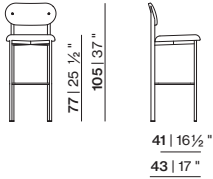

Stools

Oblique

Seating

Upholstery | see all fabric options on page 336

Frame

Steel | black (9005), white (9016), Brown (FT8011), Ivory

Oblique Stool 65 & 77 | wooden backrest

Upholstery Group 0	Price (incl. VAT)
OBLIWC65oBS	€ 479,00
OBLIWC77oBS	€ 479,00

Upholstery Group 1	Price (incl. VAT)
OBLIWC65oBS	€ 549,00
OBLIWC77oBS	€ 549,00

Upholstery Group 2	Price (incl. VAT)
OBLIWC65oBS	€ 579,00
OBLIWC77oBS	€ 579,00

Upholstery Group 3	Price (incl. VAT)
OBLIWC65oBS	€ 679,00
OBLIWC77oBS	€ 679,00

Upholstery Group 4	Price (incl. VAT)
OBLIWC65oBS	€ 749,00
OBLIWC77oBS	€ 749,00

Oblique Stool 65 & 77 | upholstered backrest

Upholstery Group 0	Price (incl. VAT)
OBLIUC65oBS	€ 519,00
OBLIUC77oBS	€ 519,00

Upholstery Group 1	Price (incl. VAT)
OBLIUC65oBS	€ 609,00
OBLIUC77oBS	€ 609,00

Upholstery Group 2	Price (incl. VAT)
OBLIUC65oBS	€ 619,00
OBLIUC77oBS	€ 619,00

Upholstery Group 3	Price (incl. VAT)
OBLIUC65oBS	€ 719,00
OBLIUC77oBS	€ 719,00

Upholstery Group 4	Price (incl. VAT)
OBLIUC65oBS	€ 789,00
OBLIUC77oBS	€ 789,00