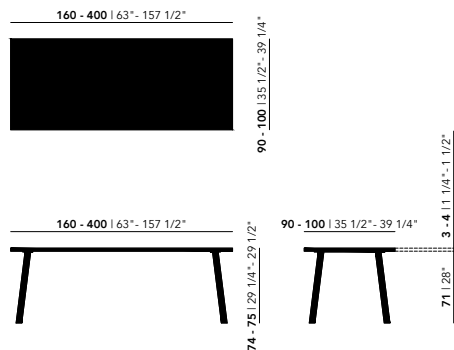

Dining Tables | rectangular

Smart collection | Oak natural lacquer

Tabletop
Oak natural lacquer | see all finish options on page 337

Frame
Steel | black (9005), white (9016), Brown (FT8011), Ivory (FT1015)
Oak | see all finish options on page 337

Length (cm)	Width (cm)	Thickness (cm)	Height (cm)	Standard edge Price (incl. VAT)	Chamfered, Radius & Round** edge finish Price (incl. VAT)
160	90	3	74	€ 1.949,00	€ 2.099,00
180	90	3	74	€ 2.019,00	€ 2.169,00
200	90	3	74	€ 2.109,00	€ 2.259,00
220	90	3	74	€ 2.189,00	€ 2.339,00
240	90	3	74	€ 2.279,00	€ 2.429,00
260	90	3	74	€ 2.359,00	€ 2.509,00
280	90	3	74	€ 2.439,00	€ 2.589,00
300	90	3	74	€ 2.529,00	€ 2.679,00
160	100	3	74	€ 2.009,00	€ 2.159,00
180	100	3	74	€ 2.109,00	€ 2.259,00
200	100	3	74	€ 2.219,00	€ 2.369,00
220	100	3	74	€ 2.289,00	€ 2.439,00
240	100	3	74	€ 2.369,00	€ 2.519,00
260	100	3	74	€ 2.469,00	€ 2.619,00
280	100	3	74	€ 2.559,00	€ 2.709,00
300	100	3	74	€ 2.669,00	€ 2.819,00
160	90	4	75	€ 2.089,00	€ 2.239,00
180	90	4	75	€ 2.169,00	€ 2.319,00
200	90	4	75	€ 2.279,00	€ 2.429,00
220	90	4	75	€ 2.369,00	€ 2.519,00
240	90	4	75	€ 2.489,00	€ 2.639,00
260	90	4	75	€ 2.559,00	€ 2.709,00
280	90	4	75	€ 2.679,00	€ 2.829,00
300	90	4	75	€ 2.769,00	€ 2.919,00
160	100	4	75	€ 2.159,00	€ 2.309,00
180	100	4	75	€ 2.279,00	€ 2.429,00
200	100	4	75	€ 2.379,00	€ 2.529,00
220	100	4	75	€ 2.499,00	€ 2.649,00
240	100	4	75	€ 2.599,00	€ 2.749,00
260	100	4	75	€ 2.739,00	€ 2.889,00
280	100	4	75	€ 2.819,00	€ 2.969,00
300	100	4	75	€ 2.939,00	€ 3.089,00

For table lengths of 280 cm and above, a tabletop thickness of 4 cm is advised to ensure structural stability and prevent deflection.

Soft & Taper tables in these dimensions are therefore exclusively available with a 4 cm tabletop.

Other dimensions are available on request. Please contact us for options and pricing.

* Not available in combination with lengths of 350 & 400 cm

** Only applicable to the Soft collection. Available only with round edge finish (RE).

*** Available in additional colors: Butter Yellow (0520), Cobalt Blue (5013), and Olive Green (6003).

**** Available only with standard edge finish (STD)