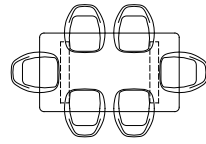

98 cm | 38 1/2"
Frame position C