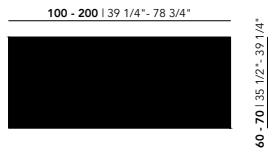

60 - 70 | 35 1/2\"/>