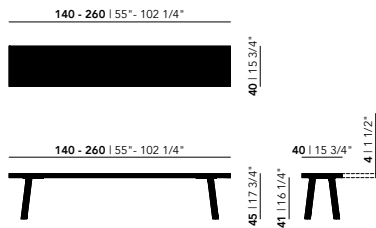

Seat

Oak | see all finish options on page 337

Frame

Steel | black (9005), white (9016), Brown (FT8011), Ivory (FT1015)

Oak | see all finish options on page 337