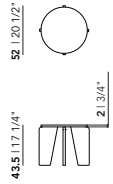

Taper Coffee Table 50 | round