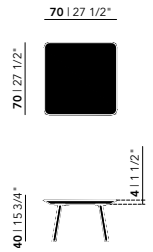

Length (cm)	Width (cm)	Thickness (cm)	Height (cm)	Price (incl. VAT)
50	50	4	45	€ 569,00
70	70	4	40	€ 679,00
90	90	4	35	€ 849,00

New Co Coffee Table 70 | square