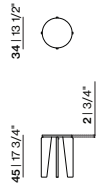

Coffee Tables | Taper

Walnut

standard

Taper Coffee Table 32 | round