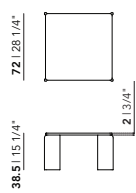

Soft Coffee Table 70 | square