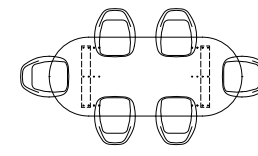

114 cm | 45"
Frame position B