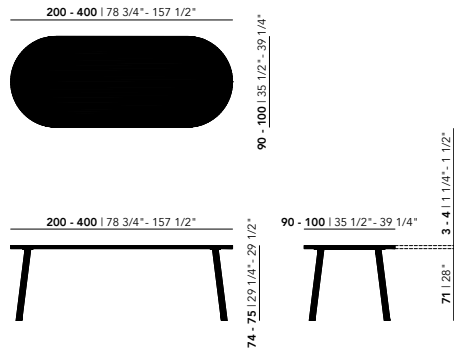

Dining Tables | flat oval

Smart collection | Oak natural lacquer

Tabletop

Oak natural lacquer | see all finish options on page 337

Frame

Oak natural lacquer | see all finish options on page 337

Length (cm)	Width (cm)	Thickness (cm)	Height (cm)	Standard edge Price (incl. VAT)	Chamfered & Radius edge Price (incl. VAT)
200	90	3	74	€ 2.309,00	€ 2.459,00
220	90	3	74	€ 2.389,00	€ 2.539,00
240	90	3	74	€ 2.479,00	€ 2.629,00
260	90	3	74	€ 2.559,00	€ 2.709,00
280	90	3	74	€ 2.649,00	€ 2.799,00
300	90	3	74	€ 2.739,00	€ 2.889,00
200	100	3	74	€ 2.419,00	€ 2.569,00
220	100	3	74	€ 2.489,00	€ 2.639,00
240	100	3	74	€ 2.569,00	€ 2.719,00
260	100	3	74	€ 2.679,00	€ 2.829,00
280	100	3	74	€ 2.769,00	€ 2.919,00
300	100	3	74	€ 2.869,00	€ 3.019,00
200	90	4	75	€ 2.479,00	€ 2.629,00
220	90	4	75	€ 2.569,00	€ 2.719,00
240	90	4	75	€ 2.699,00	€ 2.849,00
260	90	4	75	€ 2.769,00	€ 2.919,00
280	90	4	75	€ 2.879,00	€ 3.029,00
300	90	4	75	€ 2.969,00	€ 3.119,00
350	90	4	75	€ 9.229,00	€ 9.359,00
400	90	4	75	€ 9.499,00	€ 9.629,00
200	100	4	75	€ 2.579,00	€ 2.729,00
220	100	4	75	€ 2.709,00	€ 2.859,00
240	100	4	75	€ 2.809,00	€ 2.959,00
260	100	4	75	€ 2.939,00	€ 3.089,00
280	100	4	75	€ 3.019,00	€ 3.169,00
300	100	4	75	€ 3.149,00	€ 3.299,00
350	100	4	75	€ 9.429,00	€ 9.549,00
400	100	4	75	€ 9.709,00	€ 9.829,00

For lengths from 280 cm upwards, a 4 cm tabletop is recommended to ensure stability and prevent deflection.

Other dimensions are available on request. Please contact us for options and pricing.

* Not available in combination with lengths of 350 & 400 cm

** Only applicable to the Federico collection. Available only with smooth edge finish (SE), see page 339.