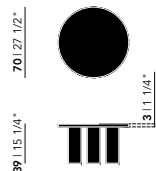

Coffee Tables | Pillar

Walnut

Pillar Coffee Table | round

Diameter (cm)	Thickness (cm)	Height (cm)	Price (incl. VAT)
50	3	44	€ 1.009,00
70	3	39	€ 1.199,00
90	3	33	€ 1.449,00

Pillar Coffee Table | square

Length (cm)	Width (cm)	Thickness (cm)	Height (cm)	Price (incl. VAT)
50	50	3	44	€ 1.259,00
70	70	3	39	€ 1.429,00
90	90	3	33	€ 1.639,00

Table top

Walnut | see all finish options on page 337

Frame

Walnut | see all finish options on page 337