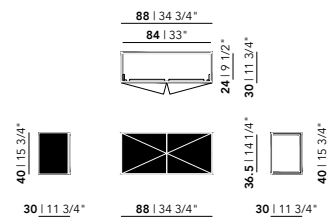

Oak Element

Shelves

Oak | see all finish options on page 337

Oak element

Oak | see all finish options on page 337

Frame

Steel | black (9005), white (9016), Brown (FT8011), Ivory

Smart collection

Model	Art. No.	Length (cm)	Depth (cm)	Height (cm)	Price (incl. VAT)
Shelf 110 cm	MODU110SH	110	30	2	€ 1.169,00
Shelf 200 cm	MODU200SH	200	30	2	€ 1.489,00
Shelf 290 cm	MODU290SH	290	30	2	€ 1.829,00
Frame 59 cm	MC2LSA	2	34,5	59	€ 1.359,00
Frame 101 cm	MC3LSA	2	34,5	101	€ 1.829,00
Frame 143 cm	MC4LSA	2	34,5	143	€ 2.309,00
Frame 185 cm	MC5LSA	2	34,5	185	€ 1.499,00
Frame 227 cm	MC6LSA	2	34,5	227	€ 2.059,00
Oak element*	OE	88	30	40	€ 469,00

Oak

Model	Art. No.	Length (cm)	Depth (cm)	Height (cm)	Price (incl. VAT)
Shelf 110 cm	MODU110SH	110	30	2	€ 1.169,00
Shelf 200 cm	MODU200SH	200	30	2	€ 1.489,00
Shelf 290 cm	MODU290SH	290	30	2	€ 1.829,00
Frame 59 cm	MC2LSA	110	34,5	2	€ 1.359,00
Frame 101 cm	MC3LSA	200	34,5	2	€ 1.829,00
Frame 143 cm	MC4LSA	290	34,5	2	€ 2.309,00
Frame 185 cm	MC5LSA	110	34,5	2	€ 1.499,00
Frame 227 cm	MC6LSA	200	34,5	2	€ 2.059,00
Oak element*	OE	88	30	40	€ 469,00

The cabinet is delivered with shelves of the chosen width.

The choice of shelves shorter than the normal width of the cabinet does not affect the price.

Recessed frame for plinth 10,5x2 cm.

* Order separately