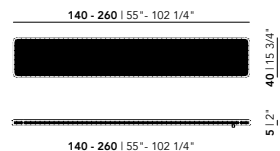

Dining Bench Cushion | Round Corners