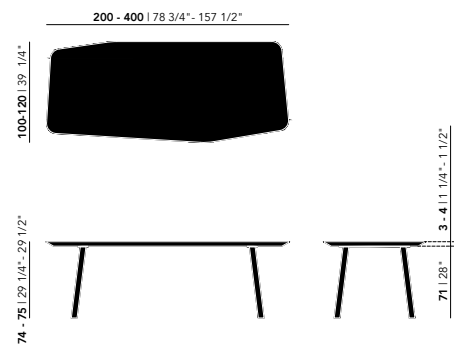

Dining Tables | paper

Walnut

Slot

Paste*

Butterfly Wood*

Federico**

Tabletop

Walnut | see all finish options on page 337

Frame

Walnut | see all finish options on page 337

Length (cm)	Width (cm)	Thickness (cm)	Height (cm)	Standard edge Price (incl. VAT)	Chamfered & Radius edge Price (incl. VAT)
200	100	3	74	€ 4.929,00	€ 5.079,00
220	100	3	74	€ 4.989,00	€ 5.139,00
240	100	3	74	€ 5.159,00	€ 5.309,00
260	100	3	74	€ 5.349,00	€ 5.499,00
280	100	3	74	€ 5.609,00	€ 5.759,00
300	100	3	74	€ 5.719,00	€ 5.869,00
200	100	4	75	€ 5.459,00	€ 5.609,00
220	100	4	75	€ 5.569,00	€ 5.719,00
240	100	4	75	€ 5.779,00	€ 5.929,00
260	100	4	75	€ 5.999,00	€ 6.149,00
280	100	4	75	€ 6.269,00	€ 6.419,00
300	100	4	75	€ 6.419,00	€ 6.569,00
350	120	4	75	€ 9.799,00	€ 9.949,00
400	120	4	75	€ 10.099,00	€ 10.249,00

For lengths from 280 cm upwards, a 4 cm tabletop is recommended to ensure stability and prevent deflection.

Soft & Taper tables from 280 cm upwards are only available with a thickness of 4cm.

Other dimensions are available on request. Please contact us for options and pricing.

* Not available in combination with lengths of 350 & 400 cm

** Only applicable to the Federico collection. Available only with smooth edge finish (SE), see page 339.