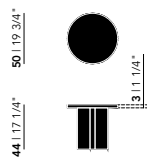

Pillar Coffee Table 50 | round