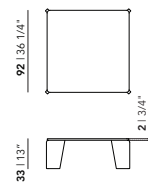

Taper Coffee Table 90 | square

Tabletop

Oak | see all finish options on page 337 & Butter Yellow (0520), Cobalt Blue (5013) & Olive Green (6003)

Frame

Oak | see all finish options on page 337 & Butter Yellow (0520), Cobalt Blue (5013) & Olive Green (6003)

Taper Coffee Table | round

Diameter (cm)	Thickness (cm)	Height (cm)	Price (incl. VAT)
32	2	45	€ 299,00
50	2	44	€ 409,00
70	2	39	€ 509,00
90	2	34	€ 669,00

Taper Coffee Table | square

Length (cm)	Width (cm)	Thickness (cm)	Height (cm)	Price (incl. VAT)
50	50	2	44	€ 409,00
70	70	2	39	€ 509,00
90	90	2	34	€ 669,00

Taper Coffee Table | pebbles

Length (cm)	Width (cm)	Thickness (cm)	Height (cm)	Price (incl. VAT)
142	86	3	35	€ 1099,00
142	86	4	35	€ 1299,00