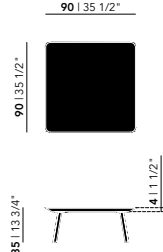

New Co Coffee Table 120 | rectangular

Butterfly Quadpod Coffee Table | round

Diameter (cm)	Thickness (cm)	Height (cm)	Price (incl. VAT)
40	4	46	€ 389,00

New Co Coffee Table | round

Diameter (cm)	Thickness (cm)	Height (cm)	Price (incl. VAT)
40	4	50	€ 389,00
50	4	45	€ 459,00
70	4	40	€ 519,00
90	4	35	€ 639,00