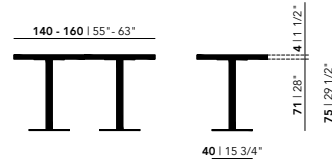

Bistro Tables

Walnut

Rest

Central

Tabletop

Walnut | see all finish options on page 337

Frame

Steel | black (9005), white (9016), Brown (FT8011), Ivory (FT1015)

Diameter (cm)	Thickness (cm)	Height (cm)	Standard edge Price (incl. VAT)	Chamfered & Radius edge Price (incl. VAT)
70	3	92/105	€ 1.149,00	€ 1.149,00
80	3	92/105	€ 1.179,00	€ 1.179,00

Length (cm)	Width (cm)	Thickness (cm)	Height (cm)	Standard edge Price (incl. VAT)	Chamfered & Radius edge Price (incl. VAT)
70	70	3	92/105	€ 1.149,00	€ 1.149,00
80	80	3	92/105	€ 1.179,00	€ 1.179,00

Length (cm)	Width (cm)	Thickness (cm)	Height (cm)	Standard edge Price (incl. VAT)	Chamfered & Radius edge Price (incl. VAT)
140	70	3	92/105	€ 1.759,00	€ 1.759,00
160	80	3	92/105	€ 1.789,00	€ 1.789,00

Diameter (cm)	Thickness (cm)	Height (cm)	Standard edge Price (incl. VAT)	Chamfered & Radius edge Price (incl. VAT)
70	4	92/105	€ 1.429,00	€ 1.429,00
80	4	92/105	€ 1.469,00	€ 1.469,00

Length (cm)	Width (cm)	Thickness (cm)	Height (cm)	Standard edge Price (incl. VAT)	Chamfered & Radius edge Price (incl. VAT)
70	70	4	92/105	€ 1.429,00	€ 1.429,00
80	80	4	92/105	€ 1.469,00	€ 1.469,00

Length (cm)	Width (cm)	Thickness (cm)	Height (cm)	Standard edge Price (incl. VAT)	Chamfered & Radius edge Price (incl. VAT)
140	70	4	92/105	€ 2.189,00	€ 2.189,00
160	80	4	92/105	€ 2.229,00	€ 2.229,00

Other dimensions are available on request. Please contact us for options and pricing.