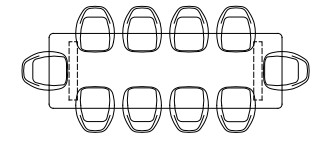

218 cm | 85 3/4"
Frame position C