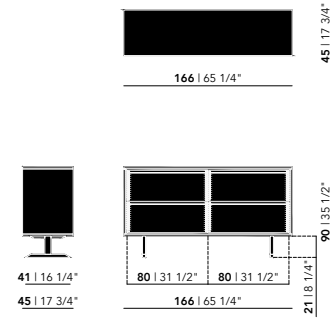

The Dresser | 22