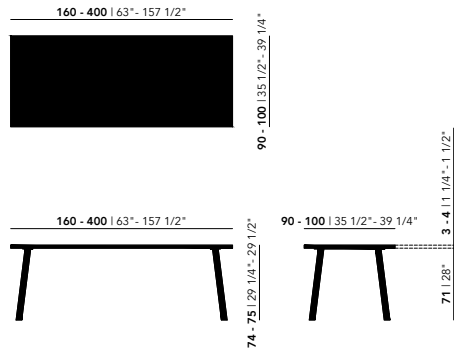

Dining Tables | rectangular

Oak

Tabletop

Oak | see all finish options on page 337

Frame

Steel | black (9005), white (9016), Brown (FT8011), Ivory (FT1015)

Oak | see all finish options on page 337

Length (cm)	Width (cm)	Thickness (cm)	Height (cm)	Standard edge Price (incl. VAT)	Chamfered, Radius & Round** edge finish Price (incl. VAT)
160	90	3	74	€ 2.189,00	€ 2.339,00
180	90	3	74	€ 2.269,00	€ 2.419,00
200	90	3	74	€ 2.359,00	€ 2.509,00
220	90	3	74	€ 2.429,00	€ 2.579,00
240	90	3	74	€ 2.559,00	€ 2.709,00
260	90	3	74	€ 2.639,00	€ 2.789,00
280	90	3	74	€ 2.729,00	€ 2.879,00
300	90	3	74	€ 2.829,00	€ 2.979,00
160	100	3	74	€ 2.259,00	€ 2.409,00
180	100	3	74	€ 2.359,00	€ 2.509,00
200	100	3	74	€ 2.479,00	€ 2.629,00
220	100	3	74	€ 2.569,00	€ 2.719,00
240	100	3	74	€ 2.659,00	€ 2.809,00
260	100	3	74	€ 2.769,00	€ 2.919,00
280	100	3	74	€ 2.869,00	€ 3.019,00
300	100	3	74	€ 2.989,00	€ 3.139,00
160	90	4	75	€ 2.329,00	€ 2.479,00
180	90	4	75	€ 2.409,00	€ 2.559,00
200	90	4	75	€ 2.549,00	€ 2.699,00
220	90	4	75	€ 2.649,00	€ 2.799,00
240	90	4	75	€ 2.769,00	€ 2.919,00
260	90	4	75	€ 2.859,00	€ 3.009,00
280	90	4	75	€ 2.989,00	€ 3.139,00
300	90	4	75	€ 3.089,00	€ 3.239,00
350	90	4	75	€ 8.639,00	€ 8.789,00
400	90	4	75	€ 8.919,00	€ 9.069,00
160	100	4	75	€ 2.399,00	€ 2.549,00
180	100	4	75	€ 2.549,00	€ 2.699,00
200	100	4	75	€ 2.659,00	€ 2.809,00
220	100	4	75	€ 2.799,00	€ 2.949,00
240	100	4	75	€ 2.919,00	€ 3.069,00
260	100	4	75	€ 3.049,00	€ 3.199,00
280	100	4	75	€ 3.149,00	€ 3.299,00
300	100	4	75	€ 3.289,00	€ 3.439,00
350	100	4	75	€ 8.579,00	€ 8.989,00
400	100	4	75	€ 8.879,00	€ 9.299,00

For table lengths of 280 cm and above, a tabletop thickness of 4 cm is advised to ensure structural stability and prevent deflection.

Soft & Taper tables in these dimensions are therefore exclusively available with a 4 cm tabletop.

Other dimensions are available on request. Please contact us for options and pricing.

* Not available in combination with lengths of 350 & 400 cm

** Only applicable to the Soft collection. Available only with round edge finish (RE).

** Available in additional colors: Butter Yellow (0520), Cobalt Blue (5013), and Olive Green (6003).

*** Not available in combination with lengths of 350 & 400 cm. Available only with standard edge finish (STD)