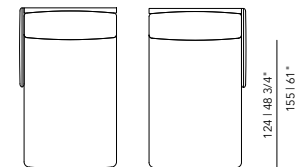

Modulo | Hocker L

Code: mod50