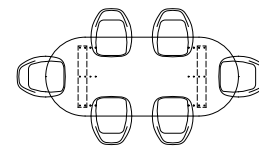

126 cm | 49 1/2"
Frame position A