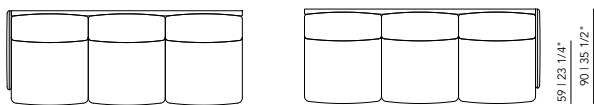

Modulo Sofa | 3.5 seater Arm Left/Right

Code: mod241/mod242

Modulo Sofa | 2 seater Arm Left/Right

Code: mod26/mod27

Modulo Sofa | 1.5 seater Arm Left/Right

	Price (incl VAT)
Upholstery Group 0	€ 2.849,00
Upholstery Group 1	€ 3.049,00
Upholstery Group 2	€ 3.109,00
Upholstery Group 3	€ 4.459,00
Upholstery Group 4	€ 5.979,00

Modulo Sofa | 2 seater Arm Left/Right

	Price (incl VAT)
Upholstery Group 0	€ 3.019,00
Upholstery Group 1	€ 3.249,00
Upholstery Group 2	€ 3.309,00
Upholstery Group 3	€ 4.749,00
Upholstery Group 4	€ 6.499,00

Modulo Sofa | 2.5 seater Arm Left/Right

	Price (incl VAT)
Upholstery Group 0	€ 3.299,00
Upholstery Group 1	€ 3.549,00
Upholstery Group 2	€ 3.619,00
Upholstery Group 3	€ 5.209,00
Upholstery Group 4	€ 7.019,00

Modulo Sofa | 3 seater Arm Left/Right

	Price (incl VAT)
Upholstery Group 0	€ 3.439,00
Upholstery Group 1	€ 3.689,00
Upholstery Group 2	€ 3.759,00
Upholstery Group 3	€ 5.419,00
Upholstery Group 4	€ 7.479,00

Modulo Sofa | 3.5 seater Arm Left/Right

	Price (incl VAT)
Upholstery Group 0	€ 3.849,00
Upholstery Group 1	€ 4.139,00
Upholstery Group 2	€ 4.229,00
Upholstery Group 3	€ 6.099,00
Upholstery Group 4	€ 8.379,00

Seating

Upholstery | see all fabric options on page 336

Frame

Steel | see all finish options on page 339