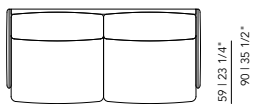

Sofas & Lounge Chairs

Modulo

Modulo Lounge Chair | 1 seater

Code: mod35

Modulo Sofa | 2 seater

Code: mod30