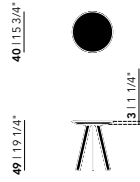

Oak

Butterfly Quadpod Coffee Table | round

New Co Coffee Table 40 | round

New Co Coffee Table 50 | round

Butterfly Quadpod Coffee Table | round

Diameter (cm)	Thickness (cm)	Height (cm)	Price (incl. VAT)
40	3	45	€ 339,00