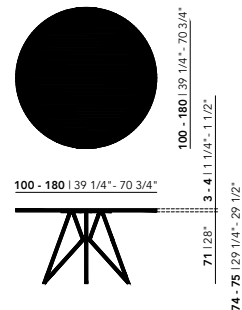

Dansk Quadpod Taper*

Diameter 160-180 cm

Butterfly Quadpod XL New Classic Quadpod XL New Co Quadpod XL

Tabletop

Walnut | see all finish options on page 337

Frame

Steel | black (9005), white (9016), Brown (FT8011), Ivory (FT1015)