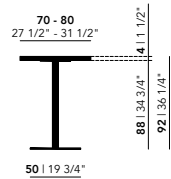

Bistro Tables High

Walnut

Central 92 or 105 (cm)

Rest 92 or 105 (cm)

70 - 80
27 1/2" - 31 1/2"

70 - 80
27 1/2" - 31 1/2"

140 - 160 | 55° - 63°

92 Height (cm)