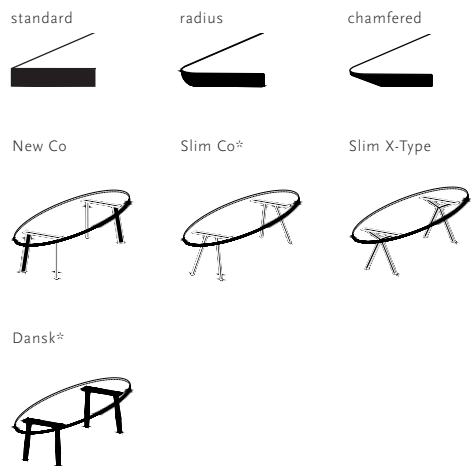

200 - 400 | 78 3/4" - 157 1/2"

120 - 150 | 47 1/4" - 59"

200 - 400 | 78 3/4" - 157 1/2"

75 | 29 1/2"

120 - 150 | 47 1/4" - 59"

71 | 28"

Tabletop

HPL Fenix | see all finish options on page 338

Frame

Steel | black (9005), white (9016), Brown (FT8011), Ivory (FT1015)

Oak | see all finish options on page 337

Other dimensions are available on request. Please contact us for options and pricing.

* Not available in combination with lengths of 350 & 400 cm

Dining Tables | oval

HPL Unilin | smart collection

Length (cm)	Width (cm)	Thickness (cm)	Height (cm)	Standard edge Price (incl. VAT)	Chamfered & Radius edge Price (incl. VAT)
200	120	4	75	€ 2.829,00	€ 2.829,00
220	120	4	75	€ 2.949,00	€ 2.949,00
240	120	4	75	€ 3.089,00	€ 3.089,00
260	120	4	75	€ 3.209,00	€ 3.209,00
280	120	4	75	€ 3.309,00	€ 3.309,00
300	120	4	75	€ 3.409,00	€ 3.409,00