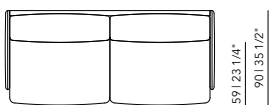

Modulo Sofa | 2.5 seater

Code: mod35

Modulo Sofa | 3 seater

Code: mod40