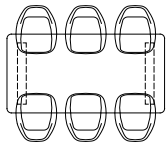

180 cm | 70 3/4"

142 cm | 56"
Frame position A