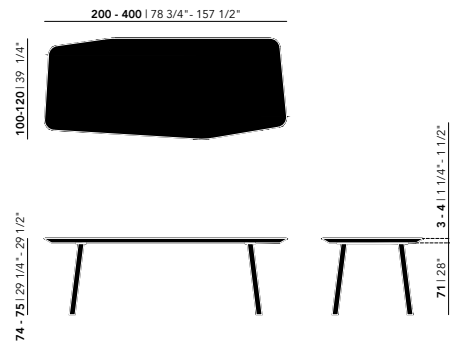

Dining Tables | paper

Smart collection | Oak natural lacquer

Tabletop
Oak natural lacquer | see all finish options on page 337

Frame
Steel | black (9005), white (9016), Brown (FT8011), Ivory (FT1015)
Oak | see all finish options on page 337

Length (cm)	Width (cm)	Thickness (cm)	Height (cm)	Standard edge Price (incl. VAT)	Chamfered, Radius & Round** edge finish Price (incl. VAT)
200	100	3	74	€ 2.219,00	€ 2.369,00
220	100	3	74	€ 2.289,00	€ 2.439,00
240	100	3	74	€ 2.369,00	€ 2.519,00
260	100	3	74	€ 2.469,00	€ 2.619,00
280	100	3	74	€ 2.559,00	€ 2.709,00
300	100	3	74	€ 2.669,00	€ 2.819,00
200	100	4	75	€ 2.379,00	€ 2.529,00
220	100	4	75	€ 2.499,00	€ 2.649,00
240	100	4	75	€ 2.599,00	€ 2.749,00
260	100	4	75	€ 2.739,00	€ 2.889,00
280	100	4	75	€ 2.819,00	€ 2.969,00
300	100	4	75	€ 2.939,00	€ 3.089,00

For table lengths of 280 cm and above, a tabletop thickness of 4 cm is advised to ensure structural stability and prevent deflection. Soft & Taper tables in these dimensions are therefore exclusively available with a 4 cm tabletop.

Other dimensions are available on request. Please contact us for options and pricing.

* Not available in combination with lengths of 350 & 400 cm

** Only applicable to the Soft collection. Available only with round edge finish (RE).

** Available in additional colors: Butter Yellow (0520), Cobalt Blue (5013), and Olive Green (6003).

*** Not available in combination with lengths of 350 & 400 cm. Available only with standard edge finish (STD)