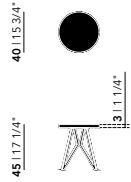

Oak

Butterfly Quadpod Coffee Table | round

New Co Coffee Table 40 | round

New Co Coffee Table 50 | round

Butterfly Quadpod Coffee Table | round

Diameter (cm)	Thickness (cm)	Height (cm)	Price (incl. VAT)
40	3	45	€ 339,00