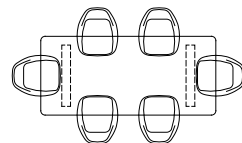

138 cm | 54 1/4"
Frame position C