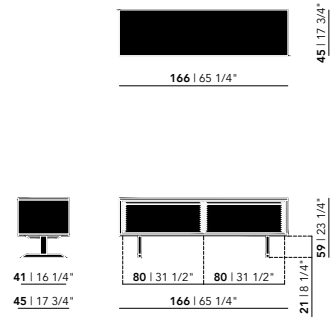

Dressers

The Dresser

The Dresser | 21