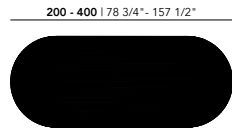

90 - 100 | 35 1/2\"/>