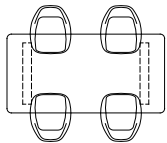

130 cm | 51 1/4"
Frame position B