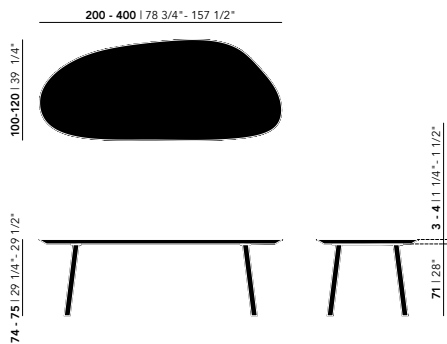

For lengths from 280 cm upwards, a 4 cm tabletop is recommended to ensure stability and prevent deflection.

Other dimensions are available on request. Please contact us for options and pricing.

* Not available in combination with lengths of 350 & 400 cm

** Only applicable to the Federico collection. Available only with smooth edge finish (SE), see page 339.

Dining Tables | blob

Smart collection | Oak natural lacquer

Slot

Paste*

Butterfly Wood*

Federico**

Length (cm)	Width (cm)	Thickness (cm)	Height (cm)	Standard edge Price (incl. VAT)	Chamfered & Radius edge Price (incl. VAT)
200	100	3	74	€ 2.419,00	€ 2.569,00
220	100	3	74	€ 2.489,00	€ 2.639,00
240	100	3	74	€ 2.569,00	€ 2.719,00
260	100	3	74	€ 2.679,00	€ 2.829,00
280	100	3	74	€ 2.769,00	€ 2.919,00
300	100	3	74	€ 2.869,00	€ 3.019,00
200	100	4	75	€ 2.579,00	€ 2.729,00
220	100	4	75	€ 2.709,00	€ 2.859,00
240	100	4	75	€ 2.809,00	€ 2.959,00
260	100	4	75	€ 2.939,00	€ 3.089,00
280	100	4	75	€ 3.019,00	€ 3.169,00
300	100	4	75	€ 3.149,00	€ 3.299,00