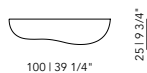

Shelves

Blob Shelves

Blob Shelf 100 Left
code: BLOB100LSH
width: 100 cm
height: 3 cm
depth: 25 cm

Blob Shelf 150 Left
code: BLOB150LSH
width: 150 cm
height: 3 cm
depth: 30 cm

Blob Shelf 200 Left
code: BLOB200LSH
width: 200 cm
height: 3 cm
depth: 30 cm