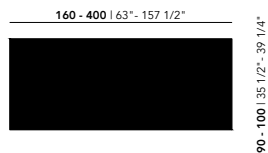

Tabletop

HPL Fenix | see all finish options on page 338

Frame

Steel | black (9005), white (9016), Brown (FT8011), Ivory (FT1015)

Oak | see all finish options on page 337

Other dimensions are available on request. Please contact us for options and pricing.

* Not available in combination with lengths of 350 & 400 cm