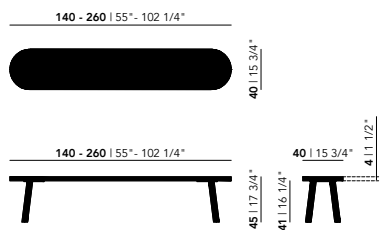

Walnut

Butterfly Bench New Classic Bench Slim X-type Bench Cross* Bench Butterfly Wood Bench

Base Bench Legno Bench Paste Bench Turn Bench

Length (cm)	Width (cm)	Thickness (cm)	Height (cm)	Standard edge Price (incl. VAT)	Chamfered & Radius edge Price (incl. VAT)
140	40	4	45	€ 1.969,00	€ 2.044,00
160	40	4	45	€ 1.999,00	€ 2.074,00
180	40	4	45	€ 2.029,00	€ 2.104,00
200	40	4	45	€ 2.069,00	€ 2.144,00
220	40	4	45	€ 2.109,00	€ 2.184,00
240	40	4	45	€ 2.149,00	€ 2.224,00
260	40	4	45	€ 2.179,00	€ 2.254,00