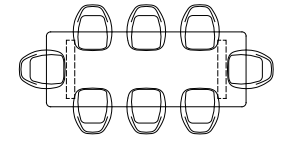

178 cm | 70"
Frame position C