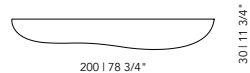

Blob Shelf 200 Right
code: BLOB200RSH
width: 200 cm
height: 3 cm
depth: 30 cm

Finish options

Oak | see all finish options on page 337

Walnut | see all finish options on page 337

Smart collection | Oak natural lacquer

Model	Length (cm)	Depth (cm)	Thickness (cm)	Price (incl. VAT)
BLOB100LSH	100	25	3	€ 499,00
BLOB150LSH	150	30	3	€ 599,00
BLOB200LSH	200	30	3	€ 699,00
BLOB100RSH	100	30	3	€ 499,00
BLOB150RSH	150	30	3	€ 599,00
BLOB200RSH	200	30	3	€ 699,00

Oak

Model	Length (cm)	Depth (cm)	Thickness (cm)	Price (incl. VAT)
BLOB100LSH	100	25	3	€ 519,00
BLOB150LSH	150	30	3	€ 619,00
BLOB200LSH	200	30	3	€ 719,00
BLOB100RSH	100	30	3	€ 519,00
BLOB150RSH	150	30	3	€ 619,00
BLOB200RSH	200	30	3	€ 719,00

Walnut

Model	Length (cm)	Depth (cm)	Thickness (cm)	Price (incl. VAT)
BLOB100LSH	100	25	3	€ 669,00
BLOB150LSH	150	30	3	€ 779,00
BLOB200LSH	200	30	3	€ 879,00
BLOB100RSH	100	30	3	€ 669,00
BLOB150RSH	150	30	3	€ 779,00
BLOB200RSH	200	30	3	€ 879,00

* The shelves are delivered with wall shelf supports.

* Wall plugs not included