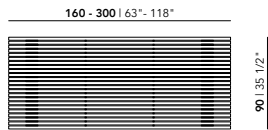

Outdoor Collection

Dining Tables

standard

Elements*

Length (cm)	Width (cm)	Thickness (cm)	Height (cm)	Iroko Price (incl. VAT)
160	90	4	75	€ 2.929,00
180	90	4	75	€ 3.019,00
200	90	4	75	€ 3.119,00
220	90	4	75	€ 3.239,00
240	90	4	75	€ 3.339,00
260	90	4	75	€ 3.419,00
280	90	4	75	€ 3.529,00
300	90	4	75	€ 3.639,00

Tabletop

*Iroko | untreated

Frame

*Iroko | untreated

*small size deviations may occur (1-3%)