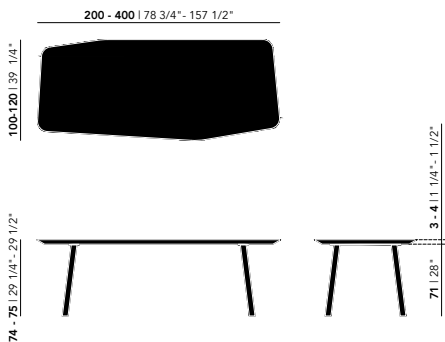

For lengths from 280 cm upwards, a 4 cm tabletop is recommended to ensure stability and prevent deflection. Other dimensions are available on request. Please contact us for options and pricing.

* Not available in combination with lengths of 350 & 400 cm

* Not available in combination with lengths of 350 & 400 cm

** Only applicable to the Federico collection. Available only with smooth edge finish (SE), see page 339.

Dining Tables | paper

Oak

Slot

Paste*

Butterfly Wood*

Federico**

Length (cm)	Width (cm)	Thickness (cm)	Height (cm)	Standard edge Price (incl. VAT)	Chamfered & Radius edge Price (incl. VAT)
200	100	3	74	€ 2.679,00	€ 2.829,00
220	100	3	74	€ 2.769,00	€ 2.919,00
240	100	3	74	€ 2.869,00	€ 3.019,00
260	100	3	74	€ 2.979,00	€ 3.129,00
280	100	3	74	€ 3.069,00	€ 3.219,00
300	100	3	74	€ 3.199,00	€ 3.349,00
200	100	4	75	€ 2.869,00	€ 3.019,00
220	100	4	75	€ 2.999,00	€ 3.149,00
240	100	4	75	€ 3.119,00	€ 3.269,00
260	100	4	75	€ 3.259,00	€ 3.409,00
280	100	4	75	€ 3.349,00	€ 3.499,00
300	100	4	75	€ 3.499,00	€ 3.649,00
350	120	4	75	€ 11.009,00	€ 11.159,00
400	120	4	75	€ 11.389,00	€ 11.539,00