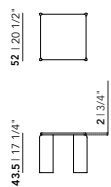

Soft Coffee Table 50 | square