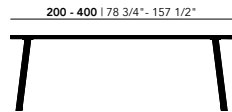

74 - 75 | 29 1/4\"/>

90 - 100 | 35 1/2\"/>

3 - 4 | 1 1/4\"/>

71 | 28\"/>

Tabletop

Oak | see all finish options on page 337

Frame

Oak | see all finish options on page 337

Length (cm)	Width (cm)	Thickness (cm)	Height (cm)	Standard edge Price (incl. VAT)	Chamfered & Radius edge Price (incl. VAT)
200	90	3	74	€ 2.569,00	€ 2.719,00
220	90	3	74	€ 2.639,00	€ 2.789,00
240	90	3	74	€ 2.759,00	€ 2.909,00
260	90	3	74	€ 2.849,00	€ 2.999,00
280	90	3	74	€ 2.939,00	€ 3.089,00
300	90	3	74	€ 3.029,00	€ 3.179,00
200	100	3	74	€ 2.679,00	€ 2.829,00
220	100	3	74	€ 2.769,00	€ 2.919,00
240	100	3	74	€ 2.869,00	€ 3.019,00
260	100	3	74	€ 2.979,00	€ 3.129,00
280	100	3	74	€ 3.069,00	€ 3.219,00
300	100	3	74	€ 3.199,00	€ 3.349,00
200	90	4	75	€ 2.749,00	€ 2.899,00
220	90	4	75	€ 2.859,00	€ 3.009,00
240	90	4	75	€ 2.979,00	€ 3.129,00
260	90	4	75	€ 3.059,00	€ 3.209,00
280	90	4	75	€ 3.199,00	€ 3.349,00
300	90	4	75	€ 3.299,00	€ 3.449,00
350	90	4	75	€ 10.359,00	€ 10.499,00
400	90	4	75	€ 10.639,00	€ 10.789,00
200	100	4	75	€ 2.869,00	€ 3.019,00
220	100	4	75	€ 2.999,00	€ 3.149,00
240	100	4	75	€ 3.119,00	€ 3.269,00
260	100	4	75	€ 3.259,00	€ 3.409,00
280	100	4	75	€ 3.349,00	€ 3.499,00
300	100	4	75	€ 3.499,00	€ 3.649,00
350	100	4	75	€ 10.559,00	€ 10.709,00
400	100	4	75	€ 10.879,00	€ 11.029,00

For lengths from 280 cm upwards, a 4 cm tabletop is recommended to ensure stability and prevent deflection. Other dimensions are available on request. Please contact us for options and pricing.

* Not available in combination with lengths of 350 & 400 cm

** Only applicable to the Federico collection. Available only with smooth edge finish (SE), see page 339.