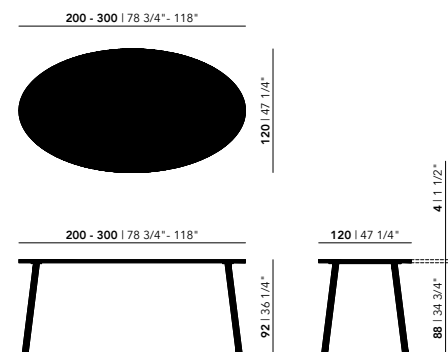

Length (cm)	Width (cm)	Thickness (cm)	Height (cm)	Standard edge Price (incl. VAT)	Chamfered & Radius edge Price (incl. VAT)
200	120	4	92/105	€ 4.559,00	€ 4.709,00
220	120	4	92/105	€ 4.679,00	€ 4.829,00
240	120	4	92/105	€ 4.909,00	€ 5.059,00
260	120	4	92/105	€ 5.139,00	€ 5.289,00
280	120	4	92/105	€ 5.439,00	€ 5.589,00
300	120	4	92/105	€ 5.619,00	€ 5.769,00

92 Height (cm)