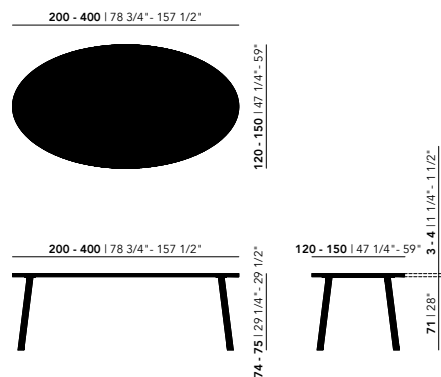

Tabletop

Oak | see all finish options on page 337

Frame

Oak | see all finish options on page 337

For lengths from 280 cm upwards, a 4 cm tabletop is recommended to ensure stability and prevent deflection. Other dimensions are available on request. Please contact us for options and pricing.

* Not available in combination with lengths of 350 & 400 cm

** Only applicable to the Federico collection. Available only with smooth edge finish (SE), see page 339.

Dining Tables | oval

Oak

Slot

Paste**

Butterfly Wood*

Federico**

Length (cm)	Width (cm)	Thickness (cm)	Height (cm)	Standard edge Price (incl. VAT)	Chamfered & Radius edge Price (incl. VAT)
200	120	3	74	€ 2.869,00	€ 3.019,00
220	120	3	74	€ 2.999,00	€ 3.149,00
240	120	3	74	€ 3.139,00	€ 3.289,00
260	120	3	74	€ 3.259,00	€ 3.409,00
280	120	3	74	€ 3.359,00	€ 3.509,00
300	120	3	74	€ 3.509,00	€ 3.659,00
200	120	4	75	€ 3.119,00	€ 3.269,00
220	120	4	75	€ 3.269,00	€ 3.419,00
240	120	4	75	€ 3.419,00	€ 3.569,00
260	120	4	75	€ 3.569,00	€ 3.719,00
280	120	4	75	€ 3.709,00	€ 3.859,00
300	120	4	75	€ 3.879,00	€ 4.029,00