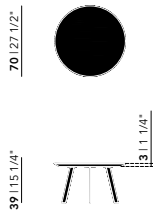

Diameter (cm)	Thickness (cm)	Height (cm)	Price (incl. VAT)
40	3	45	€ 549,00

New Co Coffee Table | round

Diameter (cm)	Thickness (cm)	Height (cm)	Price (incl. VAT)
40	3	49	€ 489,00
50	3	44	€ 599,00
70	3	39	€ 709,00
90	3	34	€ 1.029,00

New Co Coffee Table 70 | round