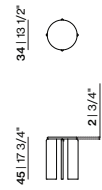

Coffee Tables | Soft

Oak

round edge

Soft Coffee Table 32 | round