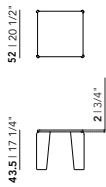

Taper Coffee Table 50 | square