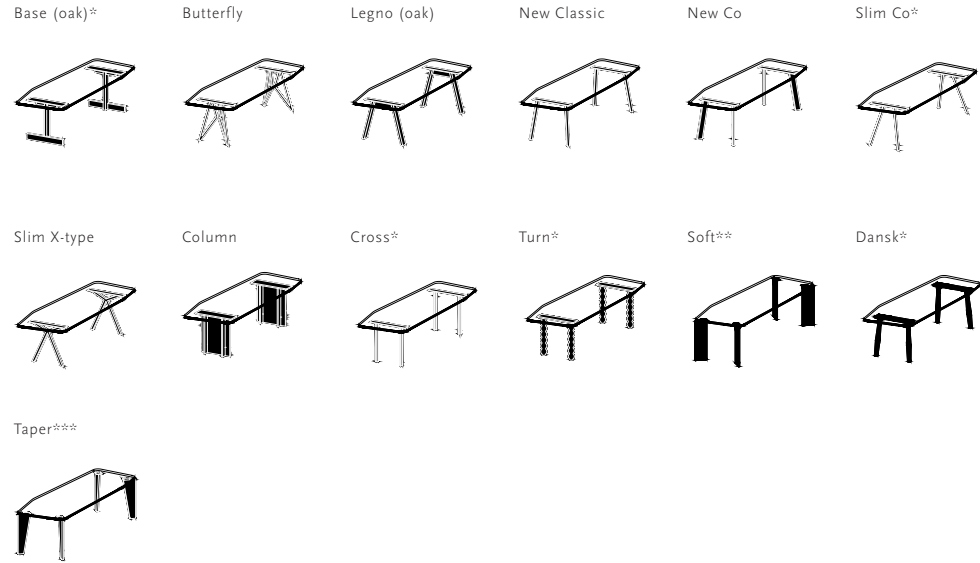

Dining Tables | paper

Smart collection | Oak natural lacquer

Tabletop
Oak natural lacquer | see all finish options on page 337

Frame
Steel | black (9005), white (9016), Brown (FT8011), Ivory (FT1015)
Oak | see all finish options on page 337

Length (cm)	Width (cm)	Thickness (cm)	Height (cm)	Standard edge Price (incl. VAT)	Chamfered, Radius & Round** edge finish Price (incl. VAT)
200	100	3	74	€ 2.219,00	€ 2.369,00
220	100	3	74	€ 2.289,00	€ 2.439,00
240	100	3	74	€ 2.369,00	€ 2.519,00
260	100	3	74	€ 2.469,00	€ 2.619,00
280	100	3	74	€ 2.559,00	€ 2.709,00
300	100	3	74	€ 2.669,00	€ 2.819,00
200	100	4	75	€ 2.379,00	€ 2.529,00
220	100	4	75	€ 2.499,00	€ 2.649,00
240	100	4	75	€ 2.599,00	€ 2.749,00
260	100	4	75	€ 2.739,00	€ 2.889,00
280	100	4	75	€ 2.819,00	€ 2.969,00
300	100	4	75	€ 2.939,00	€ 3.089,00

For table lengths of 280 cm and above, a tabletop thickness of 4 cm is advised to ensure structural stability and prevent deflection. Soft & Taper tables in these dimensions are therefore exclusively available with a 4 cm tabletop.

Other dimensions are available on request. Please contact us for options and pricing.

* Not available in combination with lengths of 350 & 400 cm

** Only applicable to the Soft collection. Available only with round edge finish (RE).

** Available in additional colors: Butter Yellow (0520), Cobalt Blue (5013), and Olive Green (6003).

*** Not available in combination with lengths of 350 & 400 cm. Available only with standard edge finish (STD)