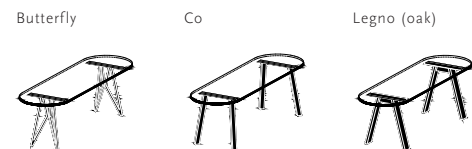

* Not available in combination with lengths of 350 & 400 cm

Dining Tables High | flat oval

Oak

Length (cm)	Width (cm)	Thickness (cm)	Height (cm)	Standard edge Price (incl. VAT)	Chamfered & Radius edge Price (incl. VAT)
200	90	4	92/105	€ 2.699,00	€ 2.829,00
220	90	4	92/105	€ 2.809,00	€ 2.929,00
240	90	4	92/105	€ 2.939,00	€ 3.059,00
260	90	4	92/105	€ 3.019,00	€ 3.139,00
280	90	4	92/105	€ 3.149,00	€ 3.259,00
300	90	4	92/105	€ 3.259,00	€ 3.379,00
200	100	4	92/105	€ 2.819,00	€ 2.969,00
220	100	4	92/105	€ 2.959,00	€ 3.109,00
240	100	4	92/105	€ 3.069,00	€ 3.219,00
260	100	4	92/105	€ 3.209,00	€ 3.359,00
280	100	4	92/105	€ 3.309,00	€ 3.459,00
300	100	4	92/105	€ 3.439,00	€ 3.589,00

92 Height (cm)

105 Height (cm)

Tabletop

Oak | see all finish options on page 337

Frame

Steel | black (9005), white (9016), Brown (FT8011), Ivory (FT1015)

Oak | see all finish options on page 337

Other dimensions are available on request. Please contact us for options and pricing.

** Only applicable to the Soft collection. Available only with round edge finish (RE).

Dining Tables High | flat oval

Smart collection | Oak natural lacquer

Length (cm)	Width (cm)	Thickness (cm)	Height (cm)	Standard edge Price (incl. VAT)	Chamfered & Radius edge Price (incl. VAT)
200	90	4	92/105	€ 2.419,00	€ 2.569,00
220	90	4	92/105	€ 2.509,00	€ 2.659,00
240	90	4	92/105	€ 2.629,00	€ 2.779,00
260	90	4	92/105	€ 2.699,00	€ 2.849,00
280	90	4	92/105	€ 2.819,00	€ 2.969,00
300	90	4	92/105	€ 2.909,00	€ 3.059,00
200	100	4	92/105	€ 2.519,00	€ 2.669,00
220	100	4	92/105	€ 2.649,00	€ 2.799,00
240	100	4	92/105	€ 2.759,00	€ 2.909,00
260	100	4	92/105	€ 2.869,00	€ 3.019,00
280	100	4	92/105	€ 2.949,00	€ 3.099,00
300	100	4	92/105	€ 3.079,00	€ 3.229,00