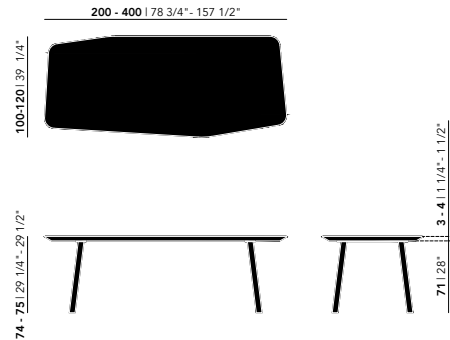

Tabletop

Oak | see all finish options on page 337

Frame

Steel | black (9005), white (9016), Brown (FT8011), Ivory (FT1015)

Oak | see all finish options on page 337

Length (cm)	Width (cm)	Thickness (cm)	Height (cm)	Standard edge Price (incl. VAT)	Chamfered, Radius & Round** edge finish Price (incl. VAT)
200	100	3	74	€ 2.479,00	€ 2.629,00
220	100	3	74	€ 2.569,00	€ 2.719,00
240	100	3	74	€ 2.659,00	€ 2.809,00
260	100	3	74	€ 2.769,00	€ 2.919,00
280	100	3	74	€ 2.869,00	€ 3.019,00
300	100	3	74	€ 2.989,00	€ 3.139,00
200	100	4	75	€ 2.659,00	€ 2.809,00
220	100	4	75	€ 2.799,00	€ 2.949,00
240	100	4	75	€ 2.919,00	€ 3.069,00
260	100	4	75	€ 3.049,00	€ 3.199,00
280	100	4	75	€ 3.149,00	€ 3.299,00
300	100	4	75	€ 3.289,00	€ 3.439,00
350	120	4	75	€ 9.279,00	€ 9.429,00
400	120	4	75	€ 9.659,00	€ 9.809,00

For table lengths of 280 cm and above, a tabletop thickness of 4 cm is advised to ensure structural stability and prevent deflection.

Soft & Taper tables in these dimensions are therefore exclusively available with a 4 cm tabletop.

Other dimensions are available on request. Please contact us for options and pricing.

* Not available in combination with lengths of 350 & 400 cm

** Only applicable to the Soft collection. Available only with round edge finish (RE).

** Available in additional colors: Butter Yellow (0520), Cobalt Blue (5013), and Olive Green (6003).

*** Not available in combination with lengths of 350 & 400 cm. Available only with standard edge finish (STD)