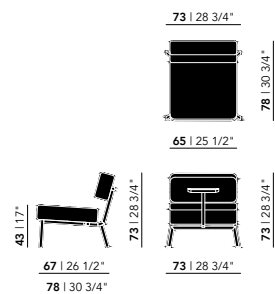

Sofas & Lounge Chairs

Ode Lounge Without Armrests

Ode Lounge Chair Without Armrests | 1 seater