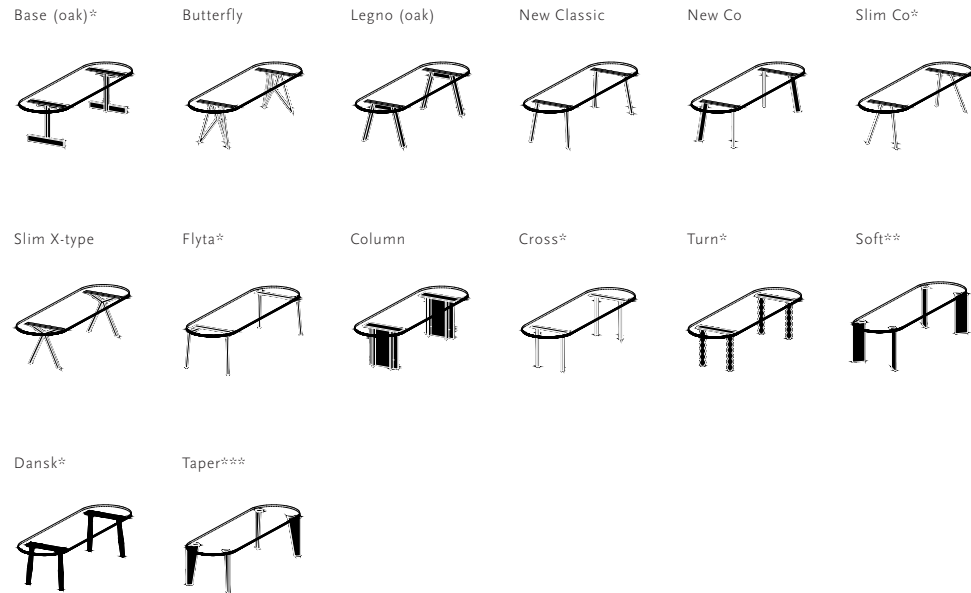

Dining Tables | flat oval

Smart collection | Oak natural lacquer

Tabletop
Oak natural lacquer | see all finish options on page 337

Frame
Steel | black (9005), white (9016), Brown (FT8011), Ivory (FT1015)
Oak | see all finish options on page 337

Length (cm)	Width (cm)	Thickness (cm)	Height (cm)	Standard edge Price (incl. VAT)	Chamfered, Radius & Round** edge finish Price (incl. VAT)
200	90	3	74	€ 2.109,00	€ 2.259,00
220	90	3	74	€ 2.189,00	€ 2.339,00
240	90	3	74	€ 2.279,00	€ 2.429,00
260	90	3	74	€ 2.359,00	€ 2.509,00
280	90	3	74	€ 2.439,00	€ 2.589,00
300	90	3	74	€ 2.529,00	€ 2.679,00
200	100	3	74	€ 2.219,00	€ 2.369,00
220	100	3	74	€ 2.289,00	€ 2.439,00
240	100	3	74	€ 2.369,00	€ 2.519,00
260	100	3	74	€ 2.469,00	€ 2.619,00
280	100	3	74	€ 2.559,00	€ 2.709,00
300	100	3	74	€ 2.669,00	€ 2.819,00
200	90	4	75	€ 2.279,00	€ 2.429,00
220	90	4	75	€ 2.369,00	€ 2.519,00
240	90	4	75	€ 2.489,00	€ 2.639,00
260	90	4	75	€ 2.559,00	€ 2.709,00
280	90	4	75	€ 2.679,00	€ 2.829,00
300	90	4	75	€ 2.769,00	€ 2.919,00
200	100	4	75	€ 2.379,00	€ 2.529,00
220	100	4	75	€ 2.499,00	€ 2.649,00
240	100	4	75	€ 2.599,00	€ 2.749,00
260	100	4	75	€ 2.739,00	€ 2.889,00
280	100	4	75	€ 2.819,00	€ 2.969,00
300	100	4	75	€ 2.939,00	€ 3.089,00

For table lengths of 280 cm and above, a tabletop thickness of 4 cm is advised to ensure structural stability and prevent deflection. Soft & Taper tables in these dimensions are therefore exclusively available with a 4 cm tabletop.

Other dimensions are available on request. Please contact us for options and pricing.

* Not available in combination with lengths of 350 & 400 cm

** Only applicable to the Soft collection. Available only with round edge finish (RE).

*** Available in additional colors: Butter Yellow (0520), Cobalt Blue (5013), and Olive Green (6003).

**** Not available in combination with lengths of 350 & 400 cm. Available only with standard edge finish (STD)