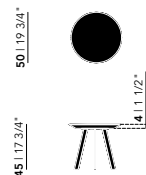

Coffee Tables

HPL Unilin | smart collection

Butterfly Quadpod Coffee Table | round

Diameter (cm)	Thickness (cm)	Height (cm)	Price (incl. VAT)
40	4	46	€ 389,00

New Co Coffee Table | round

Diameter (cm)	Thickness (cm)	Height (cm)	Price (incl. VAT)
40	4	50	€ 389,00
50	4	45	€ 459,00
70	4	40	€ 519,00
90	4	35	€ 639,00

New Co Coffee Table | square

Length (cm)	Width (cm)	Thickness (cm)	Height (cm)	Price (incl. VAT)
50	50	4	45	€ 519,00
70	70	4	40	€ 579,00
90	90	4	35	€ 709,00

New Co Coffee Table | rectangular

Length (cm)	Width (cm)	Thickness (cm)	Height (cm)	Price (incl. VAT)
120	50	4	35	€ 789,00

Tabletop

HPL Unilin | see all finish options on page 338

Frame

Steel | black (9005), white (9016), Brown (FT8011), Ivory (FT1015)