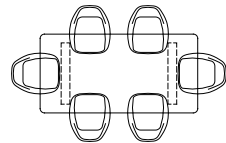

118 cm | 46 1/2"
Frame position C