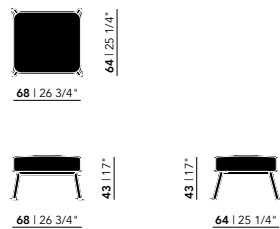

Ode Lounge Ottoman

Seating

Upholstery | see all fabric options on page 336

Frame

Steel | black (9005), white (9016), Brown (FT8011), Ivory

Upholstery Group 0	Price (incl. VAT)
1 seater	€ 839,00
Ottoman	€ 649,00

Upholstery Group 1	Price (incl. VAT)
1 seater	€ 979,00
Ottoman	€ 749,00

Upholstery Group 2	Price (incl. VAT)
1 seater	€ 1.059,00
Ottoman	€ 849,00

Upholstery Group 3	Price (incl. VAT)
1 seater	€ 1.269,00
Ottoman	€ 1.059,00

Upholstery Group 4	Price (incl. VAT)
1 seater	€ 1.579,00
Ottoman	€ 1.339,00