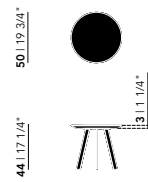

Butterfly Quadpod Coffee Table | round

Diameter (cm)	Thickness (cm)	Height (cm)	Price (incl. VAT)
40	3	45	€ 299,00

New Co Coffee Table | round

Diameter (cm)	Thickness (cm)	Height (cm)	Price (incl. VAT)
40	3	49	€ 279,00
50	3	44	€ 339,00
70	3	39	€ 399,00
90	3	34	€ 529,00