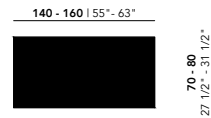

Bistro Tables

Smart collection | Oak natural lacquer

Rest

Central

Tabletop

Oak natural lacquer | see all finish options on page 337

Frame

Steel | black (9005), white (9016), Brown (FT8011), Ivory (FT1015)

Oak | see all finish options on page 337

Diameter (cm)	Thickness (cm)	Height (cm)	Standard edge Price (incl. VAT)	Chamfered & Radius edge Price (incl. VAT)
70	3	75	€ 819,00	€ 819,00
80	3	75	€ 839,00	€ 839,00

Length (cm)	Width (cm)	Thickness (cm)	Height (cm)	Standard edge Price (incl. VAT)	Chamfered & Radius edge Price (incl. VAT)
70	70	3	75	€ 819,00	€ 819,00
80	80	3	75	€ 839,00	€ 839,00

Length (cm)	Width (cm)	Thickness (cm)	Height (cm)	Standard edge Price (incl. VAT)	Chamfered & Radius edge Price (incl. VAT)
140	70	3	75	€ 1.359,00	€ 1.359,00
160	80	3	75	€ 1.399,00	€ 1.399,00

Diameter (cm)	Thickness (cm)	Height (cm)	Standard edge Price (incl. VAT)	Chamfered & Radius edge Price (incl. VAT)
70	4	75	€ 1.019,00	€ 1.019,00
80	4	75	€ 1.049,00	€ 1.049,00

Length (cm)	Width (cm)	Thickness (cm)	Height (cm)	Standard edge Price (incl. VAT)	Chamfered & Radius edge Price (incl. VAT)
70	70	4	75	€ 1.019,00	€ 1.019,00
80	80	4	75	€ 1.049,00	€ 1.049,00

Length (cm)	Width (cm)	Thickness (cm)	Height (cm)	Standard edge Price (incl. VAT)	Chamfered & Radius edge Price (incl. VAT)
140	70	4	75	€ 1.699,00	€ 1.699,00
160	80	4	75	€ 1.739,00	€ 1.739,00

Other dimensions are available on request. Please contact us for options and pricing.