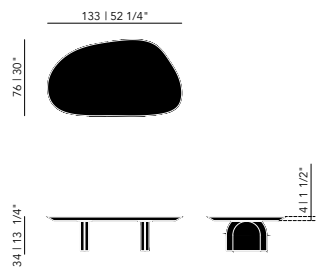

Coffee Tables | Slot

Oak & Walnut

Slot Coffee Table

Oak natural lacquer

Length (cm)	Width (cm)	Thickness (cm)	Height (cm)	Price (incl. VAT)
133	76	3	33	€ 999,00
133	76	4	34	€ 1.149,00

Oak

Length (cm)	Width (cm)	Thickness (cm)	Height (cm)	Price (incl. VAT)
133	76	3	33	€ 1.199,00
133	76	4	34	€ 1.299,00

Walnut

Length (cm)	Width (cm)	Thickness (cm)	Height (cm)	Price (incl. VAT)
133	76	3	33	€ 1919,00
133	76	4	34	€ 2019,00

Table top

Oak | see all finish options on page 337

Walnut | see all finish options on page 337

Frame

Oak | see all finish options on page 337

Walnut | see all finish options on page 337