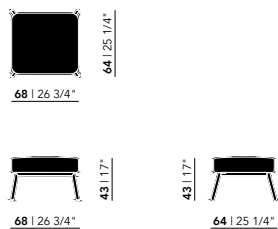

Ode Lounge Ottoman

Upholstery Group 0	Price (incl. VAT)
1 seater	€ 909,00
Ottoman	€ 649,00

Upholstery Group 1	Price (incl. VAT)
1 seater	€ 1.059,00
Ottoman	€ 749,00

Upholstery Group 2	Price (incl. VAT)
1 seater	€ 1.139,00
Ottoman	€ 849,00

Upholstery Group 3	Price (incl. VAT)
1 seater	€ 1.339,00
Ottoman	€ 1.059,00

Upholstery Group 4	Price (incl. VAT)
1 seater	€ 1.639,00
Ottoman	€ 1.339,00

Seating

Upholstery | see all fabric options on page 336

Armrests

Oak | see all finish options on page 337

Frame

Steel | black (9005), white (9016), Brown (FT8011), Ivory