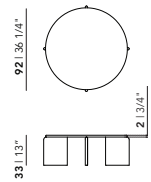

Soft Coffee Table 90 | round