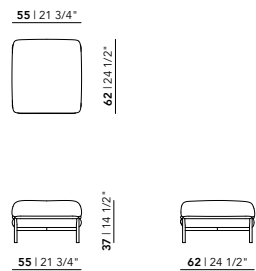

Bond Lounge Ottoman | BONDOTSO

Seating

Upholstery | see all fabric options on page 336

Frame

Steel | black (9005), white (9016), Brown (FT8011), Ivory (FT1015)

Upholstery Group 0	Code	Price (incl. VAT)
1 seater	BOND1oSO	€ 1.029,00
Ottoman	BONDOTSO	€ 679,00

Upholstery Group 1	Code	Price (incl. VAT)
1 seater	BOND1oSO	€ 1.129,00
Ottoman	BONDOTSO	€ 709,00

Upholstery Group 2	Code	Price (incl. VAT)
1 seater	BOND1oSO	€ 1.179,00
Ottoman	BONDOTSO	€ 749,00

Upholstery Group 3	Code	Price (incl. VAT)
1 seater	BOND1oSO	€ 1.379,00
Ottoman	BONDOTSO	€ 899,00

Upholstery Group 4	Code	Price (incl. VAT)
1 seater	BOND1oSO	€ 1.599,00
Ottoman	BONDOTSO	€ 959,00