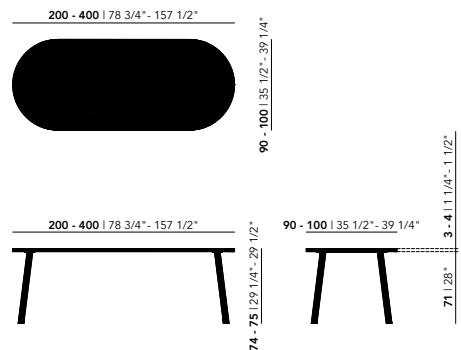

Dining Tables | flat oval

Smart collection | Oak natural lacquer

Tabletop
Oak natural lacquer | see all finish options on page 337

Frame
Steel | black (9005), white (9016), Brown (FT8011), Ivory (FT1015)
Oak | see all finish options on page 337

Length (cm)	Width (cm)	Thickness (cm)	Height (cm)	Standard edge Price (incl. VAT)	Chamfered, Radius & Round** edge finish Price (incl. VAT)
200	90	3	74	€ 2.109,00	€ 2.259,00
220	90	3	74	€ 2.189,00	€ 2.339,00
240	90	3	74	€ 2.279,00	€ 2.429,00
260	90	3	74	€ 2.359,00	€ 2.509,00
280	90	3	74	€ 2.439,00	€ 2.589,00
300	90	3	74	€ 2.529,00	€ 2.679,00
200	100	3	74	€ 2.219,00	€ 2.369,00
220	100	3	74	€ 2.289,00	€ 2.439,00
240	100	3	74	€ 2.369,00	€ 2.519,00
260	100	3	74	€ 2.469,00	€ 2.619,00
280	100	3	74	€ 2.559,00	€ 2.709,00
300	100	3	74	€ 2.669,00	€ 2.819,00
200	90	4	75	€ 2.279,00	€ 2.429,00
220	90	4	75	€ 2.369,00	€ 2.519,00
240	90	4	75	€ 2.489,00	€ 2.639,00
260	90	4	75	€ 2.559,00	€ 2.709,00
280	90	4	75	€ 2.679,00	€ 2.829,00
300	90	4	75	€ 2.769,00	€ 2.919,00
200	100	4	75	€ 2.379,00	€ 2.529,00
220	100	4	75	€ 2.499,00	€ 2.649,00
240	100	4	75	€ 2.599,00	€ 2.749,00
260	100	4	75	€ 2.739,00	€ 2.889,00
280	100	4	75	€ 2.819,00	€ 2.969,00
300	100	4	75	€ 2.939,00	€ 3.089,00

For table lengths of 280 cm and above, a tabletop thickness of 4 cm is advised to ensure structural stability and prevent deflection. Soft & Taper tables in these dimensions are therefore exclusively available with a 4 cm tabletop.

Other dimensions are available on request. Please contact us for options and pricing.

* Not available in combination with lengths of 350 & 400 cm

** Only applicable to the Soft collection. Available only with round edge finish (RE).

*** Available in additional colors: Butter Yellow (0520), Cobalt Blue (5013), and Olive Green (6003).

**** Not available in combination with lengths of 350 & 400 cm. Available only with standard edge finish (STD)