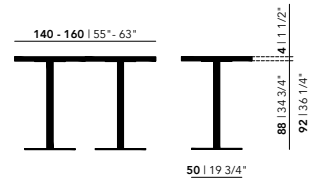

Bistro Tables High

Smart collection | Oak natural lacquer

Central 92 or 105 (cm)

Rest 92 or 105 (cm)

70 - 80
27 1/2" - 31 1/2"

70 - 80
27 1/2" - 31 1/2"

140 - 160 | 55° - 63°

92 Height (cm)