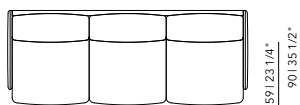

Modulo Sofa | 2.5 seater

Code: mod35

Modulo Sofa | 3 seater

Code: mod40