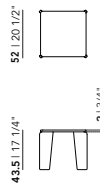

Taper Coffee Table 50 | square