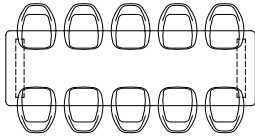

300 cm | 118"

262 cm | 103 1/4"
Frame position A