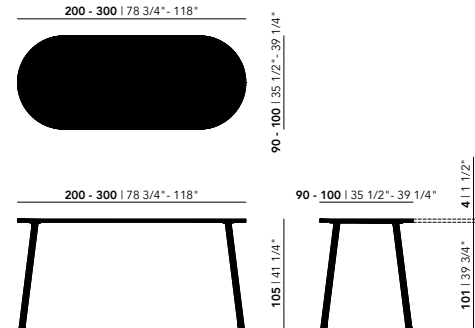

105 Height (cm)