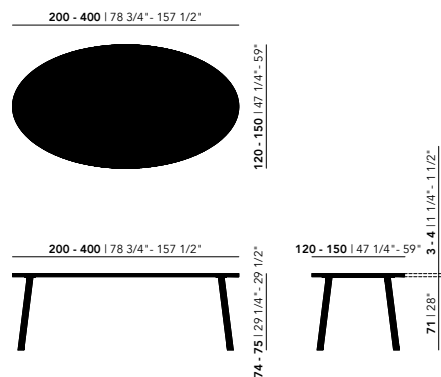

For lengths from 280 cm upwards, a 4 cm tabletop is recommended to ensure stability and prevent deflection.

Soft & Taper tables from 280 cm upwards are only available with a thickness of 4cm.

Other dimensions are available on request. Please contact us for options and pricing.

Butterfly Wood*

Federico**

Length (cm)	Width (cm)	Thickness (cm)	Height (cm)	Standard edge Price (incl. VAT)	Chamfered & Radius edge Price (incl. VAT)
200	120	3	74	€ 5.239,00	€ 5.389,00
220	120	3	74	€ 5.319,00	€ 5.469,00
240	120	3	74	€ 5.509,00	€ 5.659,00
260	120	3	74	€ 5.719,00	€ 5.869,00
280	120	3	74	€ 5.969,00	€ 6.119,00
300	120	3	74	€ 6.119,00	€ 6.269,00
200	120	4	75	€ 5.839,00	€ 5.989,00
220	120	4	75	€ 5.949,00	€ 6.099,00
240	120	4	75	€ 6.179,00	€ 6.329,00
260	120	4	75	€ 6.419,00	€ 6.569,00
280	120	4	75	€ 6.719,00	€ 6.869,00
300	120	4	75	€ 6.879,00	€ 7.029,00