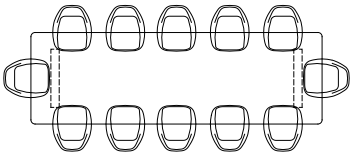

288 cm | 113 1/2"

400 cm | 157 1/2"