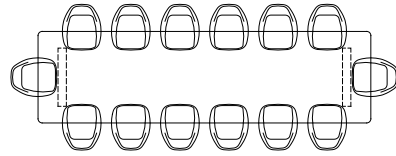

328 cm | 133"

How many chairs fit a dining table

Flat oval

The chair used in the example has a width of 46,5 cm. The frames of the flat oval tables can be positioned 39 (A), 43 (B) or 49 (C) cm from the sides. The exact space between the frames depends on the type of table frame. The frames of the 350 and 400 cm tables have a fixed position. You do not have to decide on the positioning when you purchase the table. All mounting positions are already in the tabletop so you can always change the position yourself.

200 cm | 78 3/4"