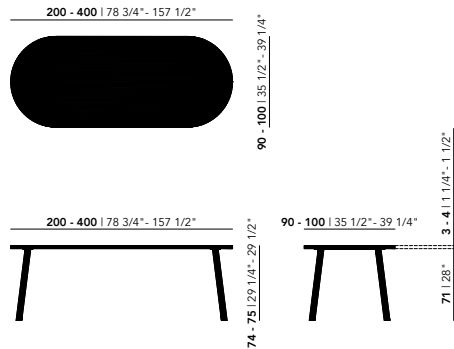

Dining Tables | flat oval

Walnut

Slot

Paste*

Butterfly Wood*

Federico**

Tabletop

Walnut | see all finish options on page 337

Frame

Walnut | see all finish options on page 337

Length (cm)	Width (cm)	Thickness (cm)	Height (cm)	Standard edge Price (incl. VAT)	Chamfered & Radius edge Price (incl. VAT)
200	90	3	74	€ 4.829,00	€ 4.979,00
220	90	3	74	€ 4.909,00	€ 5.059,00
240	90	3	74	€ 5.089,00	€ 5.239,00
260	90	3	74	€ 5.269,00	€ 5.419,00
280	90	3	74	€ 5.489,00	€ 5.639,00
300	90	3	74	€ 5.609,00	€ 5.759,00
200	100	3	74	€ 4.929,00	€ 5.079,00
220	100	3	74	€ 4.989,00	€ 5.139,00
240	100	3	74	€ 5.159,00	€ 5.309,00
260	100	3	74	€ 5.349,00	€ 5.499,00
280	100	3	74	€ 5.609,00	€ 5.759,00
300	100	3	74	€ 5.719,00	€ 5.869,00
200	90	4	75	€ 5.379,00	€ 5.529,00
220	90	4	75	€ 5.459,00	€ 5.609,00
240	90	4	75	€ 5.679,00	€ 5.829,00
260	90	4	75	€ 5.869,00	€ 6.019,00
280	90	4	75	€ 6.129,00	€ 6.279,00
300	90	4	75	€ 6.279,00	€ 6.429,00
350	90	4	75	€ 9.299,00	€ 9.449,00
400	90	4	75	€ 9.519,00	€ 9.669,00
200	100	4	75	€ 5.459,00	€ 5.609,00
220	100	4	75	€ 5.569,00	€ 5.719,00
240	100	4	75	€ 5.779,00	€ 5.929,00
260	100	4	75	€ 5.999,00	€ 6.149,00
280	100	4	75	€ 6.269,00	€ 6.419,00
300	100	4	75	€ 6.419,00	€ 6.569,00
350	100	4	75	€ 9.469,00	€ 9.619,00
400	100	4	75	€ 9.709,00	€ 9.859,00

For lengths from 280 cm upwards, a 4 cm tabletop is recommended to ensure stability and prevent deflection.

Soft & Taper tables from 280 cm upwards are only available with a thickness of 4cm.

Other dimensions are available on request. Please contact us for options and pricing.

* Not available in combination with lengths of 350 & 400 cm

** Only applicable to the Federico collection. Available only with smooth edge finish (SE), see page 339.