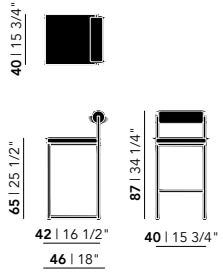

Stools

Bolster

Bolster Stool 65