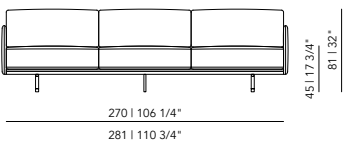

Modulo Sofa | 3.5 seater

Code: mod168

Modulo Lounge Chair | 1 seater

	Price (incl VAT)
Upholstery Group 0	€ 2.119,00
Upholstery Group 1	€ 2.269,00
Upholstery Group 2	€ 2.309,00
Upholstery Group 3	€ 3.259,00
Upholstery Group 4	€ 4.209,00

Modulo Sofa | 2 seater

	Price (incl VAT)
Upholstery Group 0	€ 3.489,00
Upholstery Group 1	€ 3.749,00
Upholstery Group 2	€ 3.839,00
Upholstery Group 3	€ 5.509,00
Upholstery Group 4	€ 7.439,00

Modulo Sofa | 2,5 seater

	Price (incl VAT)
Upholstery Group 0	€ 3.619,00
Upholstery Group 1	€ 3.909,00
Upholstery Group 2	€ 3.979,00
Upholstery Group 3	€ 5.739,00
Upholstery Group 4	€ 7.909,00

Modulo Sofa | 3 seater

	Price (incl VAT)
Upholstery Group 0	€ 4.039,00
Upholstery Group 1	€ 4.349,00
Upholstery Group 2	€ 4.439,00
Upholstery Group 3	€ 6.419,00
Upholstery Group 4	€ 8.809,00

Modulo Sofa | 3,5 seater

	Price (incl VAT)
Upholstery Group 0	€ 4.459,00
Upholstery Group 1	€ 4.799,00
Upholstery Group 2	€ 4.899,00
Upholstery Group 3	€ 7.089,00
Upholstery Group 4	€ 9.789,00

Seating

Upholstery | see all fabric options on page 336

Frame

Steel | see all finish options on page 339