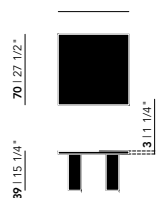

Pillar Coffee Table 70 | square