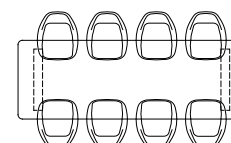

210 cm | 82 3/4"
Frame position B