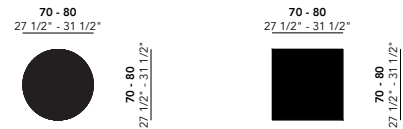

Bistro Tables

Walnut

Rest

Central

Tabletop

Walnut | see all finish options on page 337

Frame

Steel | black (9005), white (9016), Brown (FT8011), Ivory (FT1015)

Diameter (cm)	Thickness (cm)	Height (cm)	Standard edge Price (incl. VAT)	Chamfered & Radius edge Price (incl. VAT)
70	3	92/105	€ 1.149,00	€ 1.149,00
80	3	92/105	€ 1.179,00	€ 1.179,00

Length (cm)	Width (cm)	Thickness (cm)	Height (cm)	Standard edge Price (incl. VAT)	Chamfered & Radius edge Price (incl. VAT)
70	70	3	92/105	€ 1.149,00	€ 1.149,00
80	80	3	92/105	€ 1.179,00	€ 1.179,00

Length (cm)	Width (cm)	Thickness (cm)	Height (cm)	Standard edge Price (incl. VAT)	Chamfered & Radius edge Price (incl. VAT)
140	70	3	92/105	€ 1.759,00	€ 1.759,00
160	80	3	92/105	€ 1.789,00	€ 1.789,00

Diameter (cm)	Thickness (cm)	Height (cm)	Standard edge Price (incl. VAT)	Chamfered & Radius edge Price (incl. VAT)
70	4	92/105	€ 1.429,00	€ 1.429,00
80	4	92/105	€ 1.469,00	€ 1.469,00

Length (cm)	Width (cm)	Thickness (cm)	Height (cm)	Standard edge Price (incl. VAT)	Chamfered & Radius edge Price (incl. VAT)
70	70	4	92/105	€ 1.429,00	€ 1.429,00
80	80	4	92/105	€ 1.469,00	€ 1.469,00

Length (cm)	Width (cm)	Thickness (cm)	Height (cm)	Standard edge Price (incl. VAT)	Chamfered & Radius edge Price (incl. VAT)
140	70	4	92/105	€ 2.189,00	€ 2.189,00
160	80	4	92/105	€ 2.229,00	€ 2.229,00

Other dimensions are available on request. Please contact us for options and pricing.