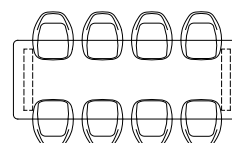

260 cm | 102 1/4"

222 cm | 87 1/2"
Frame position A