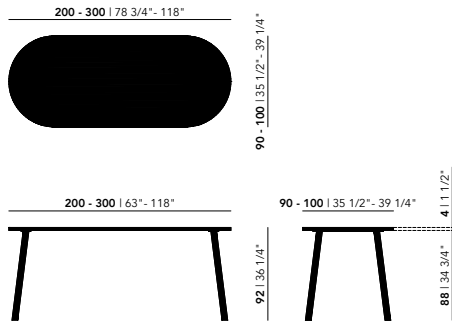

92 Height (cm)