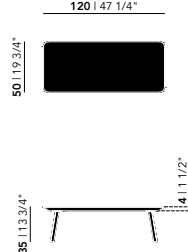

New Co Coffee Table 120 | rectangular

New Co Coffee Table | rectangular