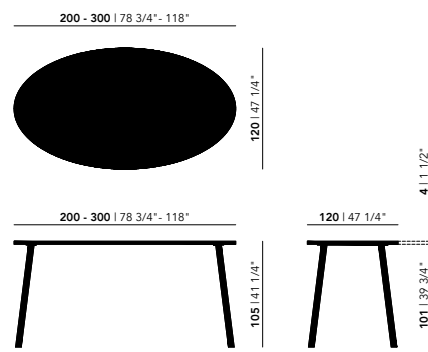

105 Height (cm)