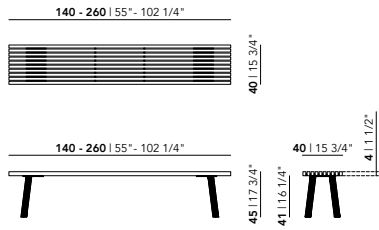

Outdoor Collection

Dining Benches

standard

Elements Bench*

Length (cm)	Width (cm)	Thickness (cm)	Height (cm)	Iroko Price (incl. VAT)
140	40	4	45	€ 1.879,00
160	40	4	45	€ 1.929,00
180	40	4	45	€ 1.979,00
200	40	4	45	€ 2.019,00
220	40	4	45	€ 2.049,00
240	40	4	45	€ 2.089,00
260	40	4	45	€ 2.159,00

Tabletop

*Iroko | untreated

Frame

*Iroko | untreated

*small size deviations may occur (1-3%)