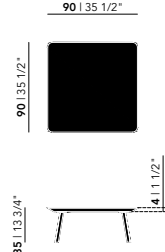

New Co Coffee Table 90 | square