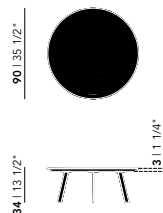

New Co Coffee Table 90 | round