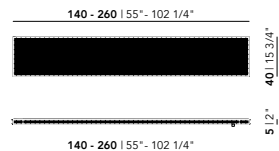

Dining Bench Cushions

Dining Bench Cushion | Straight Corners