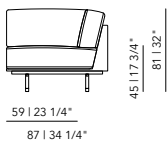

Modulo | Hocker M

Code: mod46