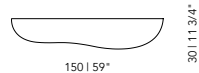

Blob Shelf 150 Right
code: BLOB150RSH
width: 150 cm
height: 3 cm
depth: 30 cm