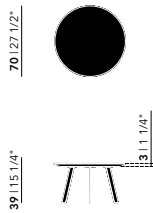

Diameter (cm)	Thickness (cm)	Height (cm)	Price (incl. VAT)
40	3	45	€ 339,00

New Co Coffee Table | round

Diameter (cm)	Thickness (cm)	Height (cm)	Price (incl. VAT)
40	3	49	€ 299,00
50	3	44	€ 369,00
70	3	39	€ 449,00
90	3	34	€ 639,00

New Co Coffee Table 70 | round