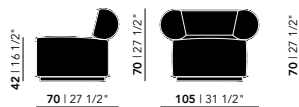

Sofas & Lounge Chairs

Luna Lounge

Luna Lounge

105 | 31 1/2"

70 | 27 1/2"

70 | 27 1/2"

42 | 16 1/2"

70 | 27 1/2"