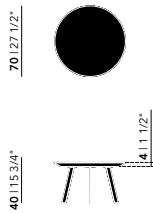

New Co Coffee Table 70 | round