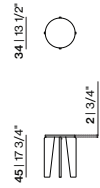

Coffee Tables | Taper

Smart collection | Oak natural lacquer

standard

Taper Coffee Table 32 | round