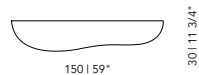

Shelves

Blob Shelves

Blob Shelf 100 Left
code: BLOB100LSH
width: 100 cm
height: 3 cm
depth: 25 cm

Blob Shelf 150 Left
code: BLOB150LSH
width: 150 cm
height: 3 cm
depth: 30 cm

Blob Shelf 200 Left
code: BLOB200LSH
width: 200 cm
height: 3 cm
depth: 30 cm