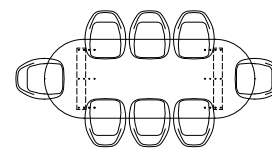

146 cm | 57 1/2"
Frame position A