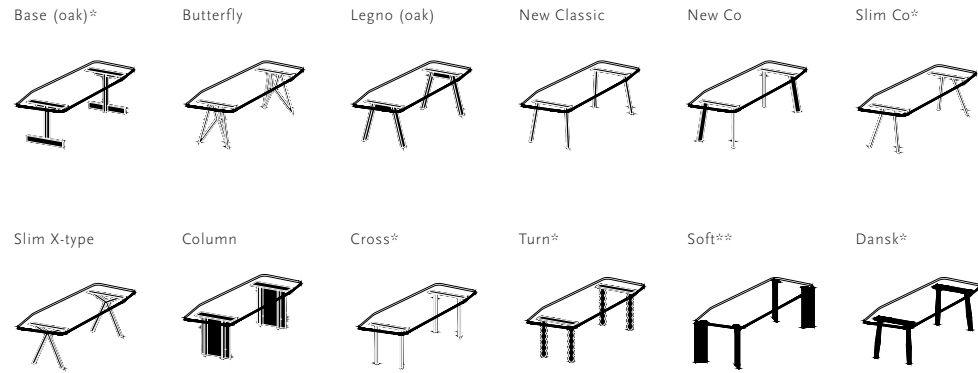

Dining Tables | paper

Walnut

Taper***