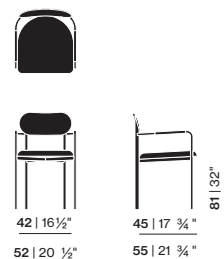

Upholstered backrest with armrest | OBLIUAAC

Seat & backrest

Upholstery | see all fabric options on page 336

Wooden Backrest

Plywood with oak veneer | see all finish options on page 299 (walnut finish excluded)

Frame

Steel | black (9005), white (9016), Brown (FT8011), Ivory (FT1015)

Armrests

Oak | white lacquer (9016) or black stain (9017)

Oblique Chair (wooden backrest)

Upholstery Group 0	Price (incl. VAT)
without armrest	€ 419,00
with armrest	€ 539,00

Upholstery Group 1	Price (incl. VAT)
without armrest	€ 519,00
with armrest	€ 589,00

Upholstery Group 2	Price (incl. VAT)
without armrest	€ 529,00
with armrest	€ 619,00

Upholstery Group 3	Price (incl. VAT)
without armrest	€ 649,00
with armrest	€ 699,00

Upholstery Group 4	Price (incl. VAT)
without armrest	€ 709,00
with armrest	€ 789,00

Oblique Chair (upholstered backrest)

Upholstery Group 0	Price (incl. VAT)
without armrest	€ 469,00
with armrest	€ 579,00

Upholstery Group 1	Price (incl. VAT)
without armrest	€ 579,00
with armrest	€ 629,00

Upholstery Group 2	Price (incl. VAT)
without armrest	€ 589,00
with armrest	€ 649,00

Upholstery Group 3	Price (incl. VAT)
without armrest	€ 689,00
with armrest	€ 769,00

Upholstery Group 4	Price (incl. VAT)
without armrest	€ 749,00
with armrest	€ 819,00