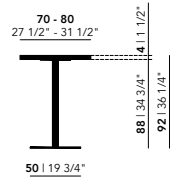

Bistro Tables High

Smart collection | Oak natural lacquer

Central 92 or 105 (cm)

Rest 92 or 105 (cm)

70 - 80
27 1/2" - 31 1/2"

70 - 80
27 1/2" - 31 1/2"

140 - 160 | 55° - 63°

92 Height (cm)