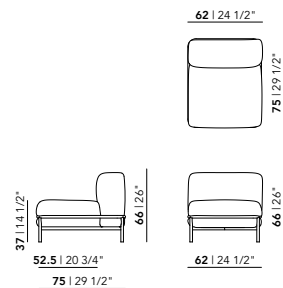

Sofas & Lounge Chairs

Bond Lounge

Bond Lounge Chair | BOND1oSO