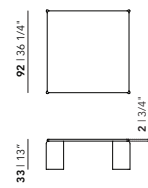

Coffee Table 90 | square

Tabletop

Oak | see all finish options on page 337 & Butter Yellow (0520), Cobalt Blue (5013) & Olive Green (6003)

Frame

Oak | see all finish options on page 337 & Butter Yellow (0520), Cobalt Blue (5013) & Olive Green (6003)

Soft Coffee Table | round

Diameter (cm)	Thickness (cm)	Height (cm)	Price (incl. VAT)
32	2	45	€ 299,00
50	2	44	€ 409,00
70	2	39	€ 509,00
90	2	34	€ 669,00

Soft Coffee Table | square

Length (cm)	Width (cm)	Thickness (cm)	Height (cm)	Price (incl. VAT)
50	50	2	44	€ 409,00
70	70	2	39	€ 509,00
90	90	2	34	€ 669,00