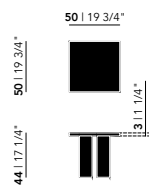

Pillar Coffee Table 50 | square