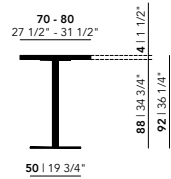

92 Height (cm)