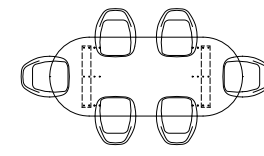

102 cm | 40 1/4"
Frame position C

240 cm | 94 1/2"