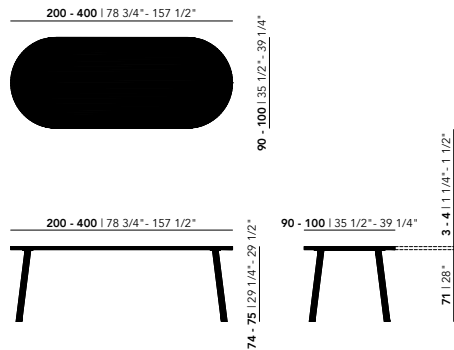

Dining Tables | flat oval

Walnut

Tabletop
Walnut | see all finish options on page 337

Frame
Steel | black (9005), white (9016), Brown (FT8011), Ivory (FT1015)

Length (cm)	Width (cm)	Thickness (cm)	Height (cm)	Standard edge Price (incl. VAT)	Chamfered & Radius edge Price (incl. VAT)
200	90	3	74	€ 3.549,00	€ 3.699,00
220	90	3	74	€ 3.619,00	€ 3.769,00
240	90	3	74	€ 3.789,00	€ 3.939,00
260	90	3	74	€ 3.959,00	€ 4.109,00
280	90	3	74	€ 4.199,00	€ 4.349,00
300	90	3	74	€ 4.309,00	€ 4.459,00
200	100	3	74	€ 3.629,00	€ 3.779,00
220	100	3	74	€ 3.699,00	€ 3.849,00
240	100	3	74	€ 3.879,00	€ 4.029,00
260	100	3	74	€ 4.069,00	€ 4.219,00
280	100	3	74	€ 4.299,00	€ 4.449,00
300	100	3	74	€ 4.429,00	€ 4.579,00
200	90	4	75	€ 3.969,00	€ 4.119,00
220	90	4	75	€ 4.059,00	€ 4.209,00
240	90	4	75	€ 4.279,00	€ 4.429,00
260	90	4	75	€ 4.459,00	€ 4.609,00
280	90	4	75	€ 4.739,00	€ 4.889,00
300	90	4	75	€ 4.879,00	€ 5.029,00
350	90	4	75	€ 7.889,00	€ 8.039,00
400	90	4	75	€ 8.119,00	€ 8.269,00
200	100	4	75	€ 4.069,00	€ 4.219,00
220	100	4	75	€ 4.179,00	€ 4.329,00
240	100	4	75	€ 4.379,00	€ 4.529,00
260	100	4	75	€ 4.609,00	€ 4.759,00
280	100	4	75	€ 4.869,00	€ 5.019,00
300	100	4	75	€ 5.019,00	€ 5.169,00
350	100	4	75	€ 8.069,00	€ 8.219,00
400	100	4	75	€ 8.319,00	€ 8.469,00

For table lengths of 280 cm and above, a tabletop thickness of 4 cm is advised to ensure structural stability and prevent deflection. Soft & Taper tables in these dimensions are therefore exclusively available with a 4 cm tabletop. Other dimensions are available on request. Please contact us for options and pricing.

* Not available in combination with lengths of 350 & 400 cm
** Only applicable to the Soft collection. Available only with round edge finish (RE).
*** Available only with standard edge finish (STD)