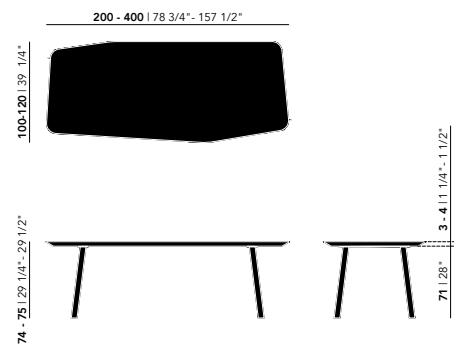

For lengths from 280 cm upwards, a 4 cm tabletop is recommended to ensure stability and prevent deflection.

Other dimensions are available on request. Please contact us for options and pricing.

* Not available in combination with lengths of 350 & 400 cm

* Not available in combination with lengths of 350 & 400 cm

** Only applicable to the Federico collection. Available only with smooth edge finish (SE), see page 339.

Dining Tables | paper

Smart collection | Oak natural lacquer

Length (cm)	Width (cm)	Thickness (cm)	Height (cm)	Standard edge Price (incl. VAT)	Chamfered & Radius edge Price (incl. VAT)
200	100	3	74	€ 2.419,00	€ 2.569,00
220	100	3	74	€ 2.489,00	€ 2.639,00
240	100	3	74	€ 2.569,00	€ 2.719,00
260	100	3	74	€ 2.679,00	€ 2.829,00
280	100	3	74	€ 2.769,00	€ 2.919,00
300	100	3	74	€ 2.869,00	€ 3.019,00
200	100	4	75	€ 2.579,00	€ 2.729,00
220	100	4	75	€ 2.709,00	€ 2.859,00
240	100	4	75	€ 2.809,00	€ 2.959,00
260	100	4	75	€ 2.939,00	€ 3.089,00
280	100	4	75	€ 3.019,00	€ 3.169,00
300	100	4	75	€ 3.149,00	€ 3.299,00