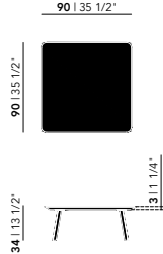

New Co Coffee Table 90 | square