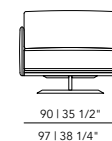

Modulo | Hocker L

Code: mod50