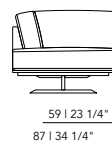

Modulo Sofa | Corner Element

Code: mod92

Modulo Sofa | Chaise Longue Arm Left/Right

Code: mod41/mod42

Modulo Sofa | Corner Element Platform Left/Right

Code: mod23/mod24

Modulo | Hocker M

	Price (incl VAT)
Upholstery Group 0	€ 1.129,00
Upholstery Group 1	€ 1.189,00
Upholstery Group 2	€ 1.209,00
Upholstery Group 3	€ 1.629,00
Upholstery Group 4	€ 2.179,00

Modulo | Hocker L

	Price (incl VAT)
Upholstery Group 0	€ 1.249,00
Upholstery Group 1	€ 1.319,00
Upholstery Group 2	€ 1.349,00
Upholstery Group 3	€ 1.839,00
Upholstery Group 4	€ 2.489,00

Modulo Sofa | Corner Element

	Price (incl VAT)
Upholstery Group 0	€ 2.149,00
Upholstery Group 1	€ 2.289,00
Upholstery Group 2	€ 2.339,00
Upholstery Group 3	€ 3.309,00
Upholstery Group 4	€ 4.429,00

Modulo Sofa | Chaise Longue Arm Left/Right

	Price (incl VAT)
Upholstery Group 0	€ 2.879,00
Upholstery Group 1	€ 3.079,00
Upholstery Group 2	€ 3.149,00
Upholstery Group 3	€ 4.509,00
Upholstery Group 4	€ 6.029,00

Modulo Sofa | Corner Element Platform Left/Right

	Price (incl VAT)
Upholstery Group 0	€ 3.489,00
Upholstery Group 1	€ 3.749,00
Upholstery Group 2	€ 3.829,00
Upholstery Group 3	€ 5.509,00
Upholstery Group 4	€ 7.389,00

Seating

Upholstery | see all fabric options on page 336

Frame

Steel | see all finish options on page 339