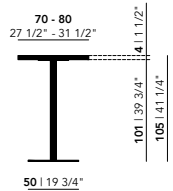

105 Height (cm)