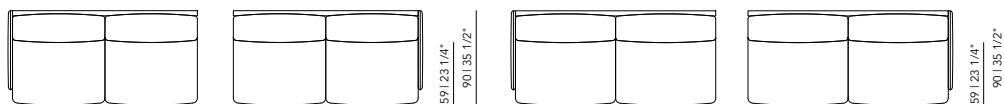

Modulo Sofa | 2.5 seater Arm Left/Right

Code: mod31/mod32