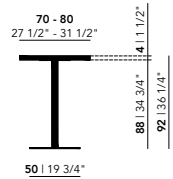

Bistro Tables High

Smart collection | Oak natural lacquer

Central 92 or 105 (cm)

Rest 92 or 105 (cm)

70 - 80
27 1/2" - 31 1/2"

70 - 80
27 1/2" - 31 1/2"

140 - 160 | 55° - 63°

92 Height (cm)