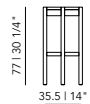

Base Stool 45