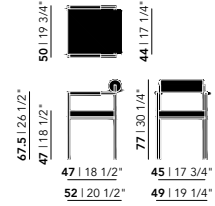

Bolster Chair With Armrests

Seating

Upholstery | see all fabric options on page 336

Armrests

Oak | see all finish options on page 337

Frame

Steel | see all finish options on page 339

Bolster Chair Without Armrests

Upholstery Group 0	Price (incl. VAT)
	€ 519,00

Upholstery Group 1	Price (incl. VAT)
	€ 599,00

Upholstery Group 2	Price (incl. VAT)
	€ 629,00

Upholstery Group 3	Price (incl. VAT)
	€ 699,00

Upholstery Group 4	Price (incl. VAT)
	€ 779,00

Bolster Chair With Armrests

Upholstery Group 0	Price (incl. VAT)
	€ 709,00

Upholstery Group 1	Price (incl. VAT)
	€ 779,00

Upholstery Group 2	Price (incl. VAT)
	€ 799,00

Upholstery Group 3	Price (incl. VAT)
	€ 859,00

Upholstery Group 4	Price (incl. VAT)
	€ 919,00