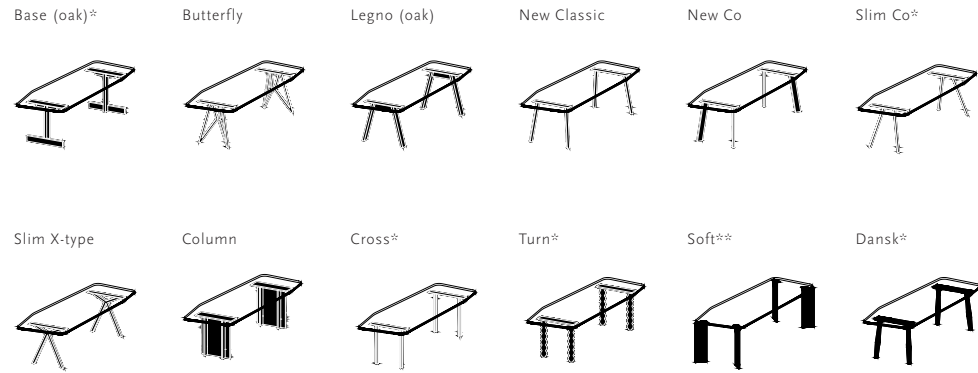

Dining Tables | paper

Oak

Taper***