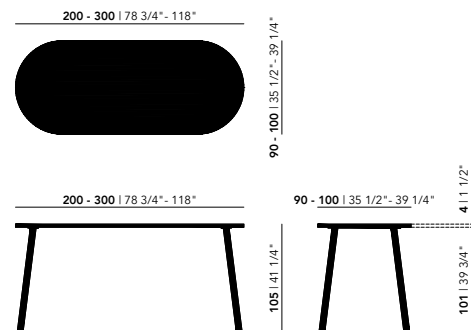

* Not available in combination with lengths of 350 & 400 cm

Dining Tables High | flat oval

Oak

Length (cm)	Width (cm)	Thickness (cm)	Height (cm)	Standard edge Price (incl. VAT)	Chamfered & Radius edge Price (incl. VAT)
200	90	4	92/105	€ 2.699,00	€ 2.829,00
220	90	4	92/105	€ 2.809,00	€ 2.929,00
240	90	4	92/105	€ 2.939,00	€ 3.059,00
260	90	4	92/105	€ 3.019,00	€ 3.139,00
280	90	4	92/105	€ 3.149,00	€ 3.259,00
300	90	4	92/105	€ 3.259,00	€ 3.379,00
200	100	4	92/105	€ 2.819,00	€ 2.969,00
220	100	4	92/105	€ 2.959,00	€ 3.109,00
240	100	4	92/105	€ 3.069,00	€ 3.219,00
260	100	4	92/105	€ 3.209,00	€ 3.359,00
280	100	4	92/105	€ 3.309,00	€ 3.459,00
300	100	4	92/105	€ 3.439,00	€ 3.589,00

92 Height (cm)

105 Height (cm)

Tabletop

Oak | see all finish options on page 337

Frame

Steel | black (9005), white (9016), Brown (FT8011), Ivory (FT1015)

Oak | see all finish options on page 337

Other dimensions are available on request. Please contact us for options and pricing.