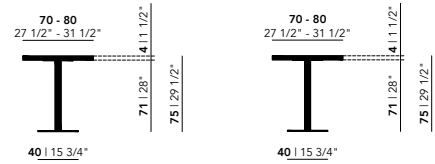

Bistro Tables

Smart collection | Oak natural lacquer

Rest

Central

Tabletop

Oak natural lacquer | see all finish options on page 337

Frame

Steel | black (9005), white (9016), Brown (FT8011), Ivory (FT1015)

Oak | see all finish options on page 337

Diameter (cm)	Thickness (cm)	Height (cm)	Standard edge Price (incl. VAT)	Chamfered & Radius edge Price (incl. VAT)
70	3	75	€ 819,00	€ 819,00
80	3	75	€ 839,00	€ 839,00

Length (cm)	Width (cm)	Thickness (cm)	Height (cm)	Standard edge Price (incl. VAT)	Chamfered & Radius edge Price (incl. VAT)
70	70	3	75	€ 819,00	€ 819,00
80	80	3	75	€ 839,00	€ 839,00

Length (cm)	Width (cm)	Thickness (cm)	Height (cm)	Standard edge Price (incl. VAT)	Chamfered & Radius edge Price (incl. VAT)
140	70	3	75	€ 1.359,00	€ 1.359,00
160	80	3	75	€ 1.399,00	€ 1.399,00

Diameter (cm)	Thickness (cm)	Height (cm)	Standard edge Price (incl. VAT)	Chamfered & Radius edge Price (incl. VAT)
70	4	75	€ 1.019,00	€ 1.019,00
80	4	75	€ 1.049,00	€ 1.049,00

Length (cm)	Width (cm)	Thickness (cm)	Height (cm)	Standard edge Price (incl. VAT)	Chamfered & Radius edge Price (incl. VAT)
70	70	4	75	€ 1.019,00	€ 1.019,00
80	80	4	75	€ 1.049,00	€ 1.049,00

Length (cm)	Width (cm)	Thickness (cm)	Height (cm)	Standard edge Price (incl. VAT)	Chamfered & Radius edge Price (incl. VAT)
140	70	4	75	€ 1.699,00	€ 1.699,00
160	80	4	75	€ 1.739,00	€ 1.739,00

Other dimensions are available on request. Please contact us for options and pricing.