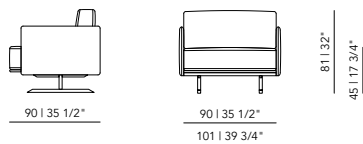

Sofas & Lounge Chairs

Modulo

Modulo Lounge Chair | 1 seater

Code: mod35

Modulo Sofa | 2 seater

Code: mod30