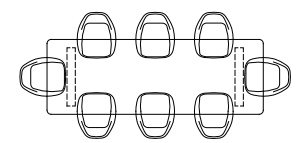

198 cm | 78"
Frame position C