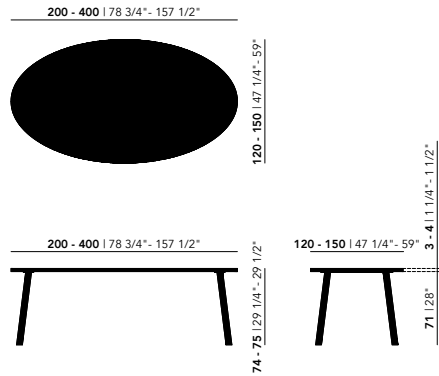

Other dimensions are available on request. Please contact us for options and pricing.

Dining Tables | oval

Oak

Length (cm)	Width (cm)	Thickness (cm)	Height (cm)	Standard edge Price (incl. VAT)	Chamfered & Radius edge Price (incl. VAT)
200	120	3	74	€ 2.659,00	€ 2.809,00
220	120	3	74	€ 2.799,00	€ 2.949,00
240	120	3	74	€ 2.929,00	€ 3.079,00
260	120	3	74	€ 3.049,00	€ 3.199,00
280	120	3	74	€ 3.159,00	€ 3.309,00
300	120	3	74	€ 3.299,00	€ 3.449,00
200	120	4	75	€ 2.919,00	€ 3.069,00
220	120	4	75	€ 3.059,00	€ 3.209,00
240	120	4	75	€ 3.219,00	€ 3.369,00
260	120	4	75	€ 3.359,00	€ 3.509,00
280	120	4	75	€ 3.509,00	€ 3.659,00
300	120	4	75	€ 3.669,00	€ 3.819,00
350	150	4	75	€ 16.699,00	€ 16.849,00
400	150	4	75	€ 17.149,00	€ 17.299,00

Tabletop
Oak | see all finish options on page 337

Frame
Steel | black (9005), white (9016), Brown (FT8011), Ivory (FT1015)
Oak | see all finish options on page 337

For lengths from 280 cm upwards, a 4 cm tabletop is recommended to ensure stability and prevent deflection. Other dimensions are available on request. Please contact us for options and pricing.

* Not available in combination with lengths of 350 & 400 cm

Dining Tables | oval

Smart collection | Oak natural lacquer

Length (cm)	Width (cm)	Thickness (cm)	Height (cm)	Standard edge Price (incl. VAT)	Chamfered & Radius edge Price (incl. VAT)
200	120	3	74	€ 2.369,00	€ 2.519,00
220	120	3	74	€ 2.499,00	€ 2.649,00
240	120	3	74	€ 2.819,00	€ 2.769,00
260	120	3	74	€ 2.619,00	€ 2.879,00
280	120	3	74	€ 2.939,00	€ 2.969,00
300	120	3	74	€ 2.729,00	€ 3.089,00
200	120	4	75	€ 2.549,00	€ 2.749,00
220	120	4	75	€ 2.689,00	€ 2.899,00
240	120	4	75	€ 2.819,00	€ 3.029,00
260	120	4	75	€ 2.939,00	€ 3.149,00
280	120	4	75	€ 3.069,00	€ 3.289,00
300	120	4	75	€ 3.209,00	€ 3.429,00