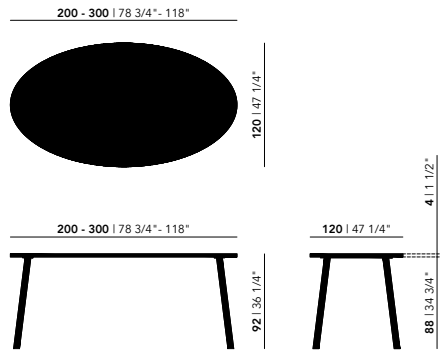

92 Height (cm)

105 Height (cm)

Tabletop

Oak | see all finish options on page 337

Frame

Steel | black (9005), white (9016), Brown (FT8011), Ivory (FT1015)

Oak | see all finish options on page 337

Other dimensions are available on request. Please contact us for options and pricing.

Dining Tables High | oval

Smart collection | Oak natural lacquer

Butterfly

Co

Legno (oak)

New Classic

Slim X-type

Length (cm)	Width (cm)	Thickness (cm)	Height (cm)	Standard edge Price (incl. VAT)	Chamfered & Radius edge Price (incl. VAT)
200	120	4	92/105	€ 2.759,00	€ 2.909,00
220	120	4	92/105	€ 2.879,00	€ 3.029,00
240	120	4	92/105	€ 3.019,00	€ 3.169,00
260	120	4	92/105	€ 3.149,00	€ 3.299,00
280	120	4	92/105	€ 3.279,00	€ 3.429,00
300	120	4	92/105	€ 3.419,00	€ 3.569,00