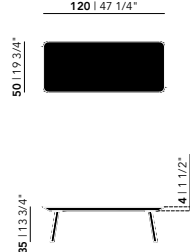

New Co Coffee Table 120 | rectangular

Butterfly Quadpod Coffee Table | round

Diameter (cm)	Thickness (cm)	Height (cm)	Price (incl. VAT)
40	4	46	€ 389,00

New Co Coffee Table | round

Diameter (cm)	Thickness (cm)	Height (cm)	Price (incl. VAT)
40	4	50	€ 389,00
50	4	45	€ 459,00
70	4	40	€ 519,00
90	4	35	€ 639,00