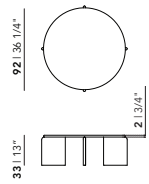

Soft Coffee Table 90 | round