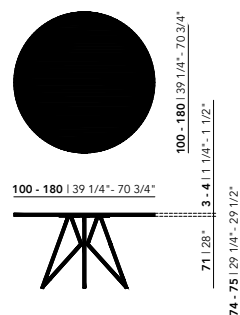

Diameter (cm)	Thickness (cm)	Height (cm)	Standard edge Price (incl. VAT)	Chamfered & Radius edge Price (incl. VAT)
100	3	74	€ 1.869,00	€ 2.019,00
110	3	74	€ 1.969,00	€ 2.119,00
120	3	74	€ 2.079,00	€ 2.229,00
130	3	74	€ 2.189,00	€ 2.339,00
140	3	74	€ 2.309,00	€ 2.459,00
150	3	74	€ 2.459,00	€ 2.609,00
160	3	74	€ 2.599,00	€ 2.749,00
100	4	75	€ 1.959,00	€ 2.109,00
110	4	75	€ 2.089,00	€ 2.239,00
120	4	75	€ 2.219,00	€ 2.369,00
130	4	75	€ 2.349,00	€ 2.499,00
140	4	75	€ 2.499,00	€ 2.649,00
150	4	75	€ 2.669,00	€ 2.819,00
160	4	75	€ 2.819,00	€ 2.939,00

Other dimensions are available on request. Please contact us for options and pricing.

* Available only in diameters ranging from 100 to 140 cm.

* Available only with round edge finish (RE).

* Available in additional colors: Butter Yellow (0520), Cobalt Blue (5013), and Olive Green (6003).