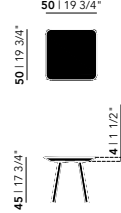

New Co Coffee Table 50 | square