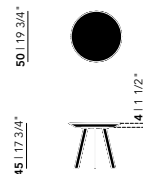

New Co Coffee Table 50 | round

Butterfly Quadpod Coffee Table | round

Diameter (cm)	Thickness (cm)	Height (cm)	Price (incl. VAT)
40	4	46	€ 509,00

New Co Coffee Table | round

Diameter (cm)	Thickness (cm)	Height (cm)	Price (incl. VAT)
40	4	50	€ 429,00
50	4	45	€ 499,00
70	4	40	€ 589,00
90	4	35	€ 749,00