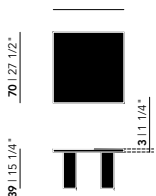

Pillar Coffee Table 70 | square