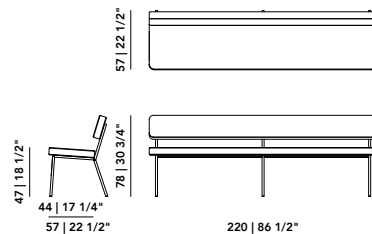

Coode Dining Bench 220

Seating

Upholstery | see all fabric options on page 336

Frame

Steel | black (9005), white (9016), Brown (FT8011), Ivory

Coode Dining Bench 120	Price (incl VAT)
Upholstery Group 0	€ 919,00
Upholstery Group 1	€ 1.099,00
Upholstery Group 2	€ 1.169,00
Upholstery Group 3	€ 1.269,00
Upholstery Group 4	€ 1.479,00

Coode Dining Bench 140	Price (incl VAT)
Upholstery Group 0	€ 1.019,00
Upholstery Group 1	€ 1.219,00
Upholstery Group 2	€ 1.279,00
Upholstery Group 3	€ 1.429,00
Upholstery Group 4	€ 1.619,00

Coode Dining Bench 160	Price (incl VAT)
Upholstery Group 0	€ 1.119,00
Upholstery Group 1	€ 1.319,00
Upholstery Group 2	€ 1.389,00
Upholstery Group 3	€ 1.579,00
Upholstery Group 4	€ 1.749,00

Coode Dining Bench 180	Price (incl VAT)
Upholstery Group 0	€ 1.219,00
Upholstery Group 1	€ 1.419,00
Upholstery Group 2	€ 1.529,00
Upholstery Group 3	€ 1.689,00
Upholstery Group 4	€ 1.909,00

Coode Dining Bench 200	Price (incl VAT)
Upholstery Group 0	€ 1.299,00
Upholstery Group 1	€ 1.529,00
Upholstery Group 2	€ 1.639,00
Upholstery Group 3	€ 1.769,00
Upholstery Group 4	€ 1.829,00

Coode Dining Bench 220	Price (incl VAT)
Upholstery Group 0	€ 1.379,00
Upholstery Group 1	€ 1.619,00
Upholstery Group 2	€ 1.749,00
Upholstery Group 3	€ 1.939,00
Upholstery Group 4	€ 2.179,00