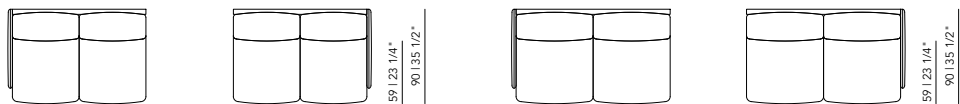

Sofas & Lounge Chairs

Modulo

Modulo Sofa | 1.5 seater Arm Left/Right

Code: mod21/mod22