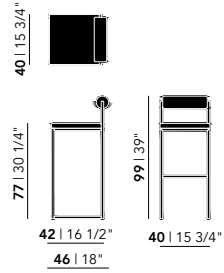

Bolster Stool 77

Bolster Stool

Upholstery Group 0	Price (incl. VAT)
	€ 559,00
Upholstery Group 1	Price (incl. VAT)
	€ 649,00
Upholstery Group 2	Price (incl. VAT)
	€ 669,00
Upholstery Group 3	Price (incl. VAT)
	€ 739,00
Upholstery Group 4	Price (incl. VAT)
	€ 839,00

Seating

Upholstery | see all fabric options on page 336

Frame

Steel | see all finish options on page 339