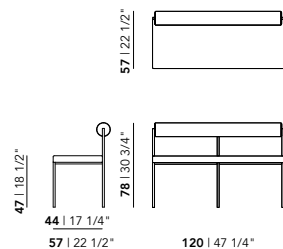

Dining Bench | Bolster

Bolster Dining Bench 120