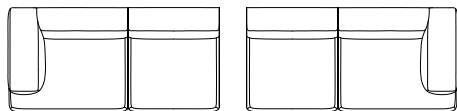

Code: HUG36SO/HUG37SO

Total width: 220 cm

Total depth: 105 cm

Hug sofa | 2,5 seater Arm Left/Right

Price (incl VAT)

Upholstery Group 0	€ 2.249,00
Upholstery Group 1	€ 2.679,00
Upholstery Group 2	€ 2.939,00
Upholstery Group 3	€ 4.069,00
Upholstery Group 4	€ 4.819,00

Hug sofa | 3 seater Arm Left/Right

Price (incl VAT)

Upholstery Group 0	€ 2.709,00
Upholstery Group 1	€ 3.219,00
Upholstery Group 2	€ 3.529,00
Upholstery Group 3	€ 4.659,00
Upholstery Group 4	€ 5.669,00

Seating

Upholstery | see all fabric options on page 336