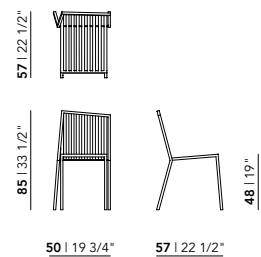

Outdoor Collection

Trace Outdoor Collection

Trace outdoor dining chair left

Code: C-TRACLCOG