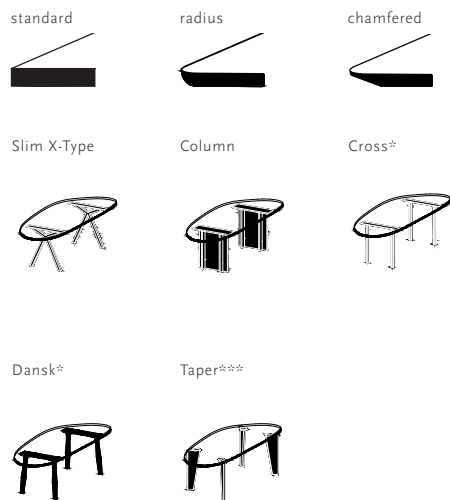

Tabletop

Oak natural lacquer | see all finish options on page 337

Frame

Steel | black (9005), white (9016), Brown (FT8011), Ivory (FT1015)

Oak | see all finish options on page 337

For table lengths of 280 cm and above, a tabletop thickness of 4 cm is advised to ensure structural stability and prevent deflection.

Soft & Taper tables in these dimensions are therefore exclusively available with a 4 cm tabletop.

Other dimensions are available on request. Please contact us for options and pricing.

* Not available in combination with lengths of 350 & 400 cm

Dining Tables | blob

Walnut

Length (cm)	Width (cm)	Thickness (cm)	Height (cm)	Standard edge Price (incl. VAT)	Chamfered & Radius edge Price (incl. VAT)
200	100	3	74	€ 3.629,00	€ 3.779,00
220	100	3	74	€ 3.699,00	€ 3.849,00
240	100	3	74	€ 3.879,00	€ 4.029,00
260	100	3	74	€ 4.069,00	€ 4.219,00
280	100	3	74	€ 4.299,00	€ 4.449,00
300	100	3	74	€ 4.429,00	€ 4.579,00
200	100	4	75	€ 4.069,00	€ 4.219,00
220	100	4	75	€ 4.179,00	€ 4.329,00
240	100	4	75	€ 4.379,00	€ 4.529,00
260	100	4	75	€ 4.609,00	€ 4.759,00
280	100	4	75	€ 4.869,00	€ 5.019,00
300	100	4	75	€ 5.019,00	€ 5.169,00
350	120	4	75	€ 8.409,00	€ 8.559,00
400	120	4	75	€ 8.699,00	€ 8.849,00