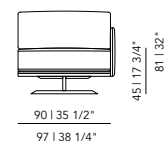

Modulo | Hocker L

Code: mod50