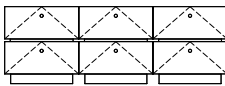

Wall Cabinet M

width: 160 cm
height: 161 cm
depth: 40 cm

Wall Cabinet L

width: 320 cm
height: 142,5 cm
depth: 40 cm

Chest of Drawers M

width: 80 cm
height: 121 cm
depth: 40 cm

TV Stand M

width: 240 cm
height: 45,5 cm
depth: 40 cm