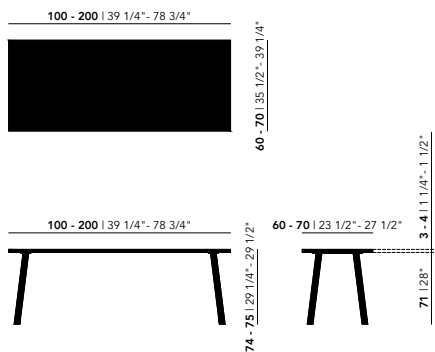

Oak

Butterfly

New Classic

Slim X-type

Length (cm)	Width (cm)	Thickness (cm)	Height (cm)	Standard edge Price (incl. VAT)	Chamfered & Radius edge Price (incl. VAT)
100	60	3	74	€1.639,00	€1.714,00
120	60	3	74	€1.699,00	€1.774,00
140	60	3	74	€1.779,00	€1.854,00
160	60	3	74	€1.839,00	€1.914,00
180	60	3	74	€1.899,00	€1.974,00
200	60	3	74	€1.939,00	€2.014,00
100	70	3	74	€1.689,00	€1.764,00
120	70	3	74	€1.779,00	€1.854,00
140	70	3	74	€1.849,00	€1.924,00
160	70	3	74	€1.919,00	€1.994,00
180	70	3	74	€1.979,00	€2.054,00
200	70	3	74	€2.049,00	€2.124,00
100	60	4	75	€1.689,00	€1.764,00
120	60	4	75	€1.779,00	€1.854,00
140	60	4	75	€1.849,00	€1.924,00
160	60	4	75	€1.919,00	€1.994,00
180	60	4	75	€1.989,00	€2.064,00
200	60	4	75	€2.059,00	€2.134,00
100	70	4	75	€1.779,00	€1.854,00
120	70	4	75	€1.849,00	€1.924,00
140	70	4	75	€1.929,00	€2.004,00
160	70	4	75	€2.009,00	€2.084,00
180	70	4	75	€2.089,00	€2.164,00
200	70	4	75	€2.189,00	€2.264,00