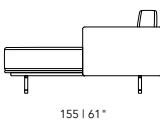

Modulo | Hocker L

Code: mod50