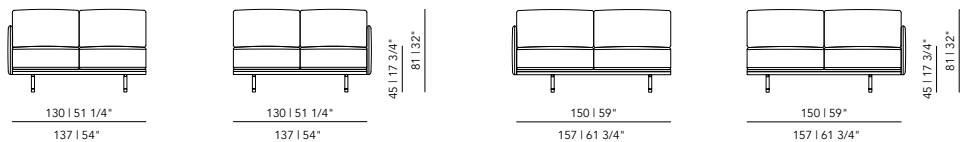

Sofas & Lounge Chairs

Modulo

Modulo Sofa | 1.5 seater Arm Left/Right

Code: mod21/mod22