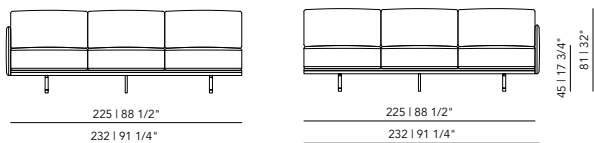

Modulo Sofa | 3.5 seater Arm Left/Right

Code: mod241/mod242

Modulo Sofa | 2 seater Arm Left/Right

Code: mod26/mod27

Modulo Sofa | 1.5 seater Arm Left/Right

	Price (incl VAT)
Upholstery Group 0	€ 2.849,00
Upholstery Group 1	€ 3.049,00
Upholstery Group 2	€ 3.109,00
Upholstery Group 3	€ 4.459,00
Upholstery Group 4	€ 5.979,00

Modulo Sofa | 2 seater Arm Left/Right

	Price (incl VAT)
Upholstery Group 0	€ 3.019,00
Upholstery Group 1	€ 3.249,00
Upholstery Group 2	€ 3.309,00
Upholstery Group 3	€ 4.749,00
Upholstery Group 4	€ 6.499,00

Modulo Sofa | 2.5 seater Arm Left/Right

	Price (incl VAT)
Upholstery Group 0	€ 3.299,00
Upholstery Group 1	€ 3.549,00
Upholstery Group 2	€ 3.619,00
Upholstery Group 3	€ 5.209,00
Upholstery Group 4	€ 7.019,00

Modulo Sofa | 3 seater Arm Left/Right

	Price (incl VAT)
Upholstery Group 0	€ 3.439,00
Upholstery Group 1	€ 3.689,00
Upholstery Group 2	€ 3.759,00
Upholstery Group 3	€ 5.419,00
Upholstery Group 4	€ 7.479,00

Modulo Sofa | 3.5 seater Arm Left/Right

	Price (incl VAT)
Upholstery Group 0	€ 3.849,00
Upholstery Group 1	€ 4.139,00
Upholstery Group 2	€ 4.229,00
Upholstery Group 3	€ 6.099,00
Upholstery Group 4	€ 8.379,00

Seating

Upholstery | see all fabric options on page 336

Frame

Steel | see all finish options on page 339