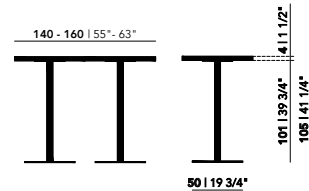

105 Height (cm)