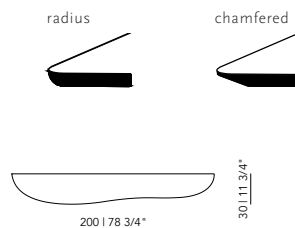

Shelves

Blob Shelves

Blob Shelf 100 Left
code: BLOB100LSH
width: 100 cm
height: 3 cm
depth: 25 cm

Blob Shelf 150 Left
code: BLOB150LSH
width: 150 cm
height: 3 cm
depth: 30 cm

Blob Shelf 200 Left
code: BLOB200LSH
width: 200 cm
height: 3 cm
depth: 30 cm