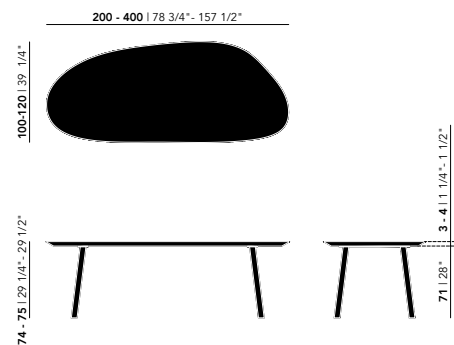

Soft & Taper tables in these dimensions are therefore exclusively available with a 4 cm tabletop.

Other dimensions are available on request. Please contact us for options and pricing.

* Not available in combination with lengths of 350 & 400 cm

Dining Tables | blob

Smart collection | Oak natural lacquer

Length (cm)	Width (cm)	Thickness (cm)	Height (cm)	Standard edge Price (incl. VAT)	Chamfered, Radius & Round** edge finish Price (incl. VAT)
200	100	3	74	€ 2.219,00	€ 2.369,00
220	100	3	74	€ 2.289,00	€ 2.439,00
240	100	3	74	€ 2.369,00	€ 2.519,00
260	100	3	74	€ 2.469,00	€ 2.619,00
280	100	3	74	€ 2.559,00	€ 2.709,00
300	100	3	74	€ 2.669,00	€ 2.819,00
200	100	4	75	€ 2.379,00	€ 2.529,00
220	100	4	75	€ 2.499,00	€ 2.649,00
240	100	4	75	€ 2.599,00	€ 2.749,00
260	100	4	75	€ 2.739,00	€ 2.889,00
280	100	4	75	€ 2.819,00	€ 2.969,00
300	100	4	75	€ 2.939,00	€ 3.089,00