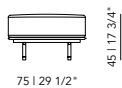

Sofas & Lounge Chairs

Modulo