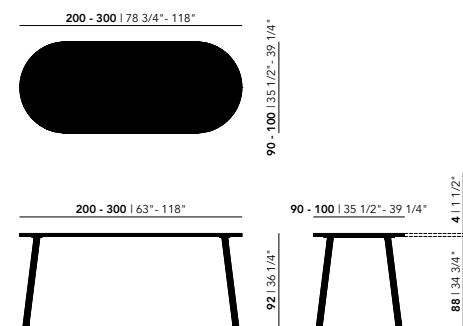

Length (cm)	Width (cm)	Thickness (cm)	Height (cm)	Standard edge Price (incl. VAT)	Chamfered & Radius edge Price (incl. VAT)
200	90	4	92/105	€ 2.419,00	€ 2.569,00
220	90	4	92/105	€ 2.509,00	€ 2.659,00
240	90	4	92/105	€ 2.629,00	€ 2.779,00
260	90	4	92/105	€ 2.699,00	€ 2.849,00
280	90	4	92/105	€ 2.819,00	€ 2.969,00
300	90	4	92/105	€ 2.909,00	€ 3.059,00
200	100	4	92/105	€ 2.519,00	€ 2.669,00
220	100	4	92/105	€ 2.649,00	€ 2.799,00
240	100	4	92/105	€ 2.759,00	€ 2.909,00
260	100	4	92/105	€ 2.869,00	€ 3.019,00
280	100	4	92/105	€ 2.949,00	€ 3.099,00
300	100	4	92/105	€ 3.079,00	€ 3.229,00

92 Height (cm)