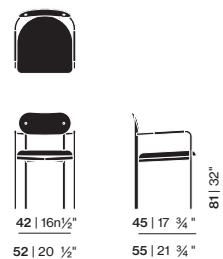

Wooden backrest with armrest | OBLIWAAC