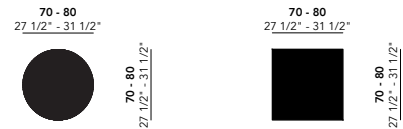

Bistro Tables

Smart collection | Oak natural lacquer

Rest

Central

Tabletop

Oak natural lacquer | see all finish options on page 337

Frame

Steel | black (9005), white (9016), Brown (FT8011), Ivory (FT1015)

Oak | see all finish options on page 337

Diameter (cm)	Thickness (cm)	Height (cm)	Standard edge Price (incl. VAT)	Chamfered & Radius edge Price (incl. VAT)
70	3	75	€ 819,00	€ 819,00
80	3	75	€ 839,00	€ 839,00

Length (cm)	Width (cm)	Thickness (cm)	Height (cm)	Standard edge Price (incl. VAT)	Chamfered & Radius edge Price (incl. VAT)
70	70	3	75	€ 819,00	€ 819,00
80	80	3	75	€ 839,00	€ 839,00

Length (cm)	Width (cm)	Thickness (cm)	Height (cm)	Standard edge Price (incl. VAT)	Chamfered & Radius edge Price (incl. VAT)
140	70	3	75	€ 1.359,00	€ 1.359,00
160	80	3	75	€ 1.399,00	€ 1.399,00

Diameter (cm)	Thickness (cm)	Height (cm)	Standard edge Price (incl. VAT)	Chamfered & Radius edge Price (incl. VAT)
70	4	75	€ 1.019,00	€ 1.019,00
80	4	75	€ 1.049,00	€ 1.049,00

Length (cm)	Width (cm)	Thickness (cm)	Height (cm)	Standard edge Price (incl. VAT)	Chamfered & Radius edge Price (incl. VAT)
70	70	4	75	€ 1.019,00	€ 1.019,00
80	80	4	75	€ 1.049,00	€ 1.049,00

Length (cm)	Width (cm)	Thickness (cm)	Height (cm)	Standard edge Price (incl. VAT)	Chamfered & Radius edge Price (incl. VAT)
140	70	4	75	€ 1.699,00	€ 1.699,00
160	80	4	75	€ 1.739,00	€ 1.739,00

Other dimensions are available on request. Please contact us for options and pricing.