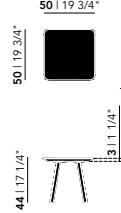

New Co Coffee Table 50 | square

New Co Coffee Table | square