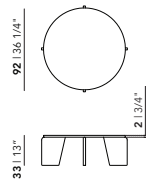

Taper Coffee Table 90 | round