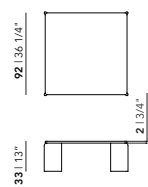

Coffee Table 90 | square

Soft Coffee Table | round