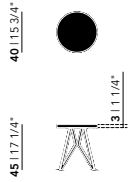

Butterfly Quadpod Coffee Table | round