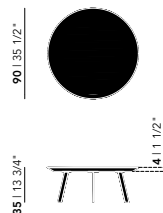

New Co Coffee Table 90 | round