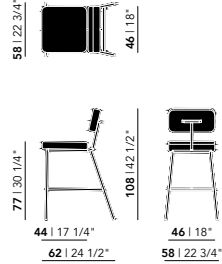

Ode Bar Stool 77

Ode Stool

Upholstery Group 0	Price (incl. VAT)
	€ 559,00
Upholstery Group 1	Price (incl. VAT)
	€ 649,00
Upholstery Group 2	Price (incl. VAT)
	€ 669,00
Upholstery Group 3	Price (incl. VAT)
	€ 739,00
Upholstery Group 4	Price (incl. VAT)
	€ 839,00

Seating

Upholstery | see all fabric options on page 336

Frame

Steel | see all finish options on page 339