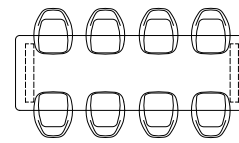

280 cm | 110 1/4"

242 cm | 95 1/4"
Frame position A