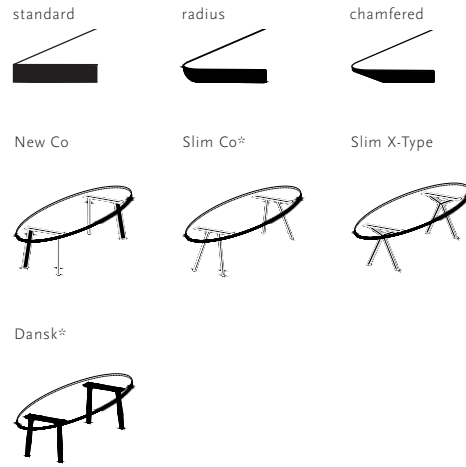

92 | 36 1/4\"/>

4 | 1 1/2\"/>

105 Height (cm)

90 - 100 | 35 1/2\"/>

105 | 41 1/4\"/>

4 | 1 1/2\"/>

Tabletop

HPL Fenix | see all finish options on page 338

Frame

Steel | black (9005), white (9016), Brown (FT8011), Ivory (FT1015)

Oak | see all finish options on page 337

Length (cm)	Width (cm)	Thickness (cm)	Height (cm)	Standard edge Price (incl. VAT)	Chamfered & Radius edge Price (incl. VAT)
200	90	4	92/105	€ 2.809,00	€ 2.809,00
220	90	4	92/105	€ 2.909,00	€ 2.909,00
240	90	4	92/105	€ 3.009,00	€ 3.009,00
260	90	4	92/105	€ 3.109,00	€ 3.109,00
280	90	4	92/105	€ 3.209,00	€ 3.209,00
300	90	4	92/105	€ 3.309,00	€ 3.309,00
200	100	4	92/105	€ 2.919,00	€ 2.919,00
220	100	4	92/105	€ 3.029,00	€ 3.029,00
240	100	4	92/105	€ 3.139,00	€ 3.139,00
260	100	4	92/105	€ 3.259,00	€ 3.259,00
280	100	4	92/105	€ 3.369,00	€ 3.369,00
300	100	4	92/105	€ 3.469,00	€ 3.469,00

Other dimensions are available on request. Please contact us for options and pricing.

Dining Tables | oval

Oak

Length (cm)	Width (cm)	Thickness (cm)	Height (cm)	Standard edge Price (incl. VAT)	Chamfered & Radius edge Price (incl. VAT)
200	120	3	74	€ 2.659,00	€ 2.809,00
220	120	3	74	€ 2.799,00	€ 2.949,00
240	120	3	74	€ 2.929,00	€ 3.079,00
260	120	3	74	€ 3.049,00	€ 3.199,00
280	120	3	74	€ 3.159,00	€ 3.309,00
300	120	3	74	€ 3.299,00	€ 3.449,00
200	120	4	75	€ 2.919,00	€ 3.069,00
220	120	4	75	€ 3.059,00	€ 3.209,00
240	120	4	75	€ 3.219,00	€ 3.369,00
260	120	4	75	€ 3.359,00	€ 3.509,00
280	120	4	75	€ 3.509,00	€ 3.659,00
300	120	4	75	€ 3.669,00	€ 3.819,00
350	150	4	75	€ 16.699,00	€ 16.849,00
400	150	4	75	€ 17.149,00	€ 17.299,00

Tabletop
Oak | see all finish options on page 337

Frame
Steel | black (9005), white (9016), Brown (FT8011), Ivory (FT1015)
Oak | see all finish options on page 337

For lengths from 280 cm upwards, a 4 cm tabletop is recommended to ensure stability and prevent deflection. Other dimensions are available on request. Please contact us for options and pricing.