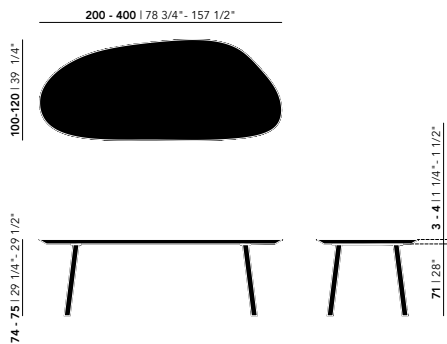

For lengths from 280 cm upwards, a 4 cm tabletop is recommended to ensure stability and prevent deflection.

Soft & Taper tables from 280 cm upwards are only available with a thickness of 4cm.

Other dimensions are available on request. Please contact us for options and pricing.

Butterfly Wood*

Federico**

Length (cm)	Width (cm)	Thickness (cm)	Height (cm)	Standard edge Price (incl. VAT)	Chamfered & Radius edge Price (incl. VAT)
200	100	3	74	€ 4.929,00	€ 5.079,00
220	100	3	74	€ 4.989,00	€ 5.139,00
240	100	3	74	€ 5.159,00	€ 5.309,00
260	100	3	74	€ 5.349,00	€ 5.499,00
280	100	3	74	€ 5.609,00	€ 5.759,00
300	100	3	74	€ 5.719,00	€ 5.869,00
200	100	4	75	€ 5.459,00	€ 5.609,00
220	100	4	75	€ 5.569,00	€ 5.719,00
240	100	4	75	€ 5.779,00	€ 5.929,00
260	100	4	75	€ 5.999,00	€ 6.149,00
280	100	4	75	€ 6.269,00	€ 6.419,00
300	100	4	75	€ 6.419,00	€ 6.569,00
350	120	4	75	€ 9.799,00	€ 9.949,00
400	120	4	75	€ 10.099,00	€ 10.249,00