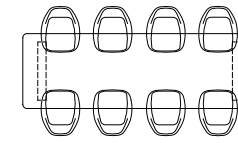

230 cm | 90 1/2"
Frame position B