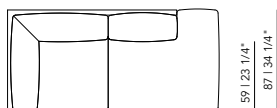

Modulo Sofa | Corner Element

Code: mod92

Modulo Sofa | Chaise Longue Arm Left/Right

Code: mod41/mod42

Modulo Sofa | Corner Element Platform Left/Right

Code: mod23/mod24

Modulo | Hocker M

	Price (incl VAT)
Upholstery Group 0	€ 1.129,00
Upholstery Group 1	€ 1.189,00
Upholstery Group 2	€ 1.209,00
Upholstery Group 3	€ 1.629,00
Upholstery Group 4	€ 2.179,00

Modulo | Hocker L

	Price (incl VAT)
Upholstery Group 0	€ 1.249,00
Upholstery Group 1	€ 1.319,00
Upholstery Group 2	€ 1.349,00
Upholstery Group 3	€ 1.839,00
Upholstery Group 4	€ 2.489,00

Modulo Sofa | Corner Element

	Price (incl VAT)
Upholstery Group 0	€ 2.149,00
Upholstery Group 1	€ 2.289,00
Upholstery Group 2	€ 2.339,00
Upholstery Group 3	€ 3.309,00
Upholstery Group 4	€ 4.429,00

Modulo Sofa | Chaise Longue Arm Left/Right

	Price (incl VAT)
Upholstery Group 0	€ 2.879,00
Upholstery Group 1	€ 3.079,00
Upholstery Group 2	€ 3.149,00
Upholstery Group 3	€ 4.509,00
Upholstery Group 4	€ 6.029,00

Modulo Sofa | Corner Element Platform Left/Right

	Price (incl VAT)
Upholstery Group 0	€ 3.489,00
Upholstery Group 1	€ 3.749,00
Upholstery Group 2	€ 3.829,00
Upholstery Group 3	€ 5.509,00
Upholstery Group 4	€ 7.389,00

Seating

Upholstery | see all fabric options on page 336

Frame

Steel | see all finish options on page 339