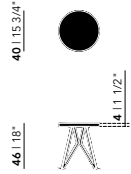

Butterfly Quadpod Coffee Table | round