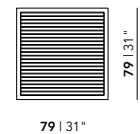

Trace outdoor dining table

Code: T-TRACTOC

Trace outdoor collection

Dining chairs	Code	Price (incl. VAT)
Trace outdoor dining chair left	C-TRACLCOG	€ 389,00
Trace outdoor dining chair right	C-TRACRCOG	€ 389,00

Dining table	Code	Price (incl. VAT)
Trace outdoor dining table	C-TRACTOC	€ 749,00

Finish Options

Steel | KTL & Powdercoating | black RAL 9005, khaki grey RAL 7008