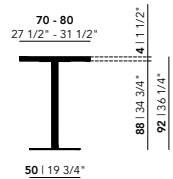

Bistro Tables High

Walnut

Central 92 or 105 (cm)

Rest 92 or 105 (cm)

70 - 80
27 1/2" - 31 1/2"

70 - 80
27 1/2" - 31 1/2"

140 - 160 | 55° - 63°

92 Height (cm)