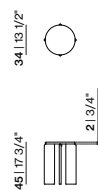

Coffee Tables | Soft

Walnut

round edge

Soft Coffee Table 32 | round