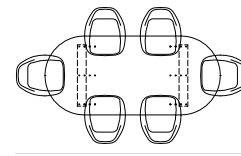

106 cm | 71 3/4"
Frame position A