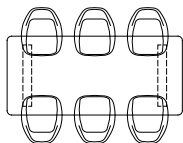

150 cm | 59"
Frame position B