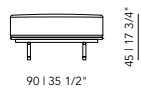

Sofas & Lounge Chairs

Modulo