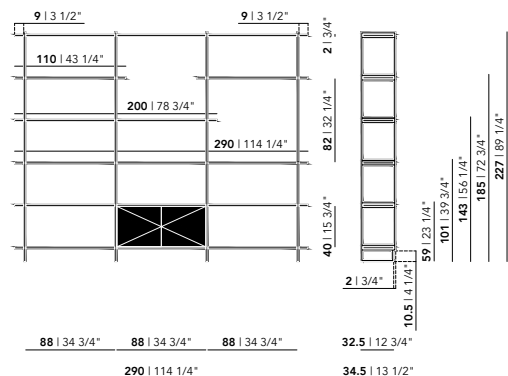

Cabinets

Modular Cabinet

Modular Cabinet