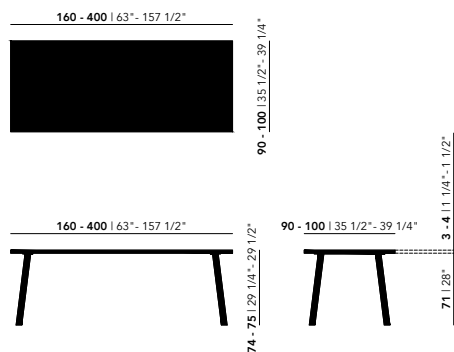

Dining Tables | rectangular

Walnut

Slot

Paste*

Butterfly Wood*

Federico**

Tabletop

Walnut | see all finish options on page 337

Frame

Walnut | see all finish options on page 337

Length (cm)	Width (cm)	Thickness (cm)	Height (cm)	Standard edge Price (incl. VAT)	Chamfered & Radius edge Price (incl. VAT)
160	90	3	74	€ 4.319,00	€ 4.469,00
180	90	3	74	€ 4.489,00	€ 4.639,00
200	90	3	74	€ 4.829,00	€ 4.979,00
220	90	3	74	€ 4.909,00	€ 5.059,00
240	90	3	74	€ 5.089,00	€ 5.239,00
260	90	3	74	€ 5.269,00	€ 5.419,00
280	90	3	74	€ 5.489,00	€ 5.639,00
300	90	3	74	€ 5.609,00	€ 5.759,00
160	100	3	74	€ 4.699,00	€ 4.849,00
180	100	3	74	€ 4.809,00	€ 4.959,00
200	100	3	74	€ 4.929,00	€ 5.079,00
220	100	3	74	€ 4.989,00	€ 5.139,00
240	100	3	74	€ 5.159,00	€ 5.309,00
260	100	3	74	€ 5.349,00	€ 5.499,00
280	100	3	74	€ 5.609,00	€ 5.759,00
300	100	3	74	€ 5.719,00	€ 5.869,00
160	90	4	75	€ 4.669,00	€ 4.939,00
180	90	4	75	€ 4.869,00	€ 5.139,00
200	90	4	75	€ 5.379,00	€ 5.529,00
220	90	4	75	€ 5.459,00	€ 5.609,00
240	90	4	75	€ 5.679,00	€ 5.829,00
260	90	4	75	€ 5.869,00	€ 6.019,00
280	90	4	75	€ 6.129,00	€ 6.279,00
300	90	4	75	€ 6.279,00	€ 6.429,00
350	90	4	75	€ 9.299,00	€ 9.449,00
400	90	4	75	€ 9.519,00	€ 9.669,00
160	100	4	75	€ 4.869,00	€ 5.019,00
180	100	4	75	€ 5.079,00	€ 5.229,00
200	100	4	75	€ 5.459,00	€ 5.609,00
220	100	4	75	€ 5.569,00	€ 5.719,00
240	100	4	75	€ 5.779,00	€ 5.929,00
260	100	4	75	€ 5.999,00	€ 6.149,00
280	100	4	75	€ 6.269,00	€ 6.419,00
300	100	4	75	€ 6.419,00	€ 6.569,00
350	100	4	75	€ 9.469,00	€ 9.619,00
400	100	4	75	€ 9.709,00	€ 9.859,00

For lengths from 280 cm upwards, a 4 cm tabletop is recommended to ensure stability and prevent deflection.

Soft & Taper tables from 280 cm upwards are only available with a thickness of 4cm.

Other dimensions are available on request. Please contact us for options and pricing.

* Not available in combination with lengths of 350 & 400 cm

** Only applicable to the Federico collection. Available only with smooth edge finish (SE), see page 339.