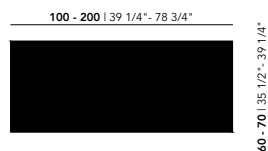

Other dimensions are available on request. Please contact us for options and pricing.

Home Desks

Walnut

Butterfly

New Classic

Slim X-type

Length (cm)	Width (cm)	Thickness (cm)	Height (cm)	Standard edge Price (incl. VAT)	Chamfered & Radius edge Price (incl. VAT)
100	60	3	74	€1.819,00	€1.894,00
120	60	3	74	€1.959,00	€2.034,00
140	60	3	74	€2.109,00	€2.184,00
160	60	3	74	€2.249,00	€2.324,00
180	60	3	74	€2.459,00	€2.534,00
200	60	3	74	€2.689,00	€2.764,00
100	70	3	74	€1.869,00	€1.944,00
120	70	3	74	€2.039,00	€2.114,00
140	70	3	74	€2.179,00	€2.254,00
160	70	3	74	€2.329,00	€2.404,00
180	70	3	74	€2.539,00	€2.614,00
200	70	3	74	€2.799,00	€2.874,00
100	60	4	75	€2.009,00	€2.084,00
120	60	4	75	€2.179,00	€2.254,00
140	60	4	75	€2.329,00	€2.404,00
160	60	4	75	€2.509,00	€2.584,00
180	60	4	75	€2.729,00	€2.804,00
200	60	4	75	€2.999,00	€3.074,00
100	70	4	75	€2.099,00	€2.174,00
120	70	4	75	€2.249,00	€2.324,00
140	70	4	75	€2.409,00	€2.484,00
160	70	4	75	€2.599,00	€2.674,00
180	70	4	75	€2.829,00	€2.904,00
200	70	4	75	€3.129,00	€3.204,00