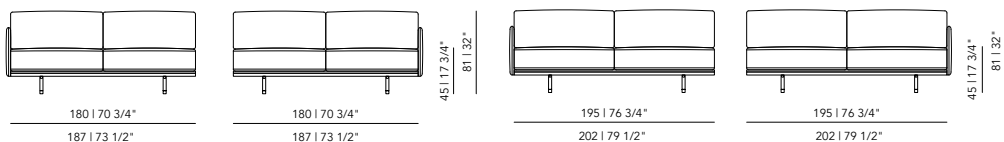

Modulo Sofa | 2.5 seater Arm Left/Right

Code: mod31/mod32