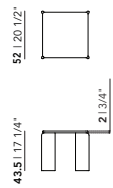

Soft Coffee Table 50 | square