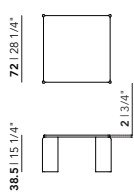

Soft Coffee Table 70 | square