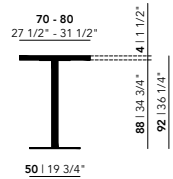

92 Height (cm)