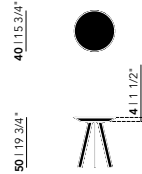

New Co Coffee Table 50 | round

Butterfly Quadpod Coffee Table | round

Diameter (cm)	Thickness (cm)	Height (cm)	Price (incl. VAT)
40	4	46	€ 509,00

New Co Coffee Table | round

Diameter (cm)	Thickness (cm)	Height (cm)	Price (incl. VAT)
40	4	50	€ 429,00
50	4	45	€ 499,00
70	4	40	€ 589,00
90	4	35	€ 749,00