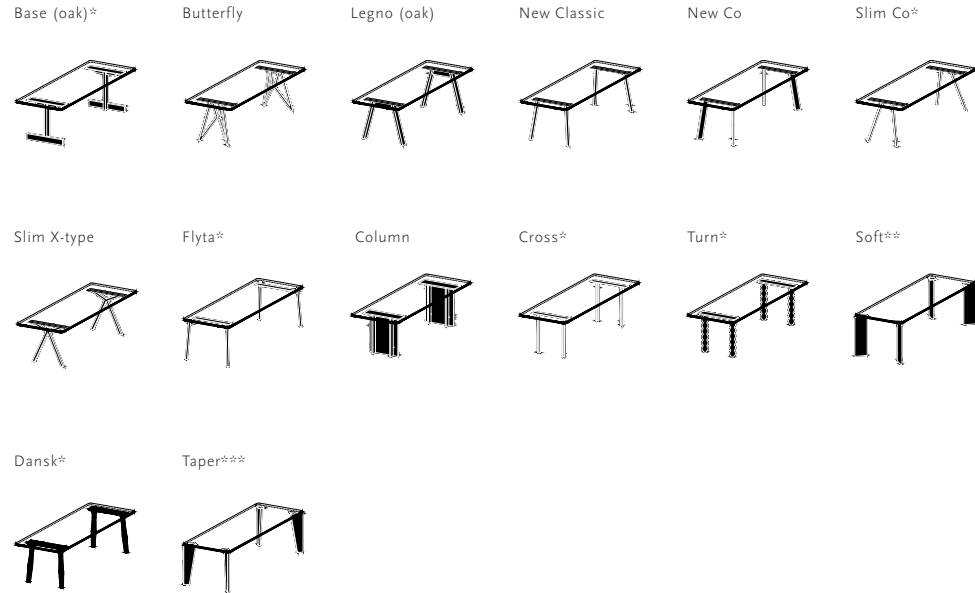

Dining Tables | rectangular

Oak

Tabletop

Oak | see all finish options on page 337

Frame

Steel | black (9005), white (9016), Brown (FT8011), Ivory (FT1015)

Oak | see all finish options on page 337

Length (cm)	Width (cm)	Thickness (cm)	Height (cm)	Standard edge Price (incl. VAT)	Chamfered, Radius & Round** edge finish Price (incl. VAT)
160	90	3	74	€ 2.189,00	€ 2.339,00
180	90	3	74	€ 2.269,00	€ 2.419,00
200	90	3	74	€ 2.359,00	€ 2.509,00
220	90	3	74	€ 2.429,00	€ 2.579,00
240	90	3	74	€ 2.559,00	€ 2.709,00
260	90	3	74	€ 2.639,00	€ 2.789,00
280	90	3	74	€ 2.729,00	€ 2.879,00
300	90	3	74	€ 2.829,00	€ 2.979,00
160	100	3	74	€ 2.259,00	€ 2.409,00
180	100	3	74	€ 2.359,00	€ 2.509,00
200	100	3	74	€ 2.479,00	€ 2.629,00
220	100	3	74	€ 2.569,00	€ 2.719,00
240	100	3	74	€ 2.659,00	€ 2.809,00
260	100	3	74	€ 2.769,00	€ 2.919,00
280	100	3	74	€ 2.869,00	€ 3.019,00
300	100	3	74	€ 2.989,00	€ 3.139,00
160	90	4	75	€ 2.329,00	€ 2.479,00
180	90	4	75	€ 2.409,00	€ 2.559,00
200	90	4	75	€ 2.549,00	€ 2.699,00
220	90	4	75	€ 2.649,00	€ 2.799,00
240	90	4	75	€ 2.769,00	€ 2.919,00
260	90	4	75	€ 2.859,00	€ 3.009,00
280	90	4	75	€ 2.989,00	€ 3.139,00
300	90	4	75	€ 3.089,00	€ 3.239,00
350	90	4	75	€ 8.639,00	€ 8.789,00
400	90	4	75	€ 8.919,00	€ 9.069,00
160	100	4	75	€ 2.399,00	€ 2.549,00
180	100	4	75	€ 2.549,00	€ 2.699,00
200	100	4	75	€ 2.659,00	€ 2.809,00
220	100	4	75	€ 2.799,00	€ 2.949,00
240	100	4	75	€ 2.919,00	€ 3.069,00
260	100	4	75	€ 3.049,00	€ 3.199,00
280	100	4	75	€ 3.149,00	€ 3.299,00
300	100	4	75	€ 3.289,00	€ 3.439,00
350	100	4	75	€ 8.579,00	€ 8.989,00
400	100	4	75	€ 8.879,00	€ 9.299,00

For table lengths of 280 cm and above, a tabletop thickness of 4 cm is advised to ensure structural stability and prevent deflection.

Soft & Taper tables in these dimensions are therefore exclusively available with a 4 cm tabletop.

Other dimensions are available on request. Please contact us for options and pricing.

* Not available in combination with lengths of 350 & 400 cm

** Only applicable to the Soft collection. Available only with round edge finish (RE).

** Available in additional colors: Butter Yellow (0520), Cobalt Blue (5013), and Olive Green (6003).

*** Not available in combination with lengths of 350 & 400 cm. Available only with standard edge finish (STD)