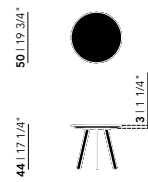

New Co Coffee Table 50 | round

Butterfly Quadpod Coffee Table | round

Diameter (cm)	Thickness (cm)	Height (cm)	Price (incl. VAT)
40	3	45	€ 549,00

New Co Coffee Table | round

Diameter (cm)	Thickness (cm)	Height (cm)	Price (incl. VAT)
40	3	49	€ 489,00
50	3	44	€ 599,00
70	3	39	€ 709,00
90	3	34	€ 1.029,00