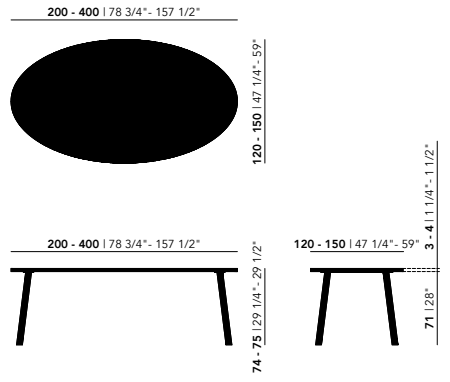

92 | 36 1/4\"/>

4 | 1 1/2\"/>

105 Height (cm)

90 - 100 | 35 1/2\"/>

105 | 41 1/4\"/>

4 | 1 1/2\"/>

Tabletop

HPL Fenix | see all finish options on page 338

Frame

Steel | black (9005), white (9016), Brown (FT8011), Ivory (FT1015)

Oak | see all finish options on page 337

Length (cm)	Width (cm)	Thickness (cm)	Height (cm)	Standard edge Price (incl. VAT)	Chamfered & Radius edge Price (incl. VAT)
200	90	4	92/105	€ 2.809,00	€ 2.809,00
220	90	4	92/105	€ 2.909,00	€ 2.909,00
240	90	4	92/105	€ 3.009,00	€ 3.009,00
260	90	4	92/105	€ 3.109,00	€ 3.109,00
280	90	4	92/105	€ 3.209,00	€ 3.209,00
300	90	4	92/105	€ 3.309,00	€ 3.309,00
200	100	4	92/105	€ 2.919,00	€ 2.919,00
220	100	4	92/105	€ 3.029,00	€ 3.029,00
240	100	4	92/105	€ 3.139,00	€ 3.139,00
260	100	4	92/105	€ 3.259,00	€ 3.259,00
280	100	4	92/105	€ 3.369,00	€ 3.369,00
300	100	4	92/105	€ 3.469,00	€ 3.469,00

Other dimensions are available on request. Please contact us for options and pricing.

Dining Tables | oval

Oak

Length (cm)	Width (cm)	Thickness (cm)	Height (cm)	Standard edge Price (incl. VAT)	Chamfered & Radius edge Price (incl. VAT)
200	120	3	74	€ 2.659,00	€ 2.809,00
220	120	3	74	€ 2.799,00	€ 2.949,00
240	120	3	74	€ 2.929,00	€ 3.079,00
260	120	3	74	€ 3.049,00	€ 3.199,00
280	120	3	74	€ 3.159,00	€ 3.309,00
300	120	3	74	€ 3.299,00	€ 3.449,00
200	120	4	75	€ 2.919,00	€ 3.069,00
220	120	4	75	€ 3.059,00	€ 3.209,00
240	120	4	75	€ 3.219,00	€ 3.369,00
260	120	4	75	€ 3.359,00	€ 3.509,00
280	120	4	75	€ 3.509,00	€ 3.659,00
300	120	4	75	€ 3.669,00	€ 3.819,00
350	150	4	75	€ 16.699,00	€ 16.849,00
400	150	4	75	€ 17.149,00	€ 17.299,00

Tabletop
Oak | see all finish options on page 337

Frame
Steel | black (9005), white (9016), Brown (FT8011), Ivory (FT1015)
Oak | see all finish options on page 337

For lengths from 280 cm upwards, a 4 cm tabletop is recommended to ensure stability and prevent deflection. Other dimensions are available on request. Please contact us for options and pricing.