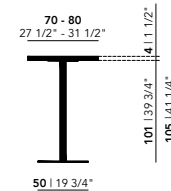

140 - 160 | 55° - 63°

70 - 80
27 1/2" - 31 1/2"

92 Height (cm)

105 Height (cm)

Tabletop

HPL Fenix | see all finish options on page 338

Frame

Steel | black (9005), white (9016), Brown (FT8011), Ivory (FT1015)