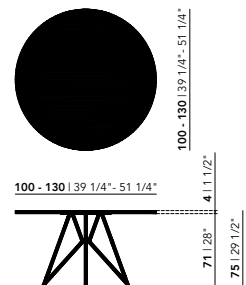

Frame

Steel | black (9005), white (9016), Brown (FT8011), Ivory (FT1015)

Other dimensions are available on request. Please contact us for options and pricing.