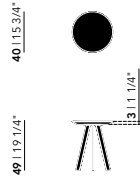

Coffee Tables

Smart collection | Oak natural lacquer

Butterfly Quadpod Coffee Table | round

Diameter (cm)	Thickness (cm)	Height (cm)	Price (incl. VAT)
40	3	45	€ 299,00

New Co Coffee Table | round

Diameter (cm)	Thickness (cm)	Height (cm)	Price (incl. VAT)
40	3	49	€ 279,00
50	3	44	€ 339,00
70	3	39	€ 399,00
90	3	34	€ 529,00

New Co Coffee Table | square

Length (cm)	Width (cm)	Thickness (cm)	Height (cm)	Price (incl. VAT)
50	50	3	44	€ 399,00
70	70	3	39	€ 469,00
90	90	3	34	€ 599,00

New Co Coffee Table | rectangular

Length (cm)	Width (cm)	Thickness (cm)	Height (cm)	Price (incl. VAT)
120	50	3	34	€ 599,00

Tabletop

Oak | see all finish options on page 337

Frame

Steel | black (9005), white (9016), Brown (FT8011), Ivory (FT1015)