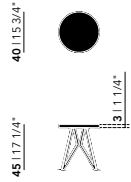

Butterfly Quadpod Coffee Table | round