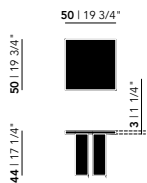

Pillar Coffee Table 50 | square