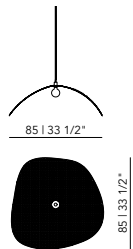

Lighting

Grid light

Grid Light

Product specifications

Material | Made from Dutch elephant grass and starch waste from the potato industry

Origin | Made in Holland

Colors | Natural, Black, White

Lamp socket | E14

Grid Light

Model	Price (incl. VAT)
Natural fibers	€ 539,00
Black fibers	€ 539,00
White fibers	€ 539,00

Light bulb excluded