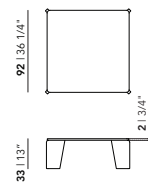

Taper Coffee Table 90 | square

Tabletop

Oak | see all finish options on page 337 & Butter Yellow (0520), Cobalt Blue (5013) & Olive Green (6003)

Frame

Oak | see all finish options on page 337 & Butter Yellow (0520), Cobalt Blue (5013) & Olive Green (6003)

Taper Coffee Table | round

Diameter (cm)	Thickness (cm)	Height (cm)	Price (incl. VAT)
32	2	45	€ 279,00
50	2	44	€ 379,00
70	2	39	€ 479,00
90	2	34	€ 649,00

Soft Coffee Table | square

Length (cm)	Width (cm)	Thickness (cm)	Height (cm)	Price (incl. VAT)
50	50	2	44	€ 379,00
70	70	2	39	€ 479,00
90	90	2	34	€ 649,00

Taper Coffee Table | pebbles

Length (cm)	Width (cm)	Thickness (cm)	Height (cm)	Price (incl. VAT)
142	86	3	35	€ 999,00
142	86	4	35	€ 1199,00