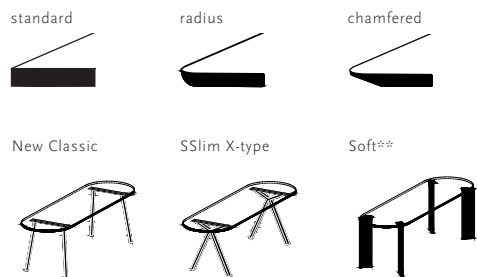

* Not available in combination with lengths of 350 & 400 cm

Dining Tables High | flat oval

Oak

Length (cm)	Width (cm)	Thickness (cm)	Height (cm)	Standard edge Price (incl. VAT)	Chamfered & Radius edge Price (incl. VAT)
200	90	4	92/105	€ 2.699,00	€ 2.829,00
220	90	4	92/105	€ 2.809,00	€ 2.929,00
240	90	4	92/105	€ 2.939,00	€ 3.059,00
260	90	4	92/105	€ 3.019,00	€ 3.139,00
280	90	4	92/105	€ 3.149,00	€ 3.259,00
300	90	4	92/105	€ 3.259,00	€ 3.379,00
200	100	4	92/105	€ 2.819,00	€ 2.969,00
220	100	4	92/105	€ 2.959,00	€ 3.109,00
240	100	4	92/105	€ 3.069,00	€ 3.219,00
260	100	4	92/105	€ 3.209,00	€ 3.359,00
280	100	4	92/105	€ 3.309,00	€ 3.459,00
300	100	4	92/105	€ 3.439,00	€ 3.589,00

92 Height (cm)

105 Height (cm)

Tabletop

Oak | see all finish options on page 337

Frame

Steel | black (9005), white (9016), Brown (FT8011), Ivory (FT1015)

Oak | see all finish options on page 337

Other dimensions are available on request. Please contact us for options and pricing.

** Only applicable to the Soft collection. Available only with round edge finish (RE).

Dining Tables High | flat oval

Smart collection | Oak natural lacquer

Length (cm)	Width (cm)	Thickness (cm)	Height (cm)	Standard edge Price (incl. VAT)	Chamfered & Radius edge Price (incl. VAT)
200	90	4	92/105	€ 2.419,00	€ 2.569,00
220	90	4	92/105	€ 2.509,00	€ 2.659,00
240	90	4	92/105	€ 2.629,00	€ 2.779,00
260	90	4	92/105	€ 2.699,00	€ 2.849,00
280	90	4	92/105	€ 2.819,00	€ 2.969,00
300	90	4	92/105	€ 2.909,00	€ 3.059,00
200	100	4	92/105	€ 2.519,00	€ 2.669,00
220	100	4	92/105	€ 2.649,00	€ 2.799,00
240	100	4	92/105	€ 2.759,00	€ 2.909,00
260	100	4	92/105	€ 2.869,00	€ 3.019,00
280	100	4	92/105	€ 2.949,00	€ 3.099,00
300	100	4	92/105	€ 3.079,00	€ 3.229,00