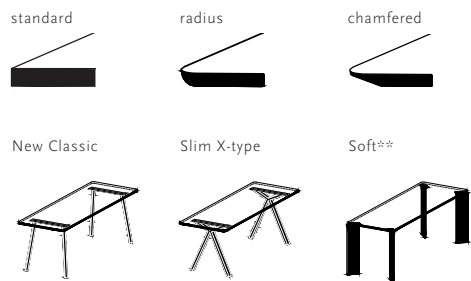

* Not available in combination with lengths of 350 & 400 cm

Dining Tables High | rectangular

Oak

Length (cm)	Width (cm)	Thickness (cm)	Height (cm)	Standard edge Price (incl. VAT)	Chamfered & Radius edge Price (incl. VAT)
160	90	4	92/105	€ 2.489,00	€ 2.609,00
180	90	4	92/105	€ 2.579,00	€ 2.699,00
200	90	4	92/105	€ 2.699,00	€ 2.829,00
220	90	4	92/105	€ 2.809,00	€ 2.929,00
240	90	4	92/105	€ 2.939,00	€ 3.059,00
260	90	4	92/105	€ 3.019,00	€ 3.139,00
280	90	4	92/105	€ 3.149,00	€ 3.259,00
300	90	4	92/105	€ 3.259,00	€ 3.379,00
160	100	4	92/105	€ 2.569,00	€ 2.719,00
180	100	4	92/105	€ 2.699,00	€ 2.849,00
200	100	4	92/105	€ 2.819,00	€ 2.969,00
220	100	4	92/105	€ 2.959,00	€ 3.109,00
240	100	4	92/105	€ 3.069,00	€ 3.219,00
260	100	4	92/105	€ 3.209,00	€ 3.359,00
280	100	4	92/105	€ 3.309,00	€ 3.459,00
300	100	4	92/105	€ 3.439,00	€ 3.589,00

92 Height (cm)

105 Height (cm)

Tabletop

Oak | see all finish options on page 337

Frame

Steel | black (9005), white (9016), Brown (FT8011), Ivory (FT1015)

Oak | see all finish options on page 337

Other dimensions are available on request. Please contact us for options and pricing.

** Only applicable to the Soft collection. Available only with round edge finish (RE).

Dining Tables High | rectangular

Smart collection | Oak natural lacquer

92 Height (cm)

105 Height (cm)

Tabletop

Oak | see all finish options on page 337