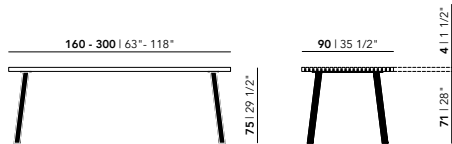

Outdoor Collection

Dining Tables

standard

Elements*

Length (cm)	Width (cm)	Thickness (cm)	Height (cm)	Iroko Price (incl. VAT)
160	90	4	75	€ 2.929,00
180	90	4	75	€ 3.019,00
200	90	4	75	€ 3.119,00
220	90	4	75	€ 3.239,00
240	90	4	75	€ 3.339,00
260	90	4	75	€ 3.419,00
280	90	4	75	€ 3.529,00
300	90	4	75	€ 3.639,00

Tabletop

*Iroko | untreated

Frame

*Iroko | untreated

*small size deviations may occur (1-3%)