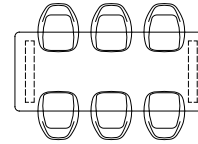

220 cm | 86 1/2"

182 cm | 71 3/4"
Frame position A