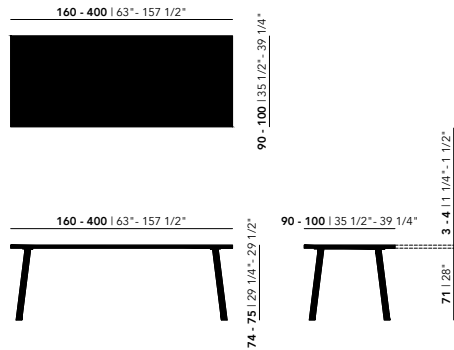

Dining Tables | rectangular

Smart collection | Oak natural lacquer

Tabletop

Oak natural lacquer | see all finish options on page 337

Frame

Oak natural lacquer | see all finish options on page 337

Length (cm)	Width (cm)	Thickness (cm)	Height (cm)	Standard edge Price (incl. VAT)	Chamfered & Radius edge Price (incl. VAT)
160	90	3	74	€ 2.159,00	€ 2.309,00
180	90	3	74	€ 2.229,00	€ 2.379,00
200	90	3	74	€ 2.309,00	€ 2.459,00
220	90	3	74	€ 2.389,00	€ 2.539,00
240	90	3	74	€ 2.479,00	€ 2.629,00
260	90	3	74	€ 2.559,00	€ 2.709,00
280	90	3	74	€ 2.649,00	€ 2.799,00
300	90	3	74	€ 2.739,00	€ 2.889,00
160	100	3	74	€ 2.219,00	€ 2.369,00
180	100	3	74	€ 2.309,00	€ 2.459,00
200	100	3	74	€ 2.419,00	€ 2.569,00
220	100	3	74	€ 2.489,00	€ 2.639,00
240	100	3	74	€ 2.569,00	€ 2.719,00
260	100	3	74	€ 2.679,00	€ 2.829,00
280	100	3	74	€ 2.769,00	€ 2.919,00
300	100	3	74	€ 2.869,00	€ 3.019,00
160	90	4	75	€ 2.299,00	€ 2.449,00
180	90	4	75	€ 2.369,00	€ 2.519,00
200	90	4	75	€ 2.479,00	€ 2.629,00
220	90	4	75	€ 2.569,00	€ 2.719,00
240	90	4	75	€ 2.699,00	€ 2.849,00
260	90	4	75	€ 2.769,00	€ 2.919,00
280	90	4	75	€ 2.879,00	€ 3.029,00
300	90	4	75	€ 2.969,00	€ 3.119,00
350	90	4	75	€ 9.229,00	€ 9.359,00
400	90	4	75	€ 9.499,00	€ 9.629,00
160	100	4	75	€ 2.359,00	€ 2.509,00
180	100	4	75	€ 2.479,00	€ 2.629,00
200	100	4	75	€ 2.579,00	€ 2.729,00
220	100	4	75	€ 2.709,00	€ 2.859,00
240	100	4	75	€ 2.809,00	€ 2.959,00
260	100	4	75	€ 2.939,00	€ 3.089,00
280	100	4	75	€ 3.019,00	€ 3.169,00
300	100	4	75	€ 3.149,00	€ 3.299,00
350	100	4	75	€ 9.429,00	€ 9.549,00
400	100	4	75	€ 9.709,00	€ 9.829,00

For lengths from 280 cm upwards, a 4 cm tabletop is recommended to ensure stability and prevent deflection.

Other dimensions are available on request. Please contact us for options and pricing.

* Not available in combination with lengths of 350 & 400 cm

** Only applicable to the Federico collection. Available only with smooth edge finish (SE), see page 339.