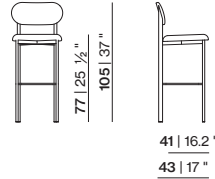

Seating

Upholstery | see all fabric options on page 336

Frame

Steel | black (9005), white (9016), Brown (FT8011), Ivory

Oblique Stool 65 & 77 | wooden backrest

Upholstery Group 0	Price (incl. VAT)
OBLIWC65oBS	€ 479,00
OBLIWC77oBS	€ 479,00

Upholstery Group 1	Price (incl. VAT)
OBLIWC65oBS	€ 549,00
OBLIWC77oBS	€ 549,00

Upholstery Group 2	Price (incl. VAT)
OBLIWC65oBS	€ 579,00
OBLIWC77oBS	€ 579,00

Upholstery Group 3	Price (incl. VAT)
OBLIWC65oBS	€ 679,00
OBLIWC77oBS	€ 679,00

Upholstery Group 4	Price (incl. VAT)
OBLIWC65oBS	€ 749,00
OBLIWC77oBS	€ 749,00

Oblique Stool 65 & 77 | upholstered backrest

Upholstery Group 0	Price (incl. VAT)
OBLIUC65oBS	€ 519,00
OBLIUC77oBS	€ 519,00

Upholstery Group 1	Price (incl. VAT)
OBLIUC65oBS	€ 609,00
OBLIUC77oBS	€ 609,00

Upholstery Group 2	Price (incl. VAT)
OBLIUC65oBS	€ 619,00
OBLIUC77oBS	€ 619,00

Upholstery Group 3	Price (incl. VAT)
OBLIUC65oBS	€ 719,00
OBLIUC77oBS	€ 719,00

Upholstery Group 4	Price (incl. VAT)
OBLIUC65oBS	€ 789,00
OBLIUC77oBS	€ 789,00