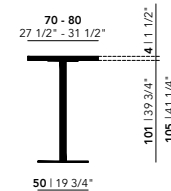

105 Height (cm)