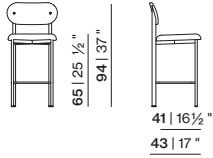

Stools

Oblique