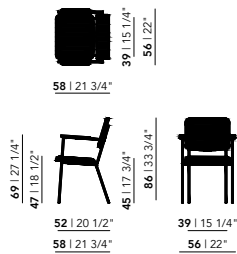

Co Chair With Armrests

Co Chair Without Armrests

Upholstery Group 0	Price (incl. VAT)
	€ 399,00

Upholstery Group 1	Price (incl. VAT)
	€ 519,00

Upholstery Group 2	Price (incl. VAT)
	€ 529,00

Upholstery Group 3	Price (incl. VAT)
	€ 649,00

Upholstery Group 4	Price (incl. VAT)
	€ 709,00

Co Chair With Armrests

Upholstery Group 0	Price (incl. VAT)
	€ 469,00

Upholstery Group 1	Price (incl. VAT)
	€ 579,00

Upholstery Group 2	Price (incl. VAT)
	€ 589,00

Upholstery Group 3	Price (incl. VAT)
	€ 689,00

Upholstery Group 4	Price (incl. VAT)
	€ 749,00

Seating

Upholstery | see all fabric options on page 336

Armrests

Oak | see all finish options on page 337

Frame

Steel | see all finish options on page 339