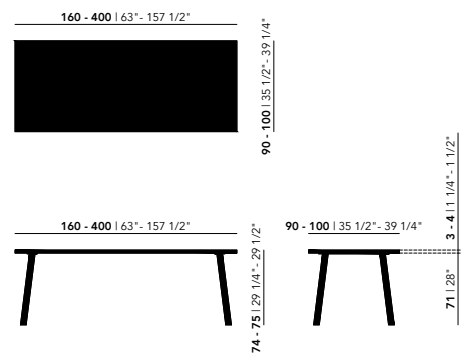

Dining Tables | rectangular

Walnut

Tabletop
Walnut | see all finish options on page 337

Frame
Steel | black (9005), white (9016), Brown (FT&011), Ivory (FT1015)

Length (cm)	Width (cm)	Thickness (cm)	Height (cm)	Standard edge Price (incl. VAT)	Chamfered & Radius edge Price (incl. VAT)
160	90	3	74	€ 3.039,00	€ 3.189,00
180	90	3	74	€ 3.209,00	€ 3.359,00
200	90	3	74	€ 3.549,00	€ 3.699,00
220	90	3	74	€ 3.619,00	€ 3.769,00
240	90	3	74	€ 3.789,00	€ 3.939,00
260	90	3	74	€ 3.959,00	€ 4.109,00
280	90	3	74	€ 4.199,00	€ 4.349,00
300	90	3	74	€ 4.309,00	€ 4.459,00
160	100	3	74	€ 3.089,00	€ 3.239,00
180	100	3	74	€ 3.269,00	€ 3.419,00
200	100	3	74	€ 3.629,00	€ 3.779,00
220	100	3	74	€ 3.699,00	€ 3.849,00
240	100	3	74	€ 3.879,00	€ 4.029,00
260	100	3	74	€ 4.069,00	€ 4.219,00
280	100	3	74	€ 4.299,00	€ 4.449,00
300	100	3	74	€ 4.429,00	€ 4.579,00
160	90	4	75	€ 3.389,00	€ 3.539,00
180	90	4	75	€ 3.589,00	€ 3.739,00
200	90	4	75	€ 3.969,00	€ 4.119,00
220	90	4	75	€ 4.059,00	€ 4.209,00
240	90	4	75	€ 4.279,00	€ 4.429,00
260	90	4	75	€ 4.459,00	€ 4.609,00
280	90	4	75	€ 4.739,00	€ 4.889,00
300	90	4	75	€ 4.879,00	€ 5.029,00
350	90	4	75	€ 7.889,00	€ 8.039,00
400	90	4	75	€ 8.119,00	€ 8.269,00
160	100	4	75	€ 3.459,00	€ 3.609,00
180	100	4	75	€ 3.689,00	€ 3.839,00
200	100	4	75	€ 4.069,00	€ 4.219,00
220	100	4	75	€ 4.179,00	€ 4.329,00
240	100	4	75	€ 4.379,00	€ 4.529,00
260	100	4	75	€ 4.609,00	€ 4.759,00
280	100	4	75	€ 4.869,00	€ 5.019,00
300	100	4	75	€ 5.019,00	€ 5.169,00
350	100	4	75	€ 8.069,00	€ 8.219,00
400	100	4	75	€ 8.319,00	€ 8.469,00

For table lengths of 280 cm and above, a tabletop thickness of 4 cm is advised to ensure structural stability and prevent deflection. Soft & Taper tables in these dimensions are therefore exclusively available with a 4 cm tabletop. Other dimensions are available on request. Please contact us for options and pricing.

* Not available in combination with lengths of 350 & 400 cm
** Only applicable to the Soft collection. Available only with round edge finish (RE).
*** Available only with standard edge finish (STD)