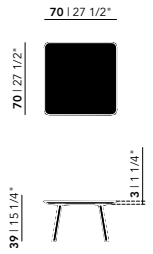

Length (cm)	Width (cm)	Thickness (cm)	Height (cm)	Price (incl. VAT)
50	50	3	44	€ 709,00
70	70	3	39	€ 829,00
90	90	3	34	€ 1.099,00

New Co Coffee Table 70 | square