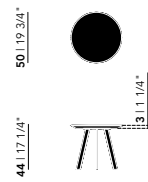

Oak

Butterfly Quadpod Coffee Table | round

New Co Coffee Table 40 | round

New Co Coffee Table 50 | round

Butterfly Quadpod Coffee Table | round

Diameter (cm)	Thickness (cm)	Height (cm)	Price (incl. VAT)
40	3	45	€ 339,00