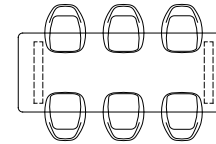

190 cm | 74 3/4"
Frame position B