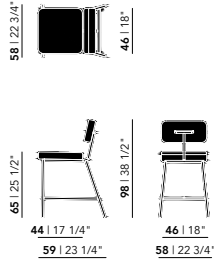

Stools

Ode Bar Stool

Ode Bar Stool 65