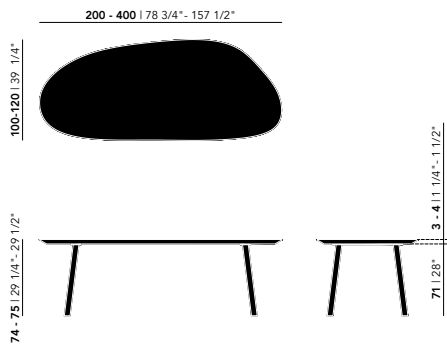

Dining Tables | blob

Smart collection | Oak natural lacquer

Slot

Paste*

Butterfly Wood*

Federico**

Tabletop

Oak natural lacquer | see all finish options on page 337

Frame

Oak natural lacquer | see all finish options on page 337

Length (cm)	Width (cm)	Thickness (cm)	Height (cm)	Standard edge Price (incl. VAT)	Chamfered & Radius edge Price (incl. VAT)
200	100	3	74	€ 2.419,00	€ 2.569,00
220	100	3	74	€ 2.489,00	€ 2.639,00
240	100	3	74	€ 2.569,00	€ 2.719,00
260	100	3	74	€ 2.669,00	€ 2.819,00
280	100	3	74	€ 2.759,00	€ 2.909,00
300	100	3	74	€ 2.869,00	€ 3.019,00
200	100	4	75	€ 2.579,00	€ 2.729,00
220	100	4	75	€ 2.699,00	€ 2.849,00
240	100	4	75	€ 2.799,00	€ 2.949,00
260	100	4	75	€ 2.939,00	€ 3.089,00
280	100	4	75	€ 3.019,00	€ 3.169,00
300	100	4	75	€ 3.139,00	€ 3.289,00

For lengths from 280 cm upwards, a 4 cm tabletop is recommended to ensure stability and prevent deflection. Other dimensions are available on request. Please contact us for options and pricing.

* Not available in combination with lengths of 350 & 400 cm

** Only applicable to the Federico collection. Available only with smooth edge finish (SE), see page 339.