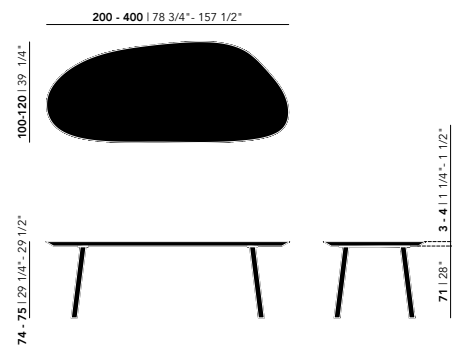

Soft & Taper tables in these dimensions are therefore exclusively available with a 4 cm tabletop.

Other dimensions are available on request. Please contact us for options and pricing.

* Not available in combination with lengths of 350 & 400 cm

Dining Tables | blob

Smart collection | Oak natural lacquer

Length (cm)	Width (cm)	Thickness (cm)	Height (cm)	Standard edge Price (incl. VAT)	Chamfered, Radius & Round** edge finish Price (incl. VAT)
200	100	3	74	€ 2.219,00	€ 2.369,00
220	100	3	74	€ 2.289,00	€ 2.439,00
240	100	3	74	€ 2.369,00	€ 2.519,00
260	100	3	74	€ 2.469,00	€ 2.619,00
280	100	3	74	€ 2.559,00	€ 2.709,00
300	100	3	74	€ 2.669,00	€ 2.819,00
200	100	4	75	€ 2.379,00	€ 2.529,00
220	100	4	75	€ 2.499,00	€ 2.649,00
240	100	4	75	€ 2.599,00	€ 2.749,00
260	100	4	75	€ 2.739,00	€ 2.889,00
280	100	4	75	€ 2.819,00	€ 2.969,00
300	100	4	75	€ 2.939,00	€ 3.089,00