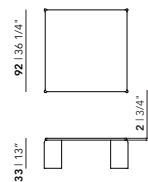

Coffee Table 90 | square

Soft Coffee Table | round