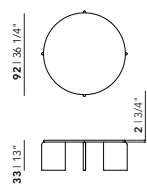

Soft Coffee Table 90 | round