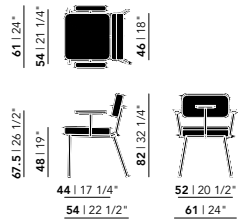

Ode Chair With Armrests

Ode Chair Without Armrests

Upholstery Group 0	Price (incl. VAT)
	€ 429,00

Upholstery Group 1	Price (incl. VAT)
	€ 519,00

Upholstery Group 2	Price (incl. VAT)
	€ 539,00

Upholstery Group 3	Price (incl. VAT)
	€ 629,00

Upholstery Group 4	Price (incl. VAT)
	€ 749,00

Ode Chair With Armrests

Upholstery Group 0	Price (incl. VAT)
	€ 529,00

Upholstery Group 1	Price (incl. VAT)
	€ 619,00

Upholstery Group 2	Price (incl. VAT)
	€ 639,00

Upholstery Group 3	Price (incl. VAT)
	€ 699,00

Upholstery Group 4	Price (incl. VAT)
	€ 799,00

Seating

Upholstery | see all fabric options on page 336

Armrests

Oak | see all finish options on page 337

Frame

Steel | black (9005), white (9016), Brown (FTS8011), Ivory (FTS1015)