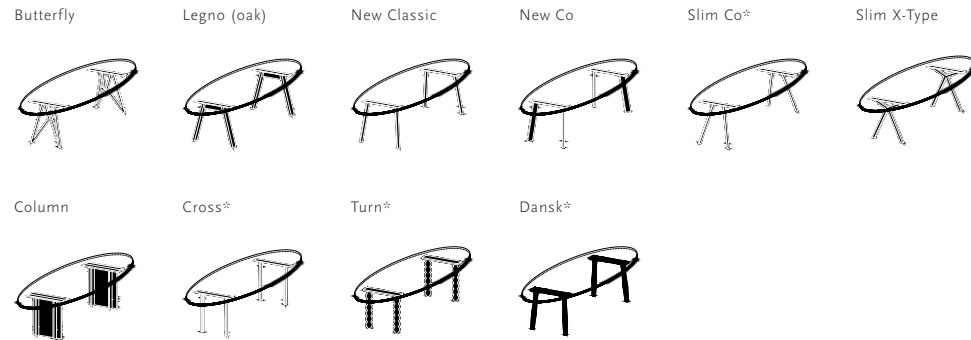

Other dimensions are available on request. Please contact us for options and pricing.

Dining Tables | oval

Oak

Length (cm)	Width (cm)	Thickness (cm)	Height (cm)	Standard edge Price (incl. VAT)	Chamfered & Radius edge Price (incl. VAT)
200	120	3	74	€ 2.659,00	€ 2.809,00
220	120	3	74	€ 2.799,00	€ 2.949,00
240	120	3	74	€ 2.929,00	€ 3.079,00
260	120	3	74	€ 3.049,00	€ 3.199,00
280	120	3	74	€ 3.159,00	€ 3.309,00
300	120	3	74	€ 3.299,00	€ 3.449,00
200	120	4	75	€ 2.919,00	€ 3.069,00
220	120	4	75	€ 3.059,00	€ 3.209,00
240	120	4	75	€ 3.219,00	€ 3.369,00
260	120	4	75	€ 3.359,00	€ 3.509,00
280	120	4	75	€ 3.509,00	€ 3.659,00
300	120	4	75	€ 3.669,00	€ 3.819,00
350	150	4	75	€ 16.699,00	€ 16.849,00
400	150	4	75	€ 17.149,00	€ 17.299,00

Tabletop

Oak | see all finish options on page 337

Frame

Steel | black (9005), white (9016), Brown (FTS8011), Ivory (FTS1015)

Oak | see all finish options on page 337

For lengths from 280 cm upwards, a 4 cm tabletop is recommended to ensure stability and prevent deflection.

Other dimensions are available on request. Please contact us for options and pricing.

* Not available in combination with lengths of 350 & 400 cm

Dining Tables | oval

Smart collection | Oak natural lacquer

Length (cm)	Width (cm)	Thickness (cm)	Height (cm)	Standard edge Price (incl. VAT)	Chamfered & Radius edge Price (incl. VAT)
200	120	3	74	€ 2.369,00	€ 2.519,00
220	120	3	74	€ 2.499,00	€ 2.649,00
240	120	3	74	€ 2.619,00	€ 2.769,00
260	120	3	74	€ 2.729,00	€ 2.879,00
280	120	3	74	€ 2.819,00	€ 2.969,00
300	120	3	74	€ 2.939,00	€ 3.089,00
200	120	4	75	€ 2.599,00	€ 2.749,00
220	120	4	75	€ 2.749,00	€ 2.899,00
240	120	4	75	€ 2.879,00	€ 3.029,00
260	120	4	75	€ 2.999,00	€ 3.149,00
280	120	4	75	€ 3.139,00	€ 3.289,00
300	120	4	75	€ 3.279,00	€ 3.429,00