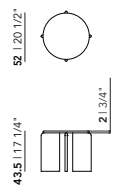

Soft Coffee Table 50 | round