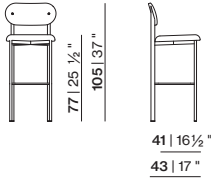

Stools

Oblique

Seating

Upholstery | see all fabric options on page 336

Frame

Steel | black (9005), white (9016), Brown (FTS8011), Ivory

Oblique Stool 65 & 77 | wooden backrest

Upholstery Group 0	Price (incl. VAT)
OBLIWC65oBS	€ 479,00
OBLIWC77oBS	€ 479,00

Upholstery Group 1	Price (incl. VAT)
OBLIWC65oBS	€ 549,00
OBLIWC77oBS	€ 549,00

Upholstery Group 2	Price (incl. VAT)
OBLIWC65oBS	€ 579,00
OBLIWC77oBS	€ 579,00

Upholstery Group 3	Price (incl. VAT)
OBLIWC65oBS	€ 679,00
OBLIWC77oBS	€ 679,00

Upholstery Group 4	Price (incl. VAT)
OBLIWC65oBS	€ 749,00
OBLIWC77oBS	€ 749,00

Oblique Stool 65 & 77 | upholstered backrest

Upholstery Group 0	Price (incl. VAT)
OBLIUC65oBS	€ 519,00
OBLIUC77oBS	€ 519,00

Upholstery Group 1	Price (incl. VAT)
OBLIUC65oBS	€ 609,00
OBLIUC77oBS	€ 609,00

Upholstery Group 2	Price (incl. VAT)
OBLIUC65oBS	€ 619,00
OBLIUC77oBS	€ 619,00

Upholstery Group 3	Price (incl. VAT)
OBLIUC65oBS	€ 719,00
OBLIUC77oBS	€ 719,00

Upholstery Group 4	Price (incl. VAT)
OBLIUC65oBS	€ 789,00
OBLIUC77oBS	€ 789,00