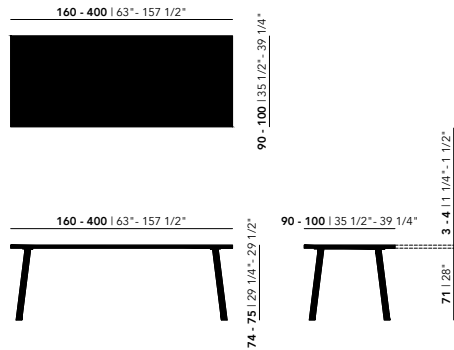

Dining Tables | rectangular

Smart collection | Oak natural lacquer

Tabletop

Oak natural lacquer | see all finish options on page 337

Frame

Oak natural lacquer | see all finish options on page 337

Length (cm)	Width (cm)	Thickness (cm)	Height (cm)	Standard edge Price (incl. VAT)	Chamfered & Radius edge Price (incl. VAT)
160	90	3	74	€ 2.149,00	€ 2.299,00
180	90	3	74	€ 2.219,00	€ 2.369,00
200	90	3	74	€ 2.309,00	€ 2.459,00
220	90	3	74	€ 2.389,00	€ 2.539,00
240	90	3	74	€ 2.479,00	€ 2.629,00
260	90	3	74	€ 2.559,00	€ 2.709,00
280	90	3	74	€ 2.639,00	€ 2.789,00
300	90	3	74	€ 2.729,00	€ 2.879,00
160	100	3	74	€ 2.209,00	€ 2.359,00
180	100	3	74	€ 2.309,00	€ 2.459,00
200	100	3	74	€ 2.419,00	€ 2.569,00
220	100	3	74	€ 2.489,00	€ 2.639,00
240	100	3	74	€ 2.569,00	€ 2.719,00
260	100	3	74	€ 2.669,00	€ 2.819,00
280	100	3	74	€ 2.759,00	€ 2.909,00
300	100	3	74	€ 2.869,00	€ 3.019,00
160	90	4	75	€ 2.289,00	€ 2.439,00
180	90	4	75	€ 2.369,00	€ 2.519,00
200	90	4	75	€ 2.479,00	€ 2.629,00
220	90	4	75	€ 2.569,00	€ 2.719,00
240	90	4	75	€ 2.689,00	€ 2.839,00
260	90	4	75	€ 2.759,00	€ 2.909,00
280	90	4	75	€ 2.879,00	€ 3.029,00
300	90	4	75	€ 2.969,00	€ 3.119,00
350	90	4	75	€ 9.229,00	€ 9.359,00
400	90	4	75	€ 9.499,00	€ 9.629,00
160	100	4	75	€ 2.359,00	€ 2.509,00
180	100	4	75	€ 2.479,00	€ 2.629,00
200	100	4	75	€ 2.579,00	€ 2.729,00
220	100	4	75	€ 2.699,00	€ 2.849,00
240	100	4	75	€ 2.799,00	€ 2.949,00
260	100	4	75	€ 2.939,00	€ 3.089,00
280	100	4	75	€ 3.019,00	€ 3.169,00
300	100	4	75	€ 3.139,00	€ 3.289,00
350	100	4	75	€ 9.429,00	€ 9.549,00
400	100	4	75	€ 9.709,00	€ 9.829,00

For lengths from 280 cm upwards, a 4 cm tabletop is recommended to ensure stability and prevent deflection.

Other dimensions are available on request. Please contact us for options and pricing.

* Not available in combination with lengths of 350 & 400 cm

** Only applicable to the Federico collection. Available only with smooth edge finish (SE), see page 339.