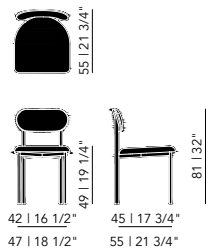

Upholstered backrest | OBLIUC