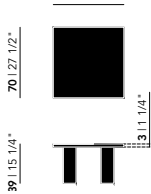

Pillar Coffee Table 70 | square