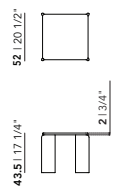

Soft Coffee Table 50 | round

Soft Coffee Table 70 | round

Soft Coffee Table 90 | round

Soft Coffee Table 50 | square

Soft Coffee Table 70 | square

Coffee Table 90 | square

Soft Coffee Table | round

Diameter (cm)	Thickness (cm)	Height (cm)	Price (incl. VAT)
32	2	45	€ 489,00
50	2	44	€ 649,00
70	2	39	€ 819,00
90	2	34	€ 1.079,00