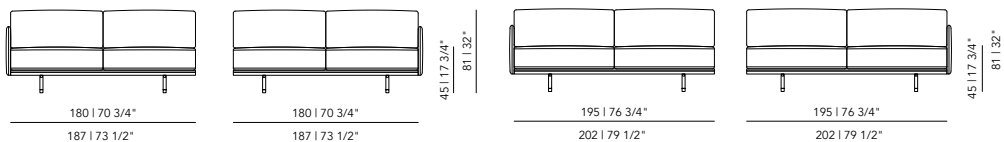

Modulo Sofa | 2.5 seater Arm Left/Right

Code: mod31/mod32

Modulo Sofa | 3 seater Arm Left/Right

Code: mod36/mod37