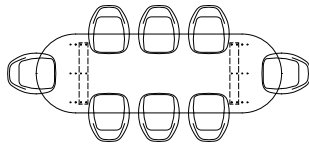

162 cm | 63 3/4"
Frame position C

300 cm | 118"