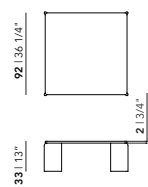

Soft Coffee Table 50 | round

Soft Coffee Table 70 | round

Soft Coffee Table 90 | round

Soft Coffee Table 50 | square

Soft Coffee Table 70 | square

Coffee Table 90 | square

Soft Coffee Table | round

Diameter (cm)	Thickness (cm)	Height (cm)	Price (incl. VAT)
32	2	45	€ 489,00
50	2	44	€ 649,00
70	2	39	€ 819,00
90	2	34	€ 1.079,00