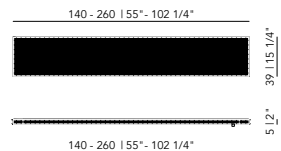

Outdoor Collection

Dining Bench Cushions

Dining Bench Cushion | Straight Corners

Upholstery Group C | Sunbrella Heritage

Length (cm)	Width (cm)	Thickness (cm)	Price (incl. VAT)
140	40	5	€ 539,00
160	40	5	€ 589,00
180	40	5	€ 619,00
200	40	5	€ 659,00
220	40	5	€ 709,00
240	40	5	€ 749,00
260	40	5	€ 789,00

Upholstery
Sunbrella Heritage | 47% Sunbrella Acrylic, 50% Recycled