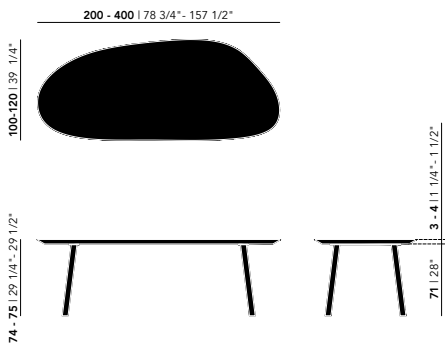

For lengths from 280 cm upwards, a 4 cm tabletop is recommended to ensure stability and prevent deflection. Other dimensions are available on request. Please contact us for options and pricing.

* Not available in combination with lengths of 350 & 400 cm

** Only applicable to the Federico collection. Available only with smooth edge finish (SE), see page 339.

Dining Tables | blob

Oak

Slot

Paste*

Butterfly Wood*

Federico**

Length (cm)	Width (cm)	Thickness (cm)	Height (cm)	Standard edge Price (incl. VAT)	Chamfered & Radius edge Price (incl. VAT)
200	100	3	74	€ 2.679,00	€ 2.829,00
220	100	3	74	€ 2.769,00	€ 2.919,00
240	100	3	74	€ 2.859,00	€ 3.009,00
260	100	3	74	€ 2.969,00	€ 3.119,00
280	100	3	74	€ 3.069,00	€ 3.219,00
300	100	3	74	€ 3.189,00	€ 3.339,00
200	100	4	75	€ 2.859,00	€ 3.009,00
220	100	4	75	€ 2.999,00	€ 3.149,00
240	100	4	75	€ 3.119,00	€ 3.269,00
260	100	4	75	€ 3.249,00	€ 3.399,00
280	100	4	75	€ 3.349,00	€ 3.499,00
300	100	4	75	€ 3.489,00	€ 3.639,00
350	120	4	75	€ 10.999,00	€ 11.149,00
400	120	4	75	€ 11.379,00	€ 11.529,00

Tabletop

Oak | see all finish options on page 337

Frame

Oak | see all finish options on page 337

For lengths from 280 cm upwards, a 4 cm tabletop is recommended to ensure stability and prevent deflection. Other dimensions are available on request. Please contact us for options and pricing.