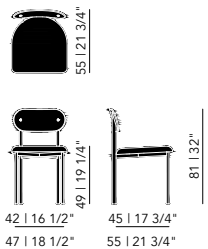

Dining Chairs

Oblique Chair

Wooden backrest | OBLIWC