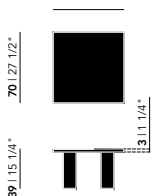

Pillar Coffee Table 70 | square