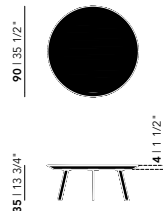

New Co Coffee Table 90 | round