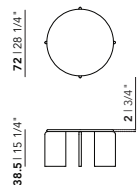

Coffee Tables | Soft

Oak

round edge

Soft Coffee Table | round

Diameter (cm)	Thickness (cm)	Height (cm)	Price (incl. VAT)
32	2	45	€ 299,00
50	2	44	€ 409,00
70	2	39	€ 509,00
90	2	34	€ 669,00

Soft Coffee Table | square

Length (cm)	Width (cm)	Thickness (cm)	Height (cm)	Price (incl. VAT)
50	50	2	44	€ 409,00
70	70	2	39	€ 509,00
90	90	2	34	€ 669,00

Tabletop

Oak | see all finish options on page 337 & Butter Yellow (O0520), Cobalt Blue (O5013) & Olive Green (O6003)

Frame

Oak | see all finish options on page 337 & Butter Yellow (O0520), Cobalt Blue (O5013) & Olive Green (O6003)