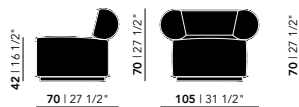

Sofas & Lounge Chairs

Luna Lounge

Luna Lounge

105 | 31 1/2"

70 | 27 1/2"

70 | 27 1/2"

42 | 16 1/2"

70 | 27 1/2"

70 | 27 1/2"

105 | 31 1/2"

70 | 27 1/2"

Luna Lounge Chair

Upholstery Group 0

Price (incl. VAT)

€ 1.099,00

Upholstery Group 1

Price (incl. VAT)

€ 1.299,00

Upholstery Group 2

Price (incl. VAT)

€ 1.339,00

Upholstery Group 3

Price (incl. VAT)

€ 1.849,00

Upholstery Group 4

Price (incl. VAT)

€ 2.049,00

Seating

Upholstery | see all fabric options on page 336

Frame

Wood | black lacquer

Wood | white lacquer