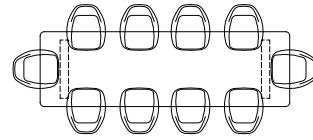

238 cm | 93 3/4"
Frame position C

350 cm | 137 3/4"