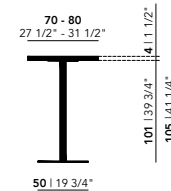

140 - 160 | 55° - 63°

70 - 80
27 1/2" - 31 1/2"

92 Height (cm)

105 Height (cm)

Tabletop

HPL Fenix | see all finish options on page 338

Frame

Steel | black (9005), white (9016), Brown (FTS8011), Ivory (FTS1015)