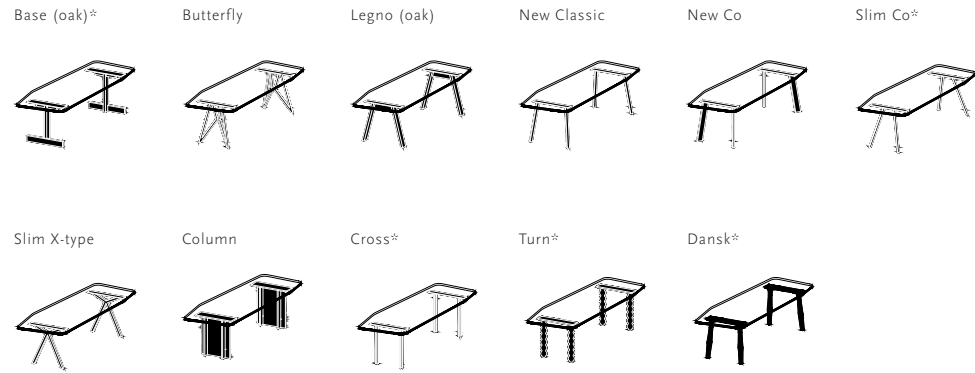

Dining Tables | paper

HPL Fenix

Length (cm)	Width (cm)	Thickness (cm)	Height (cm)	Standard edge Price (incl. VAT)	Chamfered & Radius edge Price (incl. VAT)
200	100	4	75	€ 2.779,00	€ 2.779,00
220	100	4	75	€ 2.889,00	€ 2.889,00
240	100	4	75	€ 2.989,00	€ 2.989,00
260	100	4	75	€ 3.129,00	€ 3.129,00
280	100	4	75	€ 3.219,00	€ 3.219,00
300	100	4	75	€ 3.319,00	€ 3.319,00
350	120	4	75	€ 6.459,00	€ 6.459,00
400	120	4	75	€ 7.139,00	€ 7.139,00