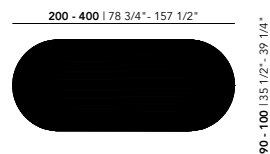

Tabletop

HPL Fenix | see all finish options on page 338

Frame

Steel | black (9005), white (9016), Brown (FTS8011), Ivory (FTS1015)

Oak | see all finish options on page 337

Other dimensions are available on request. Please contact us for options and pricing.

* Not available in combination with lengths of 350 & 400 cm