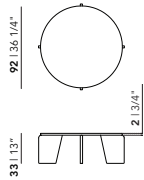

Taper Coffee Table 90 | round