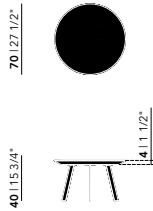

New Co Coffee Table 70 | round