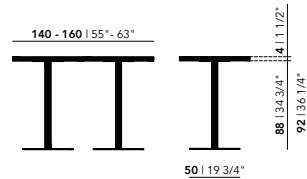

70 - 80
27 1/2" - 31 1/2"

70 - 80
27 1/2" - 31 1/2"

140 - 160 | 55° - 63°

92 Height (cm)