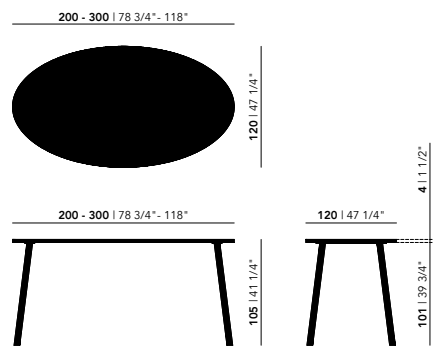

92 Height (cm)

105 Height (cm)

Tabletop

Oak | see all finish options on page 337

Frame

Steel | black (9005), white (9016), Brown (FTS8011), Ivory (FTS1015)

Oak | see all finish options on page 337

Other dimensions are available on request. Please contact us for options and pricing.

Dining Tables High | oval

Smart collection | Oak natural lacquer

Butterfly

Co

Legno (oak)

New Classic

Slim X-type

Length (cm)	Width (cm)	Thickness (cm)	Height (cm)	Standard edge Price (incl. VAT)	Chamfered & Radius edge Price (incl. VAT)
200	120	4	92/105	€ 2.739,00	€ 2.889,00
220	120	4	92/105	€ 2.889,00	€ 3.039,00
240	120	4	92/105	€ 3.019,00	€ 3.169,00
260	120	4	92/105	€ 3.139,00	€ 3.289,00
280	120	4	92/105	€ 3.279,00	€ 3.429,00
300	120	4	92/105	€ 3.419,00	€ 3.569,00