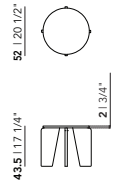

Taper Coffee Table 50 | round