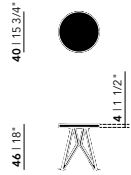

Butterfly Quadpod Coffee Table | round