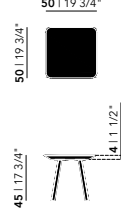

New Co Coffee Table 50 | square