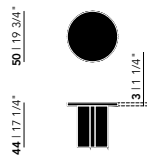

Pillar Coffee Table 50 | round