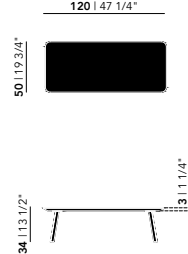

New Co Coffee Table 120 | rectangular

New Co Coffee Table | rectangular