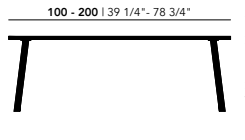

74 - 75 | 29 1/4\"/>