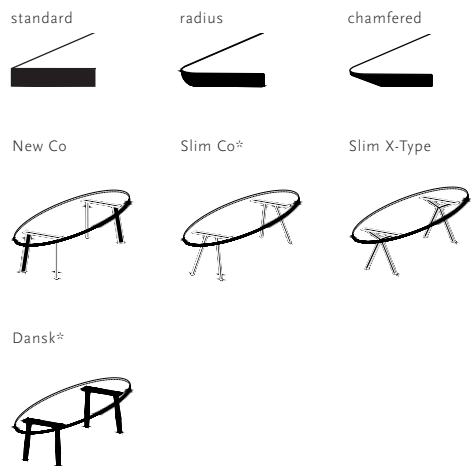

200 - 400 | 78 3/4" - 157 1/2"

120 - 150 | 47 1/4" - 59"

200 - 400 | 78 3/4" - 157 1/2"

75 | 29 1/2"

120 - 150 | 47 1/4" - 59"

71 | 28"

Tabletop

HPL Fenix | see all finish options on page 338

Frame

Steel | black (9005), white (9016), Brown (FTS8011), Ivory (FTS1015)

Oak | see all finish options on page 337

Other dimensions are available on request. Please contact us for options and pricing.

* Not available in combination with lengths of 350 & 400 cm

Dining Tables | oval

HPL Unilin | smart collection

Length (cm)	Width (cm)	Thickness (cm)	Height (cm)	Standard edge Price (incl. VAT)	Chamfered & Radius edge Price (incl. VAT)
200	120	4	75	€ 2.829,00	€ 2.829,00
220	120	4	75	€ 2.949,00	€ 2.949,00
240	120	4	75	€ 3.089,00	€ 3.089,00
260	120	4	75	€ 3.209,00	€ 3.209,00
280	120	4	75	€ 3.309,00	€ 3.309,00
300	120	4	75	€ 3.409,00	€ 3.409,00