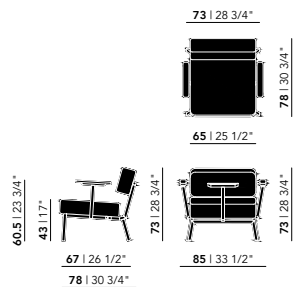

Sofas & Lounge Chairs

Ode Lounge With Armrests

Ode Lounge Chair With Armrests | 1 seater