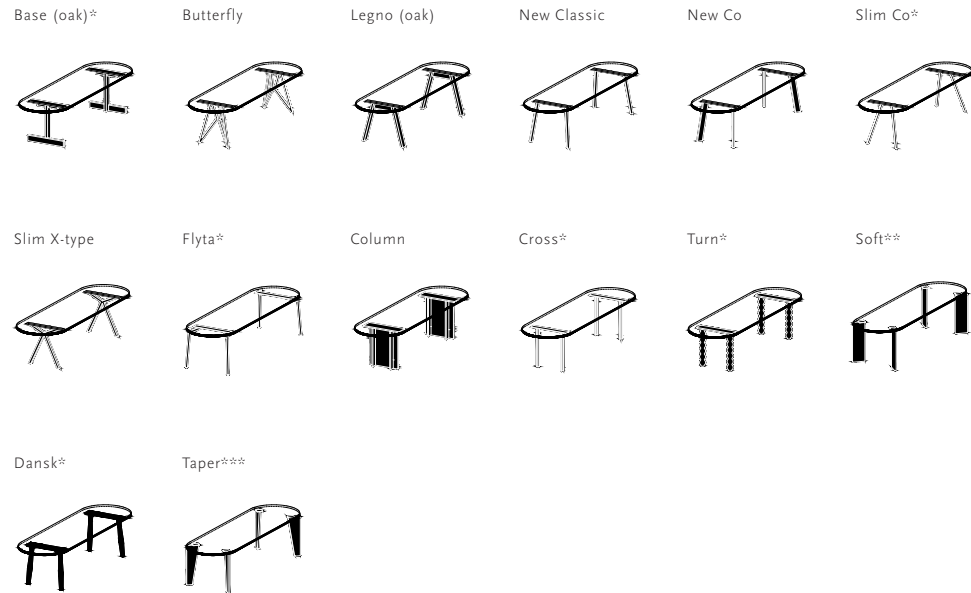

Dining Tables | flat oval

Oak

Tabletop

Oak | see all finish options on page 337

Frame

Steel | black (9005), white (9016), Brown (FTS8011), Ivory (FTS1015)

Oak | see all finish options on page 337

Length (cm)	Width (cm)	Thickness (cm)	Height (cm)	Standard edge Price (incl. VAT)	Chamfered, Radius & Round** edge finish Price (incl. VAT)
200	90	3	74	€ 2.359,00	€ 2.509,00
220	90	3	74	€ 2.429,00	€ 2.579,00
240	90	3	74	€ 2.559,00	€ 2.709,00
260	90	3	74	€ 2.639,00	€ 2.789,00
280	90	3	74	€ 2.729,00	€ 2.879,00
300	90	3	74	€ 2.829,00	€ 2.979,00
200	100	3	74	€ 2.479,00	€ 2.629,00
220	100	3	74	€ 2.569,00	€ 2.719,00
240	100	3	74	€ 2.659,00	€ 2.809,00
260	100	3	74	€ 2.769,00	€ 2.919,00
280	100	3	74	€ 2.869,00	€ 3.019,00
300	100	3	74	€ 2.989,00	€ 3.139,00
200	90	4	75	€ 2.549,00	€ 2.699,00
220	90	4	75	€ 2.649,00	€ 2.799,00
240	90	4	75	€ 2.769,00	€ 2.919,00
260	90	4	75	€ 2.859,00	€ 3.009,00
280	90	4	75	€ 2.989,00	€ 3.139,00
300	90	4	75	€ 3.089,00	€ 3.239,00
350	90	4	75	€ 8.639,00	€ 8.789,00
400	90	4	75	€ 8.919,00	€ 9.069,00
200	100	4	75	€ 2.659,00	€ 2.809,00
220	100	4	75	€ 2.799,00	€ 2.949,00
240	100	4	75	€ 2.919,00	€ 3.069,00
260	100	4	75	€ 3.049,00	€ 3.199,00
280	100	4	75	€ 3.149,00	€ 3.299,00
300	100	4	75	€ 3.289,00	€ 3.439,00
350	100	4	75	€ 8.839,00	€ 8.989,00
400	100	4	75	€ 9.149,00	€ 9.299,00

For table lengths of 280 cm and above, a tabletop thickness of 4 cm is advised to ensure structural stability and prevent deflection.

Soft & Taper tables in these dimensions are therefore exclusively available with a 4 cm tabletop.

Other dimensions are available on request. Please contact us for options and pricing.

* Not available in combination with lengths of 350 & 400 cm

** Only applicable to the Soft collection. Available only with round edge finish (RE).

** Available in additional colors: Butter Yellow (O0520), Cobalt Blue (O5013), and Olive Green (O6003).

*** Not available in combination with lengths of 350 & 400 cm. Available only with standard edge finish (STD)