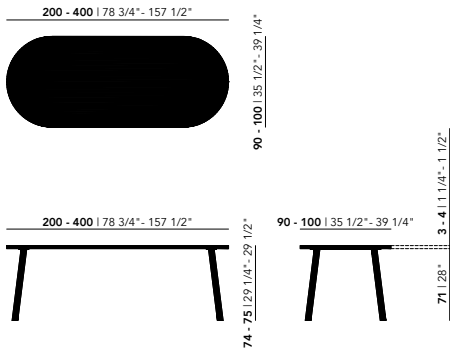

Dining Tables | flat oval

Walnut

Slot

Paste*

Butterfly Wood*

Federico**

Tabletop

Walnut | see all finish options on page 337

Frame

Walnut | see all finish options on page 337

Length (cm)	Width (cm)	Thickness (cm)	Height (cm)	Standard edge Price (incl. VAT)	Chamfered & Radius edge Price (incl. VAT)
200	90	3	74	€ 4.949,00	€ 5.099,00
220	90	3	74	€ 5.019,00	€ 5.169,00
240	90	3	74	€ 5.189,00	€ 5.339,00
260	90	3	74	€ 5.359,00	€ 5.509,00
280	90	3	74	€ 5.599,00	€ 5.749,00
300	90	3	74	€ 5.709,00	€ 5.859,00
200	100	3	74	€ 5.029,00	€ 5.179,00
220	100	3	74	€ 5.099,00	€ 5.249,00
240	100	3	74	€ 5.279,00	€ 5.429,00
260	100	3	74	€ 5.469,00	€ 5.619,00
280	100	3	74	€ 5.699,00	€ 5.849,00
300	100	3	74	€ 5.829,00	€ 5.979,00
200	90	4	75	€ 5.369,00	€ 5.519,00
220	90	4	75	€ 5.459,00	€ 5.609,00
240	90	4	75	€ 5.679,00	€ 5.829,00
260	90	4	75	€ 5.859,00	€ 6.009,00
280	90	4	75	€ 6.139,00	€ 6.289,00
300	90	4	75	€ 6.279,00	€ 6.429,00
350	90	4	75	€ 9.289,00	€ 9.439,00
400	90	4	75	€ 9.519,00	€ 9.669,00
200	100	4	75	€ 5.469,00	€ 5.619,00
220	100	4	75	€ 5.579,00	€ 5.729,00
240	100	4	75	€ 5.779,00	€ 5.929,00
260	100	4	75	€ 6.009,00	€ 6.159,00
280	100	4	75	€ 6.269,00	€ 6.419,00
300	100	4	75	€ 6.419,00	€ 6.569,00
350	100	4	75	€ 9.469,00	€ 9.619,00
400	100	4	75	€ 9.719,00	€ 9.869,00

For lengths from 280 cm upwards, a 4 cm tabletop is recommended to ensure stability and prevent deflection.

Soft & Taper tables from 280 cm upwards are only available with a thickness of 4cm.

Other dimensions are available on request. Please contact us for options and pricing.

* Not available in combination with lengths of 350 & 400 cm

** Only applicable to the Federico collection. Available only with smooth edge finish (SE), see page 339.