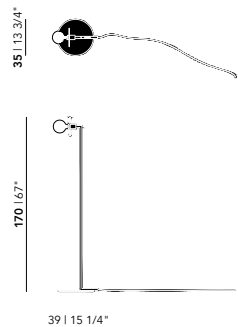

Lighting

Nod Collection

Nod Floor Lamp | L

Frame

Steel | Powdercoating | black S9005

Nod Pendant Lamp

Model	Price (incl. VAT)
M	€ 409,00
L	€ 479,00
XL	€ 549,00

Nod Floor Lamp

Model	Price (incl. VAT)
L	€ 969,00

Light bulb excluded