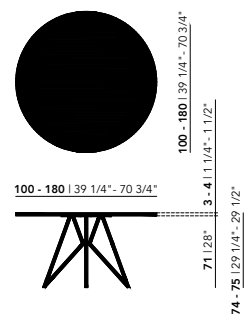

Dansk Quadpod Taper*

Diameter 160-180 cm

Butterfly Quadpod XL New Classic Quadpod XL New Co Quadpod XL

Tabletop

Walnut | see all finish options on page 337

Frame

Steel | black (9005), white (9016), Brown (FTS8011), Ivory (FTS1015)