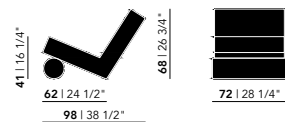

Seating

Upholstery | see all fabric options on page 336

Frame

Steel | black (9005), white (9016), Brown (FTS8011), Ivory

Sofas & Lounge Chairs

Lean Lounge

Lean Lounge

Seating