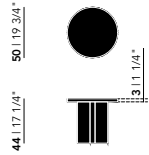

Pillar Coffee Table 50 | round