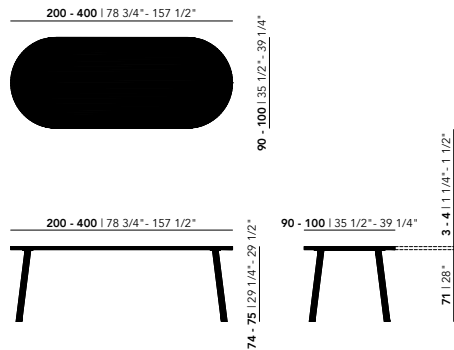

Dining Tables | flat oval

Walnut

Tabletop
Walnut | see all finish options on page 337

Frame
Steel | black (9005), white (9016), Brown (FTS8011), Ivory (FTS1015)

Length (cm)	Width (cm)	Thickness (cm)	Height (cm)	Standard edge Price (incl. VAT)	Chamfered & Radius edge Price (incl. VAT)
200	90	3	74	€ 3.549,00	€ 3.699,00
220	90	3	74	€ 3.619,00	€ 3.769,00
240	90	3	74	€ 3.789,00	€ 3.939,00
260	90	3	74	€ 3.959,00	€ 4.109,00
280	90	3	74	€ 4.199,00	€ 4.349,00
300	90	3	74	€ 4.309,00	€ 4.459,00
200	100	3	74	€ 3.629,00	€ 3.779,00
220	100	3	74	€ 3.699,00	€ 3.849,00
240	100	3	74	€ 3.879,00	€ 4.029,00
260	100	3	74	€ 4.069,00	€ 4.219,00
280	100	3	74	€ 4.299,00	€ 4.449,00
300	100	3	74	€ 4.429,00	€ 4.579,00
200	90	4	75	€ 3.969,00	€ 4.119,00
220	90	4	75	€ 4.059,00	€ 4.209,00
240	90	4	75	€ 4.279,00	€ 4.429,00
260	90	4	75	€ 4.459,00	€ 4.609,00
280	90	4	75	€ 4.739,00	€ 4.889,00
300	90	4	75	€ 4.879,00	€ 5.029,00
350	90	4	75	€ 7.889,00	€ 8.039,00
400	90	4	75	€ 8.119,00	€ 8.269,00
200	100	4	75	€ 4.069,00	€ 4.219,00
220	100	4	75	€ 4.179,00	€ 4.329,00
240	100	4	75	€ 4.379,00	€ 4.529,00
260	100	4	75	€ 4.609,00	€ 4.759,00
280	100	4	75	€ 4.869,00	€ 5.019,00
300	100	4	75	€ 5.019,00	€ 5.169,00
350	100	4	75	€ 8.069,00	€ 8.219,00
400	100	4	75	€ 8.319,00	€ 8.469,00

For table lengths of 280 cm and above, a tabletop thickness of 4 cm is advised to ensure structural stability and prevent deflection. Soft & Taper tables in these dimensions are therefore exclusively available with a 4 cm tabletop. Other dimensions are available on request. Please contact us for options and pricing.

* Not available in combination with lengths of 350 & 400 cm
** Only applicable to the Soft collection. Available only with round edge finish (RE).
*** Available only with standard edge finish (STD)