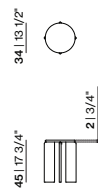

Coffee Tables | Soft

Oak

round edge

Soft Coffee Table 32 | round