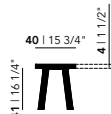

41 | 16 1/4"

Seat

Oak natural lacquer | see all finish options on page 337

Frame

Steel | black (9005), white (9016), Brown (FTS8011), Ivory (FTS1015)

Oak | see all finish options on page 337