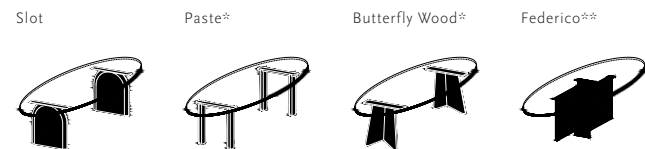

Dining Tables | oval

Smart collection | Oak natural lacquer

Length (cm)	Width (cm)	Thickness (cm)	Height (cm)	Standard edge Price (incl. VAT)	Chamfered & Radius edge Price (incl. VAT)
200	120	3	74	€ 2.569,00	€ 2.719,00
220	120	3	74	€ 2.699,00	€ 2.849,00
240	120	3	74	€ 2.819,00	€ 2.969,00
260	120	3	74	€ 2.929,00	€ 3.079,00
280	120	3	74	€ 3.019,00	€ 3.169,00
300	120	3	74	€ 3.139,00	€ 3.289,00
200	120	4	75	€ 2.799,00	€ 2.949,00
220	120	4	75	€ 2.949,00	€ 3.099,00
240	120	4	75	€ 3.079,00	€ 3.229,00
260	120	4	75	€ 3.199,00	€ 3.349,00
280	120	4	75	€ 3.339,00	€ 3.489,00
300	120	4	75	€ 3.479,00	€ 3.629,00