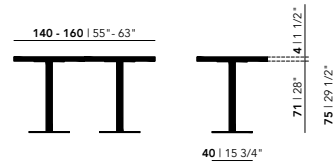

Bistro Tables

Smart collection | Oak natural lacquer

Central

Tabletop

Oak natural lacquer | see all finish options on page 337

Frame

Steel | black (9005), white (9016), Brown (FTS8011), Ivory (FTS1015)

Oak | see all finish options on page 337

Round			Standard edge	Chamfered & Radius edge
Diameter (cm)	Thickness (cm)	Height (cm)	Price (incl. VAT)	Price (incl. VAT)
70	3	75	€ 819,00	€ 819,00
80	3	75	€ 839,00	€ 839,00

Square				Standard edge	Chamfered & Radius edge
Length (cm)	Width (cm)	Thickness (cm)	Height (cm)	Price (incl. VAT)	Price (incl. VAT)
70	70	3	75	€ 819,00	€ 819,00
80	80	3	75	€ 839,00	€ 839,00

Rectangular				Standard edge	Chamfered & Radius edge
Length (cm)	Width (cm)	Thickness (cm)	Height (cm)	Price (incl. VAT)	Price (incl. VAT)
140	70	3	75	€ 1.359,00	€ 1.359,00
160	80	3	75	€ 1.399,00	€ 1.399,00

Round			Standard edge	Chamfered & Radius edge
Diameter (cm)	Thickness (cm)	Height (cm)	Price (incl. VAT)	Price (incl. VAT)
70	4	75	€ 1.019,00	€ 1.019,00
80	4	75	€ 1.049,00	€ 1.049,00

Square				Standard edge	Chamfered & Radius edge
Length (cm)	Width (cm)	Thickness (cm)	Height (cm)	Price (incl. VAT)	Price (incl. VAT)
70	70	4	75	€ 1.019,00	€ 1.019,00
80	80	4	75	€ 1.049,00	€ 1.049,00

Rectangular				Standard edge	Chamfered & Radius edge
Length (cm)	Width (cm)	Thickness (cm)	Height (cm)	Price (incl. VAT)	Price (incl. VAT)
140	70	4	75	€ 1.699,00	€ 1.699,00
160	80	4	75	€ 1.739,00	€ 1.739,00

Other dimensions are available on request. Please contact us for options and pricing.