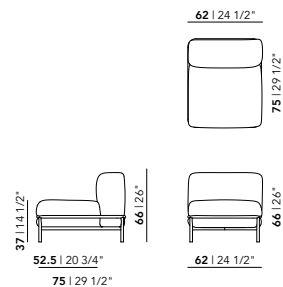

Sofas & Lounge Chairs

Bond Lounge

Bond Lounge Chair | BOND1oSO