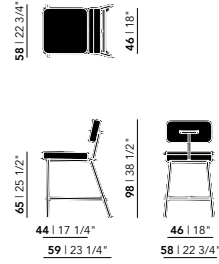

Stools

Ode Bar Stool

Ode Bar Stool 65