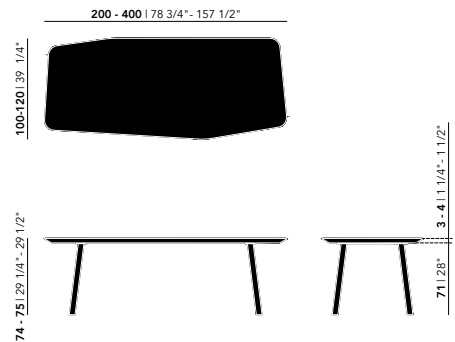

Dining Tables | paper

Walnut

Tabletop
Walnut | see all finish options on page 337

Frame
Steel | black (9005), white (9016), Brown (FTS8011), Ivory (FTS1015)

Length (cm)	Width (cm)	Thickness (cm)	Height (cm)	Standard edge Price (incl. VAT)	Chamfered & Radius edge Price (incl. VAT)
200	100	3	74	€ 3.629,00	€ 3.779,00
220	100	3	74	€ 3.699,00	€ 3.849,00
240	100	3	74	€ 3.879,00	€ 4.029,00
260	100	3	74	€ 4.069,00	€ 4.219,00
280	100	3	74	€ 4.299,00	€ 4.449,00
300	100	3	74	€ 4.429,00	€ 4.579,00
200	100	4	75	€ 4.069,00	€ 4.219,00
220	100	4	75	€ 4.179,00	€ 4.329,00
240	100	4	75	€ 4.379,00	€ 4.529,00
260	100	4	75	€ 4.609,00	€ 4.759,00
280	100	4	75	€ 4.869,00	€ 5.019,00
300	100	4	75	€ 5.019,00	€ 5.169,00
350	120	4	75	€ 8.409,00	€ 8.559,00
400	120	4	75	€ 8.699,00	€ 8.849,00

For table lengths of 280 cm and above, a tabletop thickness of 4 cm is advised to ensure structural stability and prevent deflection. Soft & Taper tables in these dimensions are therefore exclusively available with a 4 cm tabletop. Other dimensions are available on request. Please contact us for options and pricing.

* Not available in combination with lengths of 350 & 400 cm
** Only applicable to the Soft collection. Available only with round edge finish (RE).
*** Available only with standard edge finish (STD)