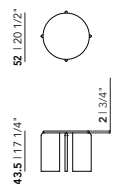

Soft Coffee Table 50 | round