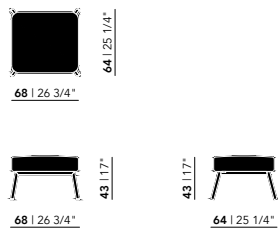

Ode Lounge Ottoman

Seating

Upholstery | see all fabric options on page 336

Frame

Steel | black (9005), white (9016), Brown (FTS8011), Ivory

Upholstery Group 0	Price (incl. VAT)
1 seater	€ 839,00
Ottoman	€ 649,00

Upholstery Group 1	Price (incl. VAT)
1 seater	€ 979,00
Ottoman	€ 749,00

Upholstery Group 2	Price (incl. VAT)
1 seater	€ 1.059,00
Ottoman	€ 849,00

Upholstery Group 3	Price (incl. VAT)
1 seater	€ 1.269,00
Ottoman	€ 1.059,00

Upholstery Group 4	Price (incl. VAT)
1 seater	€ 1.579,00
Ottoman	€ 1.339,00