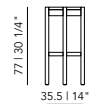

Base Stool 45