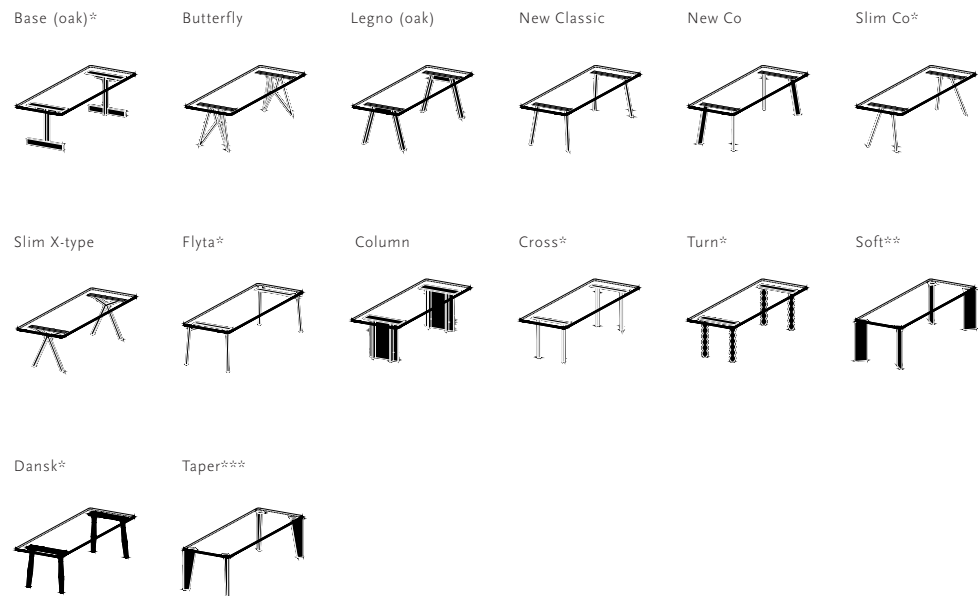

Dining Tables | rectangular

Oak

Tabletop

Oak | see all finish options on page 337

Frame

Steel | black (9005), white (9016), Brown (FTS8011), Ivory (FTS1015)

Oak | see all finish options on page 337

Length (cm)	Width (cm)	Thickness (cm)	Height (cm)	Standard edge Price (incl. VAT)	Chamfered, Radius & Round** edge finish Price (incl. VAT)
160	90	3	74	€ 2.189,00	€ 2.339,00
180	90	3	74	€ 2.269,00	€ 2.419,00
200	90	3	74	€ 2.359,00	€ 2.509,00
220	90	3	74	€ 2.429,00	€ 2.579,00
240	90	3	74	€ 2.559,00	€ 2.709,00
260	90	3	74	€ 2.639,00	€ 2.789,00
280	90	3	74	€ 2.729,00	€ 2.879,00
300	90	3	74	€ 2.829,00	€ 2.979,00
160	100	3	74	€ 2.259,00	€ 2.409,00
180	100	3	74	€ 2.359,00	€ 2.509,00
200	100	3	74	€ 2.479,00	€ 2.629,00
220	100	3	74	€ 2.569,00	€ 2.719,00
240	100	3	74	€ 2.659,00	€ 2.809,00
260	100	3	74	€ 2.769,00	€ 2.919,00
280	100	3	74	€ 2.869,00	€ 3.019,00
300	100	3	74	€ 2.989,00	€ 3.139,00
160	90	4	75	€ 2.329,00	€ 2.479,00
180	90	4	75	€ 2.409,00	€ 2.559,00
200	90	4	75	€ 2.549,00	€ 2.699,00
220	90	4	75	€ 2.649,00	€ 2.799,00
240	90	4	75	€ 2.769,00	€ 2.919,00
260	90	4	75	€ 2.859,00	€ 3.009,00
280	90	4	75	€ 2.989,00	€ 3.139,00
300	90	4	75	€ 3.089,00	€ 3.239,00
350	90	4	75	€ 8.639,00	€ 8.789,00
400	90	4	75	€ 8.919,00	€ 9.069,00
160	100	4	75	€ 2.399,00	€ 2.549,00
180	100	4	75	€ 2.549,00	€ 2.699,00
200	100	4	75	€ 2.659,00	€ 2.809,00
220	100	4	75	€ 2.799,00	€ 2.949,00
240	100	4	75	€ 2.919,00	€ 3.069,00
260	100	4	75	€ 3.049,00	€ 3.199,00
280	100	4	75	€ 3.149,00	€ 3.299,00
300	100	4	75	€ 3.289,00	€ 3.439,00
350	100	4	75	€ 8.839,00	€ 8.989,00
400	100	4	75	€ 9.149,00	€ 9.299,00

For table lengths of 280 cm and above, a tabletop thickness of 4 cm is advised to ensure structural stability and prevent deflection.

Soft & Taper tables in these dimensions are therefore exclusively available with a 4 cm tabletop.

Other dimensions are available on request. Please contact us for options and pricing.

* Not available in combination with lengths of 350 & 400 cm

** Only applicable to the Soft collection. Available only with round edge finish (RE).

** Available in additional colors: Butter Yellow (O0520), Cobalt Blue (O5013), and Olive Green (O6003).

*** Not available in combination with lengths of 350 & 400 cm. Available only with standard edge finish (STD)