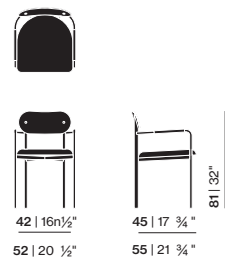

Wooden backrest with armrest | OBLIWAAC