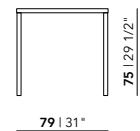

Trace outdoor dining table

Code: T-TRACTOC

Trace outdoor collection

Dining chairs	Code	Price (incl. VAT)
Trace outdoor dining chair left	C-TRACLCOG	€ 389,00
Trace outdoor dining chair right	C-TRACRCOG	€ 389,00

Dining table	Code	Price (incl. VAT)
Trace outdoor dining table	C-TRACTOC	€ 749,00

Finish Options

Steel | KTL & Powdercoating | black SO9005, khaki grey SO7008