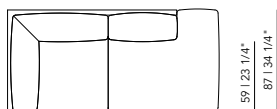

Modulo Sofa | Corner Element

Code: mod92

Modulo Sofa | Chaise Longue Arm Left/Right

Code: mod41/mod42

Modulo Sofa | Corner Element Platform Left/Right

Code: mod23/mod24

Modulo | Hocker M

	Price (incl VAT)
Upholstery Group 0	€ 1.129,00
Upholstery Group 1	€ 1.189,00
Upholstery Group 2	€ 1.209,00
Upholstery Group 3	€ 1.629,00
Upholstery Group 4	€ 2.179,00

Modulo | Hocker L

	Price (incl VAT)
Upholstery Group 0	€ 1.249,00
Upholstery Group 1	€ 1.319,00
Upholstery Group 2	€ 1.349,00
Upholstery Group 3	€ 1.839,00
Upholstery Group 4	€ 2.489,00

Modulo Sofa | Corner Element

	Price (incl VAT)
Upholstery Group 0	€ 2.149,00
Upholstery Group 1	€ 2.289,00
Upholstery Group 2	€ 2.339,00
Upholstery Group 3	€ 3.309,00
Upholstery Group 4	€ 4.429,00

Modulo Sofa | Chaise Longue Arm Left/Right

	Price (incl VAT)
Upholstery Group 0	€ 2.879,00
Upholstery Group 1	€ 3.079,00
Upholstery Group 2	€ 3.149,00
Upholstery Group 3	€ 4.509,00
Upholstery Group 4	€ 6.029,00

Modulo Sofa | Corner Element Platform Left/Right

	Price (incl VAT)
Upholstery Group 0	€ 3.489,00
Upholstery Group 1	€ 3.749,00
Upholstery Group 2	€ 3.829,00
Upholstery Group 3	€ 5.509,00
Upholstery Group 4	€ 7.389,00

Seating

Upholstery | see all fabric options on page 336

Frame

Steel | see all finish options on page 339