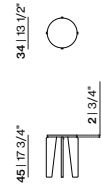

Coffee Tables | Taper

Smart collection | Oak natural lacquer

standard

Taper Coffee Table 32 | round