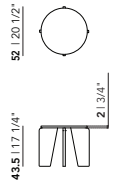

Taper Coffee Table 50 | round