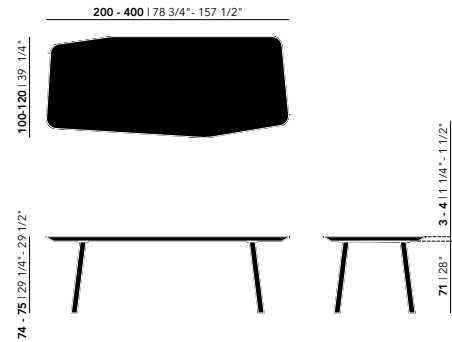

Dining Tables | paper

Smart collection | Oak natural lacquer

Slot

Paste*

Butterfly Wood*

Federico**

Tabletop

Oak natural lacquer | see all finish options on page 337

Frame

Oak natural lacquer | see all finish options on page 337

Length (cm)	Width (cm)	Thickness (cm)	Height (cm)	Standard edge Price (incl. VAT)	Chamfered & Radius edge Price (incl. VAT)
200	100	3	74	€ 2.419,00	€ 2.569,00
220	100	3	74	€ 2.489,00	€ 2.639,00
240	100	3	74	€ 2.569,00	€ 2.719,00
260	100	3	74	€ 2.669,00	€ 2.819,00
280	100	3	74	€ 2.759,00	€ 2.909,00
300	100	3	74	€ 2.869,00	€ 3.019,00
200	100	4	75	€ 2.579,00	€ 2.729,00
220	100	4	75	€ 2.699,00	€ 2.849,00
240	100	4	75	€ 2.799,00	€ 2.949,00
260	100	4	75	€ 2.939,00	€ 3.089,00
280	100	4	75	€ 3.019,00	€ 3.169,00
300	100	4	75	€ 3.139,00	€ 3.289,00

For lengths from 280 cm upwards, a 4 cm tabletop is recommended to ensure stability and prevent deflection. Other dimensions are available on request. Please contact us for options and pricing.

* Not available in combination with lengths of 350 & 400 cm

** Only applicable to the Federico collection. Available only with smooth edge finish (SE), see page 339.