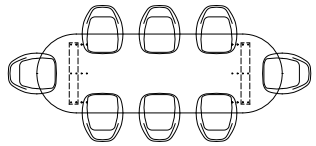

186 cm | 73 1/4"
Frame position A