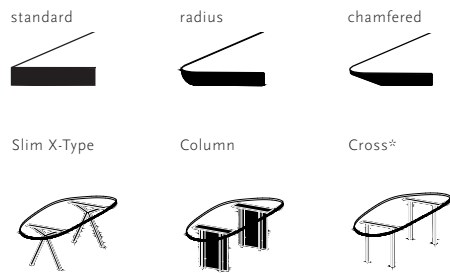

Dining Tables | blob

Walnut

Length (cm)	Width (cm)	Thickness (cm)	Height (cm)	Standard edge Price (incl. VAT)	Chamfered & Radius edge Price (incl. VAT)
200	100	3	74	€ 3.629,00	€ 3.779,00
220	100	3	74	€ 3.699,00	€ 3.849,00
240	100	3	74	€ 3.879,00	€ 4.029,00
260	100	3	74	€ 4.069,00	€ 4.219,00
280	100	3	74	€ 4.299,00	€ 4.449,00
300	100	3	74	€ 4.429,00	€ 4.579,00
200	100	4	75	€ 4.069,00	€ 4.219,00
220	100	4	75	€ 4.179,00	€ 4.329,00
240	100	4	75	€ 4.379,00	€ 4.529,00
260	100	4	75	€ 4.609,00	€ 4.759,00
280	100	4	75	€ 4.869,00	€ 5.019,00
300	100	4	75	€ 5.019,00	€ 5.169,00
350	120	4	75	€ 8.409,00	€ 8.559,00
400	120	4	75	€ 8.699,00	€ 8.849,00

Tabletop

Walnut | see all finish options on page 337

Frame

Steel | black (9005), white (9016), Brown (FTS8011), Ivory

For table lengths of 280 cm and above, a tabletop thickness of 4 cm is advised to ensure structural stability and prevent deflection.

Soft & Taper tables in these dimensions are therefore exclusively available with a 4 cm tabletop.

Other dimensions are available on request. Please contact us for options and pricing.

* Not available in combination with lengths of 350 & 400 cm

** Only applicable to the Soft collection. Available only with round edge finish (RE).

*** Available only with standard edge finish (STD)

Dining Tables | blob

HPL Fenix

Length (cm)	Width (cm)	Thickness (cm)	Height (cm)	Standard edge Price (incl. VAT)	Chamfered & Radius edge Price (incl. VAT)
200	100	4	75	€ 2.779,00	€ 2.779,00
220	100	4	75	€ 2.889,00	€ 2.889,00
240	100	4	75	€ 2.989,00	€ 2.989,00
260	100	4	75	€ 3.129,00	€ 3.129,00
280	100	4	75	€ 3.219,00	€ 3.219,00
300	100	4	75	€ 3.319,00	€ 3.319,00
350	120	4	75	€ 6.459,00	€ 6.459,00
400	120	4	75	€ 7.139,00	€ 7.139,00