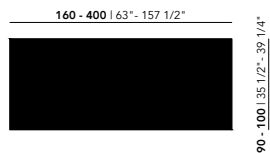

Tabletop

HPL Fenix | see all finish options on page 338

Frame

Steel | black (9005), white (9016), Brown (FTS8011), Ivory (FTS1015)

Oak | see all finish options on page 337

Other dimensions are available on request. Please contact us for options and pricing.

* Not available in combination with lengths of 350 & 400 cm