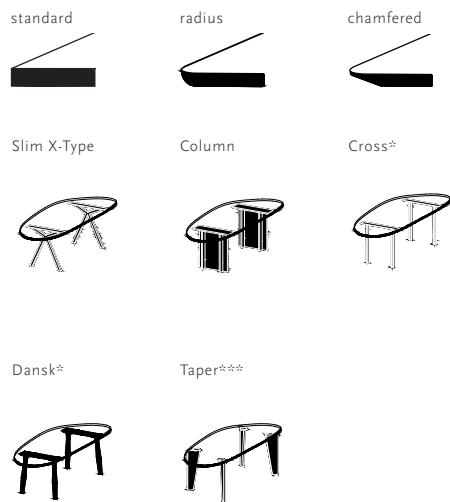

Tabletop

Oak | see all finish options on page 337

Frame

Steel | black (9005), white (9016), Brown (FTS8011), Ivory (FTS1015)

Oak | see all finish options on page 337

For table lengths of 280 cm and above, a tabletop thickness of 4 cm is advised to ensure structural stability and prevent deflection.

Soft & Taper tables in these dimensions are therefore exclusively available with a 4 cm tabletop.

Other dimensions are available on request. Please contact us for options and pricing.

* Not available in combination with lengths of 350 & 400 cm

Dining Tables | blob

Smart collection | Oak natural lacquer

Length (cm)	Width (cm)	Thickness (cm)	Height (cm)	Standard edge Price (incl. VAT)	Chamfered, Radius & Round** edge finish Price (incl. VAT)
200	100	3	74	€ 2.219,00	€ 2.369,00
220	100	3	74	€ 2.289,00	€ 2.439,00
240	100	3	74	€ 2.369,00	€ 2.519,00
260	100	3	74	€ 2.469,00	€ 2.619,00
280	100	3	74	€ 2.559,00	€ 2.709,00
300	100	3	74	€ 2.669,00	€ 2.819,00
200	100	4	75	€ 2.379,00	€ 2.529,00
220	100	4	75	€ 2.499,00	€ 2.649,00
240	100	4	75	€ 2.599,00	€ 2.749,00
260	100	4	75	€ 2.739,00	€ 2.889,00
280	100	4	75	€ 2.819,00	€ 2.969,00
300	100	4	75	€ 2.939,00	€ 3.089,00