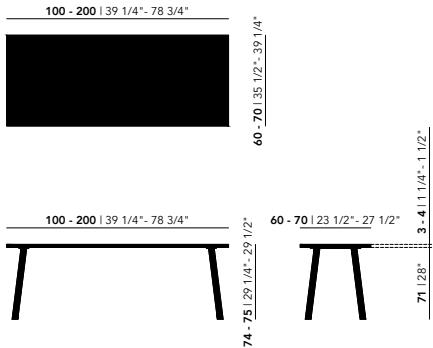

Oak

Butterfly

New Classic

Slim X-type

Length (cm)	Width (cm)	Thickness (cm)	Height (cm)	Standard edge Price (incl. VAT)	Chamfered & Radius edge Price (incl. VAT)
100	60	3	74	€1.639,00	€1.714,00
120	60	3	74	€1.699,00	€1.774,00
140	60	3	74	€1.779,00	€1.854,00
160	60	3	74	€1.839,00	€1.914,00
180	60	3	74	€1.899,00	€1.974,00
200	60	3	74	€1.939,00	€2.014,00
100	70	3	74	€1.689,00	€1.764,00
120	70	3	74	€1.779,00	€1.854,00
140	70	3	74	€1.849,00	€1.924,00
160	70	3	74	€1.919,00	€1.994,00
180	70	3	74	€1.979,00	€2.054,00
200	70	3	74	€2.049,00	€2.124,00
100	60	4	75	€1.689,00	€1.764,00
120	60	4	75	€1.779,00	€1.854,00
140	60	4	75	€1.849,00	€1.924,00
160	60	4	75	€1.919,00	€1.994,00
180	60	4	75	€1.989,00	€2.064,00
200	60	4	75	€2.059,00	€2.134,00
100	70	4	75	€1.779,00	€1.854,00
120	70	4	75	€1.849,00	€1.924,00
140	70	4	75	€1.929,00	€2.004,00
160	70	4	75	€2.009,00	€2.084,00
180	70	4	75	€2.089,00	€2.164,00
200	70	4	75	€2.189,00	€2.264,00