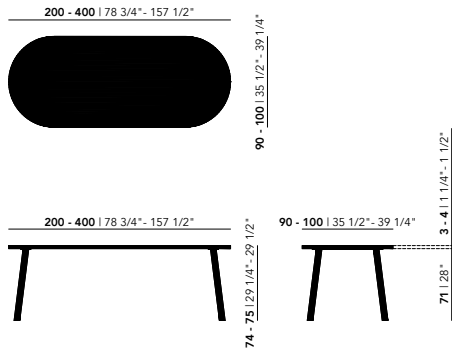

Dining Tables | flat oval

Smart collection | Oak natural lacquer

Tabletop

Oak natural lacquer | see all finish options on page 337

Frame

Oak natural lacquer | see all finish options on page 337

Length (cm)	Width (cm)	Thickness (cm)	Height (cm)	Standard edge Price (incl. VAT)	Chamfered & Radius edge Price (incl. VAT)
200	90	3	74	€ 2.309,00	€ 2.459,00
220	90	3	74	€ 2.389,00	€ 2.539,00
240	90	3	74	€ 2.479,00	€ 2.629,00
260	90	3	74	€ 2.559,00	€ 2.709,00
280	90	3	74	€ 2.639,00	€ 2.789,00
300	90	3	74	€ 2.729,00	€ 2.879,00
200	100	3	74	€ 2.419,00	€ 2.569,00
220	100	3	74	€ 2.489,00	€ 2.639,00
240	100	3	74	€ 2.569,00	€ 2.719,00
260	100	3	74	€ 2.669,00	€ 2.819,00
280	100	3	74	€ 2.759,00	€ 2.909,00
300	100	3	74	€ 2.869,00	€ 3.019,00
200	90	4	75	€ 2.479,00	€ 2.629,00
220	90	4	75	€ 2.569,00	€ 2.719,00
240	90	4	75	€ 2.689,00	€ 2.839,00
260	90	4	75	€ 2.759,00	€ 2.909,00
280	90	4	75	€ 2.879,00	€ 3.029,00
300	90	4	75	€ 2.969,00	€ 3.119,00
350	90	4	75	€ 9.229,00	€ 9.359,00
400	90	4	75	€ 9.499,00	€ 9.629,00
200	100	4	75	€ 2.579,00	€ 2.729,00
220	100	4	75	€ 2.699,00	€ 2.849,00
240	100	4	75	€ 2.799,00	€ 2.949,00
260	100	4	75	€ 2.939,00	€ 3.089,00
280	100	4	75	€ 3.019,00	€ 3.169,00
300	100	4	75	€ 3.139,00	€ 3.289,00
350	100	4	75	€ 9.429,00	€ 9.549,00
400	100	4	75	€ 9.709,00	€ 9.829,00

For lengths from 280 cm upwards, a 4 cm tabletop is recommended to ensure stability and prevent deflection.

Other dimensions are available on request. Please contact us for options and pricing.

* Not available in combination with lengths of 350 & 400 cm

** Only applicable to the Federico collection. Available only with smooth edge finish (SE), see page 339.