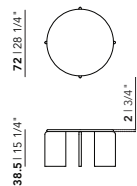

Coffee Tables | Soft

Walnut

round edge

Soft Coffee Table | round

Diameter (cm)	Thickness (cm)	Height (cm)	Price (incl. VAT)
32	2	45	€ 489,00
50	2	44	€ 649,00
70	2	39	€ 819,00
90	2	34	€ 1.079,00

Soft Coffee Table | square

Length (cm)	Width (cm)	Thickness (cm)	Height (cm)	Price (incl. VAT)
50	50	2	44	€ 649,00
70	70	2	39	€ 819,00
90	90	2	34	€ 1.079,00

Table top

Walnut | see all finish options on page 337

Frame

Walnut | see all finish options on page 337