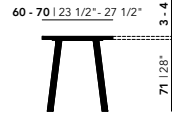

3 - 4 | 11 1/4\"/>

71 | 28\"/>

Tabletop

Oak natural lacquer | see all finish options on page 337

Frame

Steel | black (9005), white (9016), Brown (FTS8011), Ivory (FTS1015)

Length (cm)	Width (cm)	Thickness (cm)	Height (cm)	Standard edge Price (incl. VAT)	Chamfered & Radius edge Price (incl. VAT)
100	60	3	74	€1.589,00	€1.664,00
120	60	3	74	€1.649,00	€1.724,00
140	60	3	74	€1.729,00	€1.804,00
160	60	3	74	€1.789,00	€1.864,00
180	60	3	74	€1.849,00	€1.924,00
200	60	3	74	€1.889,00	€1.964,00
100	70	3	74	€1.639,00	€1.714,00
120	70	3	74	€1.729,00	€1.804,00
140	70	3	74	€1.799,00	€1.874,00
160	70	3	74	€1.869,00	€1.944,00
180	70	3	74	€1.929,00	€2.004,00
200	70	3	74	€1.999,00	€2.074,00
100	60	4	75	€1.639,00	€1.714,00
120	60	4	75	€1.729,00	€1.804,00
140	60	4	75	€1.799,00	€1.874,00
160	60	4	75	€1.869,00	€1.944,00
180	60	4	75	€1.939,00	€2.014,00
200	60	4	75	€2.009,00	€2.084,00
100	70	4	75	€1.729,00	€1.804,00
120	70	4	75	€1.799,00	€1.874,00
140	70	4	75	€1.879,00	€1.954,00
160	70	4	75	€1.959,00	€2.034,00
180	70	4	75	€2.039,00	€2.114,00
200	70	4	75	€2.139,00	€2.214,00

Other dimensions are available on request. Please contact us for options and pricing.