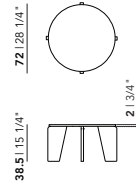

Coffee Tables | Taper

Smart collection | Oak natural lacquer

standard

Taper Coffee Table | round

Diameter (cm)	Thickness (cm)	Height (cm)	Price (incl. VAT)
32	2	45	€ 279,00
50	2	44	€ 379,00
70	2	39	€ 479,00
90	2	34	€ 649,00

Soft Coffee Table | square

Length (cm)	Width (cm)	Thickness (cm)	Height (cm)	Price (incl. VAT)
50	50	2	44	€ 379,00
70	70	2	39	€ 479,00
90	90	2	34	€ 649,00

Taper Coffee Table | pebbles

Length (cm)	Width (cm)	Thickness (cm)	Height (cm)	Price (incl. VAT)
142	86	3	35	€ 999,00
142	86	4	35	€ 1199,00

Tabletop

Oak | see all finish options on page 337 & Butter Yellow (O0520), Cobalt Blue (O5013) & Olive Green (O6003)

Frame

Oak | see all finish options on page 337 & Butter Yellow (O0520), Cobalt Blue (O5013) & Olive Green (O6003)