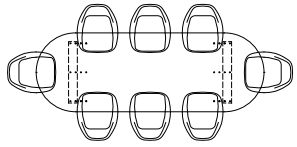

260 cm | 102 1/4"

166 cm | 65 1/4"
Frame position A