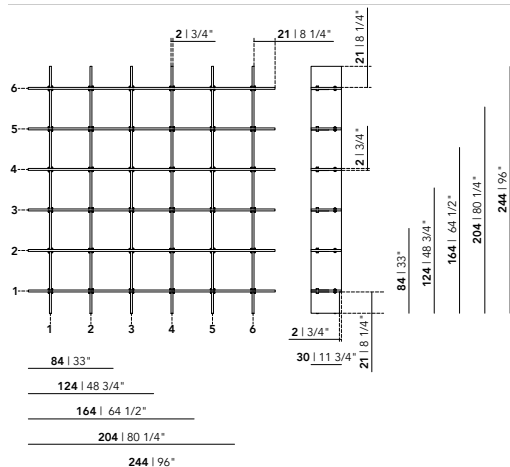

Cabinets

Column Cabinet

Column Cabinet

Finish options

Oak hardwax oil natural light | O3041

Oak hardwax oil natural | O3062

Model	Height (cm)	Width (cm)	Price (incl. VAT)
Column cabinet 22	84	84	€ 649,00
Column cabinet 32	84	124	€ 929,00
Column cabinet 42	84	164	€ 1.209,00
Column cabinet 52	84	204	€ 1.519,00
Column cabinet 62	84	244	€ 1.789,00

Model	Height (cm)	Width (cm)	Price (incl. VAT)
Column cabinet 23	124	84	€ 919,00
Column cabinet 33	124	124	€ 1.319,00
Column cabinet 43	124	164	€ 1.699,00
Column cabinet 53	124	204	€ 2.089,00
Column cabinet 63	124	244	€ 2.469,00

Model	Height (cm)	Width (cm)	Price (incl. VAT)
Column cabinet 24	164	84	€ 1.179,00
Column cabinet 34	164	124	€ 1.689,00
Column cabinet 44	164	164	€ 2.189,00
Column cabinet 54	164	204	€ 2.679,00
Column cabinet 64	164	244	€ 3.159,00

Model	Height (cm)	Width (cm)	Price (incl. VAT)
Column cabinet 25	204	84	€ 1.429,00
Column cabinet 35	204	124	€ 2.049,00
Column cabinet 45	204	164	€ 2.649,00
Column cabinet 55	204	204	€ 3.249,00
Column cabinet 65	204	244	€ 3.809,00

Model	Height (cm)	Width (cm)	Price (incl. VAT)
Column cabinet 26	244	84	€ 1.679,00
Column cabinet 36	244	124	€ 2.409,00
Column cabinet 46	244	164	€ 3.109,00
Column cabinet 56	244	204	€ 3.829,00
Column cabinet 66	244	244	€ 4.479,00