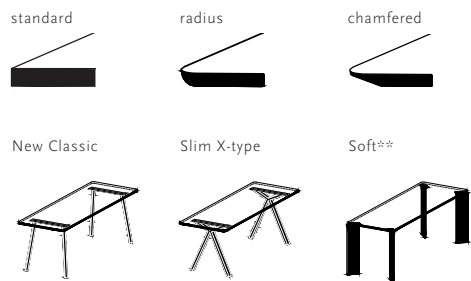

* Not available in combination with lengths of 350 & 400 cm

Dining Tables High | rectangular

Oak

92 Height (cm)

105 Height (cm)

Length (cm)	Width (cm)	Thickness (cm)	Height (cm)	Standard edge Price (incl. VAT)	Chamfered & Radius edge Price (incl. VAT)
160	90	4	92/105	€ 2.469,00	€ 2.619,00
180	90	4	92/105	€ 2.549,00	€ 2.699,00
200	90	4	92/105	€ 2.689,00	€ 2.839,00
220	90	4	92/105	€ 2.789,00	€ 2.939,00
240	90	4	92/105	€ 2.909,00	€ 3.059,00
260	90	4	92/105	€ 2.999,00	€ 3.149,00
280	90	4	92/105	€ 3.129,00	€ 3.279,00
300	90	4	92/105	€ 3.229,00	€ 3.379,00
160	100	4	92/105	€ 2.539,00	€ 2.689,00
180	100	4	92/105	€ 2.689,00	€ 2.839,00
200	100	4	92/105	€ 2.799,00	€ 2.949,00
220	100	4	92/105	€ 2.939,00	€ 3.089,00
240	100	4	92/105	€ 3.059,00	€ 3.209,00
260	100	4	92/105	€ 3.189,00	€ 3.339,00
280	100	4	92/105	€ 3.289,00	€ 3.439,00
300	100	4	92/105	€ 3.429,00	€ 3.579,00

Tabletop

Oak | see all finish options on page 337

Frame

Steel | black (9005), white (9016), Brown (FTS8011), Ivory (FTS1015)

Oak | see all finish options on page 337

Other dimensions are available on request. Please contact us for options and pricing.

** Only applicable to the Soft collection. Available only with round edge finish (RE).

Dining Tables High | rectangular

Smart collection | Oak natural lacquer

92 Height (cm)

105 Height (cm)

Tabletop

Oak | see all finish options on page 337