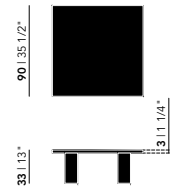

Pillar Coffee Table 90 | square

Pillar Coffee Table | round