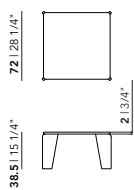

Taper Coffee Table 70 | square