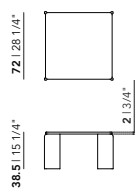

Soft Coffee Table 70 | square