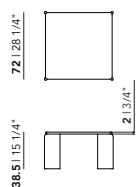

Soft Coffee Table 70 | square