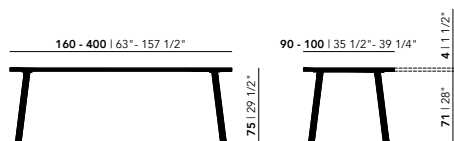

Tabletop

HPL Fenix | see all finish options on page 338

Frame

Steel | black (9005), white (9016), Brown (FTS8011), Ivory (FTS1015)

Oak | see all finish options on page 337

Other dimensions are available on request. Please contact us for options and pricing.

* Not available in combination with lengths of 350 & 400 cm