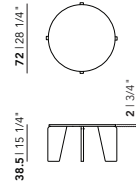

Taper Coffee Table 70 | round