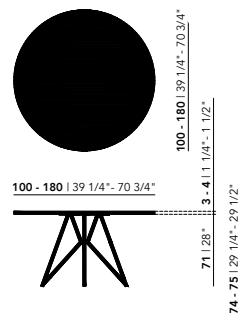

Diameter (cm)	Thickness (cm)	Height (cm)	Standard edge Price (incl. VAT)	Chamfered & Radius edge Price (incl. VAT)
100	3	74	€ 1.869,00	€ 2.019,00
110	3	74	€ 1.969,00	€ 2.119,00
120	3	74	€ 2.079,00	€ 2.229,00
130	3	74	€ 2.189,00	€ 2.339,00
140	3	74	€ 2.309,00	€ 2.459,00
150	3	74	€ 2.459,00	€ 2.609,00
160	3	74	€ 2.599,00	€ 2.749,00
100	4	75	€ 1.959,00	€ 2.109,00
110	4	75	€ 2.089,00	€ 2.239,00
120	4	75	€ 2.219,00	€ 2.369,00
130	4	75	€ 2.349,00	€ 2.499,00
140	4	75	€ 2.499,00	€ 2.649,00
150	4	75	€ 2.669,00	€ 2.819,00
160	4	75	€ 2.819,00	€ 2.969,00

Other dimensions are available on request. Please contact us for options and pricing.

* Available only in diameters ranging from 100 to 140 cm.

* Available only with round edge finish (RE).

* Available in additional colors: Butter Yellow (O0520), Cobalt Blue (O5013), and Olive Green (O6003).