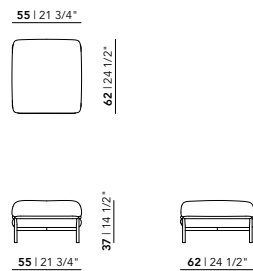

Bond Lounge Ottoman | BONDOTSO

Upholstery Group 0	Code	Price (incl. VAT)
1 seater	BOND1oSO	€ 1.029,00
Ottoman	BONDOTSO	€ 679,00

Upholstery Group 1	Code	Price (incl. VAT)
1 seater	BOND1oSO	€ 1.129,00
Ottoman	BONDOTSO	€ 709,00

Upholstery Group 2	Code	Price (incl. VAT)
1 seater	BOND1oSO	€ 1.179,00
Ottoman	BONDOTSO	€ 749,00

Upholstery Group 3	Code	Price (incl. VAT)
1 seater	BOND1oSO	€ 1.379,00
Ottoman	BONDOTSO	€ 899,00

Upholstery Group 4	Code	Price (incl. VAT)
1 seater	BOND1oSO	€ 1.599,00
Ottoman	BONDOTSO	€ 959,00

Seating

Upholstery | see all fabric options on page 336

Frame

Steel | black (9005), white (9016), Brown (FTS8011), Ivory (FTS1015)