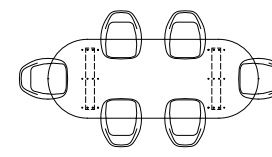

134 cm | 52 3/4"
Frame position B