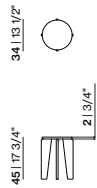

Coffee Tables | Taper

Oak

standard

Taper Coffee Table 32 | round