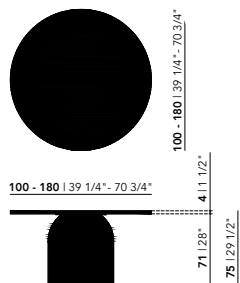

Smart collection | Oak natural lacquer

Diameter 100-120 cm

Slot Tripod

Diameter 130-150 cm

Slot Quadpod

Federico***

Diameter 160-180 cm

Slot Quadpod XL