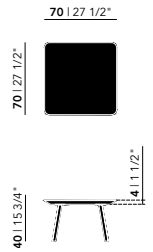

New Co Coffee Table 70 | square