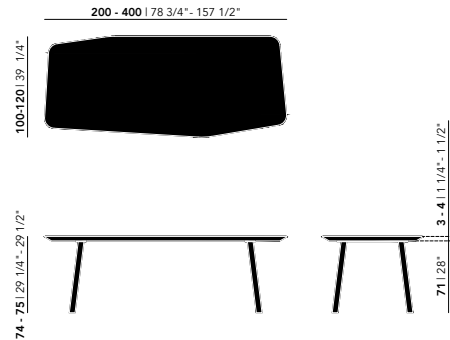

Tabletop

Oak | see all finish options on page 337

Frame

Steel | black (9005), white (9016), Brown (FTS8011), Ivory (FTS1015)

Oak | see all finish options on page 337

Length (cm)	Width (cm)	Thickness (cm)	Height (cm)	Standard edge Price (incl. VAT)	Chamfered, Radius & Round** edge finish Price (incl. VAT)
200	100	3	74	€ 2.479,00	€ 2.629,00
220	100	3	74	€ 2.569,00	€ 2.719,00
240	100	3	74	€ 2.659,00	€ 2.809,00
260	100	3	74	€ 2.769,00	€ 2.919,00
280	100	3	74	€ 2.869,00	€ 3.019,00
300	100	3	74	€ 2.989,00	€ 3.139,00
200	100	4	75	€ 2.659,00	€ 2.809,00
220	100	4	75	€ 2.799,00	€ 2.949,00
240	100	4	75	€ 2.919,00	€ 3.069,00
260	100	4	75	€ 3.049,00	€ 3.199,00
280	100	4	75	€ 3.149,00	€ 3.299,00
300	100	4	75	€ 3.289,00	€ 3.439,00
350	120	4	75	€ 9.279,00	€ 9.429,00
400	120	4	75	€ 9.659,00	€ 9.809,00

For table lengths of 280 cm and above, a tabletop thickness of 4 cm is advised to ensure structural stability and prevent deflection.

Soft & Taper tables in these dimensions are therefore exclusively available with a 4 cm tabletop.

Other dimensions are available on request. Please contact us for options and pricing.

* Not available in combination with lengths of 350 & 400 cm

** Only applicable to the Soft collection. Available only with round edge finish (RE).

** Available in additional colors: Butter Yellow (O0520), Cobalt Blue (O0513), and Olive Green (O6003).

*** Not available in combination with lengths of 350 & 400 cm. Available only with standard edge finish (STD)