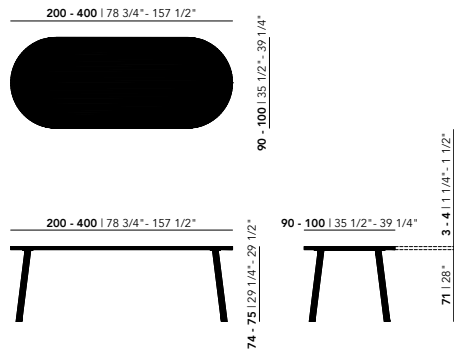

Dining Tables | flat oval

Smart collection | Oak natural lacquer

Tabletop

Oak natural lacquer | see all finish options on page 337

Frame

Steel | black (9005), white (9016), Brown (FTS8011), Ivory (FTS1015)

Oak | see all finish options on page 337

Length (cm)	Width (cm)	Thickness (cm)	Height (cm)	Standard edge Price (incl. VAT)	Chamfered, Radius & Round** edge finish Price (incl. VAT)
200	90	3	74	€ 2.109,00	€ 2.259,00
220	90	3	74	€ 2.189,00	€ 2.339,00
240	90	3	74	€ 2.279,00	€ 2.429,00
260	90	3	74	€ 2.359,00	€ 2.509,00
280	90	3	74	€ 2.439,00	€ 2.589,00
300	90	3	74	€ 2.529,00	€ 2.679,00
200	100	3	74	€ 2.219,00	€ 2.369,00
220	100	3	74	€ 2.289,00	€ 2.439,00
240	100	3	74	€ 2.369,00	€ 2.519,00
260	100	3	74	€ 2.469,00	€ 2.619,00
280	100	3	74	€ 2.559,00	€ 2.709,00
300	100	3	74	€ 2.669,00	€ 2.819,00
200	90	4	75	€ 2.279,00	€ 2.429,00
220	90	4	75	€ 2.369,00	€ 2.519,00
240	90	4	75	€ 2.489,00	€ 2.639,00
260	90	4	75	€ 2.559,00	€ 2.709,00
280	90	4	75	€ 2.679,00	€ 2.829,00
300	90	4	75	€ 2.769,00	€ 2.919,00
200	100	4	75	€ 2.379,00	€ 2.529,00
220	100	4	75	€ 2.499,00	€ 2.649,00
240	100	4	75	€ 2.599,00	€ 2.749,00
260	100	4	75	€ 2.739,00	€ 2.889,00
280	100	4	75	€ 2.819,00	€ 2.969,00
300	100	4	75	€ 2.939,00	€ 3.089,00

For table lengths of 280 cm and above, a tabletop thickness of 4 cm is advised to ensure structural stability and prevent deflection.

Soft & Taper tables in these dimensions are therefore exclusively available with a 4 cm tabletop.

Other dimensions are available on request. Please contact us for options and pricing.

* Not available in combination with lengths of 350 & 400 cm

** Only applicable to the Soft collection. Available only with round edge finish (RE).

*** Available in additional colors: Butter Yellow (O0520), Cobalt Blue (O5013), and Olive Green (O6003).

**** Not available in combination with lengths of 350 & 400 cm. Available only with standard edge finish (STD)