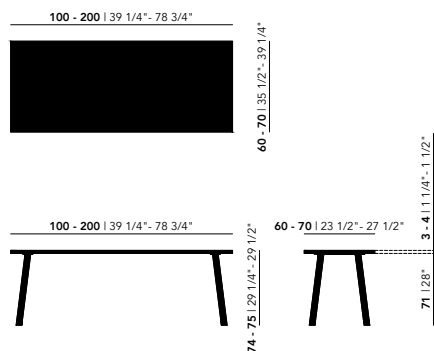

Other dimensions are available on request. Please contact us for options and pricing.

Home Desks

Walnut

Butterfly

New Classic

Slim X-type

Length (cm)	Width (cm)	Thickness (cm)	Height (cm)	Standard edge Price (incl. VAT)	Chamfered & Radius edge Price (incl. VAT)
100	60	3	74	€1.819,00	€1.894,00
120	60	3	74	€1.959,00	€2.034,00
140	60	3	74	€2.109,00	€2.184,00
160	60	3	74	€2.249,00	€2.324,00
180	60	3	74	€2.459,00	€2.534,00
200	60	3	74	€2.689,00	€2.764,00
100	70	3	74	€1.869,00	€1.944,00
120	70	3	74	€2.039,00	€2.114,00
140	70	3	74	€2.179,00	€2.254,00
160	70	3	74	€2.329,00	€2.404,00
180	70	3	74	€2.539,00	€2.614,00
200	70	3	74	€2.799,00	€2.874,00
100	60	4	75	€2.009,00	€2.084,00
120	60	4	75	€2.179,00	€2.254,00
140	60	4	75	€2.329,00	€2.404,00
160	60	4	75	€2.509,00	€2.584,00
180	60	4	75	€2.729,00	€2.804,00
200	60	4	75	€2.999,00	€3.074,00
100	70	4	75	€2.099,00	€2.174,00
120	70	4	75	€2.249,00	€2.324,00
140	70	4	75	€2.409,00	€2.484,00
160	70	4	75	€2.599,00	€2.674,00
180	70	4	75	€2.829,00	€2.904,00
200	70	4	75	€3.129,00	€3.204,00