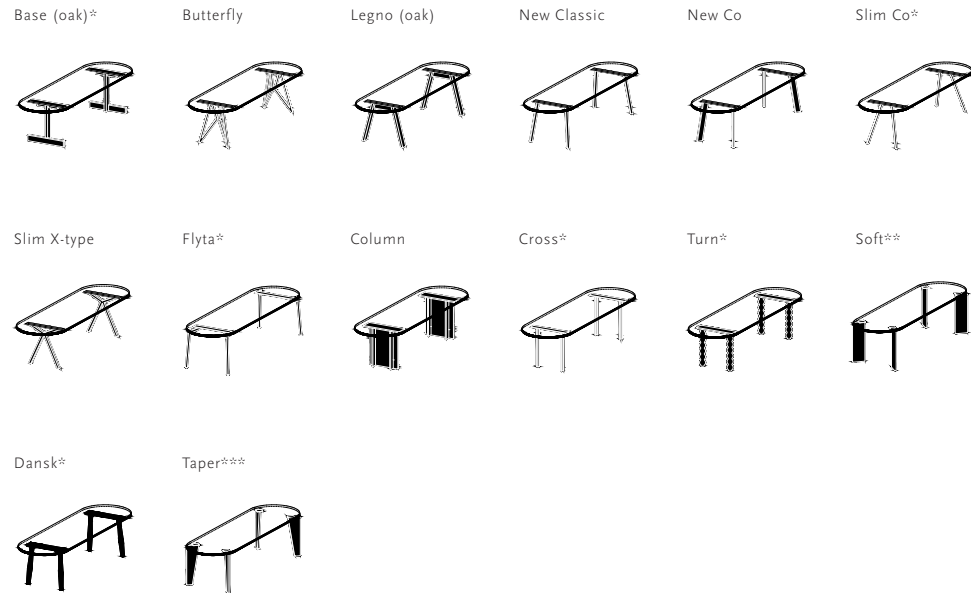

Dining Tables | flat oval

Walnut

Tabletop
Walnut | see all finish options on page 337

Frame
Steel | black (9005), white (9016), Brown (FTS8011), Ivory (FTS1015)

Length (cm)	Width (cm)	Thickness (cm)	Height (cm)	Standard edge Price (incl. VAT)	Chamfered & Radius edge Price (incl. VAT)
200	90	3	74	€ 3.549,00	€ 3.699,00
220	90	3	74	€ 3.619,00	€ 3.769,00
240	90	3	74	€ 3.789,00	€ 3.939,00
260	90	3	74	€ 3.959,00	€ 4.109,00
280	90	3	74	€ 4.199,00	€ 4.349,00
300	90	3	74	€ 4.309,00	€ 4.459,00
200	100	3	74	€ 3.629,00	€ 3.779,00
220	100	3	74	€ 3.699,00	€ 3.849,00
240	100	3	74	€ 3.879,00	€ 4.029,00
260	100	3	74	€ 4.069,00	€ 4.219,00
280	100	3	74	€ 4.299,00	€ 4.449,00
300	100	3	74	€ 4.429,00	€ 4.579,00
200	90	4	75	€ 3.969,00	€ 4.119,00
220	90	4	75	€ 4.059,00	€ 4.209,00
240	90	4	75	€ 4.279,00	€ 4.429,00
260	90	4	75	€ 4.459,00	€ 4.609,00
280	90	4	75	€ 4.739,00	€ 4.889,00
300	90	4	75	€ 4.879,00	€ 5.029,00
350	90	4	75	€ 7.889,00	€ 8.039,00
400	90	4	75	€ 8.119,00	€ 8.269,00
200	100	4	75	€ 4.069,00	€ 4.219,00
220	100	4	75	€ 4.179,00	€ 4.329,00
240	100	4	75	€ 4.379,00	€ 4.529,00
260	100	4	75	€ 4.609,00	€ 4.759,00
280	100	4	75	€ 4.869,00	€ 5.019,00
300	100	4	75	€ 5.019,00	€ 5.169,00
350	100	4	75	€ 8.069,00	€ 8.219,00
400	100	4	75	€ 8.319,00	€ 8.469,00

For table lengths of 280 cm and above, a tabletop thickness of 4 cm is advised to ensure structural stability and prevent deflection. Soft & Taper tables in these dimensions are therefore exclusively available with a 4 cm tabletop. Other dimensions are available on request. Please contact us for options and pricing.

* Not available in combination with lengths of 350 & 400 cm
** Only applicable to the Soft collection. Available only with round edge finish (RE).
*** Available only with standard edge finish (STD)