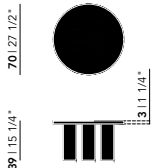

Coffee Tables | Pillar

Oak

Pillar Coffee Table | round

Diameter (cm)	Thickness (cm)	Height (cm)	Price (incl. VAT)
50	3	44	€ 629,00
70	3	39	€ 749,00
90	3	33	€ 899,00

Pillar Coffee Table | square

Length (cm)	Width (cm)	Thickness (cm)	Height (cm)	Price (incl. VAT)
50	50	3	44	€ 789,00
70	70	3	39	€ 889,00
90	90	3	33	€ 1.019,00

Tabletop

Oak | see all oak finish options on page 337 & RAL01013, RAL9005, RAL O7032, RAL O8017, RAL O8024

Frame

Oak | see all oak finish options on page 337 & RAL01013, RAL9005, RAL O7032, RAL O8017, RAL O8024