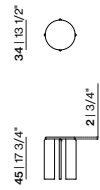

Coffee Tables | Soft

Smart collection | Oak natural lacquer

round edge

Soft Coffee Table 32 | round