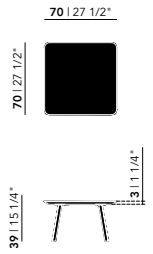

Length (cm)	Width (cm)	Thickness (cm)	Height (cm)	Price (incl. VAT)
50	50	3	44	€ 399,00
70	70	3	39	€ 469,00
90	90	3	34	€ 599,00

New Co Coffee Table 70 | square