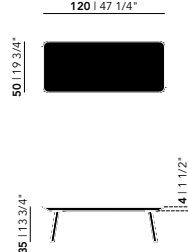

New Co Coffee Table 120 | rectangular

Butterfly Quadpod Coffee Table | round

Diameter (cm)	Thickness (cm)	Height (cm)	Price (incl. VAT)
40	4	46	€ 389,00

New Co Coffee Table | round

Diameter (cm)	Thickness (cm)	Height (cm)	Price (incl. VAT)
40	4	50	€ 389,00
50	4	45	€ 459,00
70	4	40	€ 519,00
90	4	35	€ 639,00