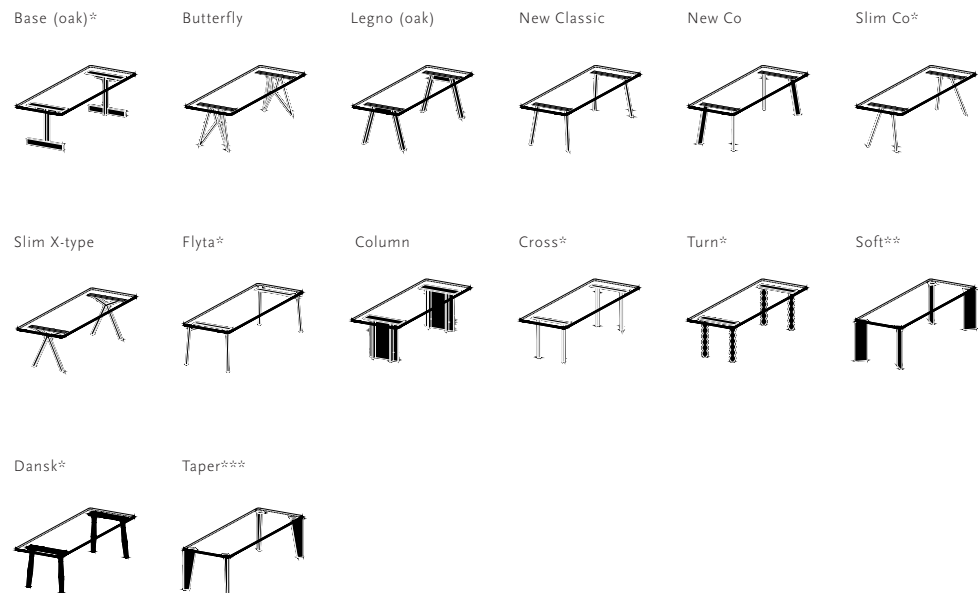

Dining Tables | rectangular

Walnut

Tabletop
Walnut | see all finish options on page 337

Frame
Steel | black (9005), white (9016), Brown (FTS8011), Ivory (FTS1015)

Length (cm)	Width (cm)	Thickness (cm)	Height (cm)	Standard edge Price (incl. VAT)	Chamfered & Radius edge Price (incl. VAT)
160	90	3	74	€ 3.039,00	€ 3.189,00
180	90	3	74	€ 3.209,00	€ 3.359,00
200	90	3	74	€ 3.549,00	€ 3.699,00
220	90	3	74	€ 3.619,00	€ 3.769,00
240	90	3	74	€ 3.789,00	€ 3.939,00
260	90	3	74	€ 3.959,00	€ 4.109,00
280	90	3	74	€ 4.199,00	€ 4.349,00
300	90	3	74	€ 4.309,00	€ 4.459,00
160	100	3	74	€ 3.089,00	€ 3.239,00
180	100	3	74	€ 3.269,00	€ 3.419,00
200	100	3	74	€ 3.629,00	€ 3.779,00
220	100	3	74	€ 3.699,00	€ 3.849,00
240	100	3	74	€ 3.879,00	€ 4.029,00
260	100	3	74	€ 4.069,00	€ 4.219,00
280	100	3	74	€ 4.299,00	€ 4.449,00
300	100	3	74	€ 4.429,00	€ 4.579,00
160	90	4	75	€ 3.389,00	€ 3.539,00
180	90	4	75	€ 3.589,00	€ 3.739,00
200	90	4	75	€ 3.969,00	€ 4.119,00
220	90	4	75	€ 4.059,00	€ 4.209,00
240	90	4	75	€ 4.279,00	€ 4.429,00
260	90	4	75	€ 4.459,00	€ 4.609,00
280	90	4	75	€ 4.739,00	€ 4.889,00
300	90	4	75	€ 4.879,00	€ 5.029,00
350	90	4	75	€ 7.889,00	€ 8.039,00
400	90	4	75	€ 8.119,00	€ 8.269,00
160	100	4	75	€ 3.459,00	€ 3.609,00
180	100	4	75	€ 3.689,00	€ 3.839,00
200	100	4	75	€ 4.069,00	€ 4.219,00
220	100	4	75	€ 4.179,00	€ 4.329,00
240	100	4	75	€ 4.379,00	€ 4.529,00
260	100	4	75	€ 4.609,00	€ 4.759,00
280	100	4	75	€ 4.869,00	€ 5.019,00
300	100	4	75	€ 5.019,00	€ 5.169,00
350	100	4	75	€ 8.069,00	€ 8.219,00
400	100	4	75	€ 8.319,00	€ 8.469,00

For table lengths of 280 cm and above, a tabletop thickness of 4 cm is advised to ensure structural stability and prevent deflection. Soft & Taper tables in these dimensions are therefore exclusively available with a 4 cm tabletop. Other dimensions are available on request. Please contact us for options and pricing.

* Not available in combination with lengths of 350 & 400 cm
** Only applicable to the Soft collection. Available only with round edge finish (RE).
*** Available only with standard edge finish (STD)