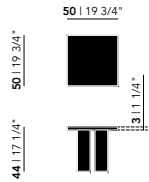

Pillar Coffee Table 50 | square