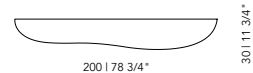

Blob Shelf 200 Right
code: BLOB200RSH
width: 200 cm
height: 3 cm
depth: 30 cm

Finish options

Oak | see all finish options on page 337

Walnut | see all finish options on page 337

Smart collection | Oak natural lacquer

Model	Length (cm)	Depth (cm)	Thickness (cm)	Price (incl. VAT)
BLOB100LSH	100	25	3	€ 499,00
BLOB150LSH	150	30	3	€ 599,00
BLOB200LSH	200	30	3	€ 699,00
BLOB100RSH	100	30	3	€ 499,00
BLOB150RSH	150	30	3	€ 599,00
BLOB200RSH	200	30	3	€ 699,00

Oak

Model	Length (cm)	Depth (cm)	Thickness (cm)	Price (incl. VAT)
BLOB100LSH	100	25	3	€ 519,00
BLOB150LSH	150	30	3	€ 619,00
BLOB200LSH	200	30	3	€ 719,00
BLOB100RSH	100	30	3	€ 519,00
BLOB150RSH	150	30	3	€ 619,00
BLOB200RSH	200	30	3	€ 719,00

Walnut

Model	Length (cm)	Depth (cm)	Thickness (cm)	Price (incl. VAT)
BLOB100LSH	100	25	3	€ 669,00
BLOB150LSH	150	30	3	€ 779,00
BLOB200LSH	200	30	3	€ 879,00
BLOB100RSH	100	30	3	€ 669,00
BLOB150RSH	150	30	3	€ 779,00
BLOB200RSH	200	30	3	€ 879,00

* The shelves are delivered with wall shelf supports.

* Wall plugs not included