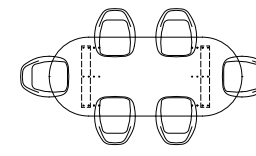

114 cm | 45"
Frame position B