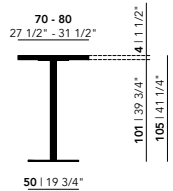

140 - 160 | 55° - 63°

70 - 80
27 1/2" - 31 1/2"

92 Height (cm)

105 Height (cm)

Tabletop

HPL Fenix | see all finish options on page 338

Frame

Steel | black (9005), white (9016), Brown (FTS8011), Ivory (FTS1015)