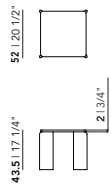

Soft Coffee Table 50 | square