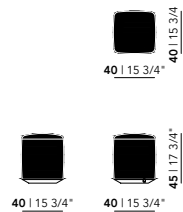

Poufs

Otto

Otto | S