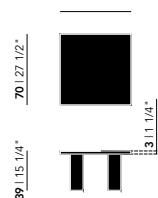

Pillar Coffee Table 70 | square

Pillar Coffee Table | round

Diameter (cm)	Thickness (cm)	Height (cm)	Price (incl. VAT)
50	3	44	€ 1.009,00
70	3	39	€ 1.199,00
90	3	33	€ 1.449,00

Pillar Coffee Table | square

Length (cm)	Width (cm)	Thickness (cm)	Height (cm)	Price (incl. VAT)
50	50	3	44	€ 1.259,00
70	70	3	39	€ 1.429,00
90	90	3	33	€ 1.639,00

Table top

Walnut | see all finish options on page 337

Frame

Walnut | see all finish options on page 337