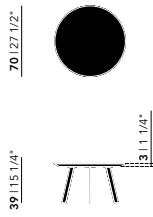

Diameter (cm)	Thickness (cm)	Height (cm)	Price (incl. VAT)
40	3	45	€ 299,00

New Co Coffee Table | round

Diameter (cm)	Thickness (cm)	Height (cm)	Price (incl. VAT)
40	3	49	€ 279,00
50	3	44	€ 339,00
70	3	39	€ 399,00
90	3	34	€ 529,00

New Co Coffee Table 70 | round