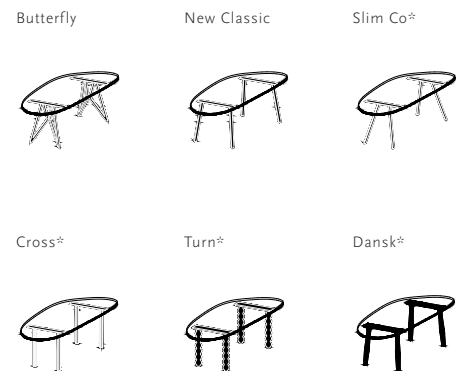

Soft & Taper tables in these dimensions are therefore exclusively available with a 4 cm tabletop.

Other dimensions are available on request. Please contact us for options and pricing.

* Not available in combination with lengths of 350 & 400 cm

** Only applicable to the Soft collection. Available only with round edge finish (RE).

*** Available only with standard edge finish (STD)

Dining Tables | blob

HPL Fenix

Length (cm)	Width (cm)	Thickness (cm)	Height (cm)	Standard edge Price (incl. VAT)	Chamfered & Radius edge Price (incl. VAT)
200	100	4	75	€ 2.779,00	€ 2.779,00
220	100	4	75	€ 2.889,00	€ 2.889,00
240	100	4	75	€ 2.989,00	€ 2.989,00
260	100	4	75	€ 3.129,00	€ 3.129,00
280	100	4	75	€ 3.219,00	€ 3.219,00
300	100	4	75	€ 3.319,00	€ 3.319,00
350	120	4	75	€ 6.459,00	€ 6.459,00
400	120	4	75	€ 7.139,00	€ 7.139,00