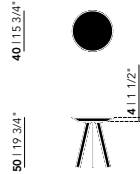

Seat

Walnut | see all finish options on page 337

Frame

Steel | black (9005), white (9016), Brown (FTS8011), Ivory (FTS1015)

Coffee Tables

HPL Fenix

Butterfly Quadpod Coffee Table | round

New Co Coffee Table 40 | round