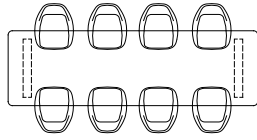

250 cm | 98 1/2"
Frame position B