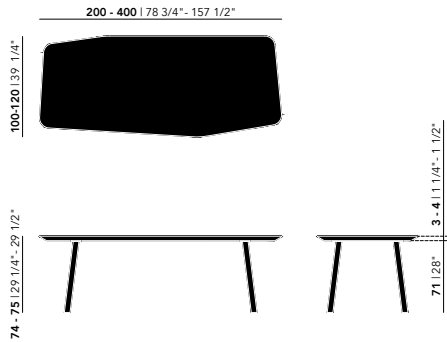

Tabletop

HPL Fenix | see all finish options on page 338

Frame

Steel | black (9005), white (9016), Brown (FTS8011), Ivory (FTS1015)

Oak | see all finish options on page 337

Other dimensions are available on request. Please contact us for options and pricing.

* Not available in combination with lengths of 350 & 400 cm