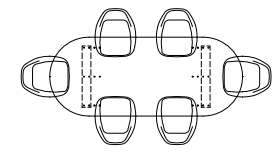

102 cm | 40 1/4"
Frame position C

240 cm | 94 1/2"