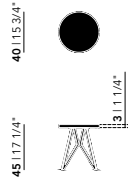

Butterfly Quadpod Coffee Table | round