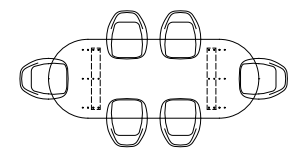

122 cm | 48"
Frame position C