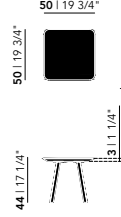

New Co Coffee Table 50 | square

New Co Coffee Table | square