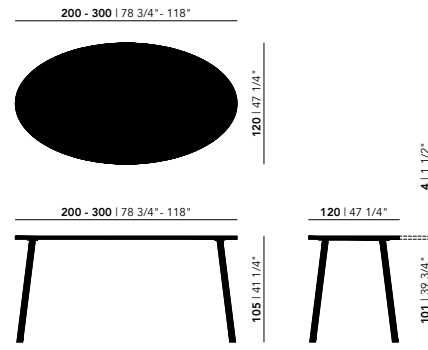

92 Height (cm)

105 Height (cm)

Tabletop

Walnut | see all finish options on page 337

Frame

Steel | black (9005), white (9016), Brown (FTS8011), Ivory (FTS1015)

Other dimensions are available on request. Please contact us for options and pricing.

Dining Tables High | oval

HPL Fenix

Butterfly

Co

Legno (oak)

New Classic

Slim X-type

Length (cm)	Width (cm)	Thickness (cm)	Height (cm)	Standard edge Price (incl. VAT)	Chamfered & Radius edge Price (incl. VAT)
200	120	4	92/105	€ 3.129,00	€ 3.129,00
220	120	4	92/105	€ 3.269,00	€ 3.269,00
240	120	4	92/105	€ 3.409,00	€ 3.409,00
260	120	4	92/105	€ 3.539,00	€ 3.539,00
280	120	4	92/105	€ 3.669,00	€ 3.669,00
300	120	4	92/105	€ 3.819,00	€ 3.819,00

92 Height (cm)

105 Height (cm)

Tabletop

HPL Fenix | see all finish options on page 338

Frame

Steel | black (9005), white (9016), Brown (FTS8011), Ivory (FTS1015)

Oak | see all finish options on page 337

Other dimensions are available on request. Please contact us for options and pricing.

Dining Tables | blob

Oak

Length (cm)	Width (cm)	Thickness (cm)	Height (cm)	Standard edge Price (incl. VAT)	Chamfered, Radius & Round** edge finish Price (incl. VAT)
200	100	3	74	€ 2.479,00	€ 2.629,00
220	100	3	74	€ 2.569,00	€ 2.719,00
240	100	3	74	€ 2.659,00	€ 2.809,00
260	100	3	74	€ 2.769,00	€ 2.919,00
280	100	3	74	€ 2.869,00	€ 3.019,00
300	100	3	74	€ 2.989,00	€ 3.139,00
200	100	4	75	€ 2.659,00	€ 2.809,00
220	100	4	75	€ 2.799,00	€ 2.949,00
240	100	4	75	€ 2.919,00	€ 3.069,00
260	100	4	75	€ 3.049,00	€ 3.199,00
280	100	4	75	€ 3.149,00	€ 3.299,00
300	100	4	75	€ 3.289,00	€ 3.439,00
350	120	4	75	€ 9.279,00	€ 9.429,00
400	120	4	75	€ 9.659,00	€ 9.809,00