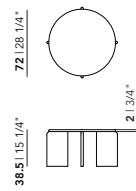

Soft Coffee Table 70 | round