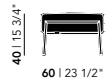

60 | 23 1/2"

40 | 15 3/4"

Seating

Upholstery | see all fabric options on page 336

Armrests

Oak | see all finish options on page 337

Frame

Steel | black (9005), white (9016), Brown (FTS8011), Ivory

Upholstery Group 0

Price (incl. VAT)

1 seater	€ 909,00
Ottoman	€ 649,00

Upholstery Group 1

Price (incl. VAT)

1 seater	€ 1.059,00
Ottoman	€ 749,00

Upholstery Group 2

Price (incl. VAT)

1 seater	€ 1.139,00
Ottoman	€ 849,00

Upholstery Group 3

Price (incl. VAT)

1 seater	€ 1.339,00
Ottoman	€ 1.059,00

Upholstery Group 4

Price (incl. VAT)

1 seater	€ 1.639,00
Ottoman	€ 1.339,00