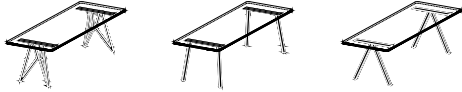

Tabletop

Oak | see all finish options on page 337

Walnut | see all finish options on page 337

Frame

Oak | see all finish options on page 337

Walnut | see all finish options on page 337

Diameter (cm)	Thickness (cm)	Height (cm)	Standard edge Price (incl. VAT)	Chamfered & Radius edge Price (incl. VAT)
100	3	74	€ 4.149,00	€ 4.299,00
110	3	74	€ 4.339,00	€ 4.489,00
120	3	74	€ 4.479,00	€ 4.629,00
130	3	74	€ 4.679,00	€ 4.829,00
140	3	74	€ 5.109,00	€ 5.259,00
150	3	74	€ 5.549,00	€ 5.699,00
160	3	74	€ 6.369,00	€ 6.519,00
170	3	74	€ 6.749,00	€ 6.899,00
180	3	74	€ 6.889,00	€ 7.039,00
100	4	75	€ 4.449,00	€ 4.599,00
110	4	75	€ 4.689,00	€ 4.839,00
120	4	75	€ 4.849,00	€ 4.999,00
130	4	75	€ 5.089,00	€ 5.239,00
140	4	75	€ 5.579,00	€ 5.729,00
150	4	75	€ 6.059,00	€ 6.209,00
160	4	75	€ 6.969,00	€ 7.119,00
170	4	75	€ 7.409,00	€ 7.559,00
180	4	75	€ 7.579,00	€ 7.729,00

Oak

Butterfly

New Classic

Slim X-type

Length (cm)	Width (cm)	Thickness (cm)	Height (cm)	Standard edge Price (incl. VAT)	Chamfered & Radius edge Price (incl. VAT)
100	60	3	74	€1.639,00	€1.714,00
120	60	3	74	€1.699,00	€1.774,00
140	60	3	74	€1.779,00	€1.854,00
160	60	3	74	€1.839,00	€1.914,00
180	60	3	74	€1.899,00	€1.974,00
200	60	3	74	€1.939,00	€2.014,00
100	70	3	74	€1.689,00	€1.764,00
120	70	3	74	€1.779,00	€1.854,00
140	70	3	74	€1.849,00	€1.924,00
160	70	3	74	€1.919,00	€1.994,00
180	70	3	74	€1.979,00	€2.054,00
200	70	3	74	€2.049,00	€2.124,00
100	60	4	75	€1.689,00	€1.764,00
120	60	4	75	€1.779,00	€1.854,00
140	60	4	75	€1.849,00	€1.924,00
160	60	4	75	€1.919,00	€1.994,00
180	60	4	75	€1.989,00	€2.064,00
200	60	4	75	€2.059,00	€2.134,00
100	70	4	75	€1.779,00	€1.854,00
120	70	4	75	€1.849,00	€1.924,00
140	70	4	75	€1.929,00	€2.004,00
160	70	4	75	€2.009,00	€2.084,00
180	70	4	75	€2.089,00	€2.164,00
200	70	4	75	€2.189,00	€2.264,00