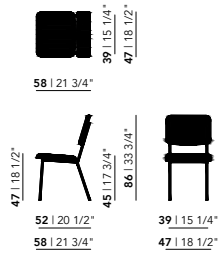

Dining Chairs

Co Chair

Co Chair Without Armrests