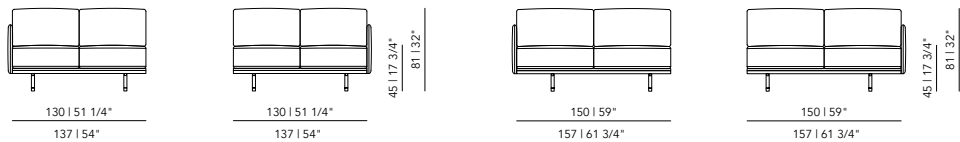

Sofas & Lounge Chairs

Modulo

Modulo Sofa | 1.5 seater Arm Left/Right

Code: mod21/mod22

Modulo Sofa | 2 seater Arm Left/Right

Code: mod26/mod27