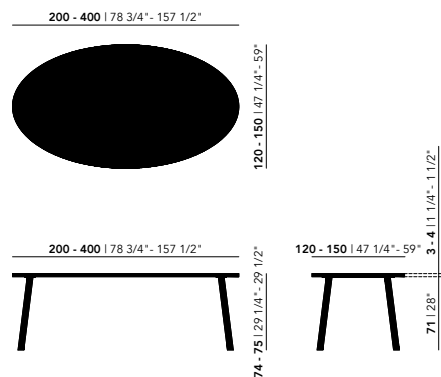

Tabletop

Oak | see all finish options on page 337

Frame

Oak | see all finish options on page 337

For lengths from 280 cm upwards, a 4 cm tabletop is recommended to ensure stability and prevent deflection. Other dimensions are available on request. Please contact us for options and pricing.

* Not available in combination with lengths of 350 & 400 cm

** Only applicable to the Federico collection. Available only with smooth edge finish (SE), see page 339.

Dining Tables | oval

Oak

Slot

Paste**

Butterfly Wood*

Federico**

Tabletop

Oak | see all finish options on page 337

Frame

Oak | see all finish options on page 337

Length (cm)	Width (cm)	Thickness (cm)	Height (cm)	Standard edge Price (incl. VAT)	Chamfered & Radius edge Price (incl. VAT)
200	120	3	74	€ 2.859,00	€ 3.009,00
220	120	3	74	€ 2.999,00	€ 3.149,00
240	120	3	74	€ 3.129,00	€ 3.279,00
260	120	3	74	€ 3.249,00	€ 3.399,00
280	120	3	74	€ 3.359,00	€ 3.509,00
300	120	3	74	€ 3.499,00	€ 3.649,00
200	120	4	75	€ 3.119,00	€ 3.269,00
220	120	4	75	€ 3.259,00	€ 3.409,00
240	120	4	75	€ 3.419,00	€ 3.569,00
260	120	4	75	€ 3.559,00	€ 3.709,00
280	120	4	75	€ 3.709,00	€ 3.859,00
300	120	4	75	€ 3.869,00	€ 4.019,00

For lengths from 280 cm upwards, a 4 cm tabletop is recommended to ensure stability and prevent deflection. Other dimensions are available on request. Please contact us for options and pricing.

* Not available in combination with lengths of 350 & 400 cm