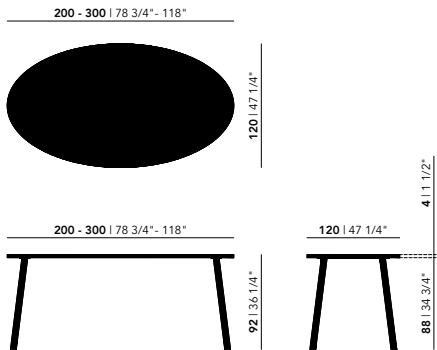

92 Height (cm)

105 Height (cm)

Tabletop

Walnut | see all finish options on page 337

Frame

Steel | black (9005), white (9016), Brown (FTS8011), Ivory (FTS1015)

Other dimensions are available on request. Please contact us for options and pricing.

Dining Tables High | oval

HPL Fenix

Butterfly

Co

Legno (oak)

New Classic

Slim X-type

Length (cm)	Width (cm)	Thickness (cm)	Height (cm)	Standard edge Price (incl. VAT)	Chamfered & Radius edge Price (incl. VAT)
200	120	4	92/105	€ 3.129,00	€ 3.129,00
220	120	4	92/105	€ 3.269,00	€ 3.269,00
240	120	4	92/105	€ 3.409,00	€ 3.409,00
260	120	4	92/105	€ 3.539,00	€ 3.539,00
280	120	4	92/105	€ 3.669,00	€ 3.669,00
300	120	4	92/105	€ 3.819,00	€ 3.819,00

92 Height (cm)

105 Height (cm)

Tabletop

HPL Fenix | see all finish options on page 338

Frame

Steel | black (9005), white (9016), Brown (FTS8011), Ivory (FTS1015)

Oak | see all finish options on page 337

Other dimensions are available on request. Please contact us for options and pricing.

Dining Tables | blob

Oak

Length (cm)	Width (cm)	Thickness (cm)	Height (cm)	Standard edge Price (incl. VAT)	Chamfered, Radius & Round** edge finish Price (incl. VAT)
200	100	3	74	€ 2.479,00	€ 2.629,00
220	100	3	74	€ 2.569,00	€ 2.719,00
240	100	3	74	€ 2.659,00	€ 2.809,00
260	100	3	74	€ 2.769,00	€ 2.919,00
280	100	3	74	€ 2.869,00	€ 3.019,00
300	100	3	74	€ 2.989,00	€ 3.139,00
200	100	4	75	€ 2.659,00	€ 2.809,00
220	100	4	75	€ 2.799,00	€ 2.949,00
240	100	4	75	€ 2.919,00	€ 3.069,00
260	100	4	75	€ 3.049,00	€ 3.199,00
280	100	4	75	€ 3.149,00	€ 3.299,00
300	100	4	75	€ 3.289,00	€ 3.439,00
350	120	4	75	€ 9.279,00	€ 9.429,00
400	120	4	75	€ 9.659,00	€ 9.809,00