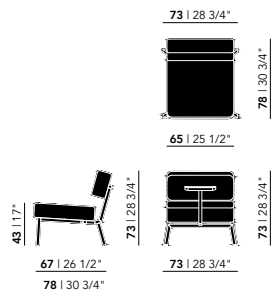

Sofas & Lounge Chairs

Ode Lounge Without Armrests

Ode Lounge Chair Without Armrests | 1 seater