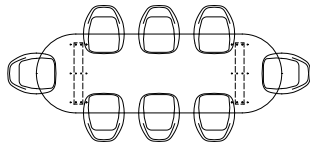

174 cm | 68 1/2"
Frame position B