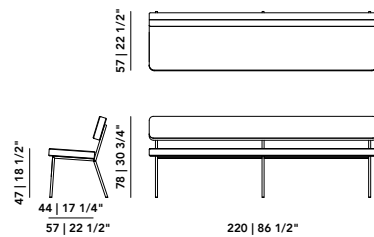

Coode Dining Bench 220

Seating

Upholstery | see all fabric options on page 336

Frame

Steel | black (9005), white (9016), Brown (FTS8011), Ivory

Coode Dining Bench 120	Price (incl VAT)
Upholstery Group 0	€ 919,00
Upholstery Group 1	€ 1.099,00
Upholstery Group 2	€ 1.169,00
Upholstery Group 3	€ 1.269,00
Upholstery Group 4	€ 1.479,00

Coode Dining Bench 140	Price (incl VAT)
Upholstery Group 0	€ 1.019,00
Upholstery Group 1	€ 1.219,00
Upholstery Group 2	€ 1.279,00
Upholstery Group 3	€ 1.429,00
Upholstery Group 4	€ 1.619,00

Coode Dining Bench 160	Price (incl VAT)
Upholstery Group 0	€ 1.119,00
Upholstery Group 1	€ 1.319,00
Upholstery Group 2	€ 1.389,00
Upholstery Group 3	€ 1.579,00
Upholstery Group 4	€ 1.749,00

Coode Dining Bench 180	Price (incl VAT)
Upholstery Group 0	€ 1.219,00
Upholstery Group 1	€ 1.419,00
Upholstery Group 2	€ 1.529,00
Upholstery Group 3	€ 1.689,00
Upholstery Group 4	€ 1.909,00

Coode Dining Bench 200	Price (incl VAT)
Upholstery Group 0	€ 1.299,00
Upholstery Group 1	€ 1.529,00
Upholstery Group 2	€ 1.639,00
Upholstery Group 3	€ 1.769,00
Upholstery Group 4	€ 1.829,00

Coode Dining Bench 220	Price (incl VAT)
Upholstery Group 0	€ 1.379,00
Upholstery Group 1	€ 1.619,00
Upholstery Group 2	€ 1.749,00
Upholstery Group 3	€ 1.939,00
Upholstery Group 4	€ 2.179,00