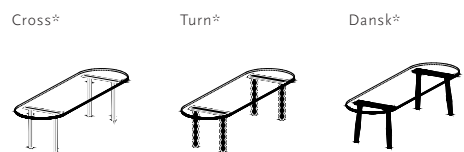

Dining Tables | flat oval

HPL Fenix

Length (cm)	Width (cm)	Thickness (cm)	Height (cm)	Standard edge Price (incl. VAT)	Chamfered & Radius edge Price (incl. VAT)
200	90	4	75	€ 2.669,00	€ 2.669,00
220	90	4	75	€ 2.769,00	€ 2.769,00
240	90	4	75	€ 2.869,00	€ 2.869,00
260	90	4	75	€ 2.959,00	€ 2.959,00
280	90	4	75	€ 3.059,00	€ 3.059,00
300	90	4	75	€ 3.169,00	€ 3.169,00
350	90	4	75	€ 5.879,00	€ 5.879,00
400	90	4	75	€ 6.479,00	€ 6.479,00
200	100	4	75	€ 2.779,00	€ 2.779,00
220	100	4	75	€ 2.889,00	€ 2.889,00
240	100	4	75	€ 2.989,00	€ 2.989,00
260	100	4	75	€ 3.129,00	€ 3.129,00
280	100	4	75	€ 3.219,00	€ 3.219,00
300	100	4	75	€ 3.319,00	€ 3.319,00
350	100	4	75	€ 6.079,00	€ 6.079,00
400	100	4	75	€ 6.709,00	€ 6.709,00