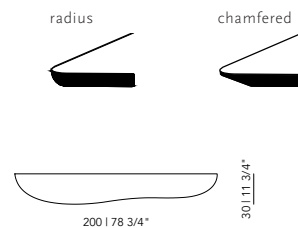

Shelves

Blob Shelves

Blob Shelf 100 Left
code: BLOB100LSH
width: 100 cm
height: 3 cm
depth: 25 cm

Blob Shelf 150 Left
code: BLOB150LSH
width: 150 cm
height: 3 cm
depth: 30 cm

Blob Shelf 200 Left
code: BLOB200LSH
width: 200 cm
height: 3 cm
depth: 30 cm