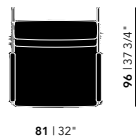

Sofas & Lounge Chairs

Co Lounge

Co Lounge Chair | 1 seater

81 | 32"

96 | 37 3/4"