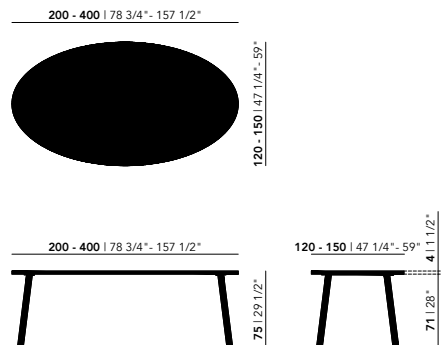

200 - 400 | 78 3/4" - 157 1/2"

120 - 150 | 47 1/4" - 59"

200 - 400 | 78 3/4" - 157 1/2"

75 | 29 1/2"

120 - 150 | 47 1/4" - 59"

71 | 28"

Tabletop

HPL Fenix | see all finish options on page 338

Frame

Steel | black (9005), white (9016), Brown (FTS8011), Ivory (FTS1015)

Oak | see all finish options on page 337

Other dimensions are available on request. Please contact us for options and pricing.

* Not available in combination with lengths of 350 & 400 cm

Dining Tables | oval

HPL Unilin | smart collection

Length (cm)	Width (cm)	Thickness (cm)	Height (cm)	Standard edge Price (incl. VAT)	Chamfered & Radius edge Price (incl. VAT)
200	120	4	75	€ 2.829,00	€ 2.829,00
220	120	4	75	€ 2.949,00	€ 2.949,00
240	120	4	75	€ 3.089,00	€ 3.089,00
260	120	4	75	€ 3.209,00	€ 3.209,00
280	120	4	75	€ 3.309,00	€ 3.309,00
300	120	4	75	€ 3.409,00	€ 3.409,00