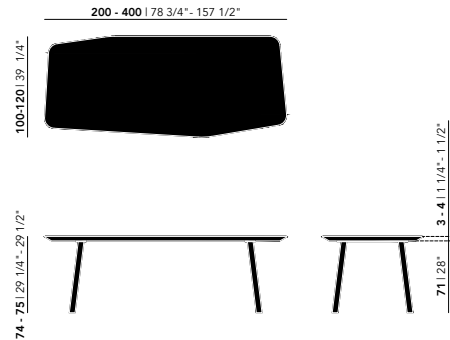

Dining Tables | paper

Smart collection | Oak natural lacquer

Tabletop
Oak natural lacquer | see all finish options on page 337

Frame
Steel | black (9005), white (9016), Brown (FTS8011), Ivory (FTS1015)
Oak | see all finish options on page 337

Length (cm)	Width (cm)	Thickness (cm)	Height (cm)	Standard edge Price (incl. VAT)	Chamfered, Radius & Round** edge finish Price (incl. VAT)
200	100	3	74	€ 2.219,00	€ 2.369,00
220	100	3	74	€ 2.289,00	€ 2.439,00
240	100	3	74	€ 2.369,00	€ 2.519,00
260	100	3	74	€ 2.469,00	€ 2.619,00
280	100	3	74	€ 2.559,00	€ 2.709,00
300	100	3	74	€ 2.669,00	€ 2.819,00
200	100	4	75	€ 2.379,00	€ 2.529,00
220	100	4	75	€ 2.499,00	€ 2.649,00
240	100	4	75	€ 2.599,00	€ 2.749,00
260	100	4	75	€ 2.739,00	€ 2.889,00
280	100	4	75	€ 2.819,00	€ 2.969,00
300	100	4	75	€ 2.939,00	€ 3.089,00

For table lengths of 280 cm and above, a tabletop thickness of 4 cm is advised to ensure structural stability and prevent deflection. Soft & Taper tables in these dimensions are therefore exclusively available with a 4 cm tabletop.

Other dimensions are available on request. Please contact us for options and pricing.

* Not available in combination with lengths of 350 & 400 cm

** Only applicable to the Soft collection. Available only with round edge finish (RE).

** Available in additional colors: Butter Yellow (O0520), Cobalt Blue (O5013), and Olive Green (O6003).

*** Not available in combination with lengths of 350 & 400 cm. Available only with standard edge finish (STD)