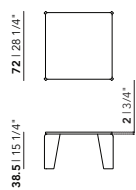

Taper Coffee Table 70 | square