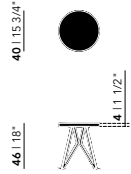

Seat

Walnut | see all finish options on page 337

Frame

Steel | black (9005), white (9016), Brown (FTS8011), Ivory (FTS1015)

Coffee Tables

HPL Fenix

Butterfly Quadpod Coffee Table | round

New Co Coffee Table 40 | round