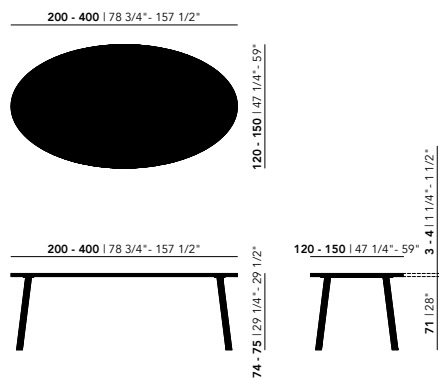

Tabletop

Oak natural lacquer | see all finish options on page 337

Frame

Steel | black (9005), white (9016), Brown (FTS8011), Ivory (FTS1015)

Oak | see all finish options on page 337

For lengths from 280 cm upwards, a 4 cm tabletop is recommended to ensure stability and prevent deflection.

Other dimensions are available on request. Please contact us for options and pricing.

* Not available in combination with lengths of 350 & 400 cm

Dining Tables | oval

Walnut

Length (cm)	Width (cm)	Thickness (cm)	Height (cm)	Standard edge Price (incl. VAT)	Chamfered & Radius edge Price (incl. VAT)
200	120	3	74	€ 3.929,00	€ 4.079,00
220	120	3	74	€ 4.009,00	€ 4.159,00
240	120	3	74	€ 4.229,00	€ 4.379,00
260	120	3	74	€ 4.419,00	€ 4.569,00
280	120	3	74	€ 4.679,00	€ 4.829,00
300	120	3	74	€ 4.819,00	€ 4.969,00
200	120	4	75	€ 4.419,00	€ 4.569,00
220	120	4	75	€ 4.559,00	€ 4.709,00
240	120	4	75	€ 4.789,00	€ 4.939,00
260	120	4	75	€ 5.019,00	€ 5.169,00
280	120	4	75	€ 5.319,00	€ 5.469,00
300	120	4	75	€ 5.489,00	€ 5.639,00
350	150	4	75	€ 14.919,00	€ 15.069,00
400	150	4	75	€ 15.289,00	€ 15.439,00

Tabletop

Walnut | see all finish options on page 337

Frame

Steel | black (9005), white (9016), Brown (FTS8011), Ivory (FTS1015)

For lengths from 280 cm upwards, a 4 cm tabletop is recommended to ensure stability and prevent deflection. Other dimensions are available on request. Please contact us for options and pricing.