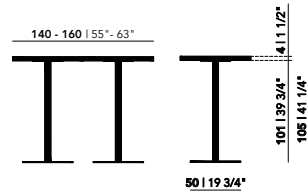

105 Height (cm)