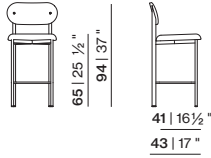

Stools

Oblique