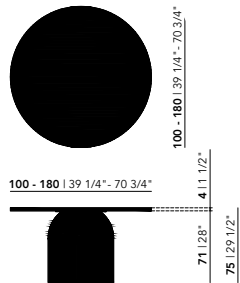

Diameter 100-120 cm

Slot Tripod

Diameter 130-150 cm

Slot Quadpod

Federico***

Diameter 160-180 cm

Slot Quadpod XL