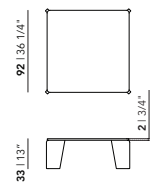

Taper Coffee Table 90 | square

Taper Coffee Table | round