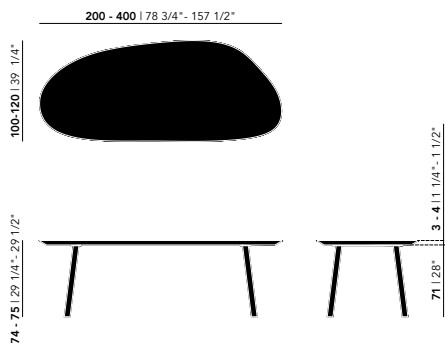

For lengths from 280 cm upwards, a 4 cm tabletop is recommended to ensure stability and prevent deflection.

Soft & Taper tables from 280 cm upwards are only available with a thickness of 4cm.

Other dimensions are available on request. Please contact us for options and pricing.

Butterfly Wood*

Federico**

Length (cm)	Width (cm)	Thickness (cm)	Height (cm)	Standard edge Price (incl. VAT)	Chamfered & Radius edge Price (incl. VAT)
200	100	3	74	€ 5.029,00	€ 5.179,00
220	100	3	74	€ 5.099,00	€ 5.249,00
240	100	3	74	€ 5.279,00	€ 5.429,00
260	100	3	74	€ 5.469,00	€ 5.619,00
280	100	3	74	€ 5.699,00	€ 5.849,00
300	100	3	74	€ 5.829,00	€ 5.979,00
200	100	4	75	€ 5.469,00	€ 5.619,00
220	100	4	75	€ 5.579,00	€ 5.729,00
240	100	4	75	€ 5.779,00	€ 5.929,00
260	100	4	75	€ 6.009,00	€ 6.159,00
280	100	4	75	€ 6.269,00	€ 6.419,00
300	100	4	75	€ 6.419,00	€ 6.569,00
350	120	4	75	€ 9.809,00	€ 9.959,00
400	120	4	75	€ 10.099,00	€ 10.249,00