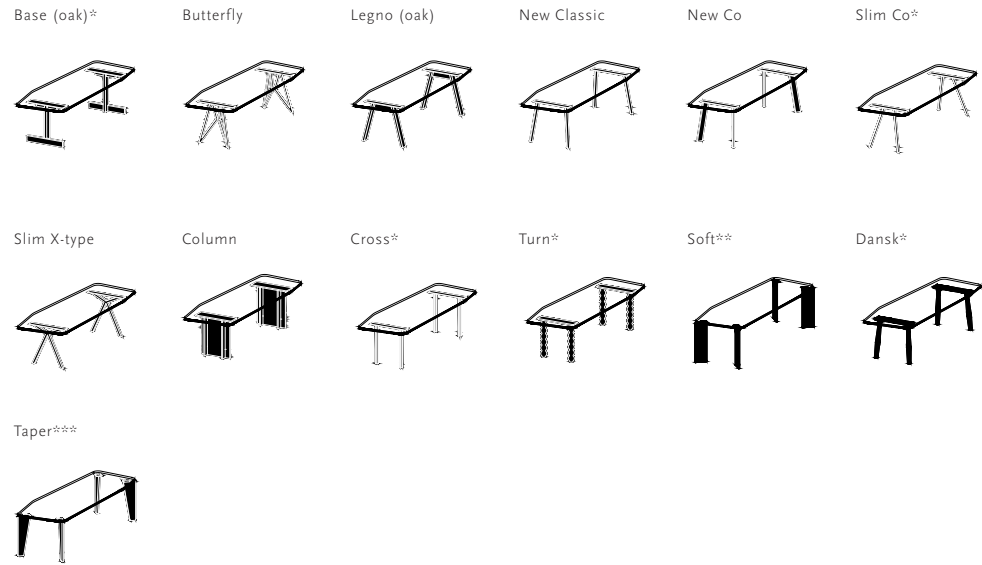

Dining Tables | paper

Walnut

Tabletop
Walnut | see all finish options on page 337

Frame
Steel | black (9005), white (9016), Brown (FTS8011), Ivory (FTS1015)

Length (cm)	Width (cm)	Thickness (cm)	Height (cm)	Standard edge Price (incl. VAT)	Chamfered & Radius edge Price (incl. VAT)
200	100	3	74	€ 3.629,00	€ 3.779,00
220	100	3	74	€ 3.699,00	€ 3.849,00
240	100	3	74	€ 3.879,00	€ 4.029,00
260	100	3	74	€ 4.069,00	€ 4.219,00
280	100	3	74	€ 4.299,00	€ 4.449,00
300	100	3	74	€ 4.429,00	€ 4.579,00
200	100	4	75	€ 4.069,00	€ 4.219,00
220	100	4	75	€ 4.179,00	€ 4.329,00
240	100	4	75	€ 4.379,00	€ 4.529,00
260	100	4	75	€ 4.609,00	€ 4.759,00
280	100	4	75	€ 4.869,00	€ 5.019,00
300	100	4	75	€ 5.019,00	€ 5.169,00
350	120	4	75	€ 8.409,00	€ 8.559,00
400	120	4	75	€ 8.699,00	€ 8.849,00

For table lengths of 280 cm and above, a tabletop thickness of 4 cm is advised to ensure structural stability and prevent deflection. Soft & Taper tables in these dimensions are therefore exclusively available with a 4 cm tabletop. Other dimensions are available on request. Please contact us for options and pricing.

* Not available in combination with lengths of 350 & 400 cm
** Only applicable to the Soft collection. Available only with round edge finish (RE).
*** Available only with standard edge finish (STD)