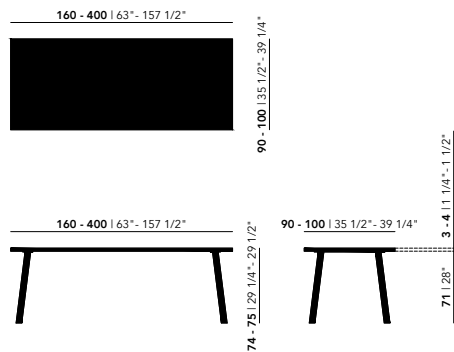

Dining Tables | rectangular

Oak

Tabletop

Oak | see all finish options on page 337

Frame

Steel | black (9005), white (9016), Brown (FTS8011), Ivory (FTS1015)

Oak | see all finish options on page 337

Length (cm)	Width (cm)	Thickness (cm)	Height (cm)	Standard edge Price (incl. VAT)	Chamfered, Radius & Round** edge finish Price (incl. VAT)
160	90	3	74	€ 2.189,00	€ 2.339,00
180	90	3	74	€ 2.269,00	€ 2.419,00
200	90	3	74	€ 2.359,00	€ 2.509,00
220	90	3	74	€ 2.429,00	€ 2.579,00
240	90	3	74	€ 2.559,00	€ 2.709,00
260	90	3	74	€ 2.639,00	€ 2.789,00
280	90	3	74	€ 2.729,00	€ 2.879,00
300	90	3	74	€ 2.829,00	€ 2.979,00
160	100	3	74	€ 2.259,00	€ 2.409,00
180	100	3	74	€ 2.359,00	€ 2.509,00
200	100	3	74	€ 2.479,00	€ 2.629,00
220	100	3	74	€ 2.569,00	€ 2.719,00
240	100	3	74	€ 2.659,00	€ 2.809,00
260	100	3	74	€ 2.769,00	€ 2.919,00
280	100	3	74	€ 2.869,00	€ 3.019,00
300	100	3	74	€ 2.989,00	€ 3.139,00
160	90	4	75	€ 2.329,00	€ 2.479,00
180	90	4	75	€ 2.409,00	€ 2.559,00
200	90	4	75	€ 2.549,00	€ 2.699,00
220	90	4	75	€ 2.649,00	€ 2.799,00
240	90	4	75	€ 2.769,00	€ 2.919,00
260	90	4	75	€ 2.859,00	€ 3.009,00
280	90	4	75	€ 2.989,00	€ 3.139,00
300	90	4	75	€ 3.089,00	€ 3.239,00
350	90	4	75	€ 8.639,00	€ 8.789,00
400	90	4	75	€ 8.919,00	€ 9.069,00
160	100	4	75	€ 2.399,00	€ 2.549,00
180	100	4	75	€ 2.549,00	€ 2.699,00
200	100	4	75	€ 2.659,00	€ 2.809,00
220	100	4	75	€ 2.799,00	€ 2.949,00
240	100	4	75	€ 2.919,00	€ 3.069,00
260	100	4	75	€ 3.049,00	€ 3.199,00
280	100	4	75	€ 3.149,00	€ 3.299,00
300	100	4	75	€ 3.289,00	€ 3.439,00
350	100	4	75	€ 8.839,00	€ 8.989,00
400	100	4	75	€ 9.149,00	€ 9.299,00

For table lengths of 280 cm and above, a tabletop thickness of 4 cm is advised to ensure structural stability and prevent deflection.

Soft & Taper tables in these dimensions are therefore exclusively available with a 4 cm tabletop.

Other dimensions are available on request. Please contact us for options and pricing.

* Not available in combination with lengths of 350 & 400 cm

** Only applicable to the Soft collection. Available only with round edge finish (RE).

** Available in additional colors: Butter Yellow (O0520), Cobalt Blue (O5013), and Olive Green (O6003).

*** Not available in combination with lengths of 350 & 400 cm. Available only with standard edge finish (STD)