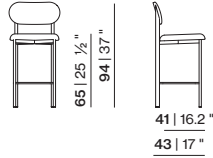

Stools

Oblique

Seating

Upholstery | see all fabric options on page 336

Frame

Steel | black (9005), white (9016), Brown (FTS8011), Ivory

Oblique Stool 65 & 77 | wooden backrest

Upholstery Group 0	Price (incl. VAT)
OBLIWC65oBS	€ 479,00
OBLIWC77oBS	€ 479,00

Upholstery Group 1	Price (incl. VAT)
OBLIWC65oBS	€ 549,00
OBLIWC77oBS	€ 549,00

Upholstery Group 2	Price (incl. VAT)
OBLIWC65oBS	€ 579,00
OBLIWC77oBS	€ 579,00

Upholstery Group 3	Price (incl. VAT)
OBLIWC65oBS	€ 679,00
OBLIWC77oBS	€ 679,00

Upholstery Group 4	Price (incl. VAT)
OBLIWC65oBS	€ 749,00
OBLIWC77oBS	€ 749,00

Oblique Stool 65 & 77 | upholstered backrest

Upholstery Group 0	Price (incl. VAT)
OBLIUC65oBS	€ 519,00
OBLIUC77oBS	€ 519,00

Upholstery Group 1	Price (incl. VAT)
OBLIUC65oBS	€ 609,00
OBLIUC77oBS	€ 609,00

Upholstery Group 2	Price (incl. VAT)
OBLIUC65oBS	€ 619,00
OBLIUC77oBS	€ 619,00

Upholstery Group 3	Price (incl. VAT)
OBLIUC65oBS	€ 719,00
OBLIUC77oBS	€ 719,00

Upholstery Group 4	Price (incl. VAT)
OBLIUC65oBS	€ 789,00
OBLIUC77oBS	€ 789,00