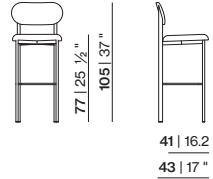

Seating

Upholstery | see all fabric options on page 336

Frame

Steel | black (9005), white (9016), Brown (FTS8011), Ivory

Oblique Stool 65 & 77 | wooden backrest

Upholstery Group 0	Price (incl. VAT)
OBLIWC65oBS	€ 479,00
OBLIWC77oBS	€ 479,00

Upholstery Group 1	Price (incl. VAT)
OBLIWC65oBS	€ 549,00
OBLIWC77oBS	€ 549,00

Upholstery Group 2	Price (incl. VAT)
OBLIWC65oBS	€ 579,00
OBLIWC77oBS	€ 579,00

Upholstery Group 3	Price (incl. VAT)
OBLIWC65oBS	€ 679,00
OBLIWC77oBS	€ 679,00

Upholstery Group 4	Price (incl. VAT)
OBLIWC65oBS	€ 749,00
OBLIWC77oBS	€ 749,00

Oblique Stool 65 & 77 | upholstered backrest

Upholstery Group 0	Price (incl. VAT)
OBLIUC65oBS	€ 519,00
OBLIUC77oBS	€ 519,00

Upholstery Group 1	Price (incl. VAT)
OBLIUC65oBS	€ 609,00
OBLIUC77oBS	€ 609,00

Upholstery Group 2	Price (incl. VAT)
OBLIUC65oBS	€ 619,00
OBLIUC77oBS	€ 619,00

Upholstery Group 3	Price (incl. VAT)
OBLIUC65oBS	€ 719,00
OBLIUC77oBS	€ 719,00

Upholstery Group 4	Price (incl. VAT)
OBLIUC65oBS	€ 789,00
OBLIUC77oBS	€ 789,00