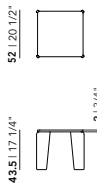

Taper Coffee Table 50 | square