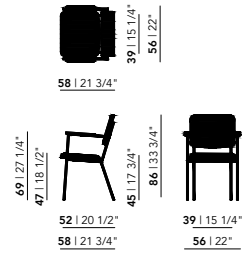

Co Chair With Armrests

Co Chair Without Armrests

Upholstery Group 0	Price (incl. VAT)
	€ 399,00

Upholstery Group 1	Price (incl. VAT)
	€ 519,00

Upholstery Group 2	Price (incl. VAT)
	€ 529,00

Upholstery Group 3	Price (incl. VAT)
	€ 649,00

Upholstery Group 4	Price (incl. VAT)
	€ 709,00

Co Chair With Armrests

Upholstery Group 0	Price (incl. VAT)
	€ 469,00

Upholstery Group 1	Price (incl. VAT)
	€ 579,00

Upholstery Group 2	Price (incl. VAT)
	€ 589,00

Upholstery Group 3	Price (incl. VAT)
	€ 689,00

Upholstery Group 4	Price (incl. VAT)
	€ 749,00

Seating

Upholstery | see all fabric options on page 336

Armrests

Oak | see all finish options on page 337

Frame

Steel | see all finish options on page 339