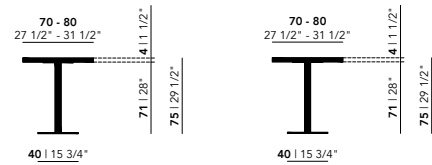

Bistro Tables

Smart collection | Oak natural lacquer

Central

Tabletop

Oak natural lacquer | see all finish options on page 337

Frame

Steel | black (9005), white (9016), Brown (FTS8011), Ivory (FTS1015)

Oak | see all finish options on page 337

Round			Standard edge	Chamfered & Radius edge
Diameter (cm)	Thickness (cm)	Height (cm)	Price (incl. VAT)	Price (incl. VAT)
70	3	75	€ 819,00	€ 819,00
80	3	75	€ 839,00	€ 839,00

Square				Standard edge	Chamfered & Radius edge
Length (cm)	Width (cm)	Thickness (cm)	Height (cm)	Price (incl. VAT)	Price (incl. VAT)
70	70	3	75	€ 819,00	€ 819,00
80	80	3	75	€ 839,00	€ 839,00

Rectangular				Standard edge	Chamfered & Radius edge
Length (cm)	Width (cm)	Thickness (cm)	Height (cm)	Price (incl. VAT)	Price (incl. VAT)
140	70	3	75	€ 1.359,00	€ 1.359,00
160	80	3	75	€ 1.399,00	€ 1.399,00

Round			Standard edge	Chamfered & Radius edge
Diameter (cm)	Thickness (cm)	Height (cm)	Price (incl. VAT)	Price (incl. VAT)
70	4	75	€ 1.019,00	€ 1.019,00
80	4	75	€ 1.049,00	€ 1.049,00

Square				Standard edge	Chamfered & Radius edge
Length (cm)	Width (cm)	Thickness (cm)	Height (cm)	Price (incl. VAT)	Price (incl. VAT)
70	70	4	75	€ 1.019,00	€ 1.019,00
80	80	4	75	€ 1.049,00	€ 1.049,00

Rectangular				Standard edge	Chamfered & Radius edge
Length (cm)	Width (cm)	Thickness (cm)	Height (cm)	Price (incl. VAT)	Price (incl. VAT)
140	70	4	75	€ 1.699,00	€ 1.699,00
160	80	4	75	€ 1.739,00	€ 1.739,00

Other dimensions are available on request. Please contact us for options and pricing.