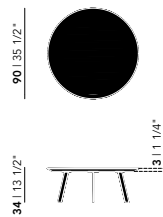

New Co Coffee Table 90 | round