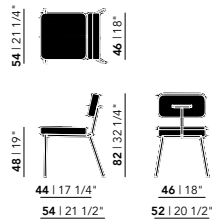

Dining Chairs

Ode Chair

Ode Chair Without Armrests