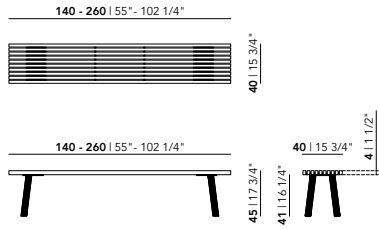

Outdoor Collection

Dining Benches

standard

Elements Bench*

Length (cm)	Width (cm)	Thickness (cm)	Height (cm)	Iroko Price (incl. VAT)
140	40	4	45	€ 1.879,00
160	40	4	45	€ 1.929,00
180	40	4	45	€ 1.979,00
200	40	4	45	€ 2.019,00
220	40	4	45	€ 2.049,00
240	40	4	45	€ 2.089,00
260	40	4	45	€ 2.159,00

Tabletop

*Iroko | untreated

Frame

*Iroko | untreated

*small size deviations may occur (1-3%)