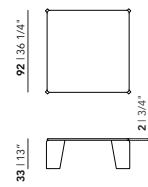

Taper Coffee Table 90 | square

Tabletop

Oak | see all finish options on page 337 & Butter Yellow (O0520), Cobalt Blue (O5013) & Olive Green (O6003)

Frame

Oak | see all finish options on page 337 & Butter Yellow (O0520), Cobalt Blue (O5013) & Olive Green (O6003)

Taper Coffee Table | round

Diameter (cm)	Thickness (cm)	Height (cm)	Price (incl. VAT)
32	2	45	€ 489,00
50	2	44	€ 649,00
70	2	39	€ 819,00
90	2	34	€ 1.079,00

Soft Coffee Table | square

Length (cm)	Width (cm)	Thickness (cm)	Height (cm)	Price (incl. VAT)
50	50	2	44	€ 649,00
70	70	2	39	€ 819,00
90	90	2	34	€ 1.079,00

Taper Coffee Table | pebbles

Length (cm)	Width (cm)	Thickness (cm)	Height (cm)	Price (incl. VAT)
142	86	3	35	€ 2099,00
142	86	4	35	€ 2599,00