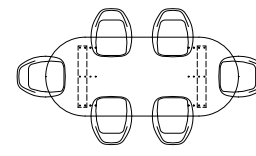

126 cm | 49 1/2"
Frame position A