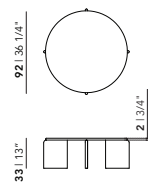

Soft Coffee Table 90 | round