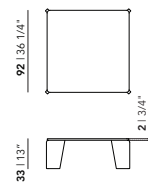

Taper Coffee Table 90 | square

Tabletop

Oak | see all finish options on page 337 & Butter Yellow (O0520), Cobalt Blue (O5013) & Olive Green (O6003)

Frame

Oak | see all finish options on page 337 & Butter Yellow (O0520), Cobalt Blue (O5013) & Olive Green (O6003)

Taper Coffee Table | round

Diameter (cm)	Thickness (cm)	Height (cm)	Price (incl. VAT)
32	2	45	€ 299,00
50	2	44	€ 409,00
70	2	39	€ 509,00
90	2	34	€ 669,00

Taper Coffee Table | square

Length (cm)	Width (cm)	Thickness (cm)	Height (cm)	Price (incl. VAT)
50	50	2	44	€ 409,00
70	70	2	39	€ 509,00
90	90	2	34	€ 669,00

Taper Coffee Table | pebbles

Length (cm)	Width (cm)	Thickness (cm)	Height (cm)	Price (incl. VAT)
142	86	3	35	€ 1099,00
142	86	4	35	€ 1299,00