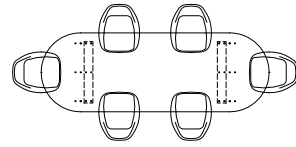

142 cm | 56"
Frame position C

280 cm | 110 1/4"