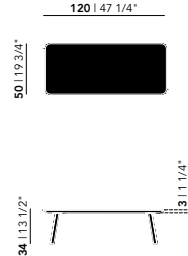

New Co Coffee Table 120 | rectangular

New Co Coffee Table | rectangular