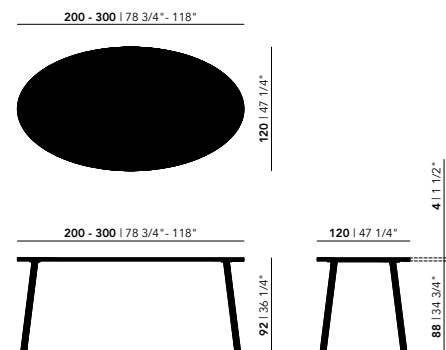

92 Height (cm)

105 Height (cm)

Tabletop

Oak | see all finish options on page 337

Frame

Steel | black (9005), white (9016), Brown (FTS8011), Ivory (FTS1015)

Oak | see all finish options on page 337

Other dimensions are available on request. Please contact us for options and pricing.

Dining Tables High | oval

Smart collection | Oak natural lacquer

Butterfly

Co

Legno (oak)

New Classic

Slim X-type

Length (cm)	Width (cm)	Thickness (cm)	Height (cm)	Standard edge Price (incl. VAT)	Chamfered & Radius edge Price (incl. VAT)
200	120	4	92/105	€ 2.739,00	€ 2.889,00
220	120	4	92/105	€ 2.889,00	€ 3.039,00
240	120	4	92/105	€ 3.019,00	€ 3.169,00
260	120	4	92/105	€ 3.139,00	€ 3.289,00
280	120	4	92/105	€ 3.279,00	€ 3.429,00
300	120	4	92/105	€ 3.419,00	€ 3.569,00