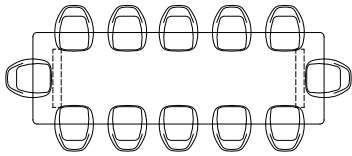

288 cm | 113 1/2"

400 cm | 157 1/2"