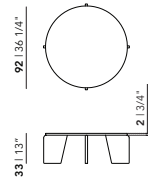

Taper Coffee Table 90 | round