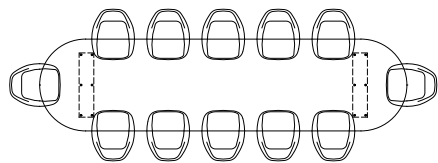

282 cm | 111"

How many chairs fit a dining table

Oval

The chair used in the example has a width of 46,5 cm. The frames of the oval tables can be mounted on two positions. The exact space between the frames depends on the type of table frame. The frames of the 350 and 400 cm tables have a fixed position. You do not have to decide on the positioning when you purchase the table. All mounting positions are already in the tabletop so you can always change the position yourself.

200 cm | 78 3/4"