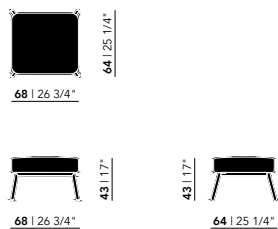

Ode Lounge Ottoman

Upholstery Group 0	Price (incl. VAT)
1 seater	€ 909,00
Ottoman	€ 649,00

Upholstery Group 1	Price (incl. VAT)
1 seater	€ 1.059,00
Ottoman	€ 749,00

Upholstery Group 2	Price (incl. VAT)
1 seater	€ 1.139,00
Ottoman	€ 849,00

Upholstery Group 3	Price (incl. VAT)
1 seater	€ 1.339,00
Ottoman	€ 1.059,00

Upholstery Group 4	Price (incl. VAT)
1 seater	€ 1.639,00
Ottoman	€ 1.339,00

Seating

Upholstery | see all fabric options on page 336

Armrests

Oak | see all finish options on page 337

Frame

Steel | black (9005), white (9016), Brown (FTS8011), Ivory