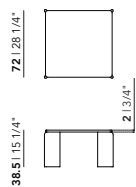

Soft Coffee Table 50 | round

Soft Coffee Table 70 | round

Soft Coffee Table 90 | round

Soft Coffee Table 50 | square

Soft Coffee Table 70 | square

Coffee Table 90 | square

Soft Coffee Table | round

Diameter (cm)	Thickness (cm)	Height (cm)	Price (incl. VAT)
32	2	45	€ 489,00
50	2	44	€ 649,00
70	2	39	€ 819,00
90	2	34	€ 1.079,00