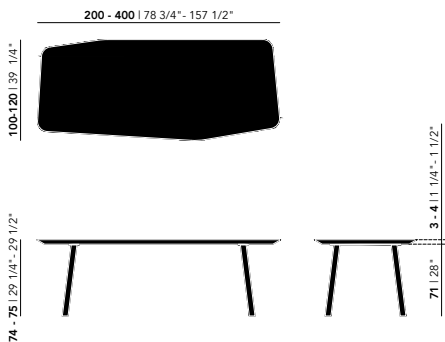

For lengths from 280 cm upwards, a 4 cm tabletop is recommended to ensure stability and prevent deflection. Other dimensions are available on request. Please contact us for options and pricing.

* Not available in combination with lengths of 350 & 400 cm

* Not available in combination with lengths of 350 & 400 cm

** Only applicable to the Federico collection. Available only with smooth edge finish (SE), see page 339.

Dining Tables | paper

Oak

Slot

Paste**

Butterfly Wood*

Federico**

Length (cm)	Width (cm)	Thickness (cm)	Height (cm)	Standard edge Price (incl. VAT)	Chamfered & Radius edge Price (incl. VAT)
200	100	3	74	€ 2.679,00	€ 2.829,00
220	100	3	74	€ 2.769,00	€ 2.919,00
240	100	3	74	€ 2.859,00	€ 3.009,00
260	100	3	74	€ 2.969,00	€ 3.119,00
280	100	3	74	€ 3.069,00	€ 3.219,00
300	100	3	74	€ 3.189,00	€ 3.339,00
200	100	4	75	€ 2.859,00	€ 3.009,00
220	100	4	75	€ 2.999,00	€ 3.149,00
240	100	4	75	€ 3.119,00	€ 3.269,00
260	100	4	75	€ 3.249,00	€ 3.399,00
280	100	4	75	€ 3.349,00	€ 3.499,00
300	100	4	75	€ 3.489,00	€ 3.639,00
350	120	4	75	€ 10.999,00	€ 11.149,00
400	120	4	75	€ 11.379,00	€ 11.529,00