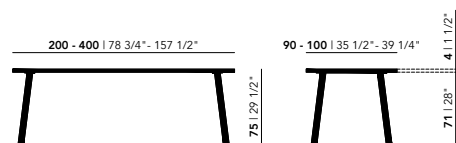

Tabletop

HPL Fenix | see all finish options on page 338

Frame

Steel | black (9005), white (9016), Brown (FTS8011), Ivory (FTS1015)

Oak | see all finish options on page 337

Other dimensions are available on request. Please contact us for options and pricing.

* Not available in combination with lengths of 350 & 400 cm