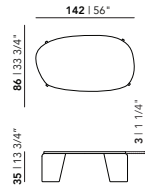

Taper Coffee Table 142 | pebbles