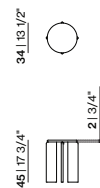

Soft Coffee Table | square

Length (cm)	Width (cm)	Thickness (cm)	Height (cm)	Price (incl. VAT)
50	50	2	44	€ 379,00
70	70	2	39	€ 479,00
90	90	2	34	€ 649,00

Coffee Tables | Soft

Walnut

round edge

Soft Coffee Table 32 | round