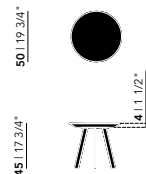

Coffee Tables

HPL Fenix

Butterfly Quadpod Coffee Table | round

Diameter (cm)	Thickness (cm)	Height (cm)	Price (incl. VAT)
40	4	46	€ 509,00

New Co Coffee Table | round

Diameter (cm)	Thickness (cm)	Height (cm)	Price (incl. VAT)
40	4	50	€ 429,00
50	4	45	€ 499,00
70	4	40	€ 589,00
90	4	35	€ 749,00

New Co Coffee Table | square

Length (cm)	Width (cm)	Thickness (cm)	Height (cm)	Price (incl. VAT)
50	50	4	45	€ 569,00
70	70	4	40	€ 679,00
90	90	4	35	€ 849,00

New Co Coffee Table | rectangular

Length (cm)	Width (cm)	Thickness (cm)	Height (cm)	Price (incl. VAT)
120	50	4	35	€ 789,00

Tabletop

HPL Fenix | see all finish options on page 338

Frame

Steel | black (9005), white (9016), Brown (FTS8011), Ivory (FTS1015)