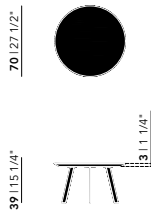

Diameter (cm)	Thickness (cm)	Height (cm)	Price (incl. VAT)
40	3	45	€ 549,00

New Co Coffee Table | round

Diameter (cm)	Thickness (cm)	Height (cm)	Price (incl. VAT)
40	3	49	€ 489,00
50	3	44	€ 599,00
70	3	39	€ 709,00
90	3	34	€ 1.029,00

New Co Coffee Table 70 | round