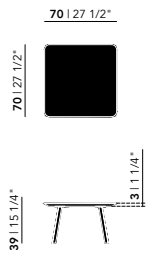

Length (cm)	Width (cm)	Thickness (cm)	Height (cm)	Price (incl. VAT)
50	50	3	44	€ 709,00
70	70	3	39	€ 829,00
90	90	3	34	€ 1.099,00

New Co Coffee Table 70 | square