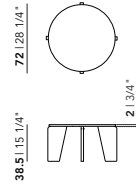

Taper Coffee Table 70 | round