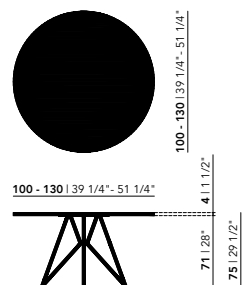

Frame

Steel | black (9005), white (9016), Brown (FTS8011), Ivory (FTS1015)

Other dimensions are available on request. Please contact us for options and pricing.