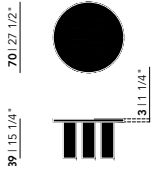

Coffee Tables | Pillar

Smart collection | Oak natural lacquer

Pillar Coffee Table | round

Diameter (cm)	Thickness (cm)	Height (cm)	Price (incl. VAT)
50	3	44	€ 579,00
70	3	39	€ 669,00
90	3	33	€ 809,00

Pillar Coffee Table | square

Length (cm)	Width (cm)	Thickness (cm)	Height (cm)	Price (incl. VAT)
50	50	3	44	€ 699,00
70	70	3	39	€ 779,00
90	90	3	33	€ 899,00

Tabletop

Oak natural lacquer | see all finish options on page 337

Frame

Oak natural lacquer | see all finish options on page 337