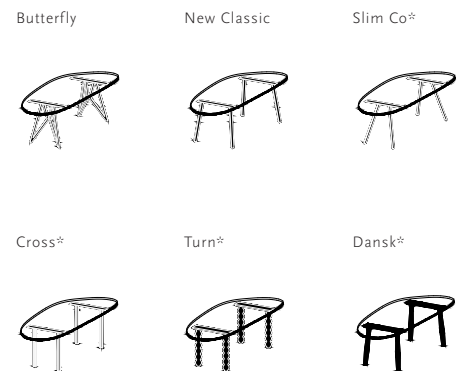

** Only applicable to the Soft collection. Available only with round edge finish (RE).

*** Available only with standard edge finish (STD)

Dining Tables | blob

HPL Fenix

Length (cm)	Width (cm)	Thickness (cm)	Height (cm)	Standard edge Price (incl. VAT)	Chamfered & Radius edge Price (incl. VAT)
200	100	4	75	€ 2.779,00	€ 2.779,00
220	100	4	75	€ 2.889,00	€ 2.889,00
240	100	4	75	€ 2.989,00	€ 2.989,00
260	100	4	75	€ 3.129,00	€ 3.129,00
280	100	4	75	€ 3.219,00	€ 3.219,00
300	100	4	75	€ 3.319,00	€ 3.319,00
350	120	4	75	€ 6.459,00	€ 6.459,00
400	120	4	75	€ 7.139,00	€ 7.139,00

Tabletop
HPL Fenix | see all finish options on page 338

Frame
Steel | black (9005), white (9016), Brown (FTS8011), Ivory (FTS1015)
Oak | see all finish options on page 337

Other dimensions are available on request. Please contact us for options and pricing.

* Not available in combination with lengths of 350 & 400 cm

Dining Tables | blob

HPL Unilin | smart collection

Length (cm)	Width (cm)	Thickness (cm)	Height (cm)	Standard edge Price (incl. VAT)	Chamfered & Radius edge Price (incl. VAT)
200	100	4	75	€ 2.619,00	€ 2.619,00
220	100	4	75	€ 2.739,00	€ 2.739,00
240	100	4	75	€ 2.829,00	€ 2.829,00
260	100	4	75	€ 2.939,00	€ 2.939,00
280	100	4	75	€ 3.039,00	€ 3.039,00
300	100	4	75	€ 3.149,00	€ 3.149,00