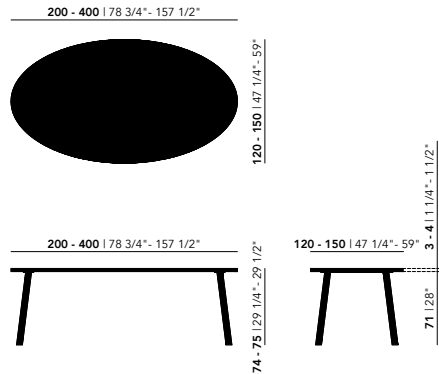

Tabletop

Oak | see all finish options on page 337

Frame

Steel | black (9005), white (9016), Brown (FTS8011), Ivory (FTS1015)

Oak | see all finish options on page 337

For lengths from 280 cm upwards, a 4 cm tabletop is recommended to ensure stability and prevent deflection.

Other dimensions are available on request. Please contact us for options and pricing.

* Not available in combination with lengths of 350 & 400 cm

Dining Tables | oval

Smart collection | Oak natural lacquer

Length (cm)	Width (cm)	Thickness (cm)	Height (cm)	Standard edge Price (incl. VAT)	Chamfered & Radius edge Price (incl. VAT)
200	120	3	74	€ 2.369,00	€ 2.519,00
220	120	3	74	€ 2.499,00	€ 2.649,00
240	120	3	74	€ 2.619,00	€ 2.769,00
260	120	3	74	€ 2.729,00	€ 2.879,00
280	120	3	74	€ 2.819,00	€ 2.969,00
300	120	3	74	€ 2.939,00	€ 3.089,00
200	120	4	75	€ 2.599,00	€ 2.749,00
220	120	4	75	€ 2.749,00	€ 2.899,00
240	120	4	75	€ 2.879,00	€ 3.029,00
260	120	4	75	€ 2.999,00	€ 3.149,00
280	120	4	75	€ 3.139,00	€ 3.289,00
300	120	4	75	€ 3.279,00	€ 3.429,00