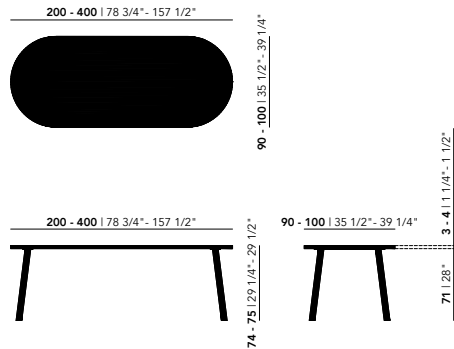

Dining Tables | flat oval

Oak

Tabletop

Oak | see all finish options on page 337

Frame

Steel | black (9005), white (9016), Brown (FTS8011), Ivory (FTS1015)

Oak | see all finish options on page 337

Length (cm)	Width (cm)	Thickness (cm)	Height (cm)	Standard edge Price (incl. VAT)	Chamfered, Radius & Round** edge finish Price (incl. VAT)
200	90	3	74	€ 2.359,00	€ 2.509,00
220	90	3	74	€ 2.429,00	€ 2.579,00
240	90	3	74	€ 2.559,00	€ 2.709,00
260	90	3	74	€ 2.639,00	€ 2.789,00
280	90	3	74	€ 2.729,00	€ 2.879,00
300	90	3	74	€ 2.829,00	€ 2.979,00
200	100	3	74	€ 2.479,00	€ 2.629,00
220	100	3	74	€ 2.569,00	€ 2.719,00
240	100	3	74	€ 2.659,00	€ 2.809,00
260	100	3	74	€ 2.769,00	€ 2.919,00
280	100	3	74	€ 2.869,00	€ 3.019,00
300	100	3	74	€ 2.989,00	€ 3.139,00
200	90	4	75	€ 2.549,00	€ 2.699,00
220	90	4	75	€ 2.649,00	€ 2.799,00
240	90	4	75	€ 2.769,00	€ 2.919,00
260	90	4	75	€ 2.859,00	€ 3.009,00
280	90	4	75	€ 2.989,00	€ 3.139,00
300	90	4	75	€ 3.089,00	€ 3.239,00
350	90	4	75	€ 8.639,00	€ 8.789,00
400	90	4	75	€ 8.919,00	€ 9.069,00
200	100	4	75	€ 2.659,00	€ 2.809,00
220	100	4	75	€ 2.799,00	€ 2.949,00
240	100	4	75	€ 2.919,00	€ 3.069,00
260	100	4	75	€ 3.049,00	€ 3.199,00
280	100	4	75	€ 3.149,00	€ 3.299,00
300	100	4	75	€ 3.289,00	€ 3.439,00
350	100	4	75	€ 8.839,00	€ 8.989,00
400	100	4	75	€ 9.149,00	€ 9.299,00

For table lengths of 280 cm and above, a tabletop thickness of 4 cm is advised to ensure structural stability and prevent deflection.

Soft & Taper tables in these dimensions are therefore exclusively available with a 4 cm tabletop.

Other dimensions are available on request. Please contact us for options and pricing.

* Not available in combination with lengths of 350 & 400 cm

** Only applicable to the Soft collection. Available only with round edge finish (RE).

** Available in additional colors: Butter Yellow (O0520), Cobalt Blue (O5013), and Olive Green (O6003).

*** Not available in combination with lengths of 350 & 400 cm. Available only with standard edge finish (STD)