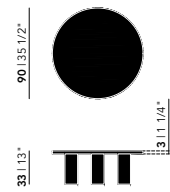

Coffee Tables | Pillar

Walnut

Pillar Coffee Table 50 | round

Pillar Coffee Table | round

Diameter (cm)	Thickness (cm)	Height (cm)	Price (incl. VAT)
50	3	44	€ 1.009,00
70	3	39	€ 1.199,00
90	3	33	€ 1.449,00

Pillar Coffee Table | square

Length (cm)	Width (cm)	Thickness (cm)	Height (cm)	Price (incl. VAT)
50	50	3	44	€ 1.259,00
70	70	3	39	€ 1.429,00
90	90	3	33	€ 1.639,00

Table top

Walnut | see all finish options on page 337

Frame

Walnut | see all finish options on page 337