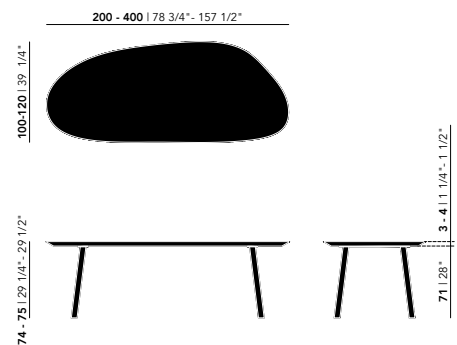

Dining Tables | blob

Walnut

Length (cm)	Width (cm)	Thickness (cm)	Height (cm)	Standard edge Price (incl. VAT)	Chamfered & Radius edge Price (incl. VAT)
200	100	3	74	€ 3.629,00	€ 3.779,00
220	100	3	74	€ 3.699,00	€ 3.849,00
240	100	3	74	€ 3.879,00	€ 4.029,00
260	100	3	74	€ 4.069,00	€ 4.219,00
280	100	3	74	€ 4.299,00	€ 4.449,00
300	100	3	74	€ 4.429,00	€ 4.579,00
200	100	4	75	€ 4.069,00	€ 4.219,00
220	100	4	75	€ 4.179,00	€ 4.329,00
240	100	4	75	€ 4.379,00	€ 4.529,00
260	100	4	75	€ 4.609,00	€ 4.759,00
280	100	4	75	€ 4.869,00	€ 5.019,00
300	100	4	75	€ 5.019,00	€ 5.169,00
350	120	4	75	€ 8.409,00	€ 8.559,00
400	120	4	75	€ 8.699,00	€ 8.849,00

Soft & Taper tables in these dimensions are therefore exclusively available with a 4 cm tabletop.

Other dimensions are available on request. Please contact us for options and pricing.

* Not available in combination with lengths of 350 & 400 cm

** Only applicable to the Soft collection. Available only with round edge finish (RE).

*** Available only with standard edge finish (STD)

Dining Tables | blob

HPL Fenix

Length (cm)	Width (cm)	Thickness (cm)	Height (cm)	Standard edge Price (incl. VAT)	Chamfered & Radius edge Price (incl. VAT)
200	100	4	75	€ 2.779,00	€ 2.779,00
220	100	4	75	€ 2.889,00	€ 2.889,00
240	100	4	75	€ 2.989,00	€ 2.989,00
260	100	4	75	€ 3.129,00	€ 3.129,00
280	100	4	75	€ 3.219,00	€ 3.219,00
300	100	4	75	€ 3.319,00	€ 3.319,00
350	120	4	75	€ 6.459,00	€ 6.459,00
400	120	4	75	€ 7.139,00	€ 7.139,00