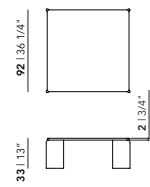

Coffee Table 90 | square

Tabletop

Oak natural lacquer | see all finish options on page 337

Frame

Oak natural lacquer | see all finish options on page 337

Soft Coffee Table | round

Diameter (cm)	Thickness (cm)	Height (cm)	Price (incl. VAT)
32	2	45	€ 279,00
50	2	44	€ 379,00
70	2	39	€ 479,00
90	2	34	€ 649,00

Soft Coffee Table | square

Length (cm)	Width (cm)	Thickness (cm)	Height (cm)	Price (incl. VAT)
50	50	2	44	€ 379,00
70	70	2	39	€ 479,00
90	90	2	34	€ 649,00