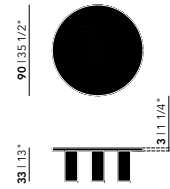

Coffee Tables | Pillar

Smart collection | Oak natural lacquer

Pillar Coffee Table | round

Diameter (cm)	Thickness (cm)	Height (cm)	Price (incl. VAT)
50	3	44	€ 579,00
70	3	39	€ 669,00
90	3	33	€ 809,00

Pillar Coffee Table | square

Length (cm)	Width (cm)	Thickness (cm)	Height (cm)	Price (incl. VAT)
50	50	3	44	€ 699,00
70	70	3	39	€ 779,00
90	90	3	33	€ 899,00

Tabletop

Oak natural lacquer | see all finish options on page 337

Frame

Oak natural lacquer | see all finish options on page 337