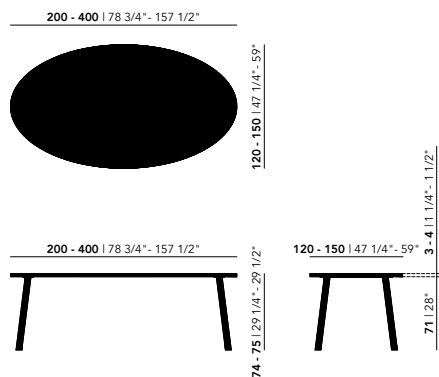

For lengths from 280 cm upwards, a 4 cm tabletop is recommended to ensure stability and prevent deflection. Other dimensions are available on request. Please contact us for options and pricing.

* Not available in combination with lengths of 350 & 400 cm

** Only applicable to the Federico collection. Available only with smooth edge finish (SE), see page 339.

Dining Tables | oval

Smart collection | Oak natural lacquer

Length (cm)	Width (cm)	Thickness (cm)	Height (cm)	Standard edge Price (incl. VAT)	Chamfered & Radius edge Price (incl. VAT)
200	120	3	74	€ 2.569,00	€ 2.719,00
220	120	3	74	€ 2.699,00	€ 2.849,00
240	120	3	74	€ 2.819,00	€ 2.969,00
260	120	3	74	€ 2.929,00	€ 3.079,00
280	120	3	74	€ 3.019,00	€ 3.169,00
300	120	3	74	€ 3.139,00	€ 3.289,00
200	120	4	75	€ 2.799,00	€ 2.949,00
220	120	4	75	€ 2.949,00	€ 3.099,00
240	120	4	75	€ 3.079,00	€ 3.229,00
260	120	4	75	€ 3.199,00	€ 3.349,00
280	120	4	75	€ 3.339,00	€ 3.489,00
300	120	4	75	€ 3.479,00	€ 3.629,00