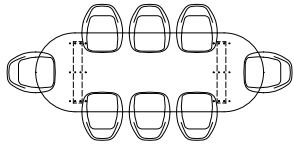

154 cm | 60 3/4"
Frame position B