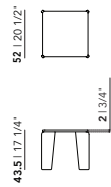

Taper Coffee Table 50 | square