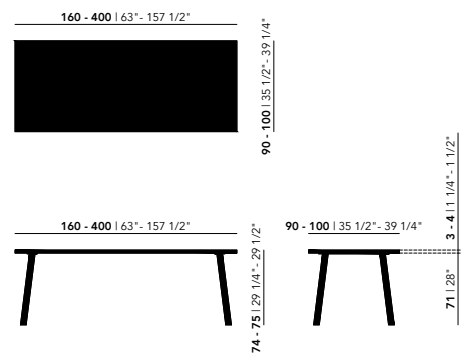

Dining Tables | rectangular

Walnut

Tabletop
Walnut | see all finish options on page 337

Frame
Steel | black (9005), white (9016), Brown (FTS8011), Ivory (FTS1015)

Length (cm)	Width (cm)	Thickness (cm)	Height (cm)	Standard edge Price (incl. VAT)	Chamfered & Radius edge Price (incl. VAT)
160	90	3	74	€ 3.039,00	€ 3.189,00
180	90	3	74	€ 3.209,00	€ 3.359,00
200	90	3	74	€ 3.549,00	€ 3.699,00
220	90	3	74	€ 3.619,00	€ 3.769,00
240	90	3	74	€ 3.789,00	€ 3.939,00
260	90	3	74	€ 3.959,00	€ 4.109,00
280	90	3	74	€ 4.199,00	€ 4.349,00
300	90	3	74	€ 4.309,00	€ 4.459,00
160	100	3	74	€ 3.089,00	€ 3.239,00
180	100	3	74	€ 3.269,00	€ 3.419,00
200	100	3	74	€ 3.629,00	€ 3.779,00
220	100	3	74	€ 3.699,00	€ 3.849,00
240	100	3	74	€ 3.879,00	€ 4.029,00
260	100	3	74	€ 4.069,00	€ 4.219,00
280	100	3	74	€ 4.299,00	€ 4.449,00
300	100	3	74	€ 4.429,00	€ 4.579,00
160	90	4	75	€ 3.389,00	€ 3.539,00
180	90	4	75	€ 3.589,00	€ 3.739,00
200	90	4	75	€ 3.969,00	€ 4.119,00
220	90	4	75	€ 4.059,00	€ 4.209,00
240	90	4	75	€ 4.279,00	€ 4.429,00
260	90	4	75	€ 4.459,00	€ 4.609,00
280	90	4	75	€ 4.739,00	€ 4.889,00
300	90	4	75	€ 4.879,00	€ 5.029,00
350	90	4	75	€ 7.889,00	€ 8.039,00
400	90	4	75	€ 8.119,00	€ 8.269,00
160	100	4	75	€ 3.459,00	€ 3.609,00
180	100	4	75	€ 3.689,00	€ 3.839,00
200	100	4	75	€ 4.069,00	€ 4.219,00
220	100	4	75	€ 4.179,00	€ 4.329,00
240	100	4	75	€ 4.379,00	€ 4.529,00
260	100	4	75	€ 4.609,00	€ 4.759,00
280	100	4	75	€ 4.869,00	€ 5.019,00
300	100	4	75	€ 5.019,00	€ 5.169,00
350	100	4	75	€ 8.069,00	€ 8.219,00
400	100	4	75	€ 8.319,00	€ 8.469,00

For table lengths of 280 cm and above, a tabletop thickness of 4 cm is advised to ensure structural stability and prevent deflection. Soft & Taper tables in these dimensions are therefore exclusively available with a 4 cm tabletop. Other dimensions are available on request. Please contact us for options and pricing.

* Not available in combination with lengths of 350 & 400 cm
** Only applicable to the Soft collection. Available only with round edge finish (RE).
*** Available only with standard edge finish (STD)