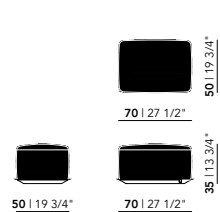

Poufs

Otto

Otto | S

Otto | L

Seating

Upholstery | see all fabric options on page 336

Base

Oak | see all finish options on page 337

Otto | S

	Price (incl VAT)
Upholstery Group 0	€ 389,00
Upholstery Group 1	€ 469,00
Upholstery Group 2	€ 539,00
Upholstery Group 3	€ 609,00
Upholstery Group 4	€ 679,00

Otto | L

	Price (incl VAT)
Upholstery Group 0	€ 519,00
Upholstery Group 1	€ 609,00
Upholstery Group 2	€ 679,00
Upholstery Group 3	€ 749,00
Upholstery Group 4	€ 849,00