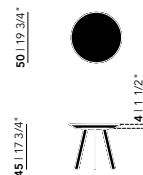

Coffee Tables

HPL Unilin | smart collection

Butterfly Quadpod Coffee Table | round

Diameter (cm)	Thickness (cm)	Height (cm)	Price (incl. VAT)
40	4	46	€ 389,00

New Co Coffee Table | round

Diameter (cm)	Thickness (cm)	Height (cm)	Price (incl. VAT)
40	4	50	€ 389,00
50	4	45	€ 459,00
70	4	40	€ 519,00
90	4	35	€ 639,00

New Co Coffee Table | square

Length (cm)	Width (cm)	Thickness (cm)	Height (cm)	Price (incl. VAT)
50	50	4	45	€ 519,00
70	70	4	40	€ 579,00
90	90	4	35	€ 709,00

New Co Coffee Table | rectangular

Length (cm)	Width (cm)	Thickness (cm)	Height (cm)	Price (incl. VAT)
120	50	4	35	€ 789,00

Tabletop

HPL Unilin | see all finish options on page 338

Frame

Steel | black (9005), white (9016), Brown (FTS8011), Ivory (FTS1015)