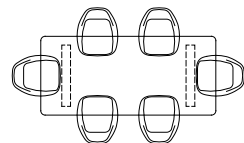

138 cm | 54 1/4"
Frame position C