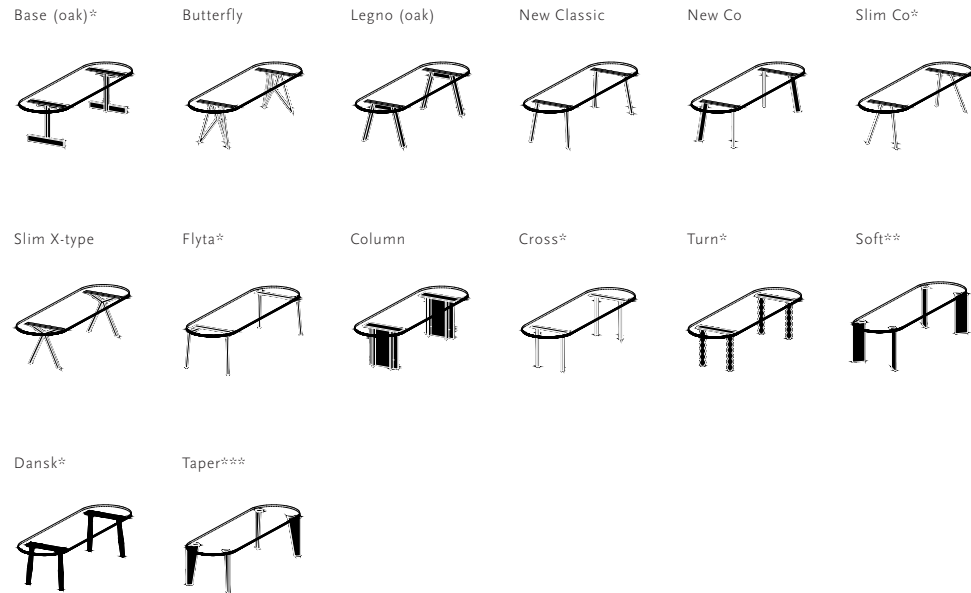

Dining Tables | flat oval

Smart collection | Oak natural lacquer

Tabletop

Oak natural lacquer | see all finish options on page 337

Frame

Steel | black (9005), white (9016), Brown (FTS8011), Ivory (FTS1015)

Oak | see all finish options on page 337

Length (cm)	Width (cm)	Thickness (cm)	Height (cm)	Standard edge Price (incl. VAT)	Chamfered, Radius & Round** edge finish Price (incl. VAT)
200	90	3	74	€ 2.109,00	€ 2.259,00
220	90	3	74	€ 2.189,00	€ 2.339,00
240	90	3	74	€ 2.279,00	€ 2.429,00
260	90	3	74	€ 2.359,00	€ 2.509,00
280	90	3	74	€ 2.439,00	€ 2.589,00
300	90	3	74	€ 2.529,00	€ 2.679,00
200	100	3	74	€ 2.219,00	€ 2.369,00
220	100	3	74	€ 2.289,00	€ 2.439,00
240	100	3	74	€ 2.369,00	€ 2.519,00
260	100	3	74	€ 2.469,00	€ 2.619,00
280	100	3	74	€ 2.559,00	€ 2.709,00
300	100	3	74	€ 2.669,00	€ 2.819,00
200	90	4	75	€ 2.279,00	€ 2.429,00
220	90	4	75	€ 2.369,00	€ 2.519,00
240	90	4	75	€ 2.489,00	€ 2.639,00
260	90	4	75	€ 2.559,00	€ 2.709,00
280	90	4	75	€ 2.679,00	€ 2.829,00
300	90	4	75	€ 2.769,00	€ 2.919,00
200	100	4	75	€ 2.379,00	€ 2.529,00
220	100	4	75	€ 2.499,00	€ 2.649,00
240	100	4	75	€ 2.599,00	€ 2.749,00
260	100	4	75	€ 2.739,00	€ 2.889,00
280	100	4	75	€ 2.819,00	€ 2.969,00
300	100	4	75	€ 2.939,00	€ 3.089,00

For table lengths of 280 cm and above, a tabletop thickness of 4 cm is advised to ensure structural stability and prevent deflection.

Soft & Taper tables in these dimensions are therefore exclusively available with a 4 cm tabletop.

Other dimensions are available on request. Please contact us for options and pricing.

* Not available in combination with lengths of 350 & 400 cm

** Only applicable to the Soft collection. Available only with round edge finish (RE).

*** Available in additional colors: Butter Yellow (O0520), Cobalt Blue (O5013), and Olive Green (O6003).

**** Not available in combination with lengths of 350 & 400 cm. Available only with standard edge finish (STD)