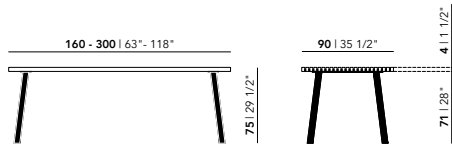

Outdoor Collection

Dining Tables

standard

Elements*

Length (cm)	Width (cm)	Thickness (cm)	Height (cm)	Iroko Price (incl. VAT)
160	90	4	75	€ 2.929,00
180	90	4	75	€ 3.019,00
200	90	4	75	€ 3.119,00
220	90	4	75	€ 3.239,00
240	90	4	75	€ 3.339,00
260	90	4	75	€ 3.419,00
280	90	4	75	€ 3.529,00
300	90	4	75	€ 3.639,00

Tabletop

*Iroko | untreated

Frame

*Iroko | untreated

*small size deviations may occur (1-3%)