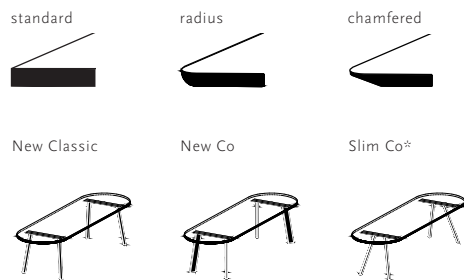

Dining Tables | flat oval

HPL Fenix

Length (cm)	Width (cm)	Thickness (cm)	Height (cm)	Standard edge Price (incl. VAT)	Chamfered & Radius edge Price (incl. VAT)
200	90	4	75	€ 2.669,00	€ 2.669,00
220	90	4	75	€ 2.769,00	€ 2.769,00
240	90	4	75	€ 2.869,00	€ 2.869,00
260	90	4	75	€ 2.959,00	€ 2.959,00
280	90	4	75	€ 3.059,00	€ 3.059,00
300	90	4	75	€ 3.169,00	€ 3.169,00
350	90	4	75	€ 5.879,00	€ 5.879,00
400	90	4	75	€ 6.479,00	€ 6.479,00
200	100	4	75	€ 2.779,00	€ 2.779,00
220	100	4	75	€ 2.889,00	€ 2.889,00
240	100	4	75	€ 2.989,00	€ 2.989,00
260	100	4	75	€ 3.129,00	€ 3.129,00
280	100	4	75	€ 3.219,00	€ 3.219,00
300	100	4	75	€ 3.319,00	€ 3.319,00
350	100	4	75	€ 6.079,00	€ 6.079,00
400	100	4	75	€ 6.709,00	€ 6.709,00