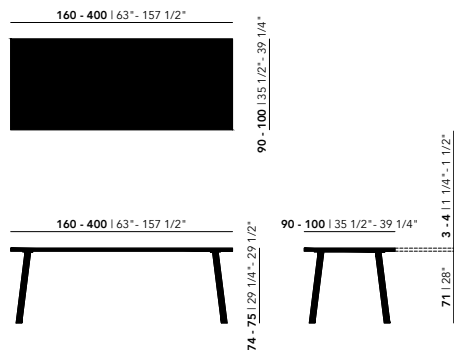

Dining Tables | rectangular

Walnut

Slot

Paste*

Butterfly Wood*

Federico**

Tabletop

Walnut | see all finish options on page 337

Frame

Walnut | see all finish options on page 337

Length (cm)	Width (cm)	Thickness (cm)	Height (cm)	Standard edge Price (incl. VAT)	Chamfered & Radius edge Price (incl. VAT)
160	90	3	74	€ 4.439,00	€ 4.589,00
180	90	3	74	€ 4.609,00	€ 4.759,00
200	90	3	74	€ 4.949,00	€ 5.099,00
220	90	3	74	€ 5.019,00	€ 5.169,00
240	90	3	74	€ 5.189,00	€ 5.339,00
260	90	3	74	€ 5.359,00	€ 5.509,00
280	90	3	74	€ 5.599,00	€ 5.749,00
300	90	3	74	€ 5.709,00	€ 5.859,00
160	100	3	74	€ 4.489,00	€ 4.639,00
180	100	3	74	€ 4.669,00	€ 4.819,00
200	100	3	74	€ 5.029,00	€ 5.179,00
220	100	3	74	€ 5.099,00	€ 5.249,00
240	100	3	74	€ 5.279,00	€ 5.429,00
260	100	3	74	€ 5.469,00	€ 5.619,00
280	100	3	74	€ 5.699,00	€ 5.849,00
300	100	3	74	€ 5.829,00	€ 5.979,00
160	90	4	75	€ 4.789,00	€ 4.939,00
180	90	4	75	€ 4.989,00	€ 5.139,00
200	90	4	75	€ 5.369,00	€ 5.519,00
220	90	4	75	€ 5.459,00	€ 5.609,00
240	90	4	75	€ 5.679,00	€ 5.829,00
260	90	4	75	€ 5.859,00	€ 6.009,00
280	90	4	75	€ 6.139,00	€ 6.289,00
300	90	4	75	€ 6.279,00	€ 6.429,00
350	90	4	75	€ 9.289,00	€ 9.439,00
400	90	4	75	€ 9.519,00	€ 9.669,00
160	100	4	75	€ 4.859,00	€ 5.009,00
180	100	4	75	€ 5.089,00	€ 5.239,00
200	100	4	75	€ 5.469,00	€ 5.619,00
220	100	4	75	€ 5.579,00	€ 5.729,00
240	100	4	75	€ 5.779,00	€ 5.929,00
260	100	4	75	€ 6.009,00	€ 6.159,00
280	100	4	75	€ 6.269,00	€ 6.419,00
300	100	4	75	€ 6.419,00	€ 6.569,00
350	100	4	75	€ 9.469,00	€ 9.619,00
400	100	4	75	€ 9.719,00	€ 9.869,00

For lengths from 280 cm upwards, a 4 cm tabletop is recommended to ensure stability and prevent deflection.

Soft & Taper tables from 280 cm upwards are only available with a thickness of 4cm.

Other dimensions are available on request. Please contact us for options and pricing.

* Not available in combination with lengths of 350 & 400 cm

** Only applicable to the Federico collection. Available only with smooth edge finish (SE), see page 339.