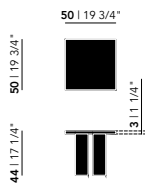

Pillar Coffee Table 50 | square