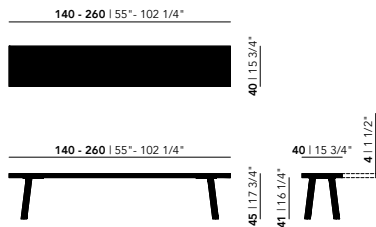

Seat

Oak | see all finish options on page 337

Frame

Steel | black (9005), white (9016), Brown (FTS8011), Ivory (FTS1015)

Oak | see all finish options on page 337