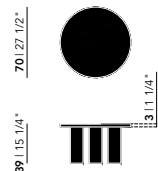

Coffee Tables | Pillar

Walnut

Pillar Coffee Table 50 | round

Pillar Coffee Table | round

Diameter (cm)	Thickness (cm)	Height (cm)	Price (incl. VAT)
50	3	44	€ 1.009,00
70	3	39	€ 1.199,00
90	3	33	€ 1.449,00

Pillar Coffee Table | square

Length (cm)	Width (cm)	Thickness (cm)	Height (cm)	Price (incl. VAT)
50	50	3	44	€ 1.259,00
70	70	3	39	€ 1.429,00
90	90	3	33	€ 1.639,00

Table top

Walnut | see all finish options on page 337

Frame

Walnut | see all finish options on page 337