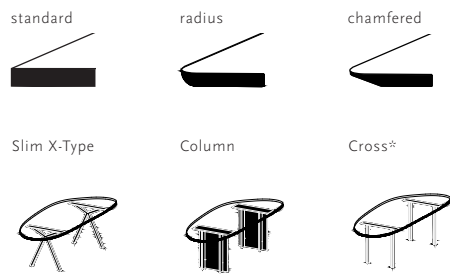

Soft & Taper tables in these dimensions are therefore exclusively available with a 4 cm tabletop.

Other dimensions are available on request. Please contact us for options and pricing.

* Not available in combination with lengths of 350 & 400 cm

** Only applicable to the Soft collection. Available only with round edge finish (RE).

*** Available only with standard edge finish (STD)

Dining Tables | blob

HPL Fenix

Length (cm)	Width (cm)	Thickness (cm)	Height (cm)	Standard edge Price (incl. VAT)	Chamfered & Radius edge Price (incl. VAT)
200	100	4	75	€ 2.779,00	€ 2.779,00
220	100	4	75	€ 2.889,00	€ 2.889,00
240	100	4	75	€ 2.989,00	€ 2.989,00
260	100	4	75	€ 3.129,00	€ 3.129,00
280	100	4	75	€ 3.219,00	€ 3.219,00
300	100	4	75	€ 3.319,00	€ 3.319,00
350	120	4	75	€ 6.459,00	€ 6.459,00
400	120	4	75	€ 7.139,00	€ 7.139,00

* Not available in combination with lengths of 350 & 400 cm

Dining Tables | blob

HPL Unilin | smart collection

Length (cm)	Width (cm)	Thickness (cm)	Height (cm)	Standard edge Price (incl. VAT)	Chamfered & Radius edge Price (incl. VAT)
200	100	4	75	€ 2.619,00	€ 2.619,00
220	100	4	75	€ 2.739,00	€ 2.739,00
240	100	4	75	€ 2.829,00	€ 2.829,00
260	100	4	75	€ 2.939,00	€ 2.939,00
280	100	4	75	€ 3.039,00	€ 3.039,00
300	100	4	75	€ 3.149,00	€ 3.149,00