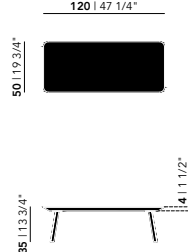

Butterfly Quadpod Coffee Table | round

Diameter (cm)	Thickness (cm)	Height (cm)	Price (incl. VAT)
40	4	46	€ 509,00

New Co Coffee Table | round

Diameter (cm)	Thickness (cm)	Height (cm)	Price (incl. VAT)
40	4	50	€ 429,00
50	4	45	€ 499,00
70	4	40	€ 589,00
90	4	35	€ 749,00