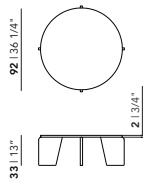

Taper Coffee Table 90 | round