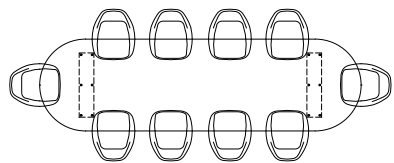

232 cm | 91 1/4"

400 cm | 157 1/2"