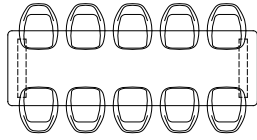

300 cm | 118"

262 cm | 103 1/4"
Frame position A