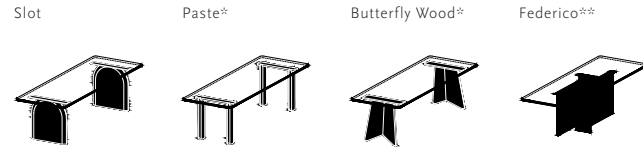

Dining Tables | rectangular

Smart collection | Oak natural lacquer

Tabletop

Oak natural lacquer | see all finish options on page 337

Frame

Oak natural lacquer | see all finish options on page 337

Length (cm)	Width (cm)	Thickness (cm)	Height (cm)	Standard edge Price (incl. VAT)	Chamfered & Radius edge Price (incl. VAT)
160	90	3	74	€ 2.149,00	€ 2.299,00
180	90	3	74	€ 2.219,00	€ 2.369,00
200	90	3	74	€ 2.309,00	€ 2.459,00
220	90	3	74	€ 2.389,00	€ 2.539,00
240	90	3	74	€ 2.479,00	€ 2.629,00
260	90	3	74	€ 2.559,00	€ 2.709,00
280	90	3	74	€ 2.639,00	€ 2.789,00
300	90	3	74	€ 2.729,00	€ 2.879,00
160	100	3	74	€ 2.209,00	€ 2.359,00
180	100	3	74	€ 2.309,00	€ 2.459,00
200	100	3	74	€ 2.419,00	€ 2.569,00
220	100	3	74	€ 2.489,00	€ 2.639,00
240	100	3	74	€ 2.569,00	€ 2.719,00
260	100	3	74	€ 2.669,00	€ 2.819,00
280	100	3	74	€ 2.759,00	€ 2.909,00
300	100	3	74	€ 2.869,00	€ 3.019,00
160	90	4	75	€ 2.289,00	€ 2.439,00
180	90	4	75	€ 2.369,00	€ 2.519,00
200	90	4	75	€ 2.479,00	€ 2.629,00
220	90	4	75	€ 2.569,00	€ 2.719,00
240	90	4	75	€ 2.689,00	€ 2.839,00
260	90	4	75	€ 2.759,00	€ 2.909,00
280	90	4	75	€ 2.879,00	€ 3.029,00
300	90	4	75	€ 2.969,00	€ 3.119,00
350	90	4	75	€ 9.229,00	€ 9.359,00
400	90	4	75	€ 9.499,00	€ 9.629,00
160	100	4	75	€ 2.359,00	€ 2.509,00
180	100	4	75	€ 2.479,00	€ 2.629,00
200	100	4	75	€ 2.579,00	€ 2.729,00
220	100	4	75	€ 2.699,00	€ 2.849,00
240	100	4	75	€ 2.799,00	€ 2.949,00
260	100	4	75	€ 2.939,00	€ 3.089,00
280	100	4	75	€ 3.019,00	€ 3.169,00
300	100	4	75	€ 3.139,00	€ 3.289,00
350	100	4	75	€ 9.429,00	€ 9.549,00
400	100	4	75	€ 9.709,00	€ 9.829,00

For lengths from 280 cm upwards, a 4 cm tabletop is recommended to ensure stability and prevent deflection.

Other dimensions are available on request. Please contact us for options and pricing.

* Not available in combination with lengths of 350 & 400 cm

** Only applicable to the Federico collection. Available only with smooth edge finish (SE), see page 339.