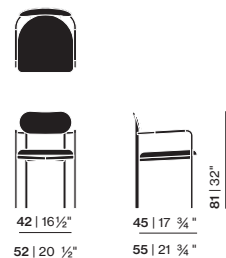

Upholstered backrest with armrest | OBLIUAAC

Seat & backrest

Upholstery | see all fabric options on page 336

Wooden Backrest

Plywood with oak veneer | see all finish options on page 299 (walnut finish excluded)

Frame

Steel | black (9005), white (9016), Brown (FTS8011), Ivory (FTS1015)

Armrests

Oak | white lacquer (9016) or black stain (O9017)

Oblique Chair (wooden backrest)

Upholstery Group 0	Price (incl. VAT)
without armrest	€ 419,00
with armrest	€ 539,00

Upholstery Group 1	Price (incl. VAT)
without armrest	€ 519,00
with armrest	€ 589,00

Upholstery Group 2	Price (incl. VAT)
without armrest	€ 529,00
with armrest	€ 619,00

Upholstery Group 3	Price (incl. VAT)
without armrest	€ 649,00
with armrest	€ 699,00

Upholstery Group 4	Price (incl. VAT)
without armrest	€ 709,00
with armrest	€ 789,00

Oblique Chair (upholstered backrest)

Upholstery Group 0	Price (incl. VAT)
without armrest	€ 469,00
with armrest	€ 579,00

Upholstery Group 1	Price (incl. VAT)
without armrest	€ 579,00
with armrest	€ 629,00

Upholstery Group 2	Price (incl. VAT)
without armrest	€ 589,00
with armrest	€ 649,00

Upholstery Group 3	Price (incl. VAT)
without armrest	€ 689,00
with armrest	€ 769,00

Upholstery Group 4	Price (incl. VAT)
without armrest	€ 749,00
with armrest	€ 819,00