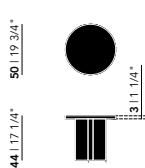

Pillar Coffee Table 50 | round