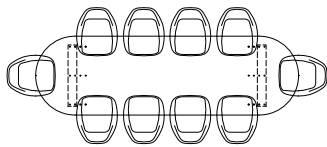

206 cm | 81"
Frame position A