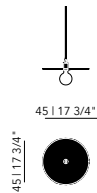

Nod Pendant Lamp | XL