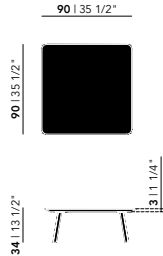

New Co Coffee Table 90 | square