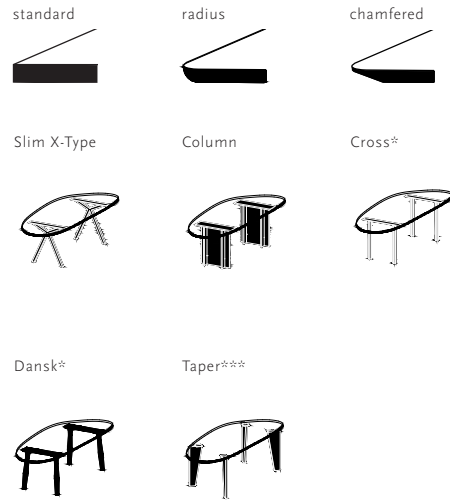

Tabletop
Oak natural lacquer | see all finish options on page 337

Frame
Steel | black (9005), white (9016), Brown (FTS8011), Ivory (FTS1015)
Oak | see all finish options on page 337

For table lengths of 280 cm and above, a tabletop thickness of 4 cm is advised to ensure structural stability and prevent deflection.

Soft & Taper tables in these dimensions are therefore exclusively available with a 4 cm tabletop.

Other dimensions are available on request. Please contact us for options and pricing.

* Not available in combination with lengths of 350 & 400 cm

Dining Tables | blob

Walnut

Length (cm)	Width (cm)	Thickness (cm)	Height (cm)	Standard edge Price (incl. VAT)	Chamfered & Radius edge Price (incl. VAT)
200	100	3	74	€ 3.629,00	€ 3.779,00
220	100	3	74	€ 3.699,00	€ 3.849,00
240	100	3	74	€ 3.879,00	€ 4.029,00
260	100	3	74	€ 4.069,00	€ 4.219,00
280	100	3	74	€ 4.299,00	€ 4.449,00
300	100	3	74	€ 4.429,00	€ 4.579,00
200	100	4	75	€ 4.069,00	€ 4.219,00
220	100	4	75	€ 4.179,00	€ 4.329,00
240	100	4	75	€ 4.379,00	€ 4.529,00
260	100	4	75	€ 4.609,00	€ 4.759,00
280	100	4	75	€ 4.869,00	€ 5.019,00
300	100	4	75	€ 5.019,00	€ 5.169,00
350	120	4	75	€ 8.409,00	€ 8.559,00
400	120	4	75	€ 8.699,00	€ 8.849,00