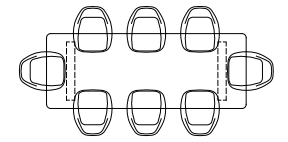

## How many chairs fit a dining table

Rectangular

The chair used in the example has a width of 46,5 cm. The frames of rectangular tables can be positioned 14 (A), 20 (B) or 26 (C) from the sides. The exact space between the frames depends on the type of table frame. The frames of the 350 and 400 cm tables have a fixed position. You do not have to decide on the positioning when you purchase the table. All mounting positions are already in the tabletop so you can always change the position yourself.

160 cm | 63"

122 cm | 46 1/2"  
Frame position A

110 cm | 43 1/4"  
Frame position B

98 cm | 38 1/2"  
Frame position C

180 cm | 70 3/4"

142 cm | 56"  
Frame position A

130 cm | 51 1/4"  
Frame position B

118 cm | 46 1/2"  
Frame position C

200 cm | 78 3/4"

162 cm | 63 3/4"  
Frame position A

150 cm | 59"  
Frame position B

138 cm | 54 1/4"  
Frame position C

220 cm | 86 1/2"

182 cm | 71 3/4"  
Frame position A

170 cm | 67"  
Frame position B

158 cm | 62 1/4"  
Frame position C

240 cm | 94 1/2"

204 cm | 79 1/2"  
Frame position A

190 cm | 74 3/4"  
Frame position B

178 cm | 70"  
Frame position C

260 cm | 102 1/4"

222 cm | 87 1/2"  
Frame position A

210 cm | 82 3/4"  
Frame position B