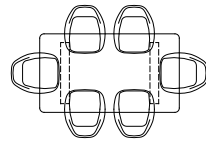

## How many chairs fit a dining table

Rectangular

The chair used in the example has a width of 46,5 cm. The frames of rectangular tables can be positioned 14 (A), 20 (B) or 26 (C) from the sides. The exact space between the frames depends on the type of table frame. The frames of the 350 and 400 cm tables have a fixed position. You do not have to decide on the positioning when you purchase the table. All mounting positions are already in the tabletop so you can always change the position yourself.

160 cm | 63"

122 cm | 46 1/2"  
Frame position A

110 cm | 43 1/4"  
Frame position B

98 cm | 38 1/2"  
Frame position C

180 cm | 70 3/4"

142 cm | 56"  
Frame position A

130 cm | 51 1/4"  
Frame position B

118 cm | 46 1/2"  
Frame position C

200 cm | 78 3/4"

162 cm | 63 3/4"  
Frame position A

150 cm | 59"  
Frame position B

138 cm | 54 1/4"  
Frame position C

220 cm | 86 1/2"

182 cm | 71 3/4"  
Frame position A

170 cm | 67"  
Frame position B

158 cm | 62 1/4"  
Frame position C

262 cm | 103 1/4"  
Frame position A

250 cm | 98 1/2"  
Frame position B

238 cm | 93 3/4"  
Frame position C

350 cm | 137 3/4"

---

288 cm | 113 1/2"

400 cm | 157 1/2"

---