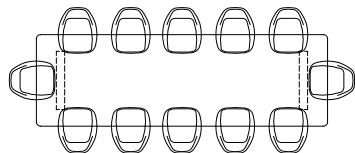

## How many chairs fit a dining table

Rectangular

The chair used in the example has a width of 46,5 cm. The frames of rectangular tables can be positioned 14 (A), 20 (B) or 26 (C) from the sides. The exact space between the frames depends on the type of table frame. The frames of the 350 and 400 cm tables have a fixed position. You do not have to decide on the positioning when you purchase the table. All mounting positions are already in the tabletop so you can always change the position yourself.

240 cm | 94 1/2"

204 cm | 79 1/2"  
Frame position A

190 cm | 74 3/4"  
Frame position B

178 cm | 70"  
Frame position C

260 cm | 102 1/4"

222 cm | 87 1/2"  
Frame position A

210 cm | 82 3/4"  
Frame position B

198 cm | 78"  
Frame position C

280 cm | 110 1/4"

---

242 cm | 95 1/4"  
Frame position A

230 cm | 90 1/2"  
Frame position B

218 cm | 85 3/4"  
Frame position C

300 cm | 118"

---

262 cm | 103 1/4"  
Frame position A

250 cm | 98 1/2"  
Frame position B

238 cm | 93 3/4"  
Frame position C

350 cm | 137 3/4"

---

288 cm | 113 1/2"

400 cm | 157 1/2"

---