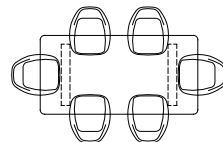

## How many chairs fit a dining table

Rectangular

The chair used in the example has a width of 46,5 cm. The frames of rectangular tables can be positioned 14 (A), 20 (B) or 26 (C) from the sides. The exact space between the frames depends on the type of table frame. The frames of the 350 and 400 cm tables have a fixed position. You do not have to decide on the positioning when you purchase the table. All mounting positions are already in the tabletop so you can always change the position yourself.

160 cm | 63"

122 cm | 46 1/2"  
Frame position A

110 cm | 43 1/4"  
Frame position B

98 cm | 38 1/2"  
Frame position C

180 cm | 70 3/4"

142 cm | 56"  
Frame position A

130 cm | 51 1/4"  
Frame position B

118 cm | 46 1/2"  
Frame position C

200 cm | 78 3/4"

162 cm | 63 3/4"  
Frame position A

150 cm | 59"  
Frame position B

138 cm | 54 1/4"  
Frame position C

220 cm | 86 1/2"

182 cm | 71 3/4"  
Frame position A

170 cm | 67"  
Frame position B

158 cm | 62 1/4"  
Frame position C

240 cm | 94 1/2"

204 cm | 79 1/2"  
Frame position A

190 cm | 74 3/4"  
Frame position B

178 cm | 70"  
Frame position C

260 cm | 102 1/4"

222 cm | 87 1/2"  
Frame position A

210 cm | 82 3/4"  
Frame position B