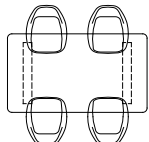

## How many chairs fit a dining table

Rectangular

The chair used in the example has a width of 46,5 cm. The frames of rectangular tables can be positioned 14 (A), 20 (B) or 26 (C) from the sides. The exact space between the frames depends on the type of table frame. The frames of the 350 and 400 cm tables have a fixed position. You do not have to decide on the positioning when you purchase the table. All mounting positions are already in the tabletop so you can always change the position yourself.

160 cm | 63"

122 cm | 46 1/2"  
Frame position A

110 cm | 43 1/4"  
Frame position B

98 cm | 38 1/2"  
Frame position C

180 cm | 70 3/4"

142 cm | 56"  
Frame position A

130 cm | 51 1/4"  
Frame position B

118 cm | 46 1/2"  
Frame position C

240 cm | 94 1/2"

204 cm | 79 1/2"  
Frame position A

190 cm | 74 3/4"  
Frame position B

178 cm | 70"  
Frame position C

260 cm | 102 1/4"

222 cm | 87 1/2"  
Frame position A

210 cm | 82 3/4"  
Frame position B

262 cm | 103 1/4"  
Frame position A

250 cm | 98 1/2"  
Frame position B

238 cm | 93 3/4"  
Frame position C

350 cm | 137 3/4"

---

288 cm | 113 1/2"

400 cm | 157 1/2"

---