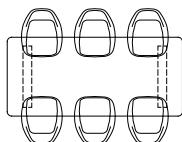

## How many chairs fit a dining table

Rectangular

The chair used in the example has a width of 46,5 cm. The frames of rectangular tables can be positioned 14 (A), 20 (B) or 26 (C) from the sides. The exact space between the frames depends on the type of table frame. The frames of the 350 and 400 cm tables have a fixed position. You do not have to decide on the positioning when you purchase the table. All mounting positions are already in the tabletop so you can always change the position yourself.

160 cm | 63"

122 cm | 46 1/2"  
Frame position A

110 cm | 43 1/4"  
Frame position B

98 cm | 38 1/2"  
Frame position C

180 cm | 70 3/4"

142 cm | 56"  
Frame position A

130 cm | 51 1/4"  
Frame position B

118 cm | 46 1/2"  
Frame position C

200 cm | 78 3/4"

162 cm | 63 3/4"  
Frame position A

150 cm | 59"  
Frame position B

138 cm | 54 1/4"  
Frame position C

220 cm | 86 1/2"

182 cm | 71 3/4"  
Frame position A

170 cm | 67"  
Frame position B

158 cm | 62 1/4"  
Frame position C

240 cm | 94 1/2"

204 cm | 79 1/2"  
Frame position A

190 cm | 74 3/4"  
Frame position B

178 cm | 70"  
Frame position C

260 cm | 102 1/4"

222 cm | 87 1/2"  
Frame position A

210 cm | 82 3/4"  
Frame position B