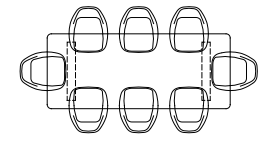

## How many chairs fit a dining table

Rectangular

The chair used in the example has a width of 46,5 cm. The frames of rectangular tables can be positioned 14 (A), 20 (B) or 26 (C) from the sides. The exact space between the frames depends on the type of table frame. The frames of the 350 and 400 cm tables have a fixed position. You do not have to decide on the positioning when you purchase the table. All mounting positions are already in the tabletop so you can always change the position yourself.

160 cm | 63"

122 cm | 46 1/2"  
Frame position A

110 cm | 43 1/4"  
Frame position B

98 cm | 38 1/2"  
Frame position C

180 cm | 70 3/4"

142 cm | 56"  
Frame position A

130 cm | 51 1/4"  
Frame position B

118 cm | 46 1/2"  
Frame position C

200 cm | 78 3/4"

162 cm | 63 3/4"  
Frame position A

150 cm | 59"  
Frame position B

138 cm | 54 1/4"  
Frame position C

220 cm | 86 1/2"

182 cm | 71 3/4"  
Frame position A

170 cm | 67"  
Frame position B

158 cm | 62 1/4"  
Frame position C

240 cm | 94 1/2"

204 cm | 79 1/2"  
Frame position A

190 cm | 74 3/4"  
Frame position B

178 cm | 70"  
Frame position C

260 cm | 102 1/4"

222 cm | 87 1/2"  
Frame position A

210 cm | 82 3/4"  
Frame position B