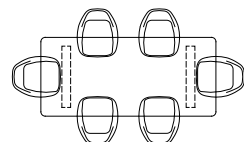

## How many chairs fit a dining table

Rectangular

The chair used in the example has a width of 46,5 cm. The frames of rectangular tables can be positioned 14 (A), 20 (B) or 26 (C) from the sides. The exact space between the frames depends on the type of table frame. The frames of the 350 and 400 cm tables have a fixed position. You do not have to decide on the positioning when you purchase the table. All mounting positions are already in the tabletop so you can always change the position yourself.

160 cm | 63"

122 cm | 46 1/2"  
Frame position A

110 cm | 43 1/4"  
Frame position B

98 cm | 38 1/2"  
Frame position C

180 cm | 70 3/4"

142 cm | 56"  
Frame position A

130 cm | 51 1/4"  
Frame position B

118 cm | 46 1/2"  
Frame position C

200 cm | 78 3/4"

162 cm | 63 3/4"  
Frame position A

150 cm | 59"  
Frame position B

138 cm | 54 1/4"  
Frame position C

220 cm | 86 1/2"

182 cm | 71 3/4"  
Frame position A

170 cm | 67"  
Frame position B

158 cm | 62 1/4"  
Frame position C

240 cm | 94 1/2"

204 cm | 79 1/2"  
Frame position A

190 cm | 74 3/4"  
Frame position B

178 cm | 70"  
Frame position C

260 cm | 102 1/4"

222 cm | 87 1/2"  
Frame position A

210 cm | 82 3/4"  
Frame position B