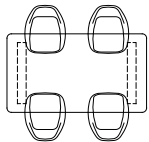

## How many chairs fit a dining table

Rectangular

The chair used in the example has a width of 46,5 cm. The frames of rectangular tables can be positioned 14 (A), 20 (B) or 26 (C) from the sides. The exact space between the frames depends on the type of table frame. The frames of the 350 and 400 cm tables have a fixed position. You do not have to decide on the positioning when you purchase the table. All mounting positions are already in the tabletop so you can always change the position yourself.

160 cm | 63"

122 cm | 46 1/2"  
Frame position A

110 cm | 43 1/4"  
Frame position B

98 cm | 38 1/2"  
Frame position C

180 cm | 70 3/4"

142 cm | 56"  
Frame position A

130 cm | 51 1/4"  
Frame position B

118 cm | 46 1/2"  
Frame position C

200 cm | 78 3/4"

162 cm | 63 3/4"  
Frame position A

150 cm | 59"  
Frame position B

138 cm | 54 1/4"  
Frame position C

220 cm | 86 1/2"

182 cm | 71 3/4"  
Frame position A

170 cm | 67"  
Frame position B

158 cm | 62 1/4"  
Frame position C

262 cm | 103 1/4"  
Frame position A

250 cm | 98 1/2"  
Frame position B

238 cm | 93 3/4"  
Frame position C

350 cm | 137 3/4"

---

288 cm | 113 1/2"

400 cm | 157 1/2"

---